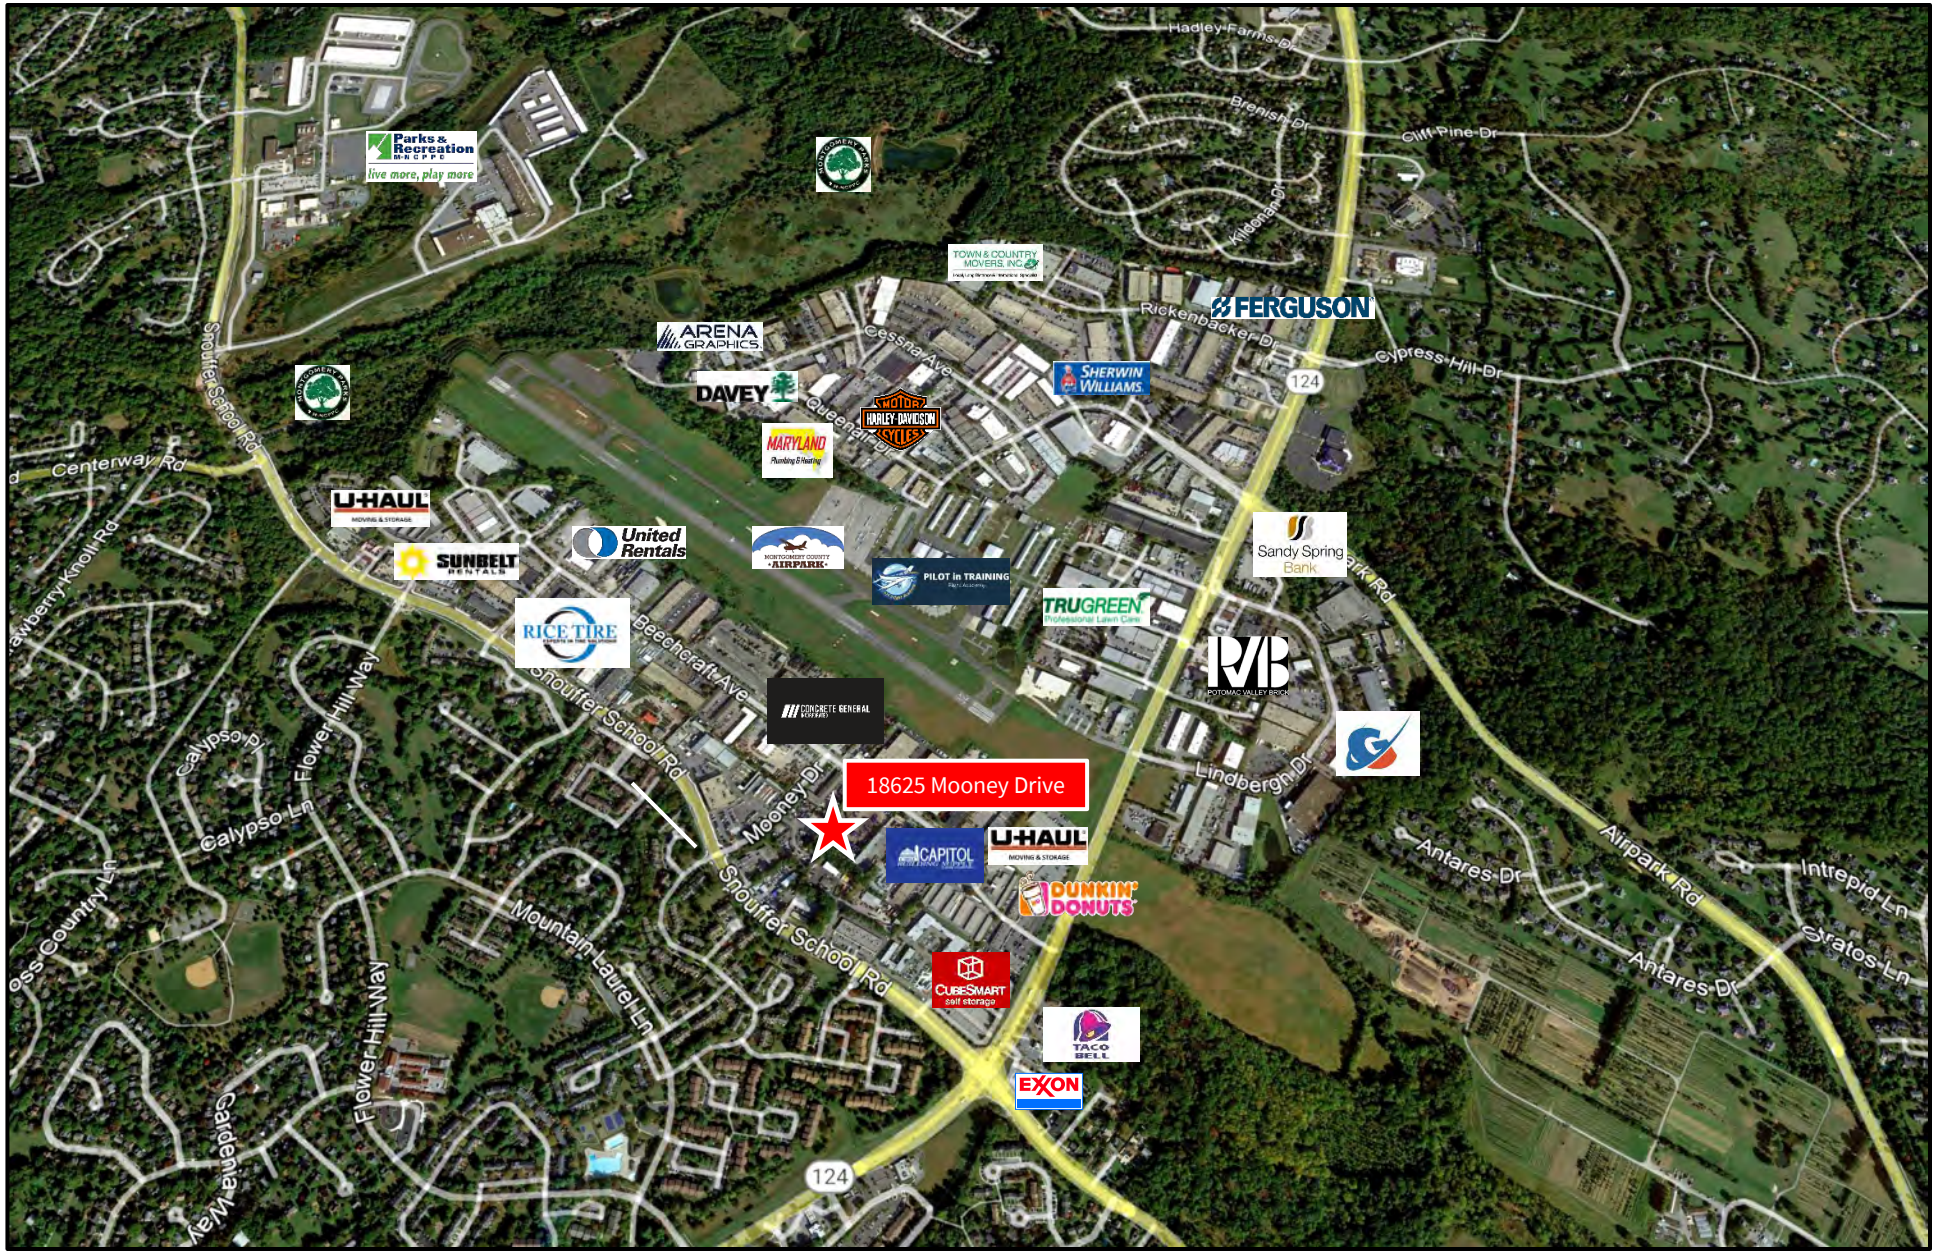

Corporate Neighbors

Although information has been obtained from sources deemed reliable, neither Owner nor JLL makes any guarantees, warranties or representations, express or implied, as to the completeness or accuracy as to the information contained herein. Any projections, opinions, assumptions or estimates used are for example only. There may be differences between projected and actual results, and those differences may be material. The Property may be withdrawn without notice. Neither Owner nor JLL accepts any liability for any loss or damage suffered by any party resulting from reliance on this information. If the recipient of this information has signed a confidentiality agreement regarding this matter, this information is subject to the terms of that agreement. ©2021 Jones Lang LaSalle IP, Inc. All rights reserved.