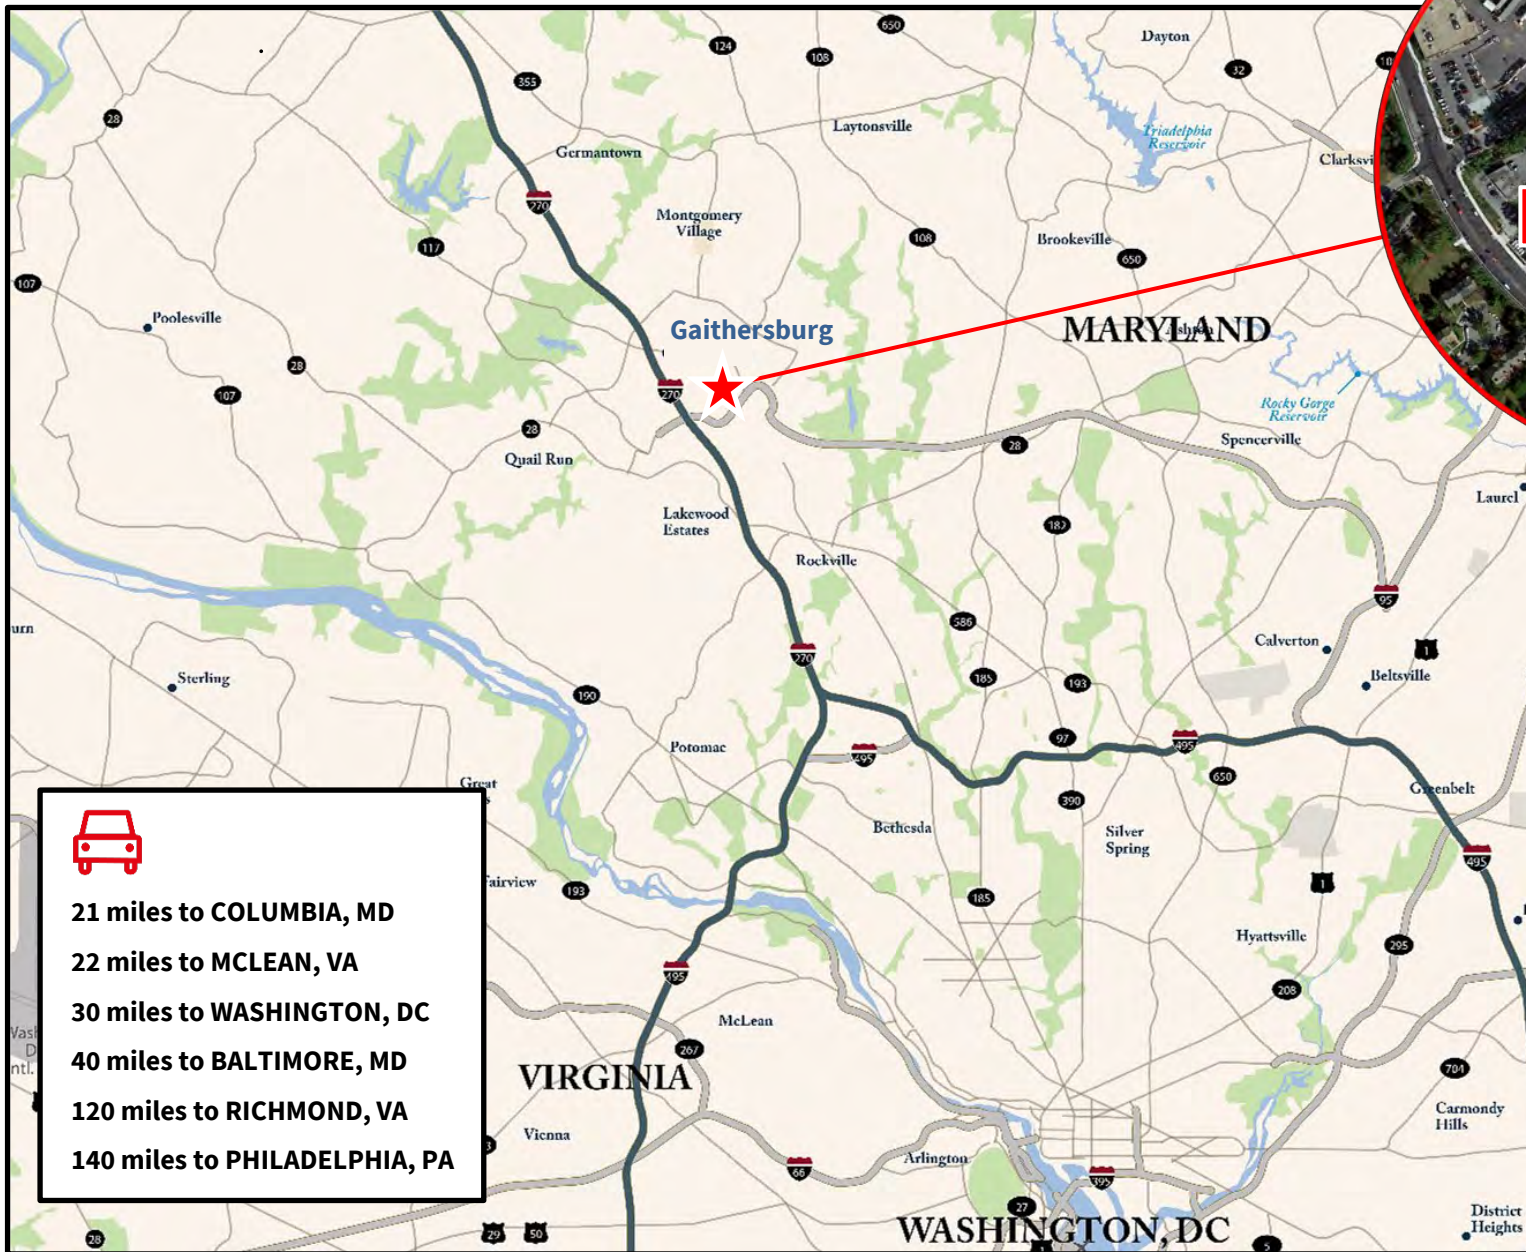

18625 Mooney Drive, Gaithersburg, MD

Industrial Outdoor Storage For Lease

For Lease

- Industrial zoned property in the Gaithersburg Airpark
- 5,000 SF gravel/fenced/lit/gated lot
- Two (2) 1,200 sf buildings with 1 drive-in door
- \$5,000/month

Regional Map

18625 Mooney Drive

18625 Mooney Drive,
Gaithersburg, MD

John Dettleff
+1 703 485 8831
john.dettleff@jll.com

Sam Haas
+1 443 878 3499
sam.haas@jll.com

21 miles to COLUMBIA, MD
22 miles to MCLEAN, VA
30 miles to WASHINGTON, DC
40 miles to BALTIMORE, MD
120 miles to RICHMOND, VA
140 miles to PHILADELPHIA, PA