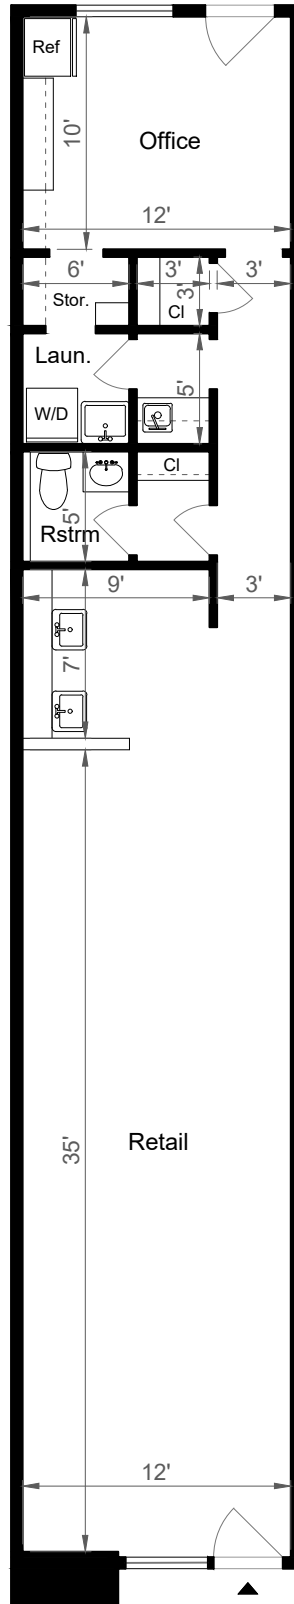

153 EAST 5TH AVENUE

SAN MATEO, CA 94401

**Estimated Total
Square Footage: 845 SQ FT**
*Calculated from outside face of exterior walls and
center line of demising walls.*

FLOOR PLAN