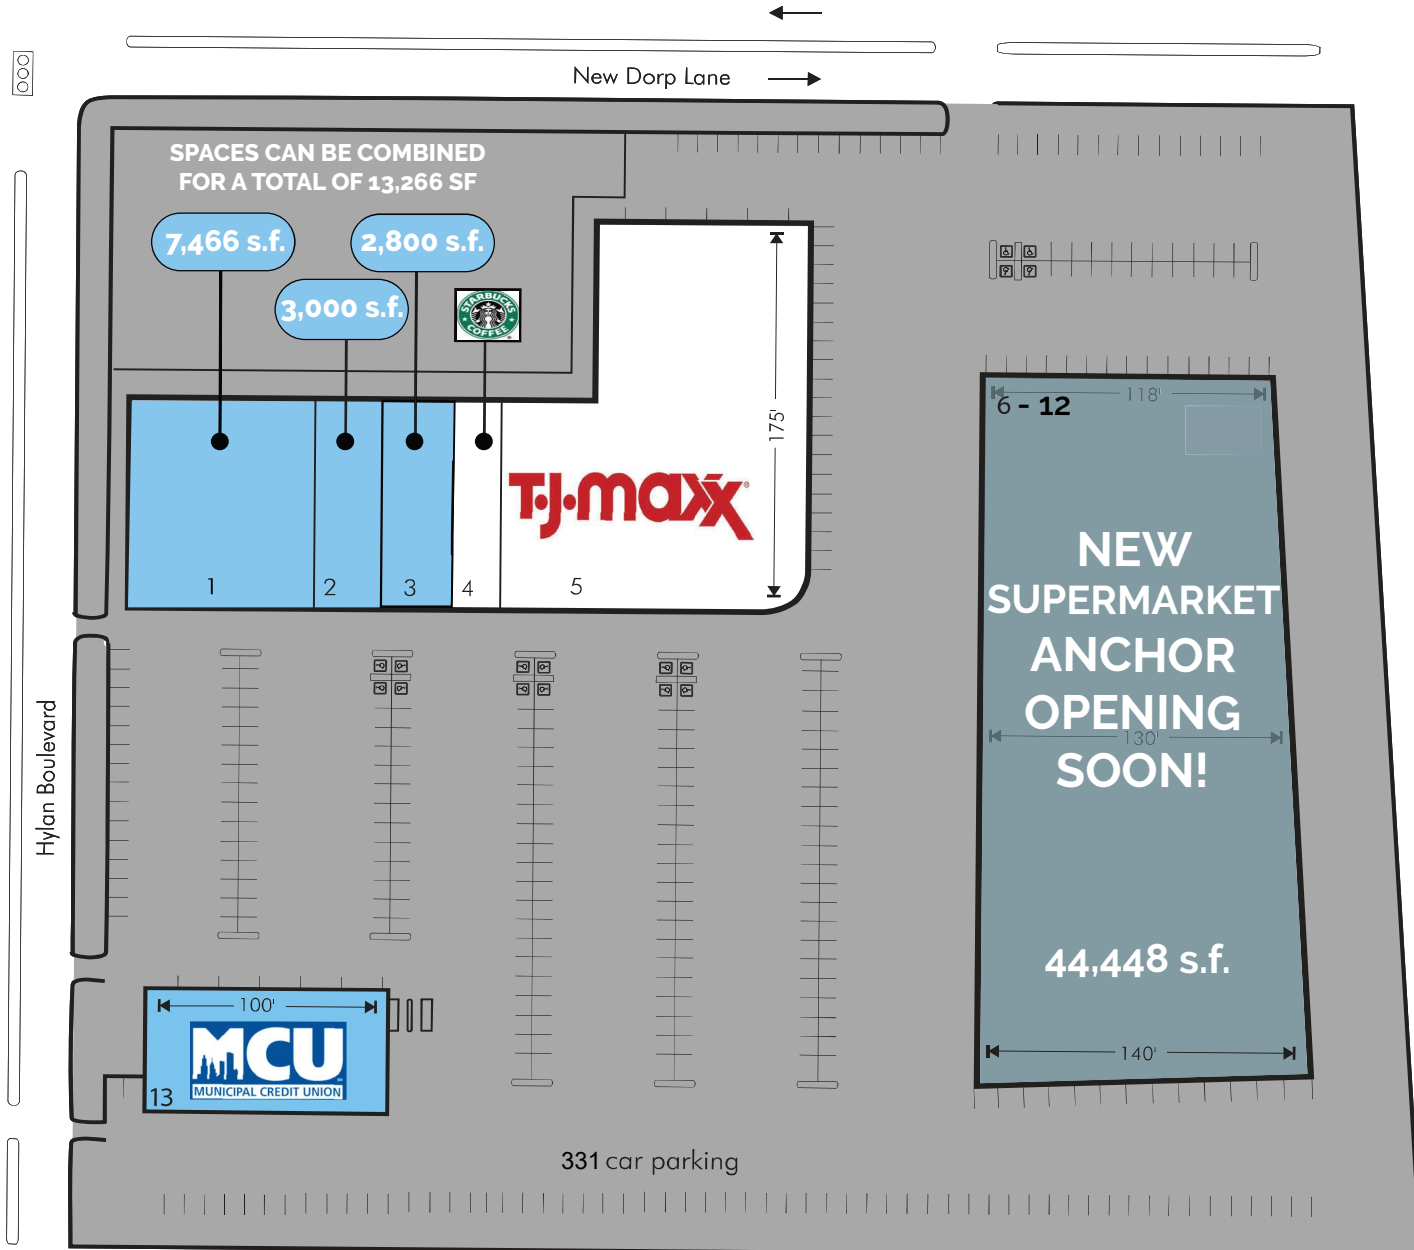

Staten Island, NY - Hylan Commons

SPACES CAN BE COMBINED FOR A TOTAL OF 13,266 SF

NEW SUPERMARKET ANCHOR OPENING SOON!

Tenants	Area (sf)	Notes	
1 AVAILABLE	7,466 sf	NEW SUPERMARKET ANCHOR OPENING SOON! Spaces 6 - 12	
2 AVAILABLE	3,000 sf		
3 AVAILABLE	2,800 sf		
4 Starbucks	2,000 sf	TOTAL	
5 TJ Maxx	21,000 sf		5,190 sf
Second Floor	5,000 sf	14,000 sf	
13 MCU - Potentially Available	5,000 sf		

Up to 13,266 s.f. AVAIL.