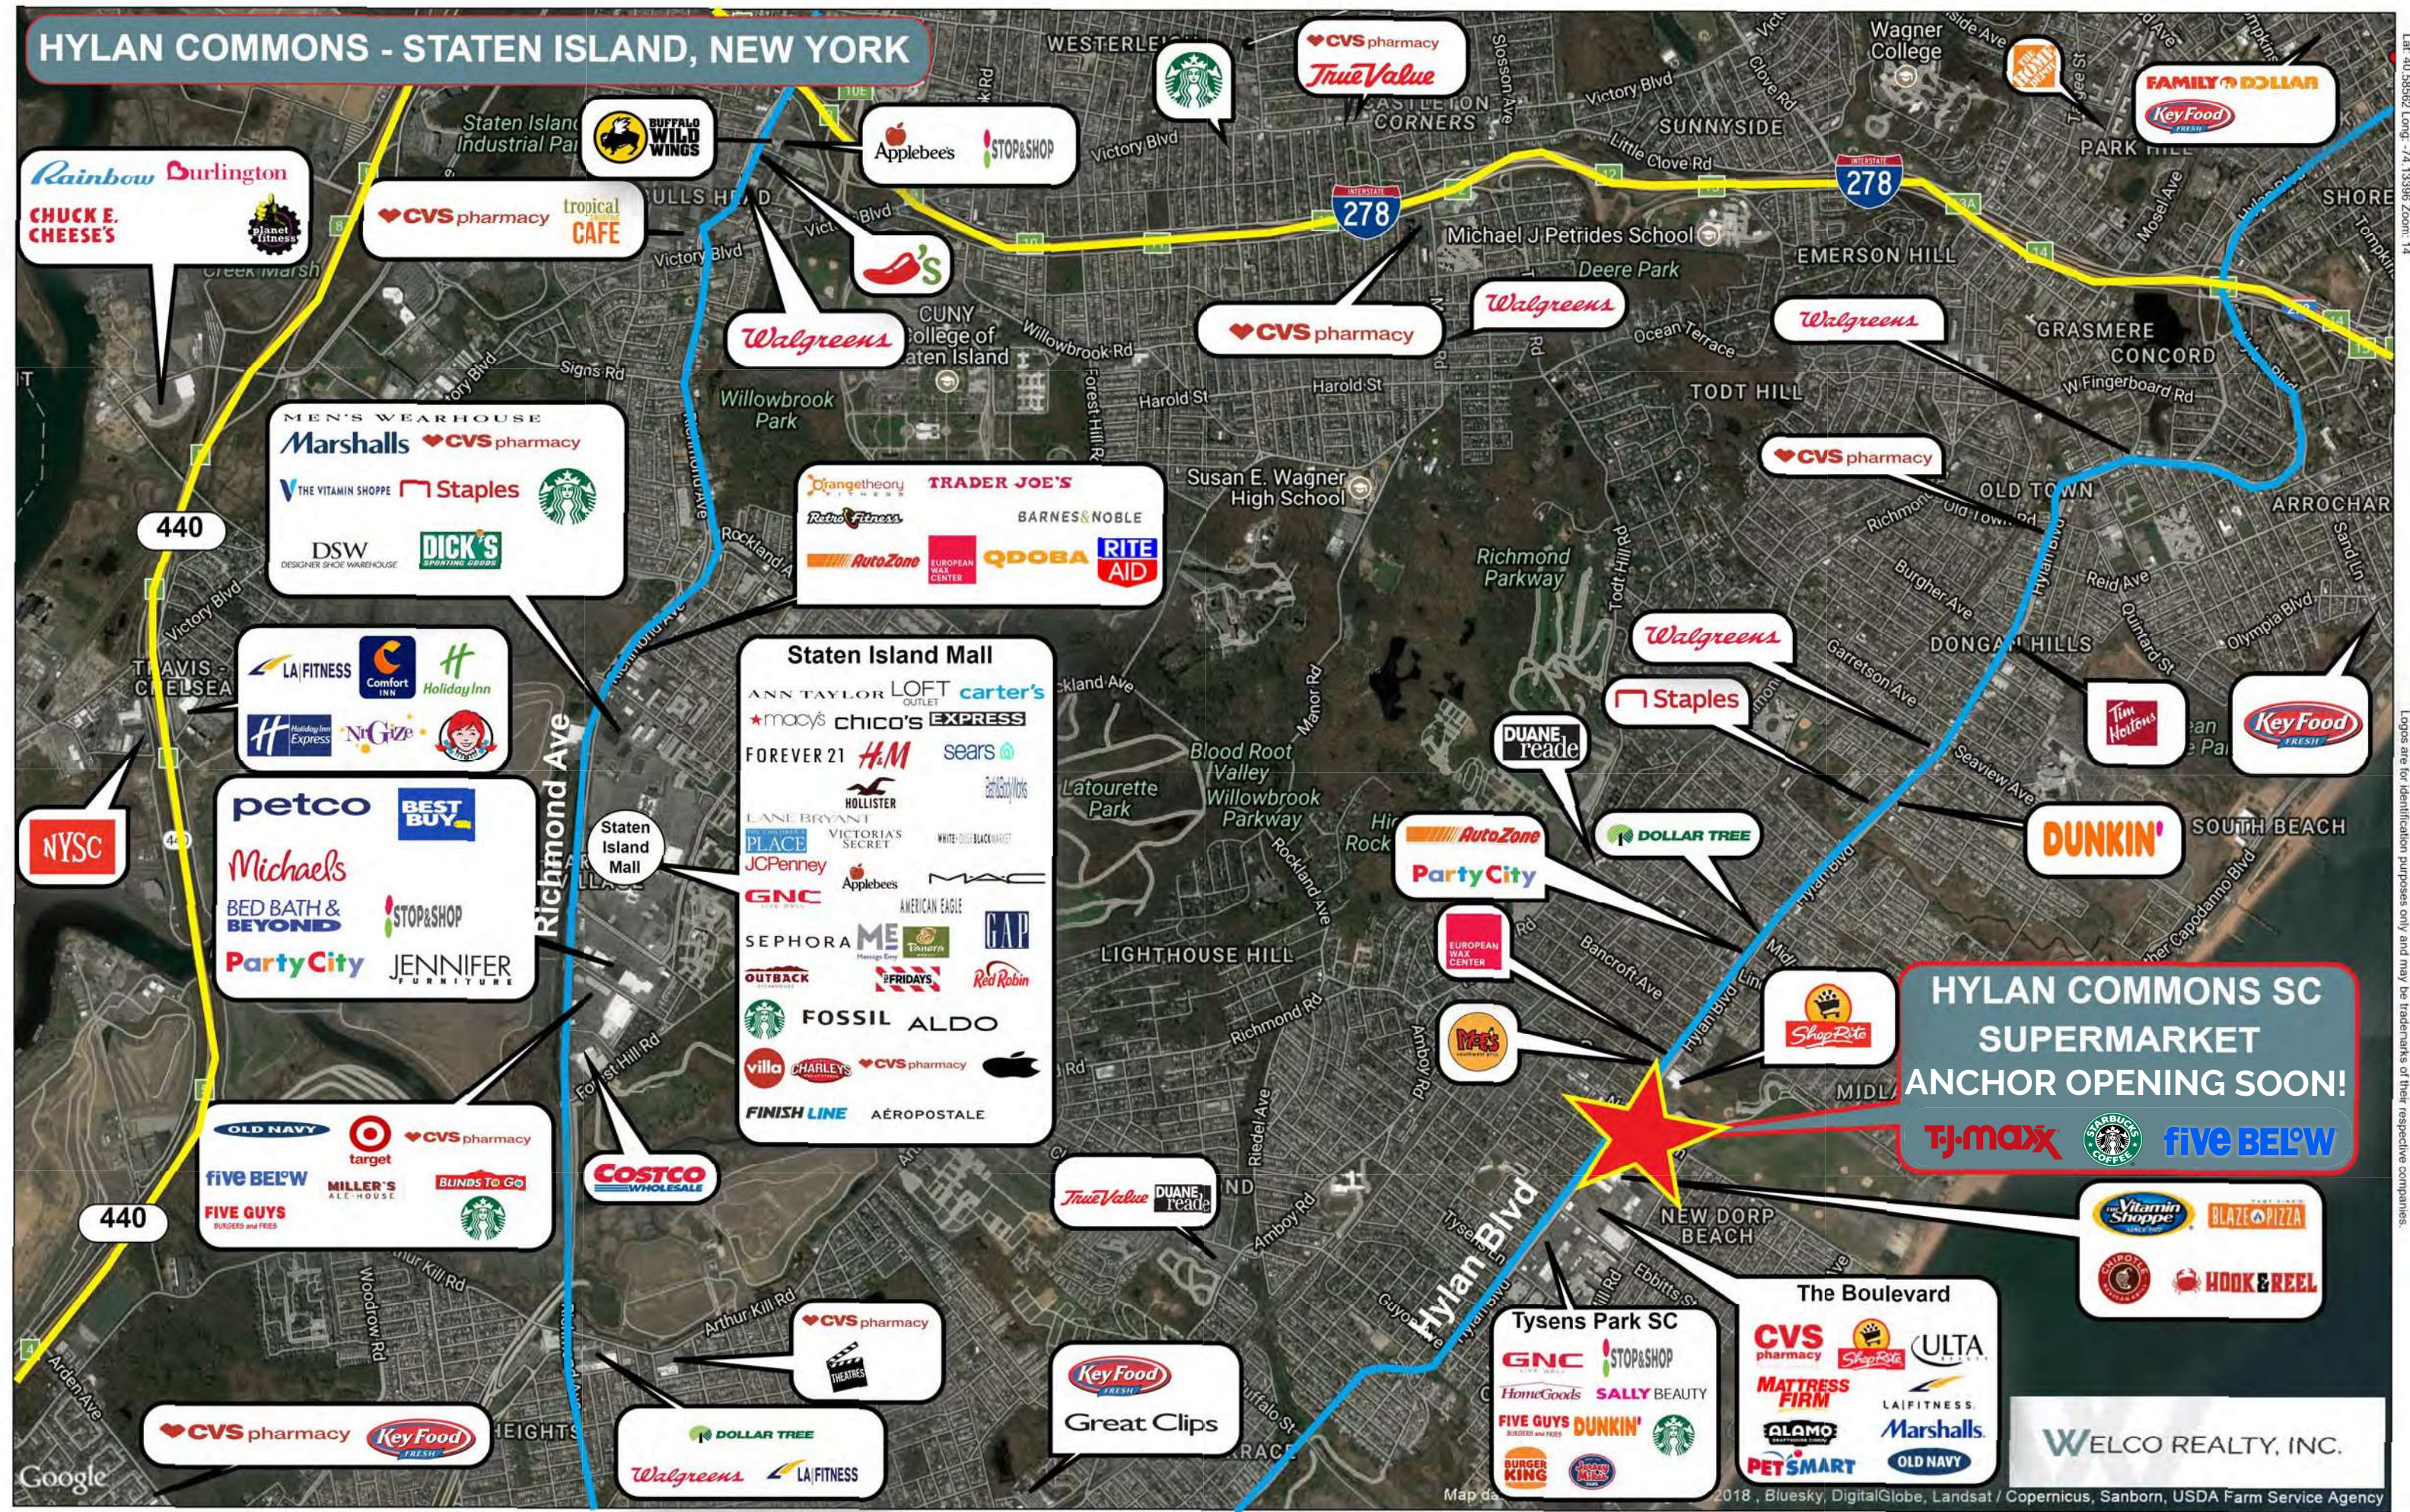

HYLAN COMMONS - STATEN ISLAND, NEW YORK

HYLAN COMMONS SC SUPERMARKET ANCHOR OPENING SOON!

TJ-maxx **STARBUCKS COFFEE** **FIVE BELOW**

Staten Island Mall

ANN TAYLOR LOFT OUTLET carter's
 macy's chico's EXPRESS
 FOREVER 21 H&M sears
 HOLLISTER
 LANE BRYANT VICTORIA'S SECRET WHITE-COOL BACKPACKET
 PLACE JCPenney Applebees MAC
 GNC AMERICAN EAGLE
 SEPHORA ME Truera GAP
 OUTBACK FRIDAYS Red Robin
 Starbucks FOSSIL ALDO
 villa CHARLEYS CVS pharmacy
 FINISH LINE AÉROPOSTALE

petco **BEST BUY**

Michaels
 BED BATH & BEYOND STOP&SHOP
 PartyCity JENNIFER FURNITURE

OLD NAVY **target** **CVS pharmacy**

FIVE BELOW **MILLER'S ALL-HOUSE** **BLINDS To Go**

FIVE GUYS **Starbucks**

Rainbow Burlington

NYSC

Staten Island Mall

COSTCO WHOLESALE

CVS pharmacy **Key Food FRESH**

DOLLAR TREE **LA FITNESS**

Key Food FRESH **Great Clips**

Tysens Park SC

GNC **STOP&SHOP**
HomeGoods **SALLY BEAUTY**
FIVE GUYS **DUNKIN'** **Starbucks**
BURGER KING **Joey MBS**

The Boulevard

CVS pharmacy **ShopRite** **ULTA**
MATTRESS FIRM **LA FITNESS**
ALAMO **Marshalls**
PET SMART **OLD NAVY**

WELCO REALTY, INC.

Vitamin Shoppe **BLAZE PIZZA**
HOOK & REEL

This map was produced using data from private and government sources deemed to be reliable. The information herein is provided without representation or warranty