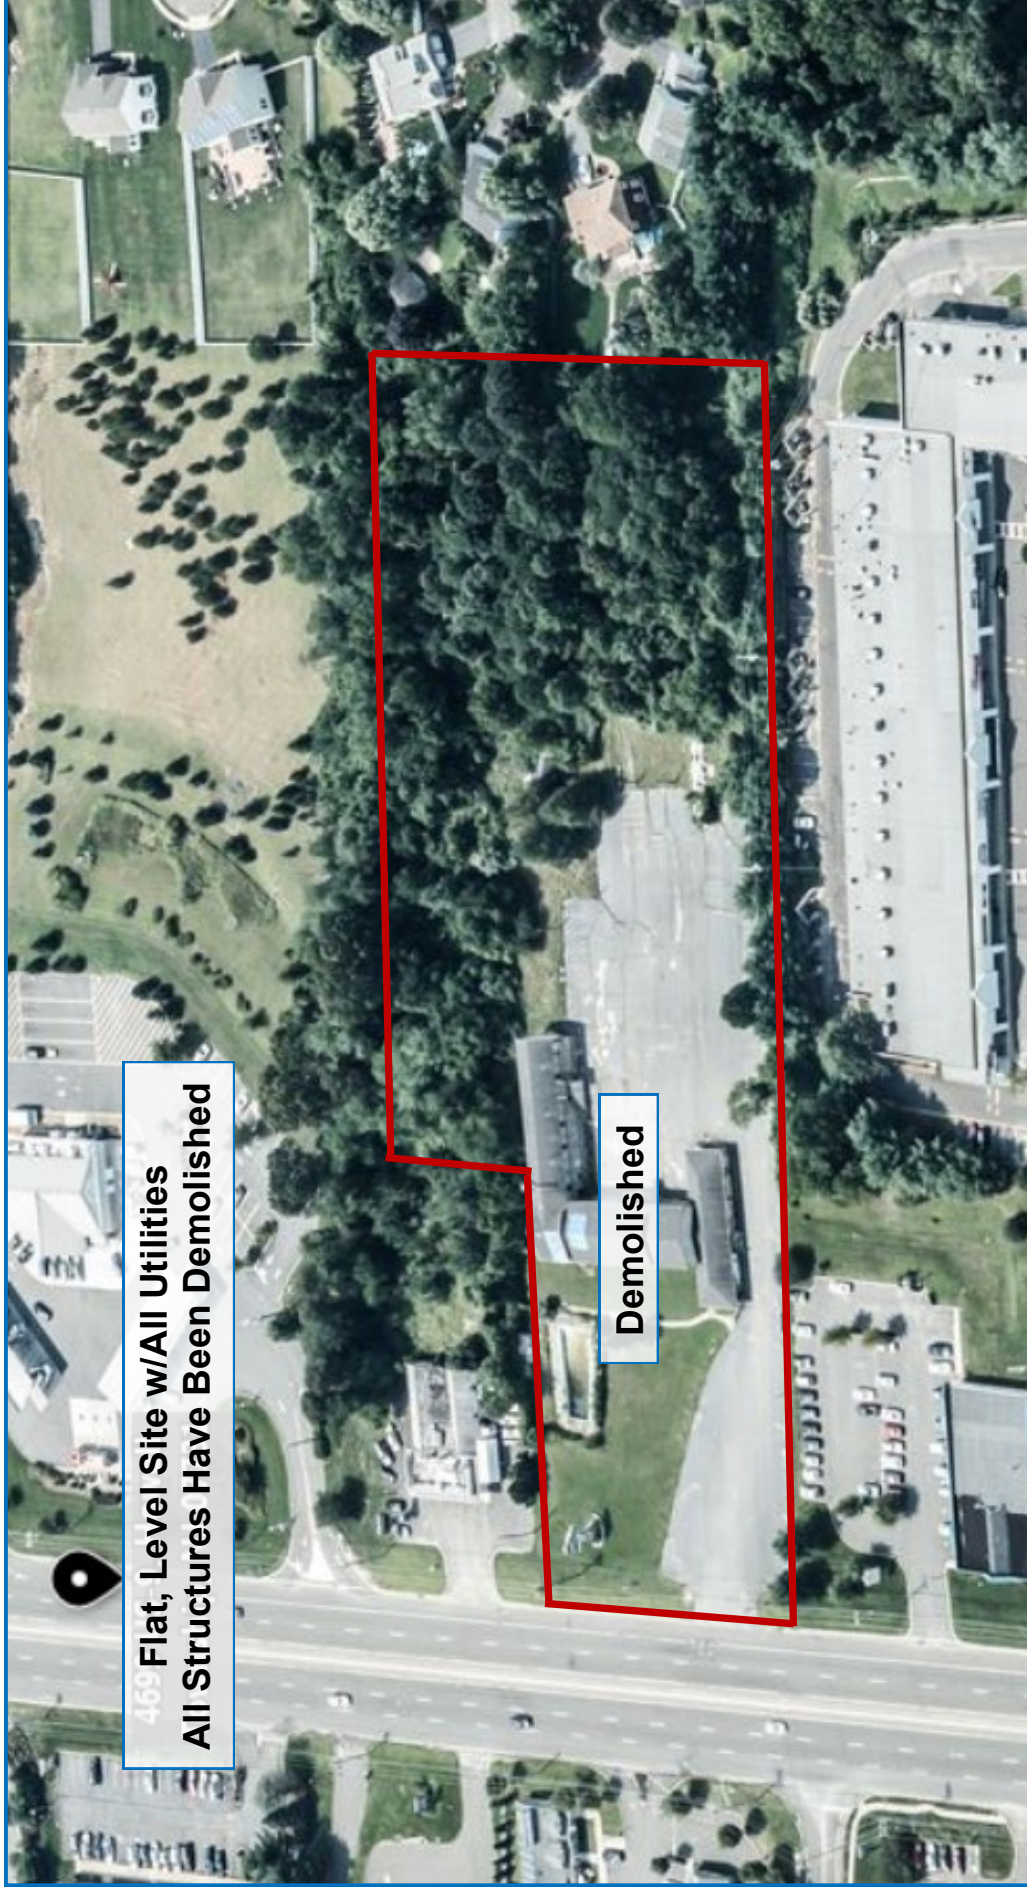

For Sale

4650 Route 9

Howell, New Jersey

±4.6 Acres Zoned HD-1

Former "Moon Motel" Site

4650
Flat, Level Site w/All Utilities
All Structures Have Been Demolished

Demolished

LOGISTIC REALTY
COMMERCIAL REAL ESTATE SERVICES