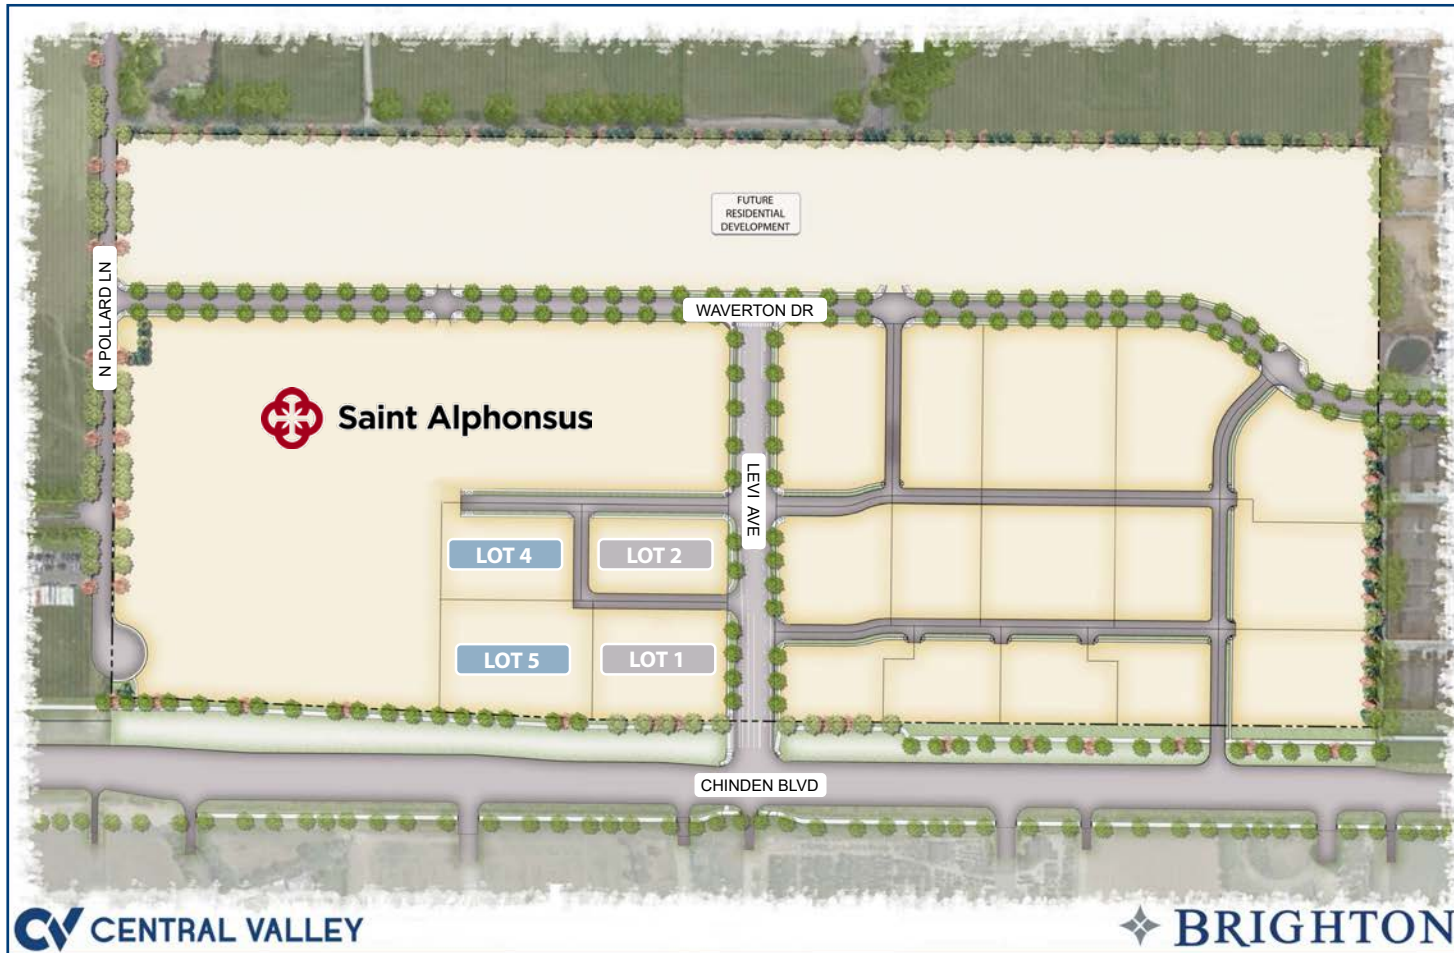

DETAILS

SUBMARKET: North Meridian
ADDRESS: 6489, 6465, 6513, 6537 N. Levi Avenue
Meridian, ID 83646
ZONING: C-G, General Commercial
AVAILABLE: See Next Page
PRICING: See Next Page

HIGHLIGHTS

Located in the path of growth along Chinden Blvd.
Adjacent to the future St. Alphonsus outpatient center.
High traffic retail, Costco, Winco, and Fred Meyer within three miles.
Master planned development with office, medical, residential, and retail uses.
Close proximity to SpurWing Golf Course, the premier subdivisions of SpurWing Greens, BainBridge, and The Oaks, GemPrep K-12, Pleasant View Elementary, Heritage Middle School, and Rocky Mountain High.

LOTS	ADDRESS	LOT SIZE	SALE PRICE	PRICE/SF	LEASE RATE
LOT 1	6465 N. LEVI AVE	1.56 AC		SOLD	
LOT 2	6537 N. LEVI AVE	1.39 AC		SOLD	
LOT 4	6513 N. LEVI AVE	1.33 AC	\$1,332,500	\$23.00	CONTACT AGENT
LOT 5	6489 N. LEVI AVE	1.73 AC	\$1,883,970	\$25.00	CONTACT AGENT