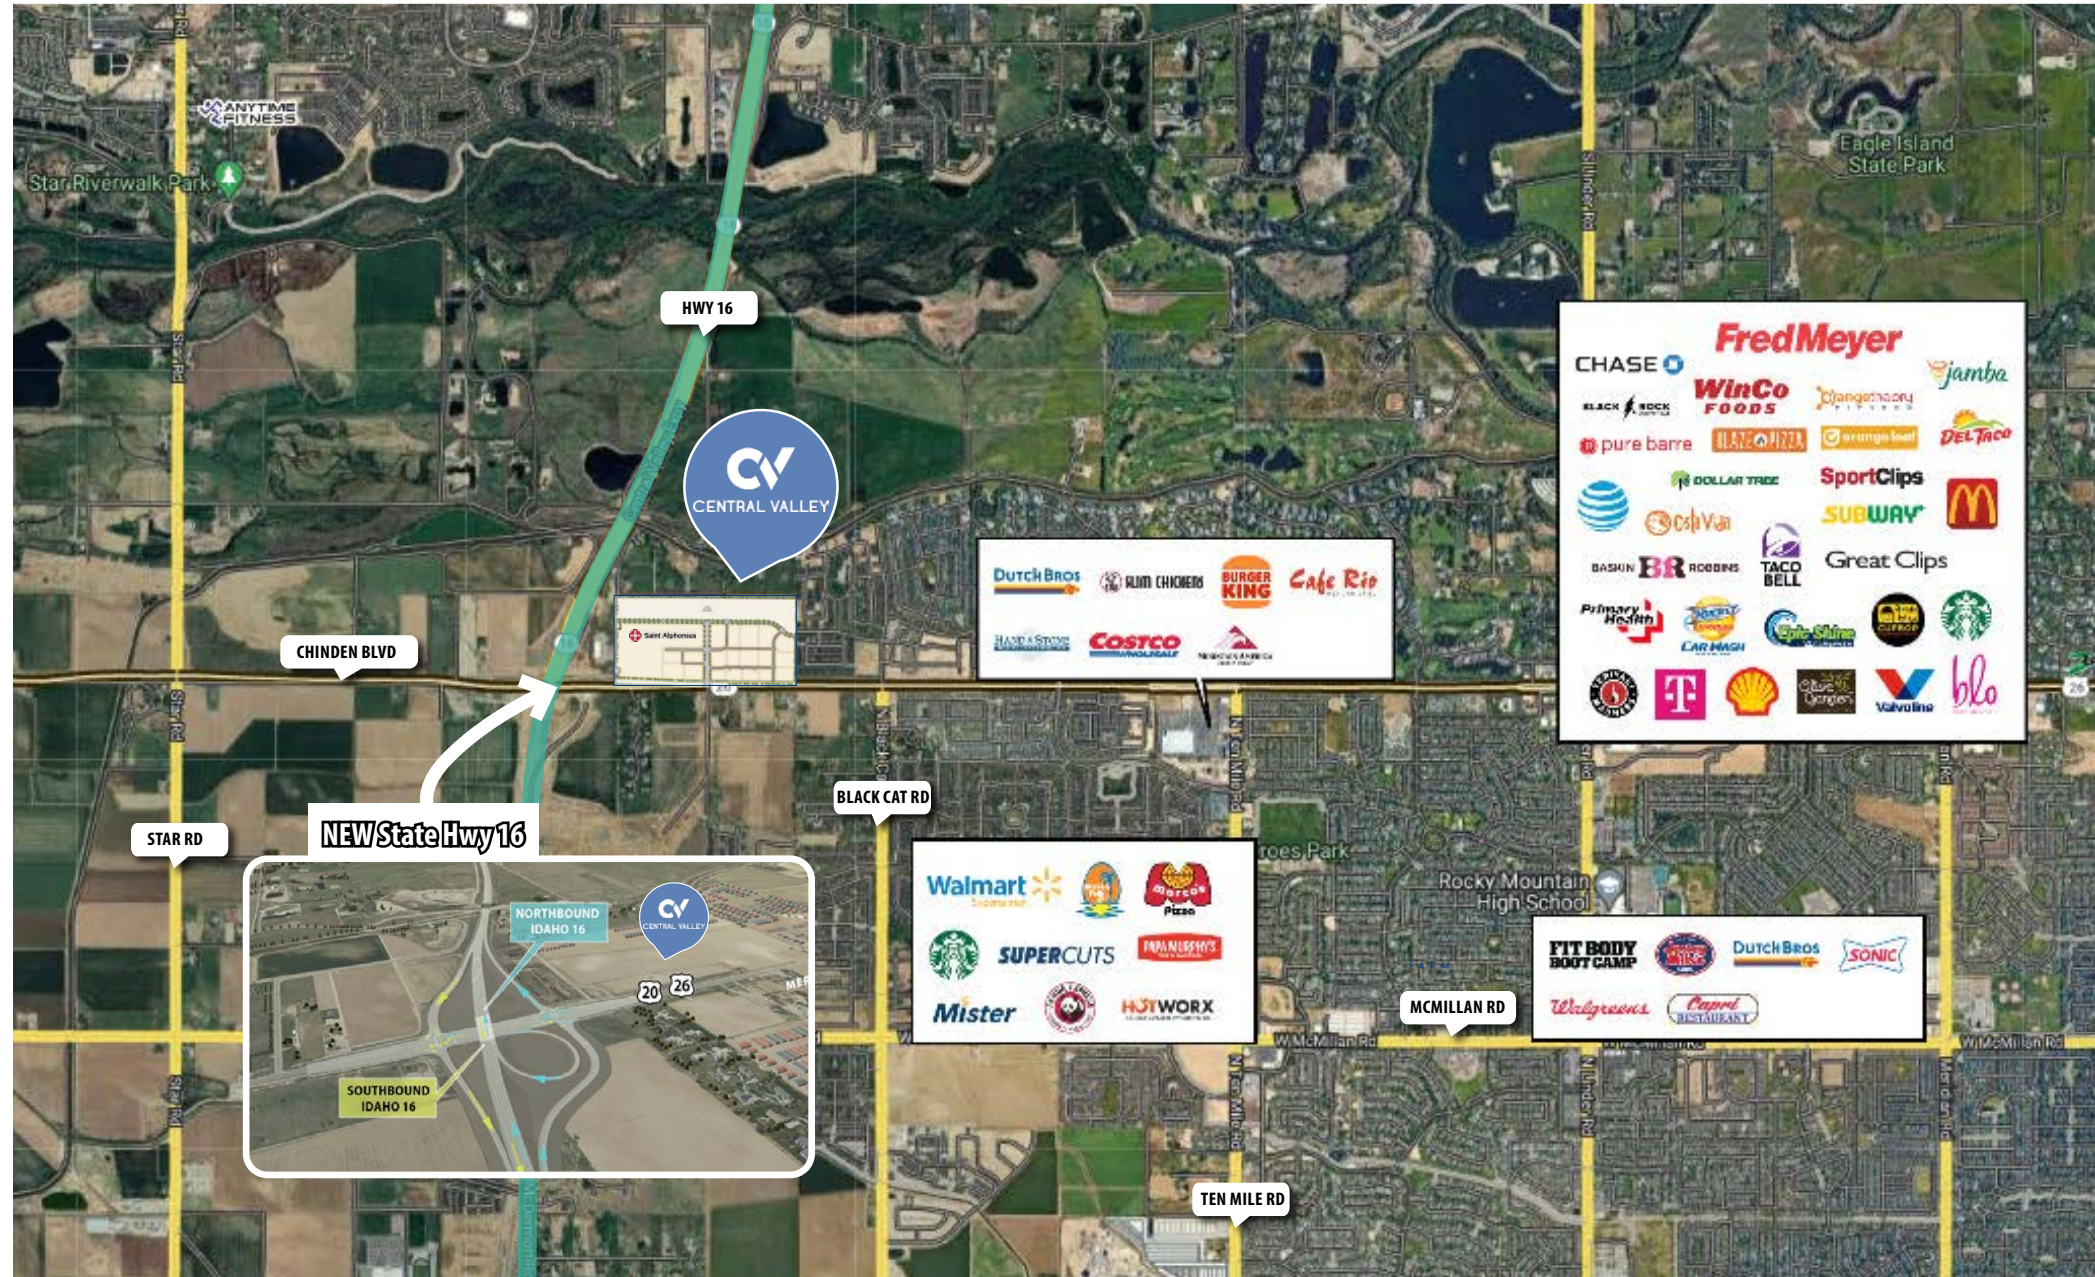

DETAILS

SUBMARKET: North Meridian
ADDRESS: 6489, 6465, 6513, 6537 N. Levi Avenue
Meridian, ID 83646
ZONING: C-G, General Commercial
AVAILABLE: See Next Page
PRICING: See Next Page

HIGHLIGHTS

Located in the path of growth along Chinden Blvd.
Adjacent to the future St. Alphonsus outpatient center.
High traffic retail, Costco, Winco, and Fred Meyer within three miles.
Master planned development with office, medical, residential, and retail uses.
Close proximity to SpurWing Golf Course, the premier subdivisions of SpurWing Greens, BainBridge, and The Oaks, GemPrep K-12, Pleasant View Elementary, Heritage Middle School, and Rocky Mountain High.

COMMERCIAL LOTS IN NORTH MERIDIAN

Fred Meyer

CHASE, WinCo FOODS, jamba, jangamaony, pure barre, ULA TEA, orangeleaf, DEL TACO, DOLLAR TREE, SportClips, McDonald's, CASH VISA, SUBWAY, BASHIN BR, TACO BELL, Great Clips, Primary Health, CAR WASH, bistro, Starbucks, Valvoline, blo

Dutch Bros, BLIND CHICKENS, BURGER KING, Cafe Rio, COSTCO, HANNA STONE, WALKER'S DRIVE

Walmart, SUPER CUTS, PAPA JOHN'S, Mister, HOTWORX

FIT BODY BOOT CAMP, Walgreens, Dutch Bros, SONIC, PAPA JOHN'S RESTAURANT