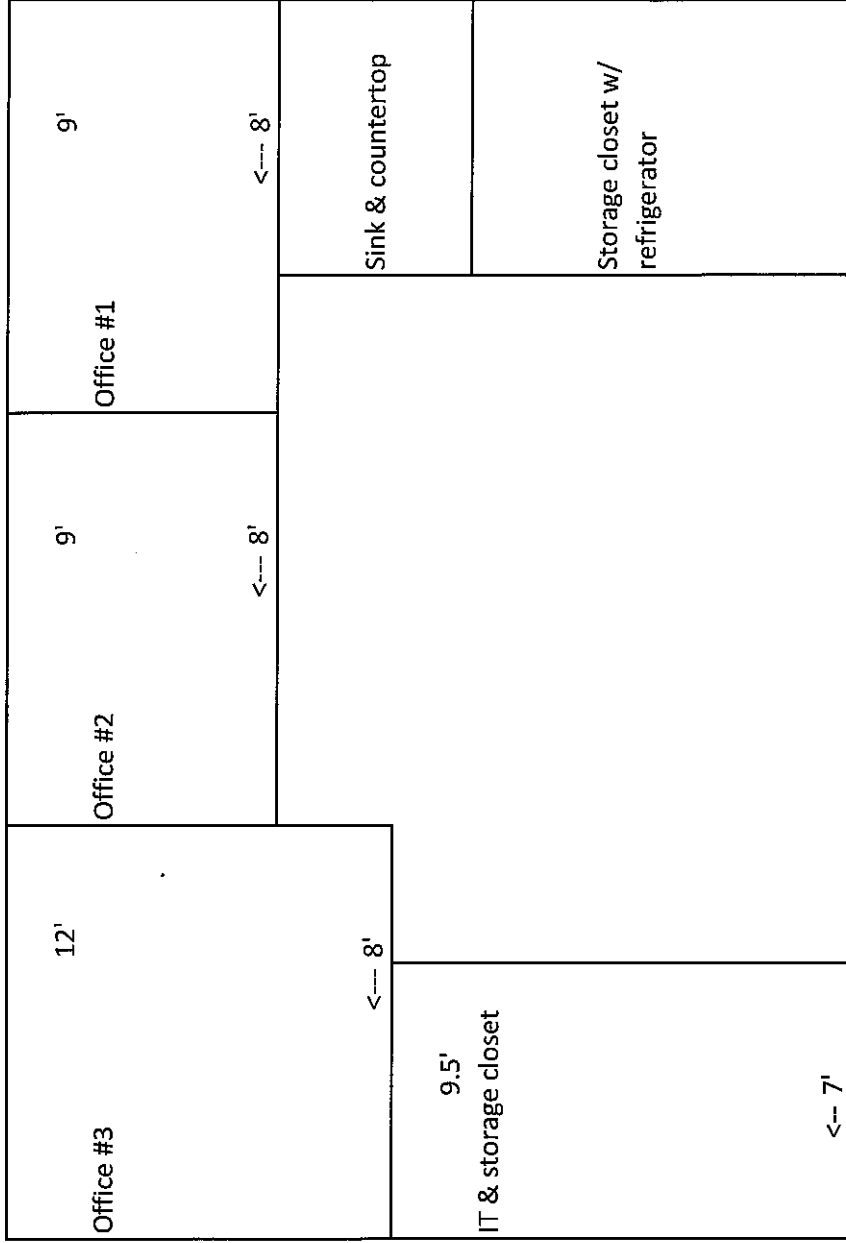

400 Evelyn Drive, Unit 219

Useable: 590 sf

Gross: 677 sf

\* dimensions are for informational purposes only, broker does not guarantee size or sf. Tenat to provide their independent investigation of size and square footage.