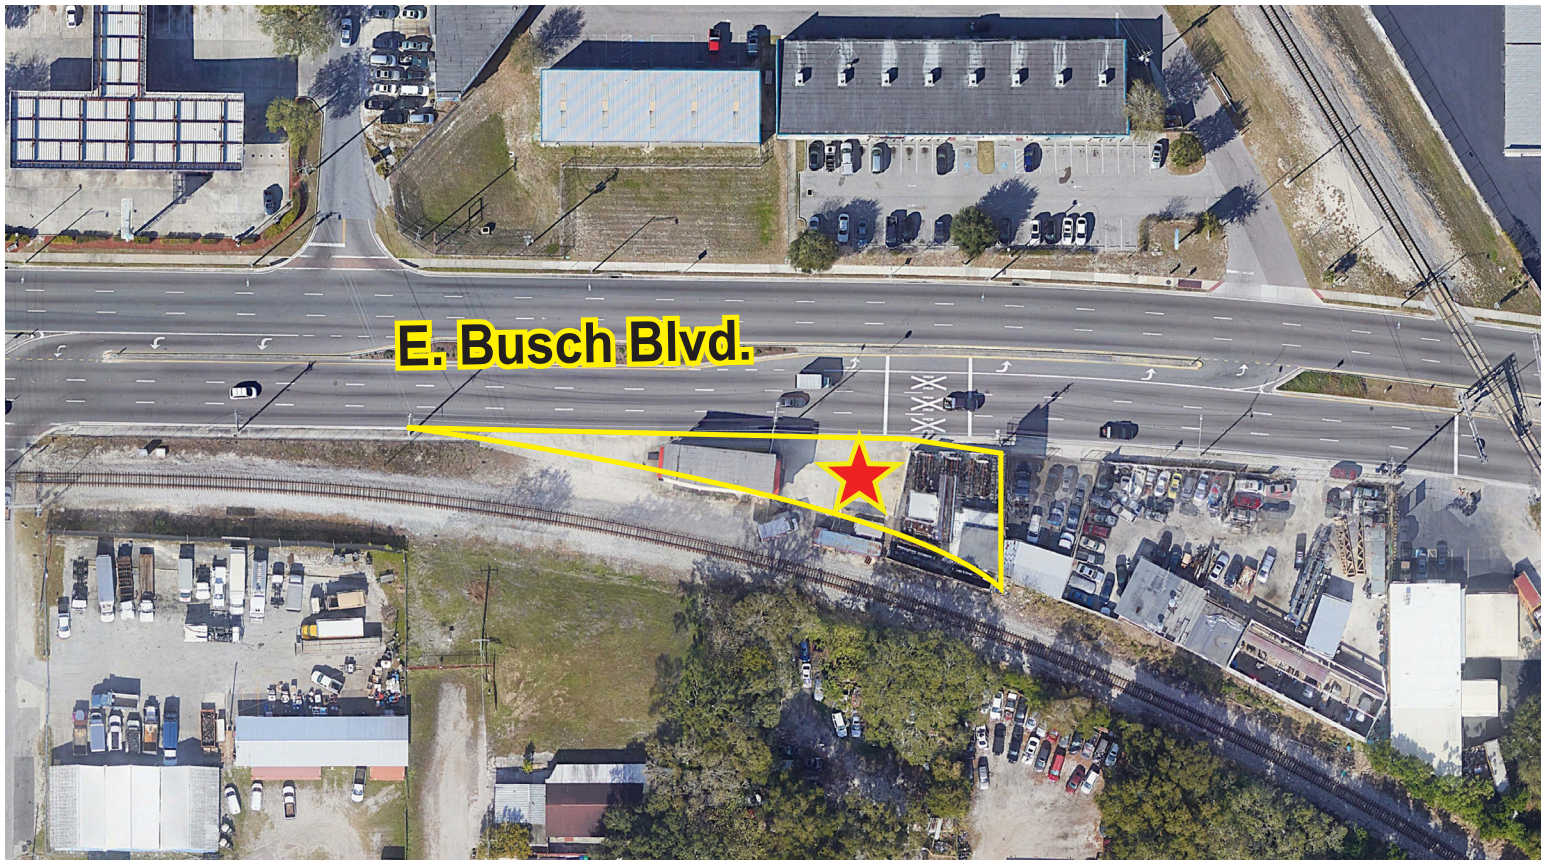

The Hub Cap Man

1411 E. Busch Blvd., Tampa, FL 33612

FOR MORE INFORMATION CONTACT

Anthony Lefler, Broker

Off 813.242.6464 Ext 21

Cel 813.493.6464

anthony@alcommercialinc.com

www.alcommercialinc.com

1411 E. Busch Blvd., Tampa, FL 33612

Location Map

**Ample
Parking**

**Great Location
Right on
E. BUSCH BLVD.**

FOR MORE INFORMATION CONTACT

Anthony Lefler, Broker

Off 813.242.6464 Ext 21

Cel 813.493.6464