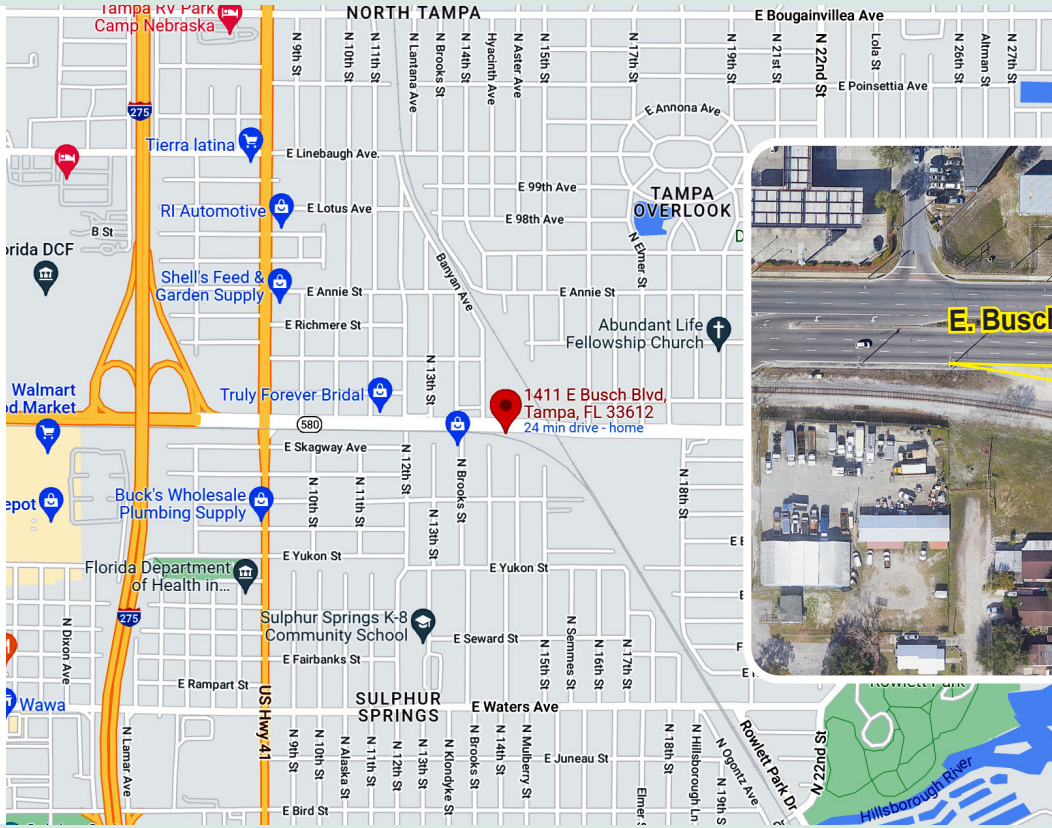

The Hub Cap Man

1411 E. Busch Blvd., Tampa, FL 33612

FOR MORE INFORMATION CONTACT

Anthony Lefler, Broker

Off 813.242.6464 Ext 21

Cel 813.493.6464

anthony@alcommercialinc.com

www.alcommercialinc.com

1411 E. Busch Blvd., Tampa, FL 33612

Location Map

**Ample
Parking**

**Great Location
Right on
E. BUSCH BLVD.**

FOR MORE INFORMATION CONTACT

Anthony Lefler, Broker

Off 813.242.6464 Ext 21

Cel 813.493.6464