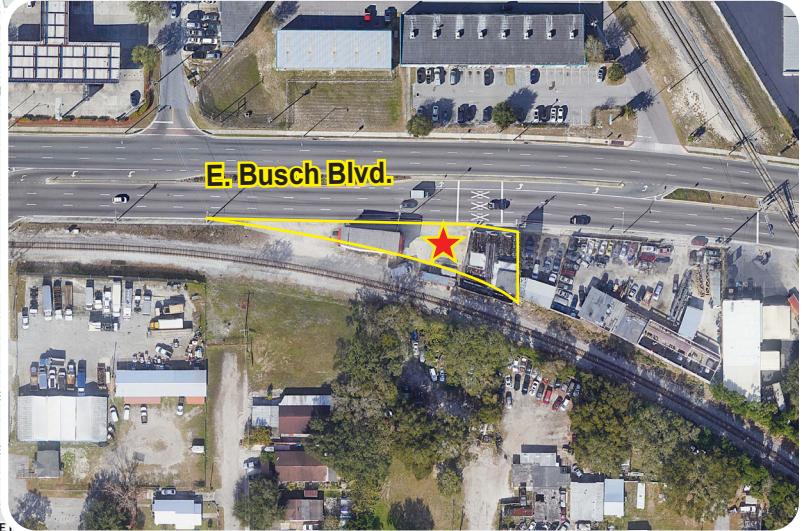

The Hub Cap Man

1411 E. Busch Blvd., Tampa, FL 33612

FOR MORE INFORMATION CONTACT

Anthony Lefler, Broker

Off 813.242.6464 Ext 21

Cel 813.493.6464

anthony@alcommercialinc.com

www.alcommercialinc.com

1411 E. Busch Blvd., Tampa, FL 33612

Location Map

**Ample
Parking**

**Great Location
Right on
E. BUSCH BLVD.**

FOR MORE INFORMATION CONTACT

Anthony Lefler, Broker

Off 813.242.6464 Ext 21

Cel 813.493.6464