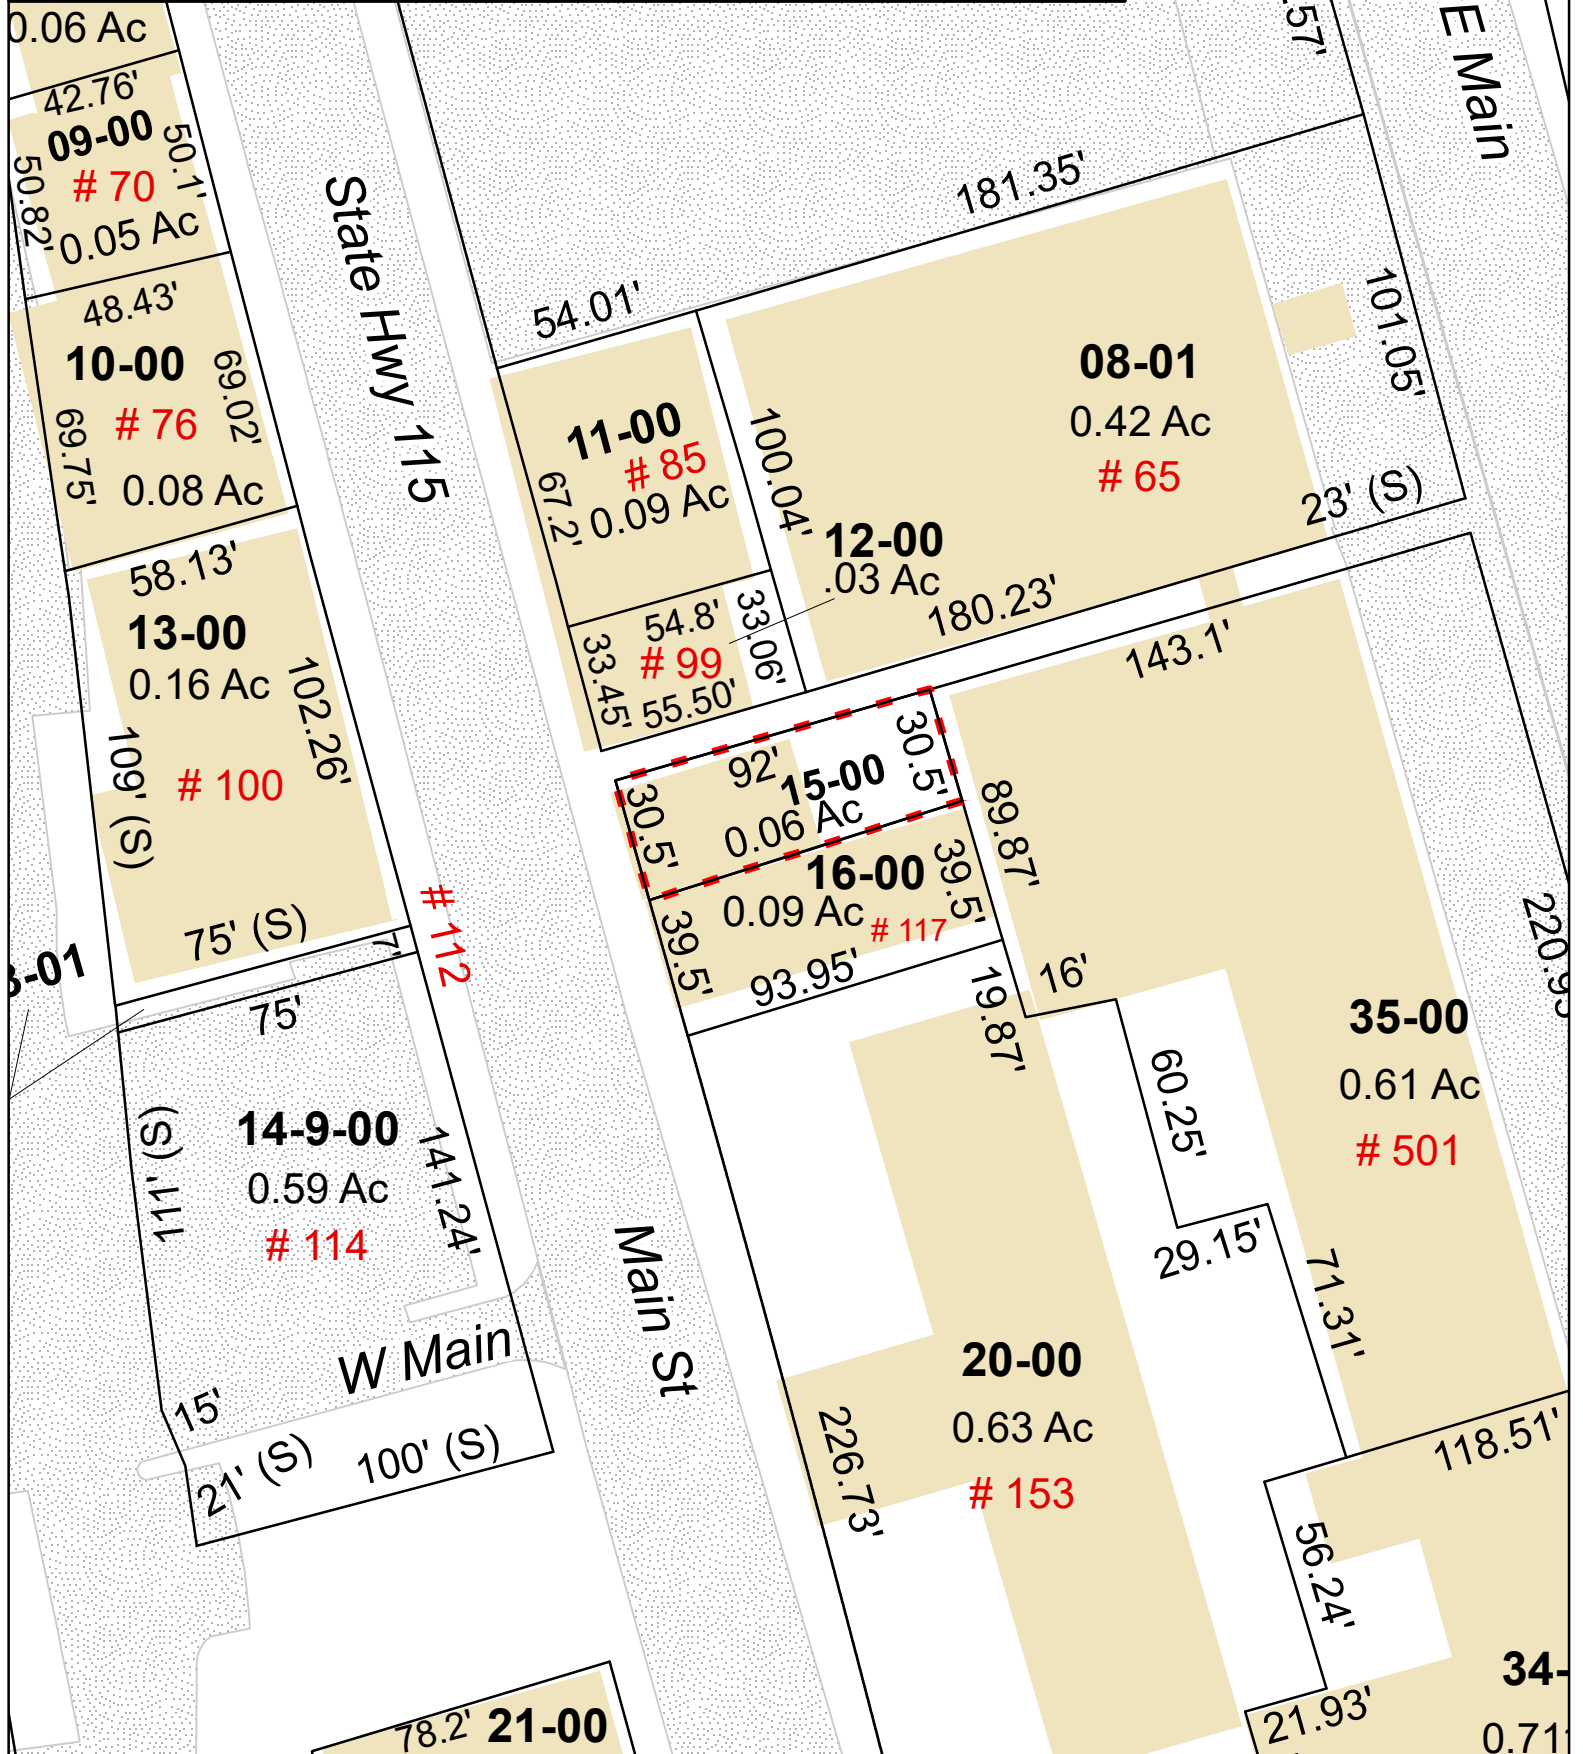

# City of Ansonia, Connecticut- Parcel Map

Parcel: 044-0015-0000

Address: 103 MAIN ST

Approximate Scale: 1 inch = 50 feet

Map Produced: May 2024

Disclaimer: This map is for informational purposes only All information is subject to verification by any user. The City of Ansonia and its mapping contractors assume no legal responsibility for the information contained herein.