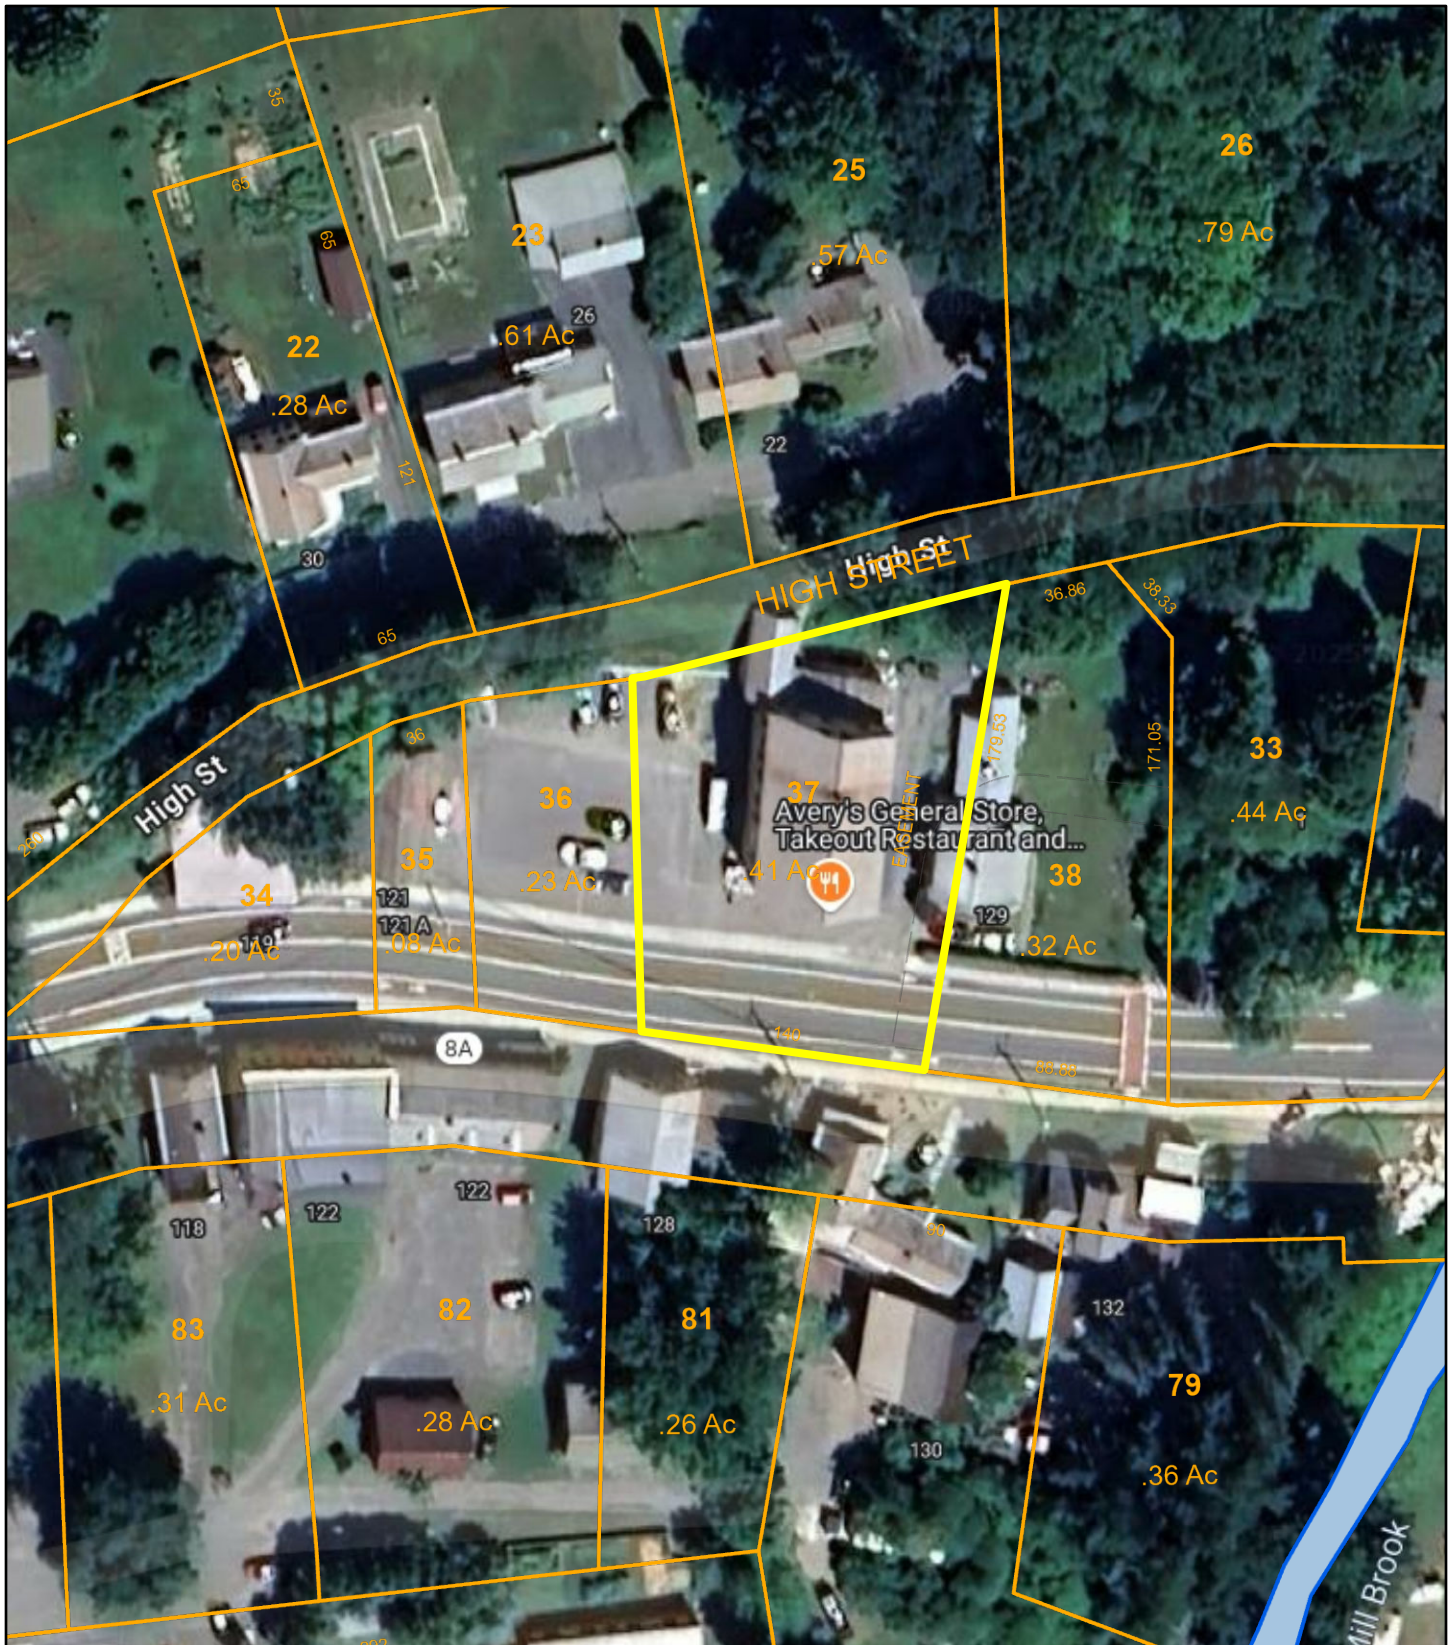

127 Main Street

Charlemont, MA

1 inch = 70 Feet

www.cai-tech.com

March 19, 2025

Data shown on this map is provided for planning and informational purposes only. The municipality and CAI Technologies are not responsible for any use for other purposes or misuse or misrepresentation of this map.