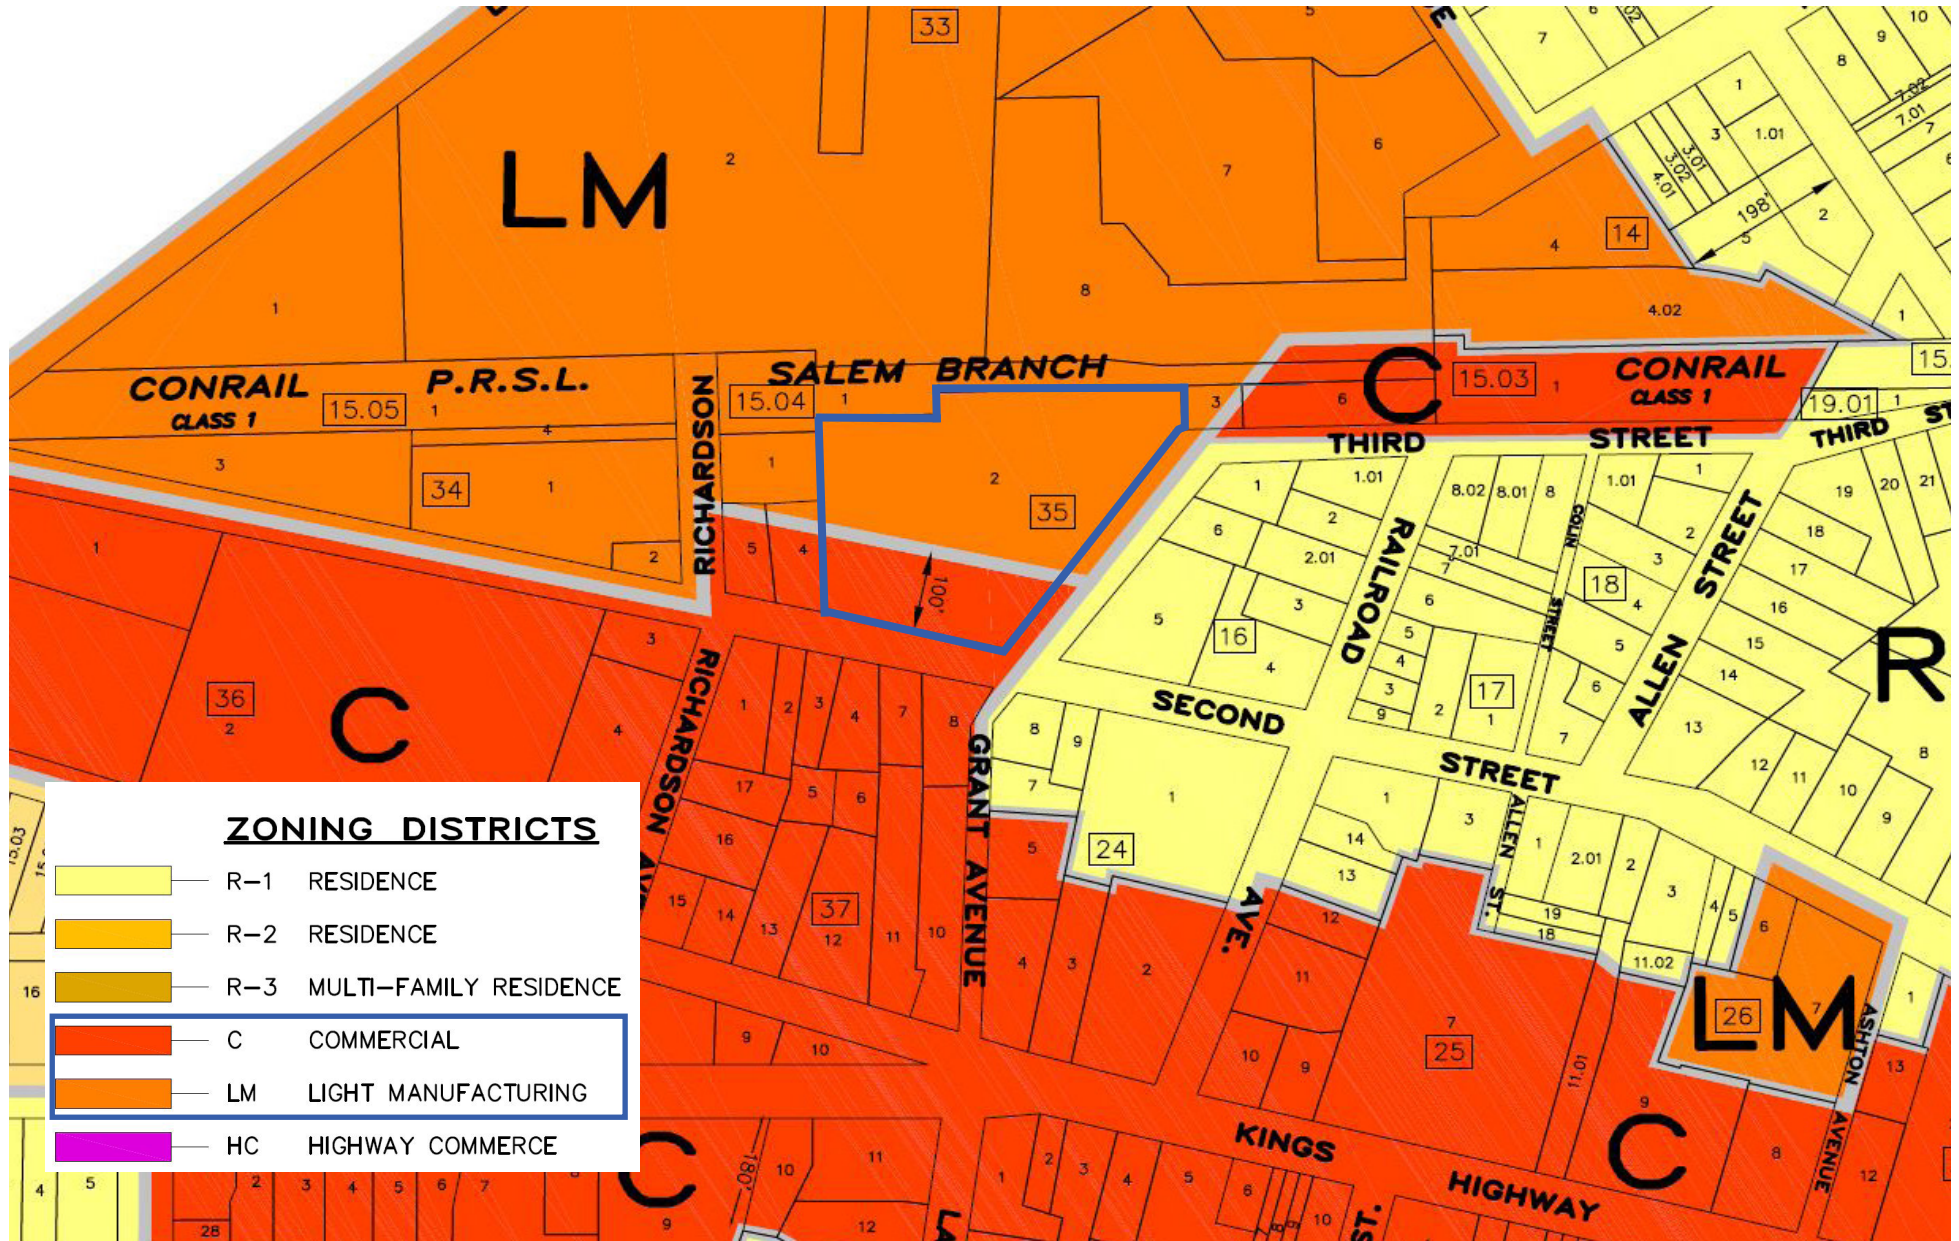

Zoning

100 Grant Ave

ZONING DISTRICTS

- R-1 RESIDENCE
- R-2 RESIDENCE
- R-3 MULTI-FAMILY RESIDENCE
- C COMMERCIAL
- LM LIGHT MANUFACTURING
- HC HIGHWAY COMMERCE