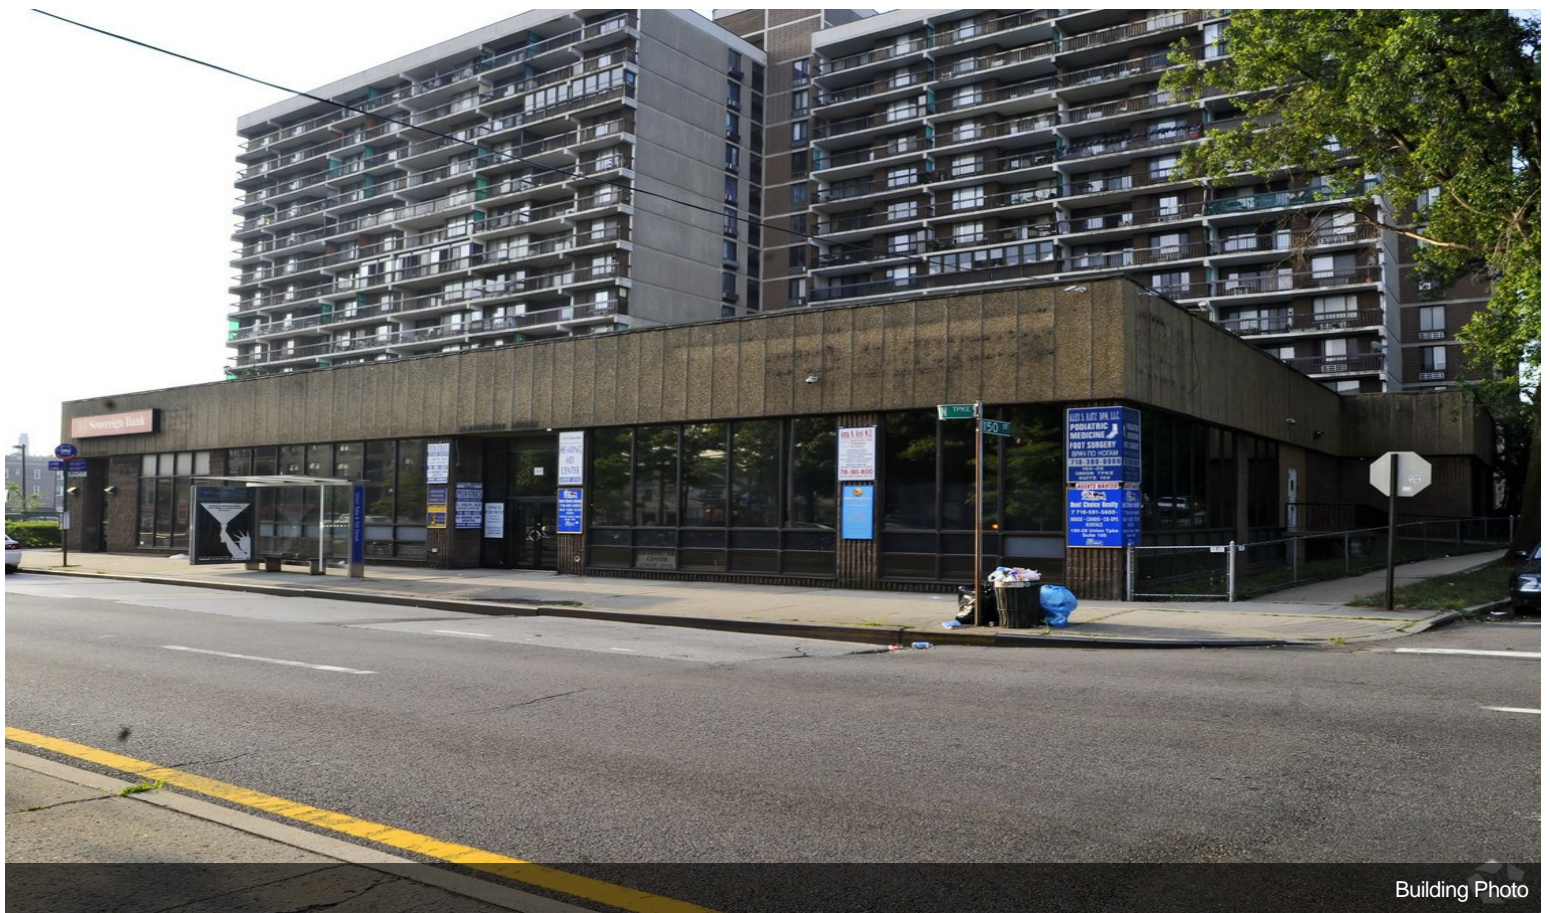

# 150-28 Union Tpke

Rent Not Disclosed

Newly renovated commercial office space on the lower level of a prime location in the middle of bustling and busy Flushing, Queens. The perfect space to place your booming business.

# Property Photos

Building Photo

Building Photo