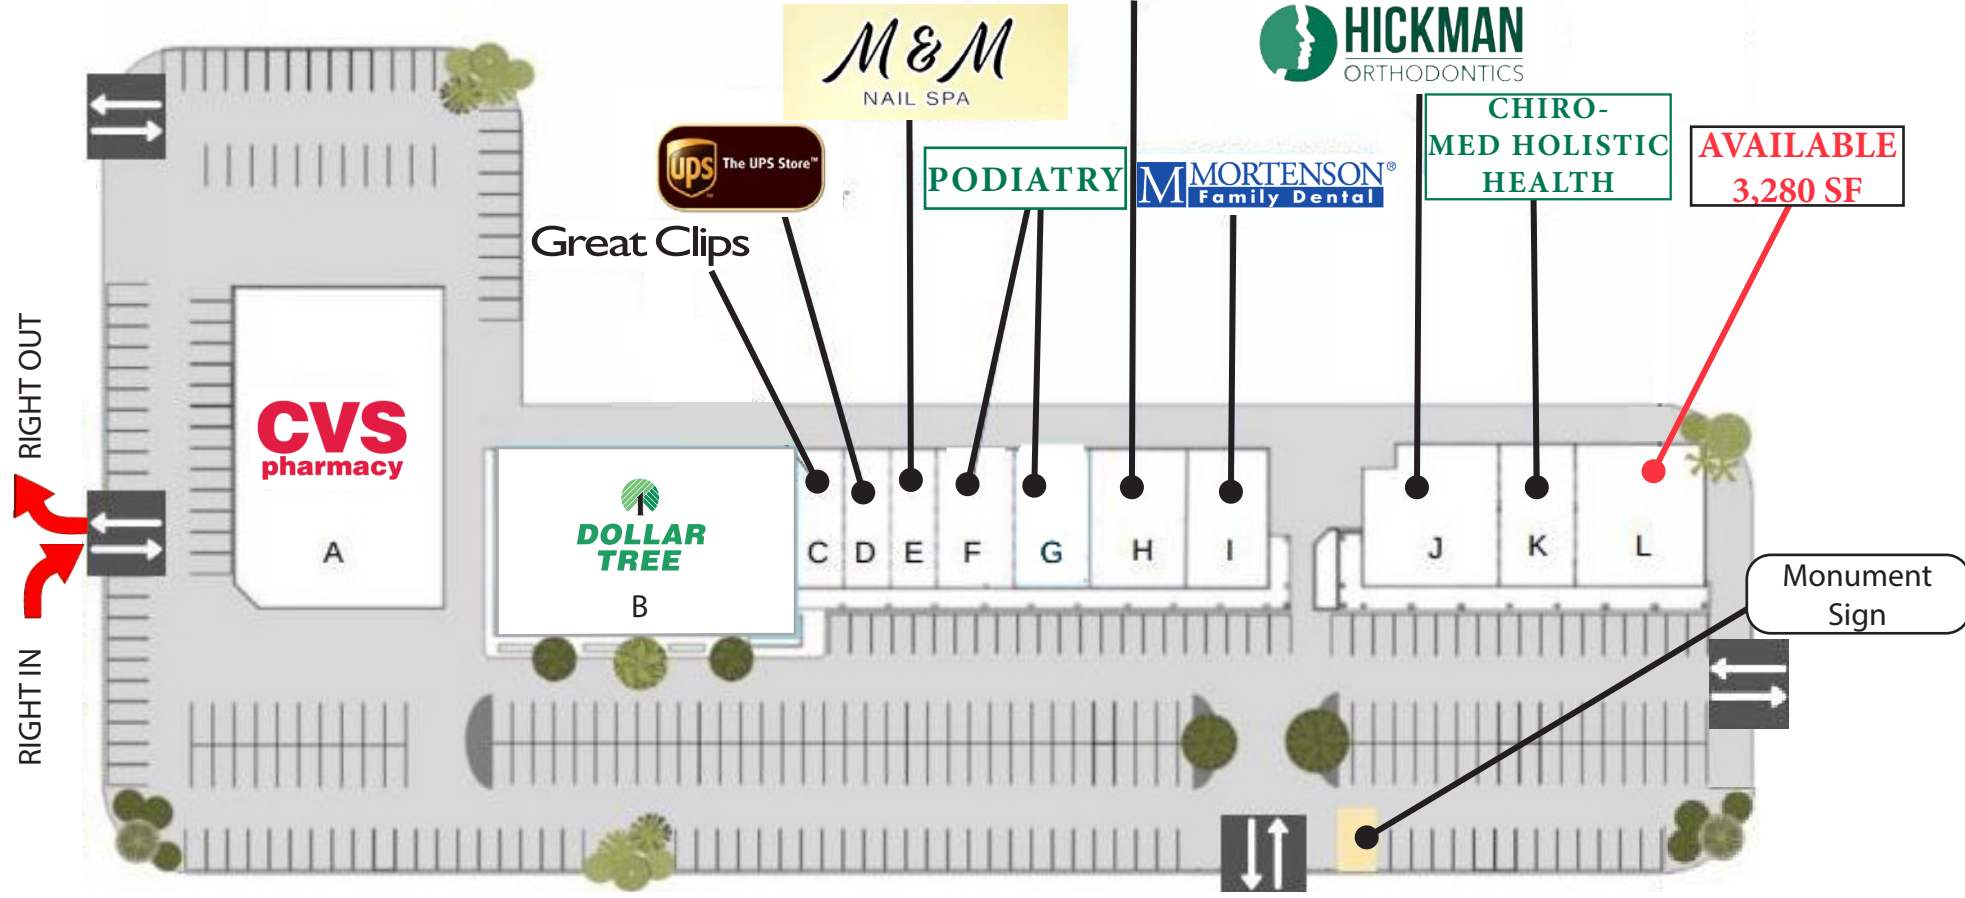

## HIGHLIGHTS

- 41,909 SF retail center anchored by CVS Pharmacy and Dollar Tree
- LED monument sign with electronic message center
- Excellent visibility and access from US Route 22 & 3 and Columbia Rd
- Population of 55,178 within a three mile radius with an average household income of \$156,917
- Retailers in the area include CVS Pharmacy, Kroger, Menards, Sam's Club, Meijer, At Home and many more
- Restaurants in the area include McDonald's, Sonic Drive-In, LaRosa's, Skyline Chili, Mac's Pizza Pub and many more

# TWENTY MILE PLAZA

3116 US Route 22  
Maineville, OH 45039

**Anchor**  
ASSOCIATES

# TWENTY MILE PLAZA

3116 US Route 22

Maineville, OH 45039

SPACE	TENANT	SF
A	CVS PHARMACY	10,880
B	DOLLAR TREE	10,400
C	GREAT CLIPS	1,200
D	THE UPS STORE	1,200
E	M&M NAIL SPA	1,200
F	PODIATRY	1,300
G	PODIATRY	1,606
H	BEST-WALKER INSURANCE	1,534
I	MORTENSON DENTAL	3,511
J	HICKMAN ORTHODONTICS	3,306
K	CHIRO HOLISTIC HEALTH	1,920
L	AVAILABLE	3,280