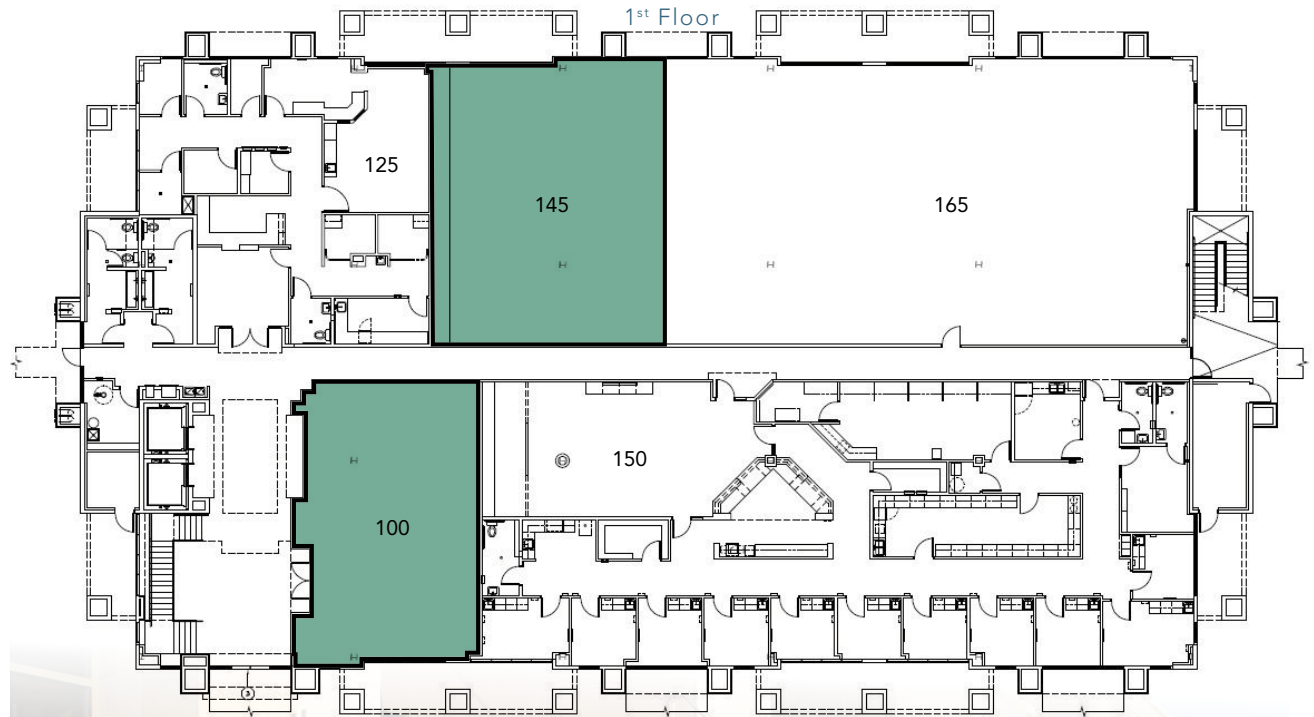

BUILDING SIZE 34,048 SF

TIs NEGOTIABLE

SUITE 100 1,560 RSF

SUITE 145 2,022 RSF

FOR MORE INFORMATION

TRACY ALTEMUS, CCIM

602/443-4022 taltamus@ensemble.net

ensemble.net