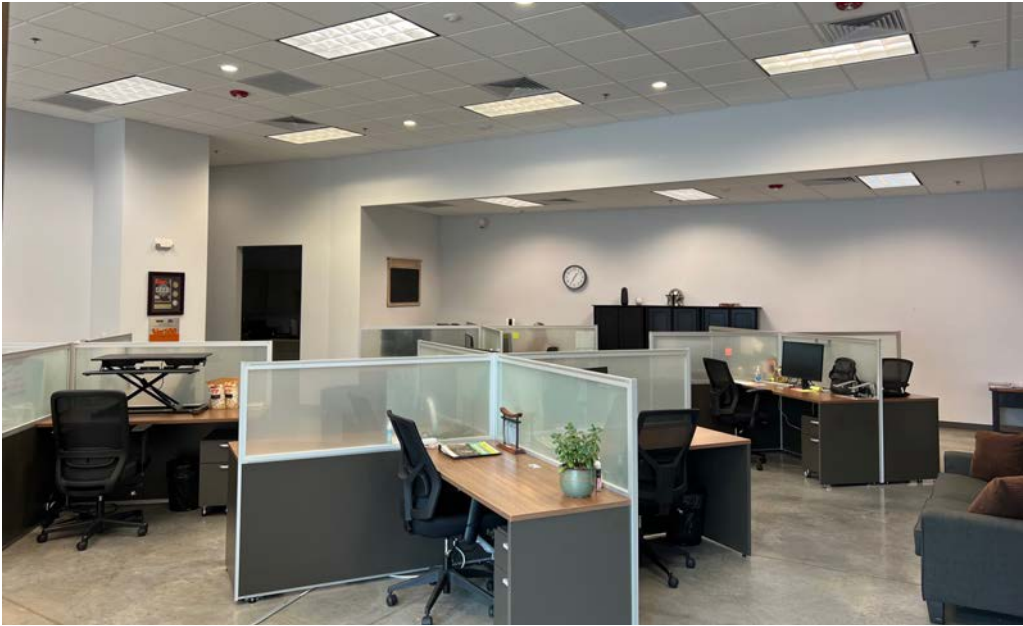

INTERIOR PHOTOS 3301 S MARKET ST, SUITE 104 | ROGERS, AR