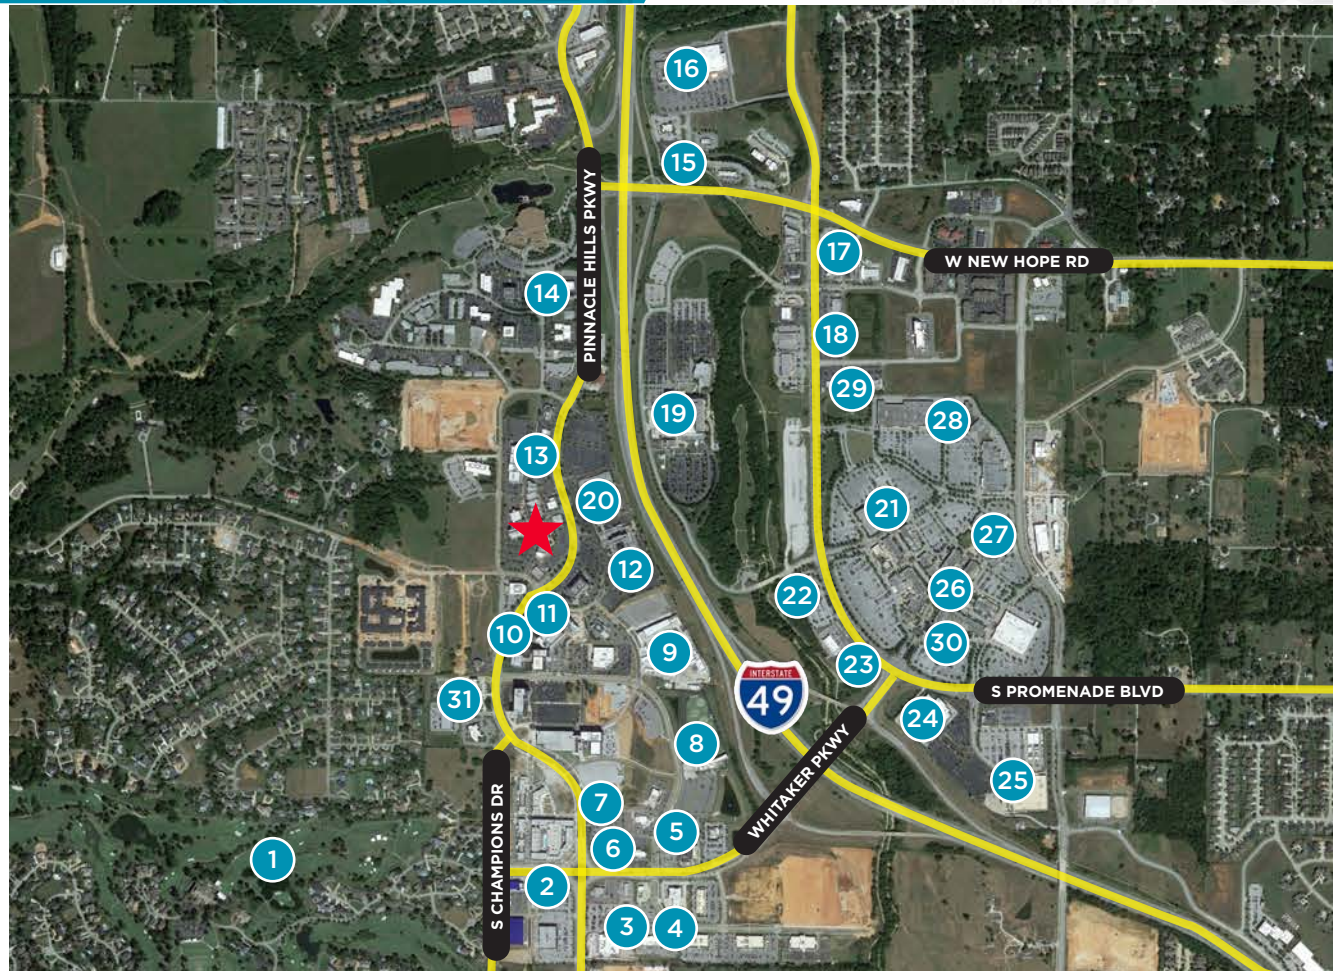

PINNACLE CENTER II

DATE: 04.20.2017

1ST FLOOR BOMA

356
RETAIL

239
AREA
RESTAURANTS

33
HOTELS

*Information provided within 3 mile radius

- | | | | | |
|--|--|--|---|--|
| 1. Pinnacle Country Club | 6. Chuy's Mexican Food | 13. Grub's, Bonefish Grill, Cold Stone | 18. Five Guys, Firehouse Subs, Mojitos, TCBY, Starbucks | 25. Target |
| 2. Newk's Eatery, Hero's Coffee, Wellingtons, Luma, Orange Theory, Walker Bros | 7. Wright's BBQ, Cappricio, Lavish Nail Lounge | 14. Debbie's Family Pharmacy, Howse | 19. Mercy Hospital | 26. Big Orange, P.F., Chang's, Local Lime |
| 3. Walmart Neighborhood Market, Torchy's Tacos | 8. Tacos4Life, Walkons, Saltgrass | 15. Red Lobster, Olive Garden, Steak n' Shake, Bariola's Pizzeria, Einstein Bros | 20. Rogers Convention Center | 27. Dave & Buster's |
| 4. Fuzzy's Taco Shop, Mirabella's Table, Uptown Taphouse, Arvest | 9. TopGolf | 16. The Home Depot | 21. Dillard's | 28. Ulta, Old Navy, Hobby Lobby, T.J. Maxx, Carter's |
| 5. Pei Wei, Chick-fil-A, | 10. Walmart Amp | 17. Walgreens, Splash, Culver's | 22. Best Buy | 29. Swig, Oasis Nail Bar |
| | 11. Ruth's Chris Steakhouse | | 23. Longhorn Steakhouse | 30. Pinnacle Hills Promenade |
| | 12. Tropical Smoothie | | 24. Bass Pro Shops | 31. Signature Bank |
| | 13. Embassy Suites | | | |