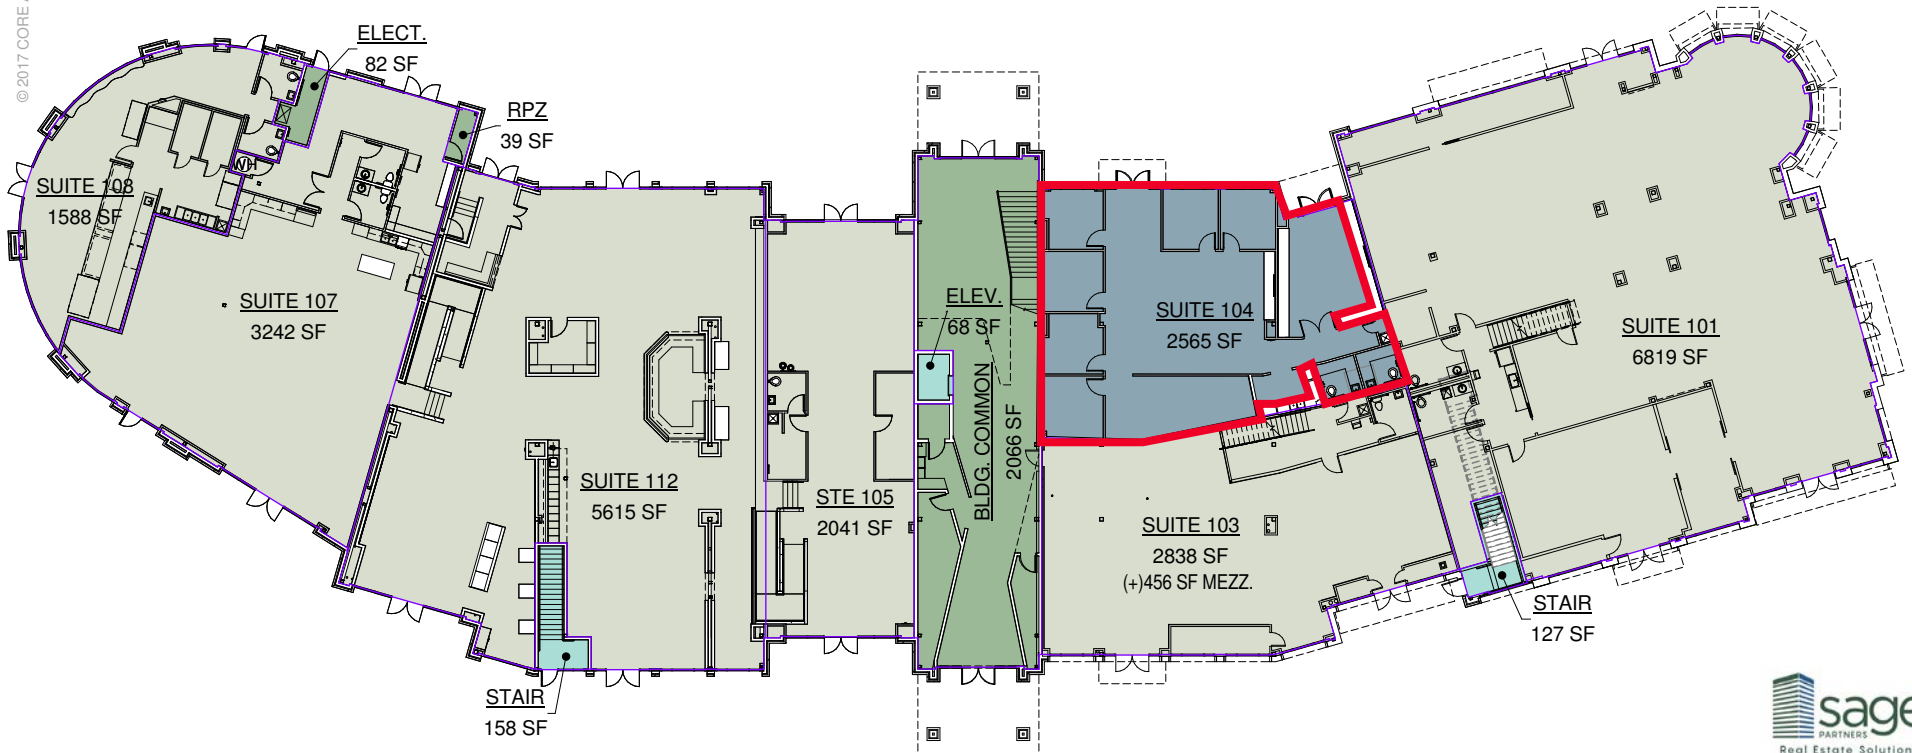

INTERIOR PHOTOS 3301 S MARKET ST, SUITE 104 | ROGERS, AR

FLOOR PLAN 3301 S MARKET ST, SUITE 104 | ROGERS, AR

© 2017 CORE ARCHITECTS, INC. ALL RIGHTS RESERVED

- Building Common Area
- Major Vertical Penetration
- Office Area
- Store Area