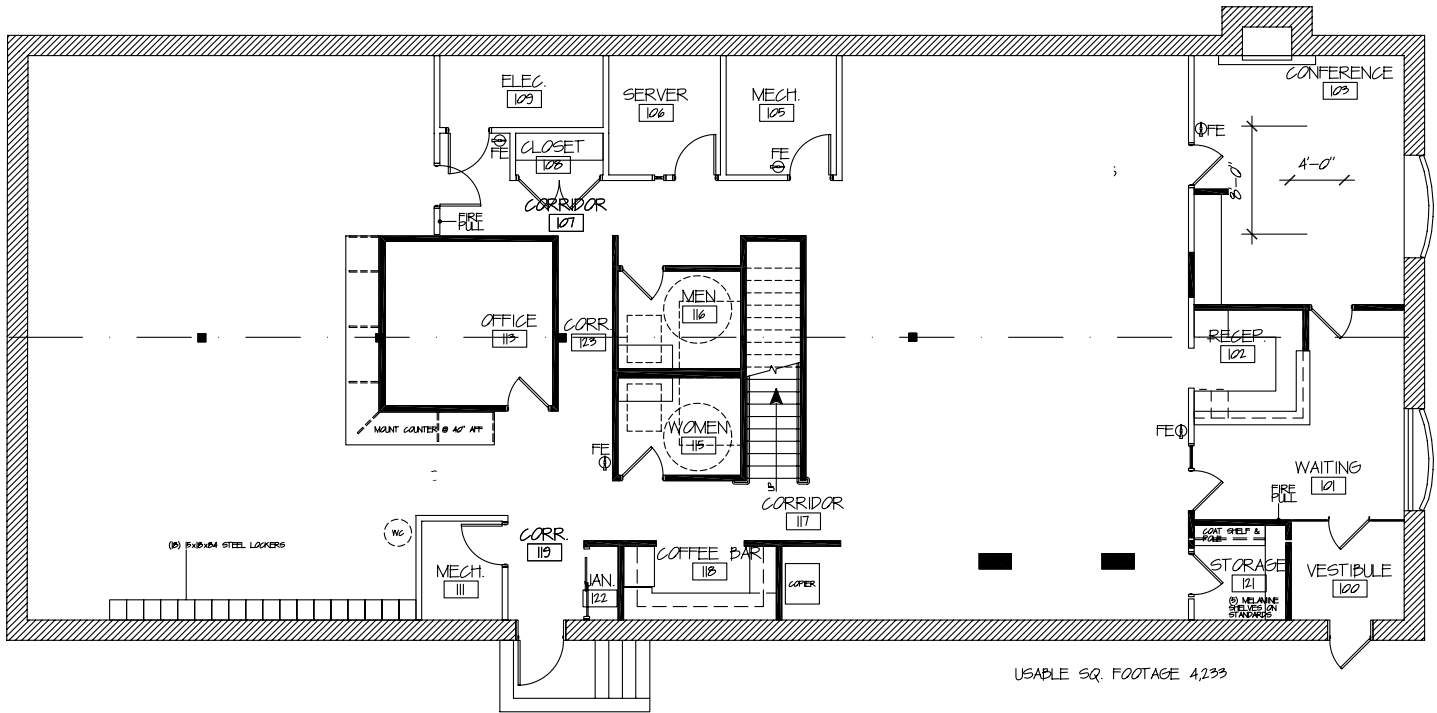

Floor Plans

First Level:

Second Level:

Site Overview

Drive Times

1 Minute
(0.2 Miles)
to I-41 via
Greenfield
Avenue

11 Minutes
(8 Miles) to
Downtown
Milwaukee
Via I-94

6 Minutes
(2.4 Miles)
to I-94 via
HWY-100