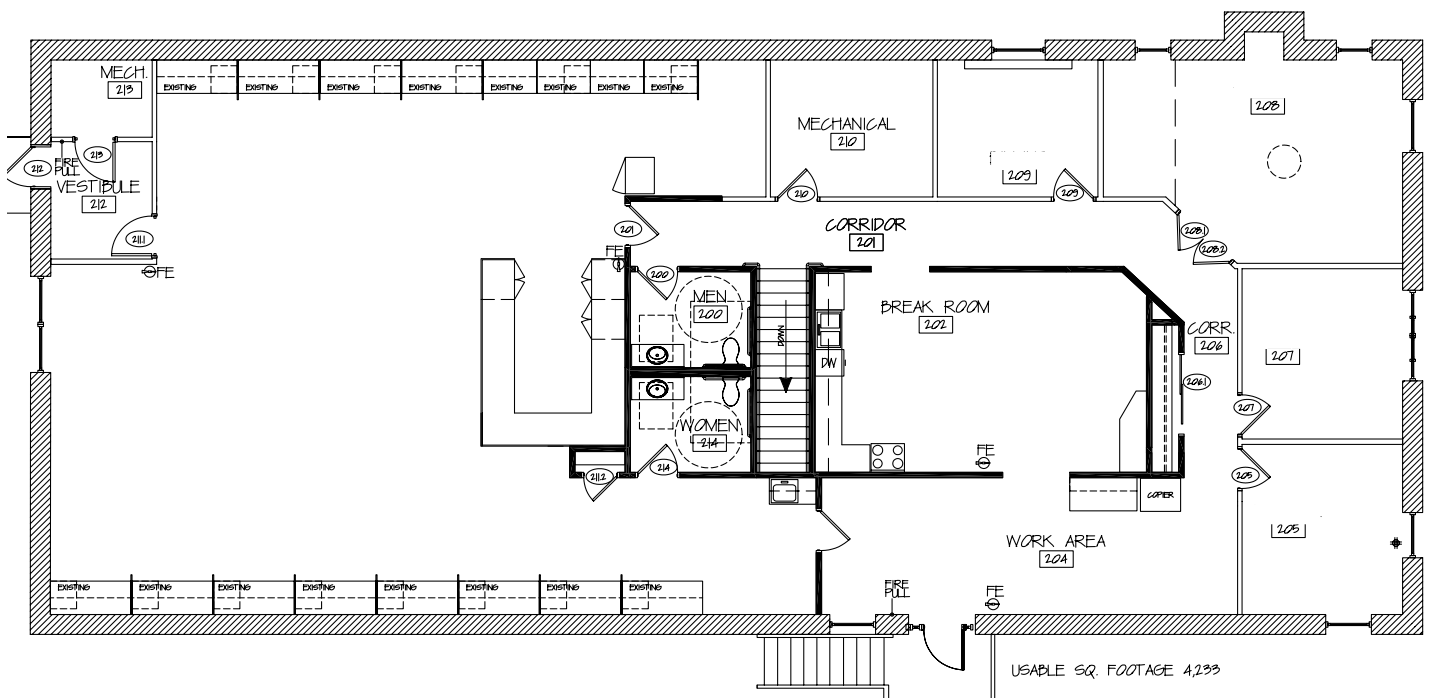

Floor Plans

First Level:

Second Level:

Site Overview

Drive Times

1 Minute
(0.2 Miles)
to I-41 via
Greenfield
Avenue

11 Minutes
(8 Miles) to
Downtown
Milwaukee
Via I-94

6 Minutes
(2.4 Miles)
to I-94 via
HWY-100