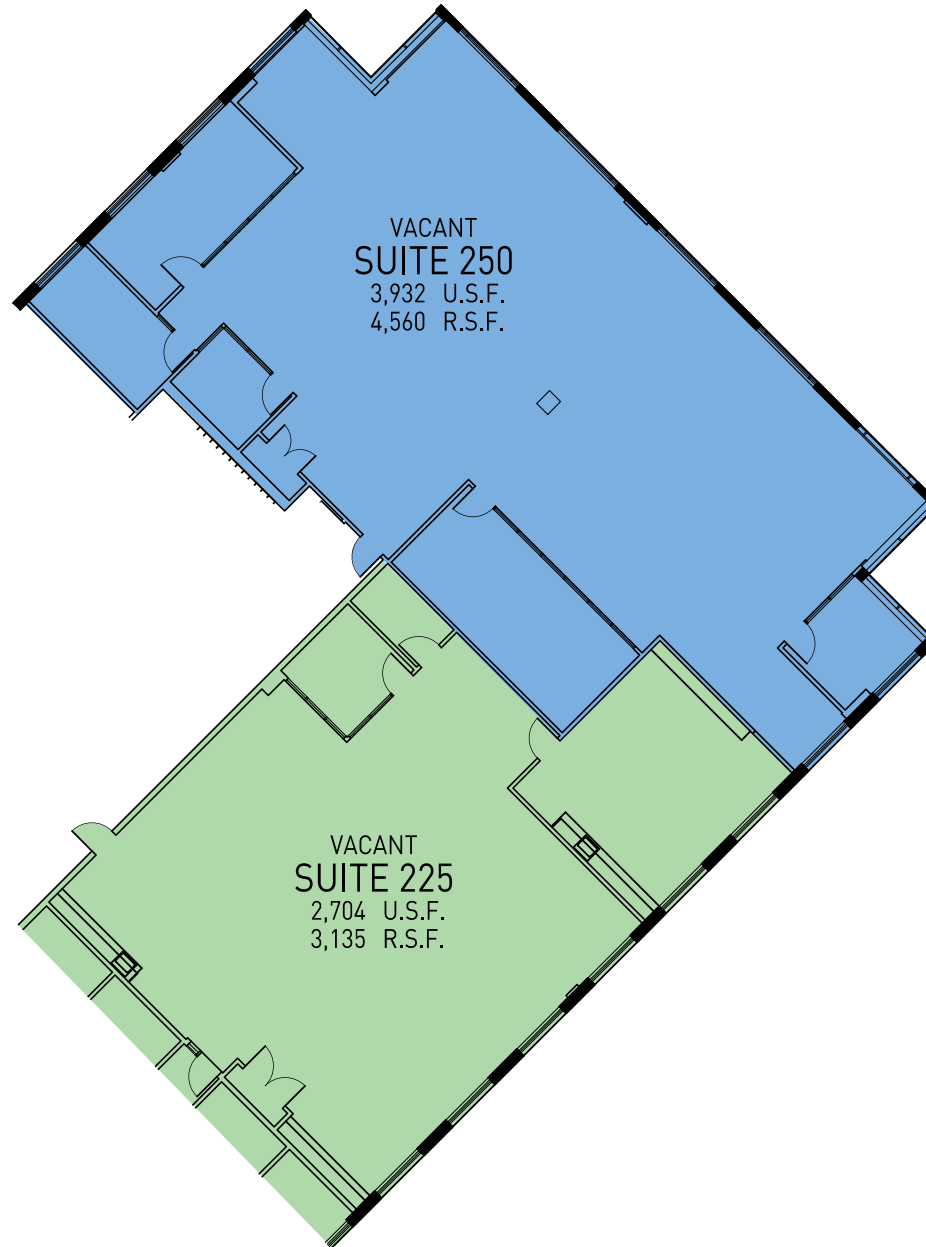

Available SF
5740 S. Eastern Ave.
Suite 225 & Suite 250 - 7,695 RSF
Suite 225 - 3,135 RSF
Suite 250 - 4,560 RSF

5820 S. Eastern Ave.
Suite 100 - 11,449 RSF

Parking 5.00 / 1,000 SF

Year Built 1998

Lease Rate per SF \$2.00

The award-winning architecture and 5-acres of desert landscaping at Miracle Flights Plaza will greet your employees and clients as they arrive.

FOR LEASE

Building 5740

Suite 225-250 - 7,695 RSF

Suite 225 - 3,135 RSF

Suite 250 - 4,560 RSF

FOR LEASE

Building 5820

Suite 100- 11,449 RSF

FOR LEASE

Building 5820

Suite 100- 9,202 RSF

Suite 160- 3,430 RSF

FOR LEASE

Building 5820

Suite 100- 3,318 RSF

Suite 125- 4,660 RSF

Suite 160- 3,431 RSF

NEWMARK

FOR LEASE

NEWMARK