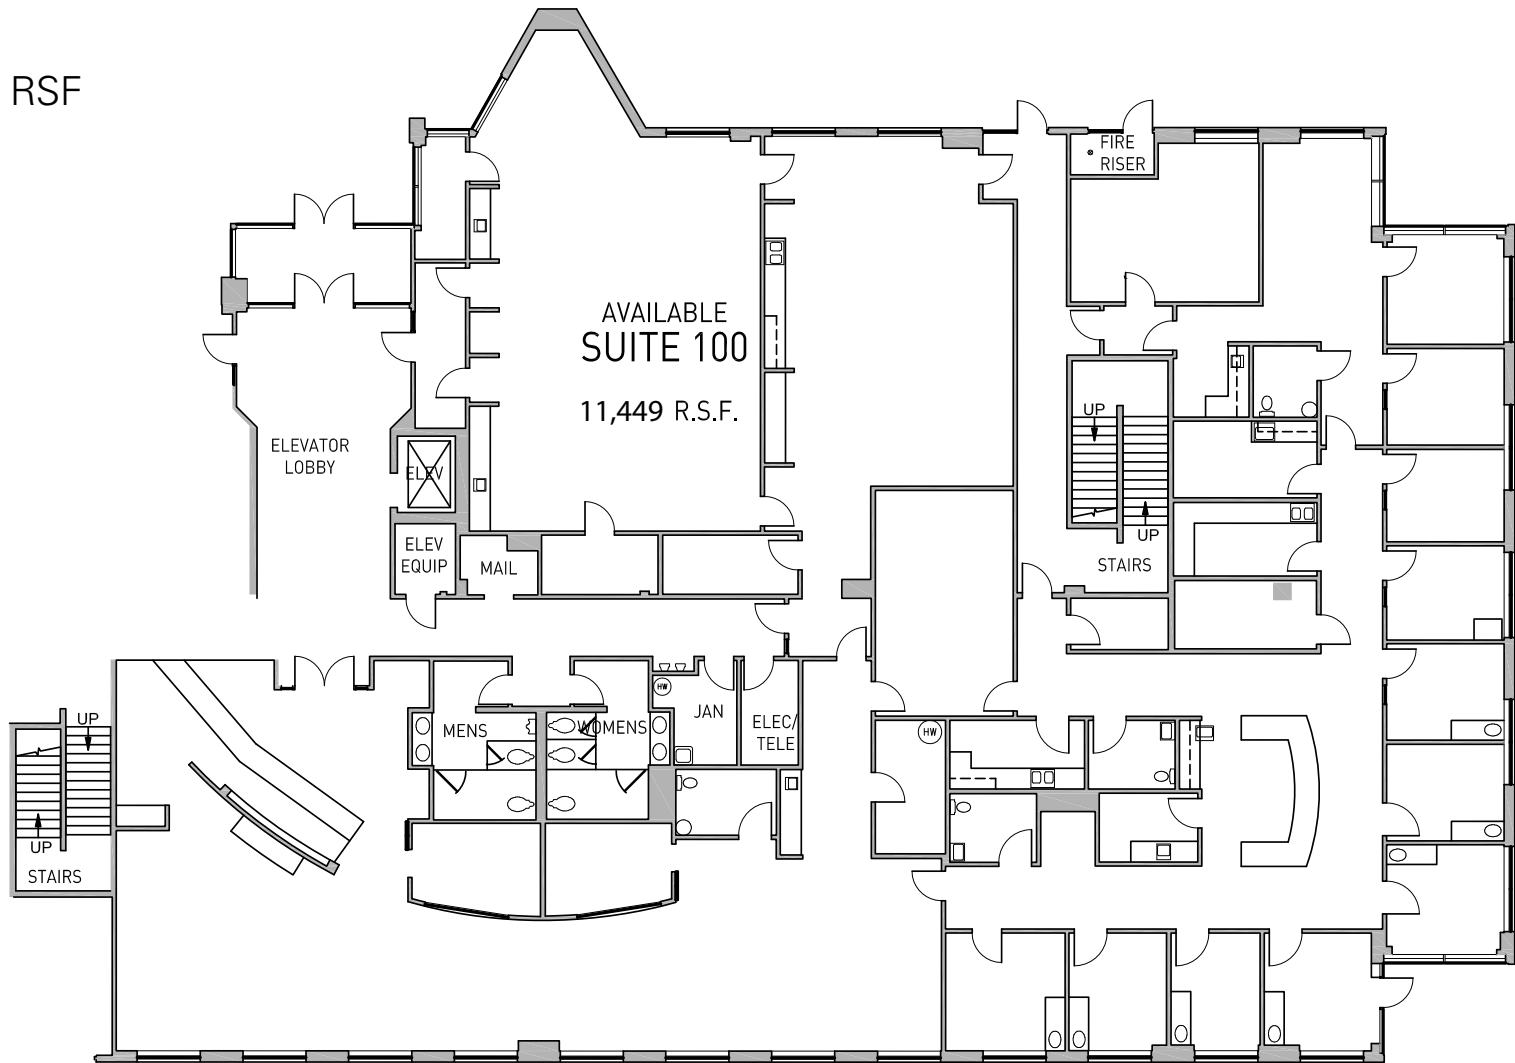

Available SF
5740 S. Eastern Ave.
Suite 225 & Suite 250 - 7,695 RSF
Suite 225 - 3,135 RSF
Suite 250 - 4,560 RSF

5820 S. Eastern Ave.
Suite 100 - 11,449 RSF

Parking 5.00 / 1,000 SF

Year Built 1998

Lease Rate per SF \$2.00

The award-winning architecture and 5-acres of desert landscaping at Miracle Flights Plaza will greet your employees and clients as they arrive.

FOR LEASE

Building 5740

Suite 225-250 - 7,695 RSF

Suite 225 - 3,135 RSF

Suite 250 - 4,560 RSF

FOR LEASE

Building 5820

Suite 100- 11,449 RSF

FOR LEASE

Building 5820

Suite 100- 9,202 RSF

Suite 160- 3,430 RSF

FOR LEASE

Building 5820

Suite 100- 3,318 RSF

Suite 125- 4,660 RSF

Suite 160- 3,431 RSF

NEWMARK

FOR LEASE

NEWMARK