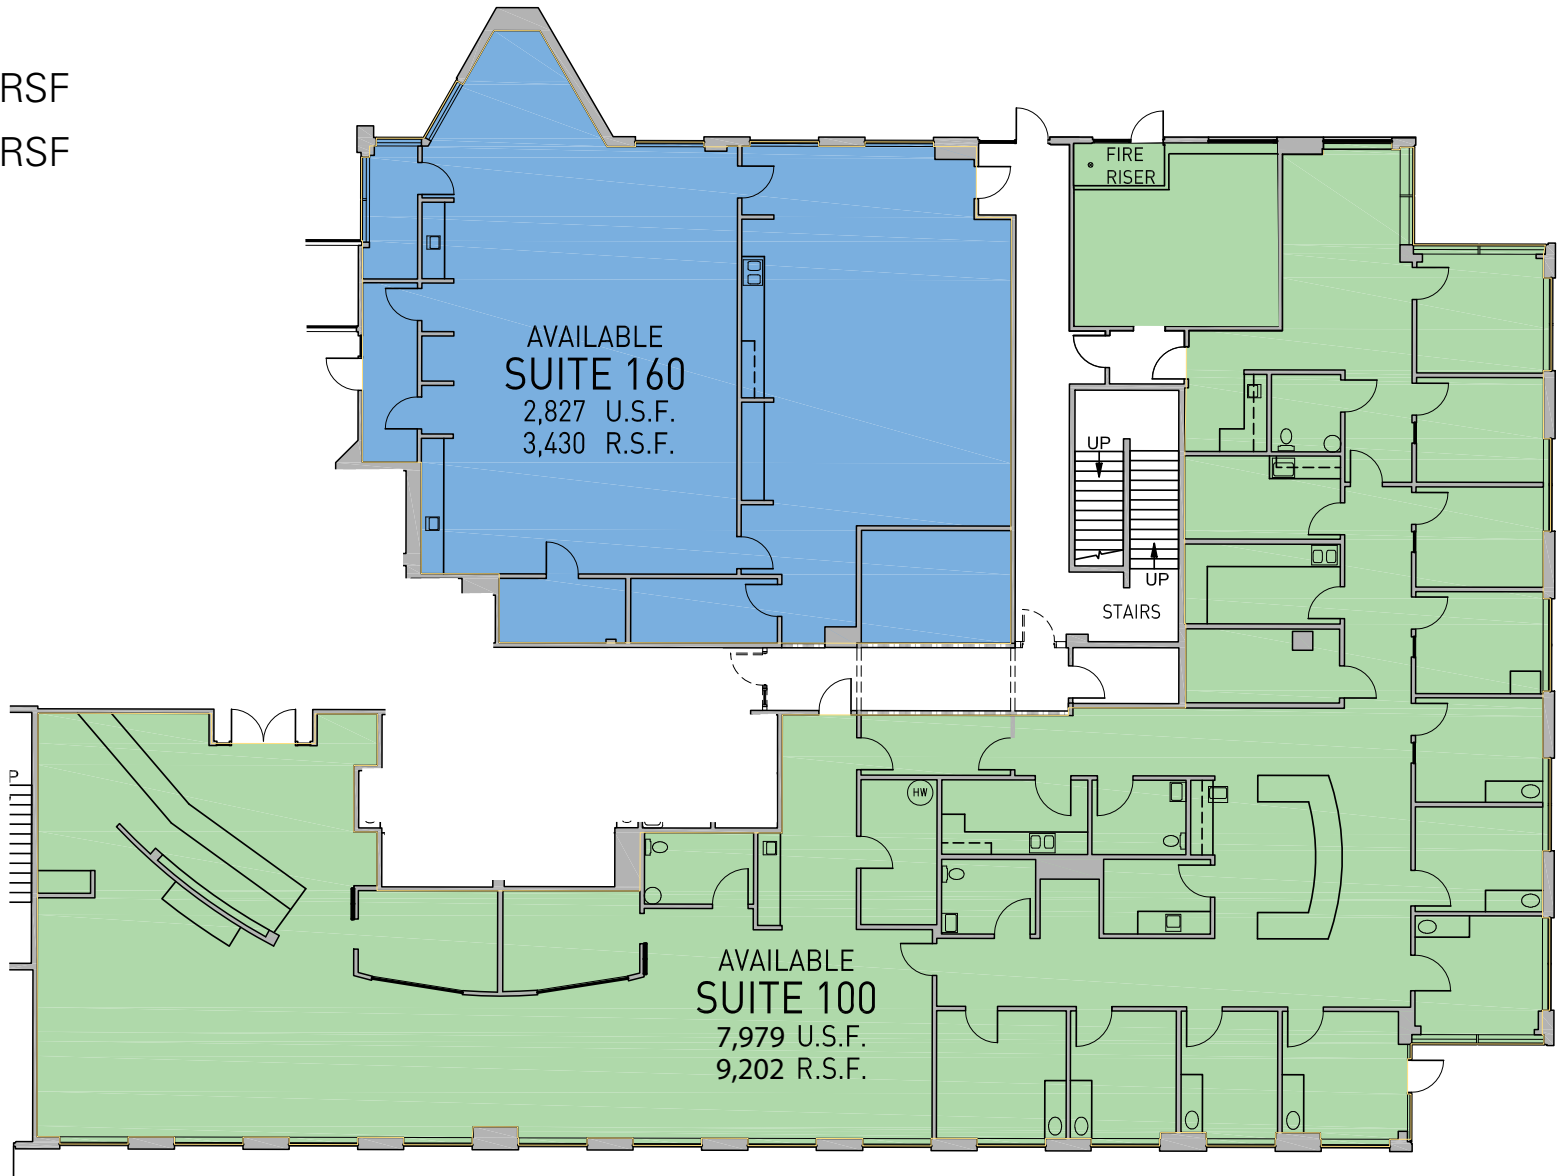

The award-winning architecture and 5-acres of desert landscaping at Miracle Flights Plaza will greet your employees and clients as they arrive.

FOR LEASE

Building 5740

Suite 225-250 - 7,695 RSF

Suite 225 - 3,135 RSF

Suite 250 - 4,560 RSF

FOR LEASE

Building 5820

Suite 100- 11,449 RSF

FOR LEASE

Building 5820

Suite 100- 9,202 RSF

Suite 160- 3,430 RSF

FOR LEASE

Building 5820

Suite 100- 3,318 RSF

Suite 125- 4,660 RSF

Suite 160- 3,431 RSF

NEWMARK

FOR LEASE

NEWMARK