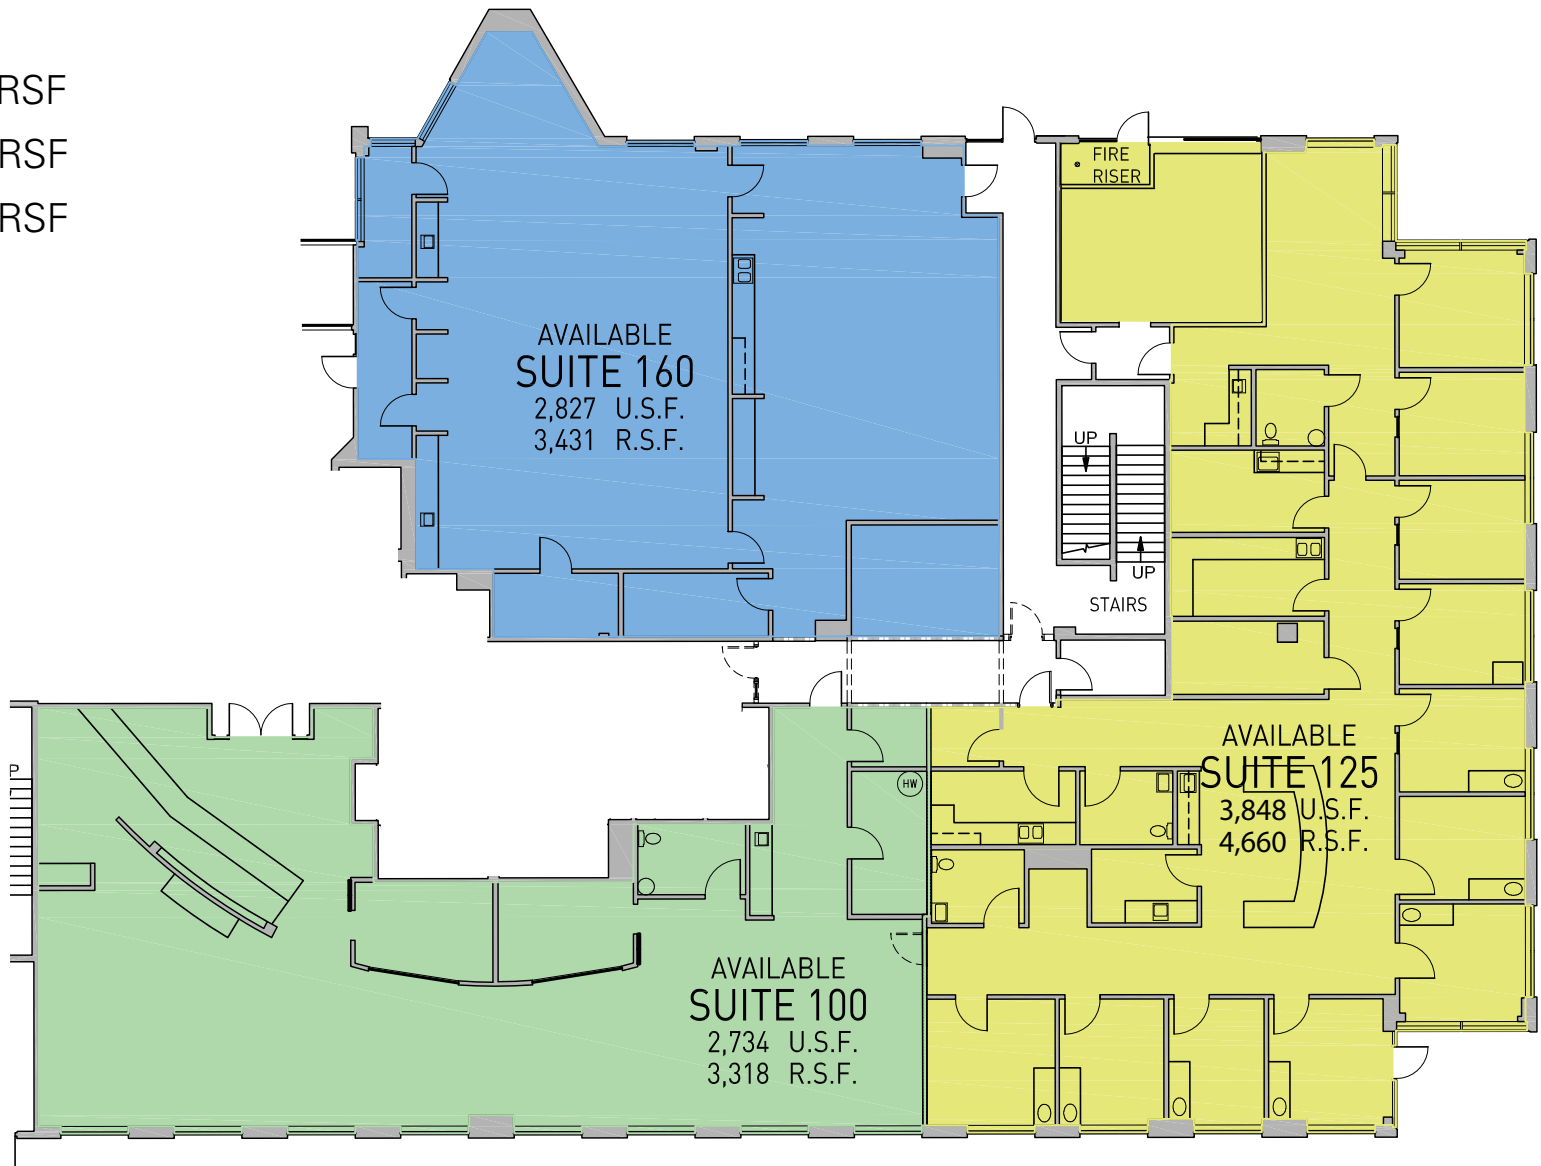

The award-winning architecture and 5-acres of desert landscaping at Miracle Flights Plaza will greet your employees and clients as they arrive.

FOR LEASE

Building 5740

Suite 225-250 - 7,695 RSF

Suite 225 - 3,135 RSF

Suite 250 - 4,560 RSF

FOR LEASE

Building 5820

Suite 100- 11,449 RSF

FOR LEASE

Building 5820

Suite 100- 9,202 RSF

Suite 160- 3,430 RSF

FOR LEASE

Building 5820

Suite 100- 3,318 RSF

Suite 125- 4,660 RSF

Suite 160- 3,431 RSF

NEWMARK

FOR LEASE

NEWMARK