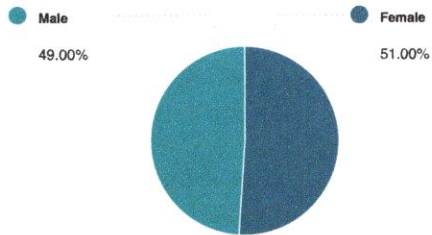

301 6th St Sw, Winter Haven, FL 33880-3317, Polk County

APN: 26-28-29-631000-000210 CLIP: 4604921992

POPULATION

SUMMARY

Estimated Population	43,354
Population Growth (since 2010)	9.5%
Population Density (ppl / mile)	1,123
Median Age	36

HOUSEHOLD

Number of Households	14,590
Household Size (ppl)	3
Households w/ Children	11,752

AGE

GENDER

MARITAL STATUS

HOUSING

SUMMARY

Median Home Sale Price	\$150,700
Median Dwelling Age	1981 years
Median Value of Home Equity	
Median Mortgage Debt	