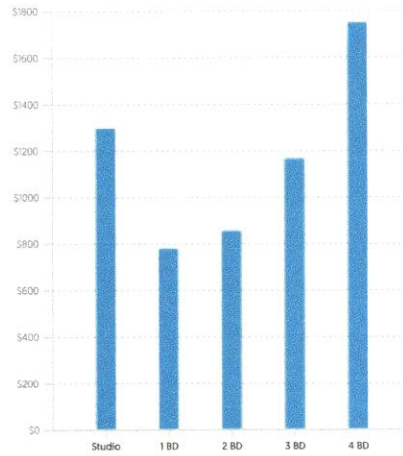

FAIR MARKET RENTS (COUNTY)

QUALITY OF LIFE

WORKERS BY INDUSTRY

Agricultural, Forestry, Fishing	296
Mining	
Construction	1,630
Manufacturing	1,085
Transportation and Communications	1,377
Wholesale Trade	574
Retail Trade	2,921
Finance, Insurance and Real Estate	1,109
Services	7,041
Public Administration	1,074
Unclassified