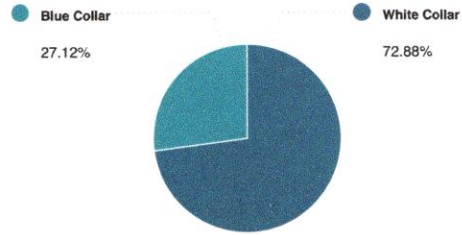

OCCUPANCY

FAIR MARKET RENTS (COUNTY)

QUALITY OF LIFE

WORKERS BY INDUSTRY

Agricultural, Forestry, Fishing	296
Mining	
Construction	1,630
Manufacturing	1,085
Transportation and Communications	1,377
Wholesale Trade	574
Retail Trade	2,921
Finance, Insurance and Real Estate	1,109
Services	7,041
Public Administration	1,074
Unclassified	

WORKFORCE

HOUSEHOLD INCOME

Average Household Income

$50,502

Average Per Capita Income

$24,399