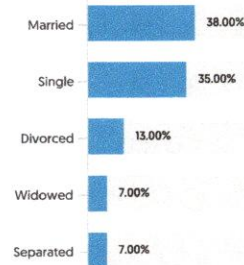

HOUSEHOLD

Number of Households	14,590
Household Size (ppl)	3
Households w/ Children	11,752

AGE

GENDER

MARITAL STATUS

HOUSING

SUMMARY

Median Home Sale Price	\$150,700
Median Dwelling Age	1981 years
Median Value of Home Equity	
Median Mortgage Debt	

STABILITY

Annual Residential Turnover	12.31%
5+ Years in Residency	
Median Years in Residency	

OCCUPANCY

FAIR MARKET RENTS (COUNTY)

QUALITY OF LIFE

WORKERS BY INDUSTRY

Agricultural, Forestry, Fishing	296
Mining	
Construction	1,630
Manufacturing	1,085
Transportation and Communications	1,377
Wholesale Trade	574
Retail Trade	2,921
Finance, Insurance and Real Estate	1,109
Services	7,041
Public Administration	1,074
Unclassified	

WORKFORCE

HOUSEHOLD INCOME

Average Household Income

\$50,502

Average Per Capita Income

\$24,399

COMMUTE METHOD

Median Travel Time **26 min**