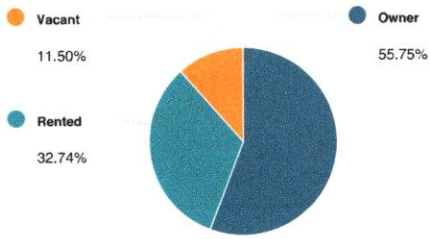

HOUSEHOLD

Number of Households	14,590
Household Size (ppl)	3
Households w/ Children	11,752

AGE

GENDER

MARITAL STATUS

HOUSING

SUMMARY

Median Home Sale Price	\$150,700
Median Dwelling Age	1981 years
Median Value of Home Equity	
Median Mortgage Debt	

STABILITY

Annual Residential Turnover	12.31%
5+ Years in Residency	
Median Years in Residency	

OCCUPANCY

FAIR MARKET RENTS (COUNTY)

QUALITY OF LIFE

WORKERS BY INDUSTRY

Agricultural, Forestry, Fishing	296
Mining	
Construction	1,630
Manufacturing	1,085
Transportation and Communications	1,377
Wholesale Trade	574
Retail Trade	2,921
Finance, Insurance and Real Estate	1,109
Services	7,041
Public Administration	1,074
Unclassified	