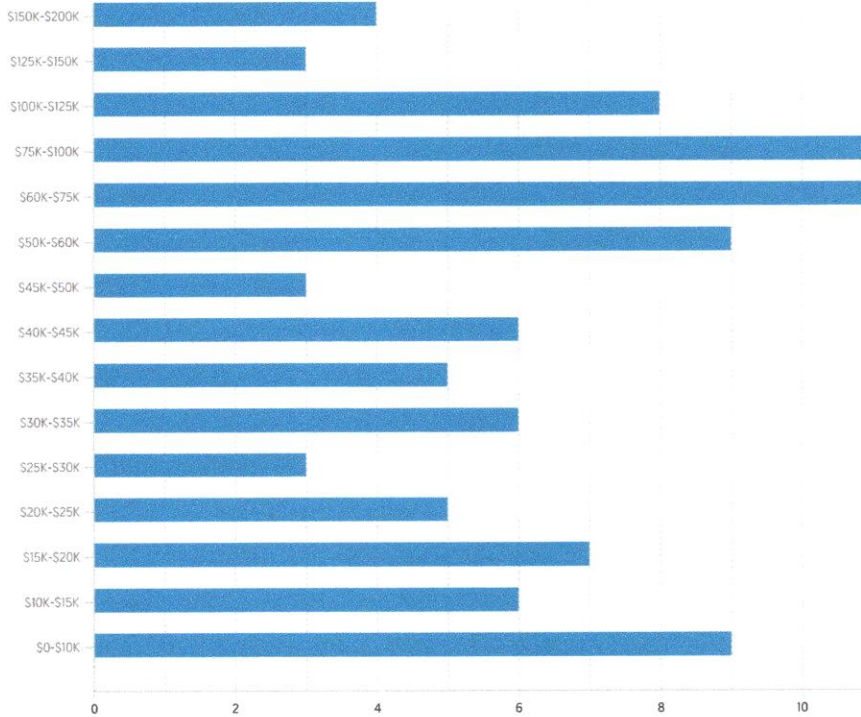

WORKFORCE

HOUSEHOLD INCOME

Average Household Income

\$50,502

Average Per Capita Income

\$24,399

COMMUTE METHOD

Median Travel Time **26 min**