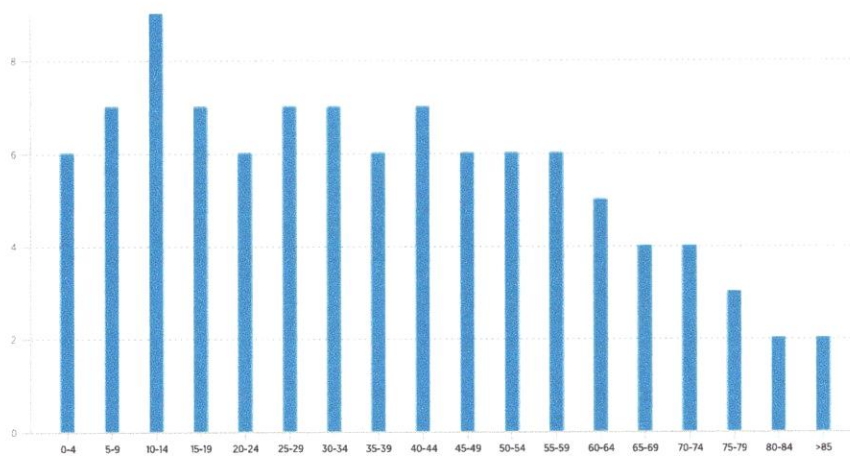

301 6th St Sw, Winter Haven, FL 33880-3317, Polk County

APN: 26-28-29-631000-000210 CLIP: 4604921992

POPULATION

SUMMARY

Estimated Population	43,354
Population Growth (since 2010)	9.5%
Population Density (ppl / mile)	1,123
Median Age	36

HOUSEHOLD

Number of Households	14,590
Household Size (ppl)	3
Households w/ Children	11,752

AGE

GENDER

MARITAL STATUS

HOUSING

SUMMARY

Median Home Sale Price	\$150,700
Median Dwelling Age	1981 years
Median Value of Home Equity	
Median Mortgage Debt	