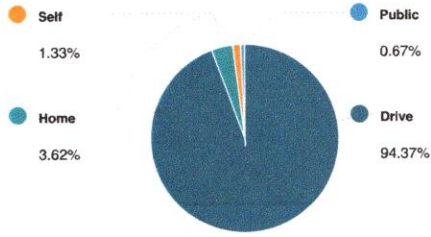

STABILITY

Annual Residential Turnover	12.31%
5+ Years in Residency	
Median Years in Residency	

OCCUPANCY

FAIR MARKET RENTS (COUNTY)

QUALITY OF LIFE

WORKERS BY INDUSTRY

Agricultural, Forestry, Fishing	296
Mining	
Construction	1,630
Manufacturing	1,085
Transportation and Communications	1,377
Wholesale Trade	574
Retail Trade	2,921
Finance, Insurance and Real Estate	1,109
Services	7,041
Public Administration	1,074
Unclassified	

WORKFORCE

HOUSEHOLD INCOME

Average Household Income

\$50,502

Average Per Capita Income

\$24,399

COMMUTE METHOD

Median Travel Time **26 min**