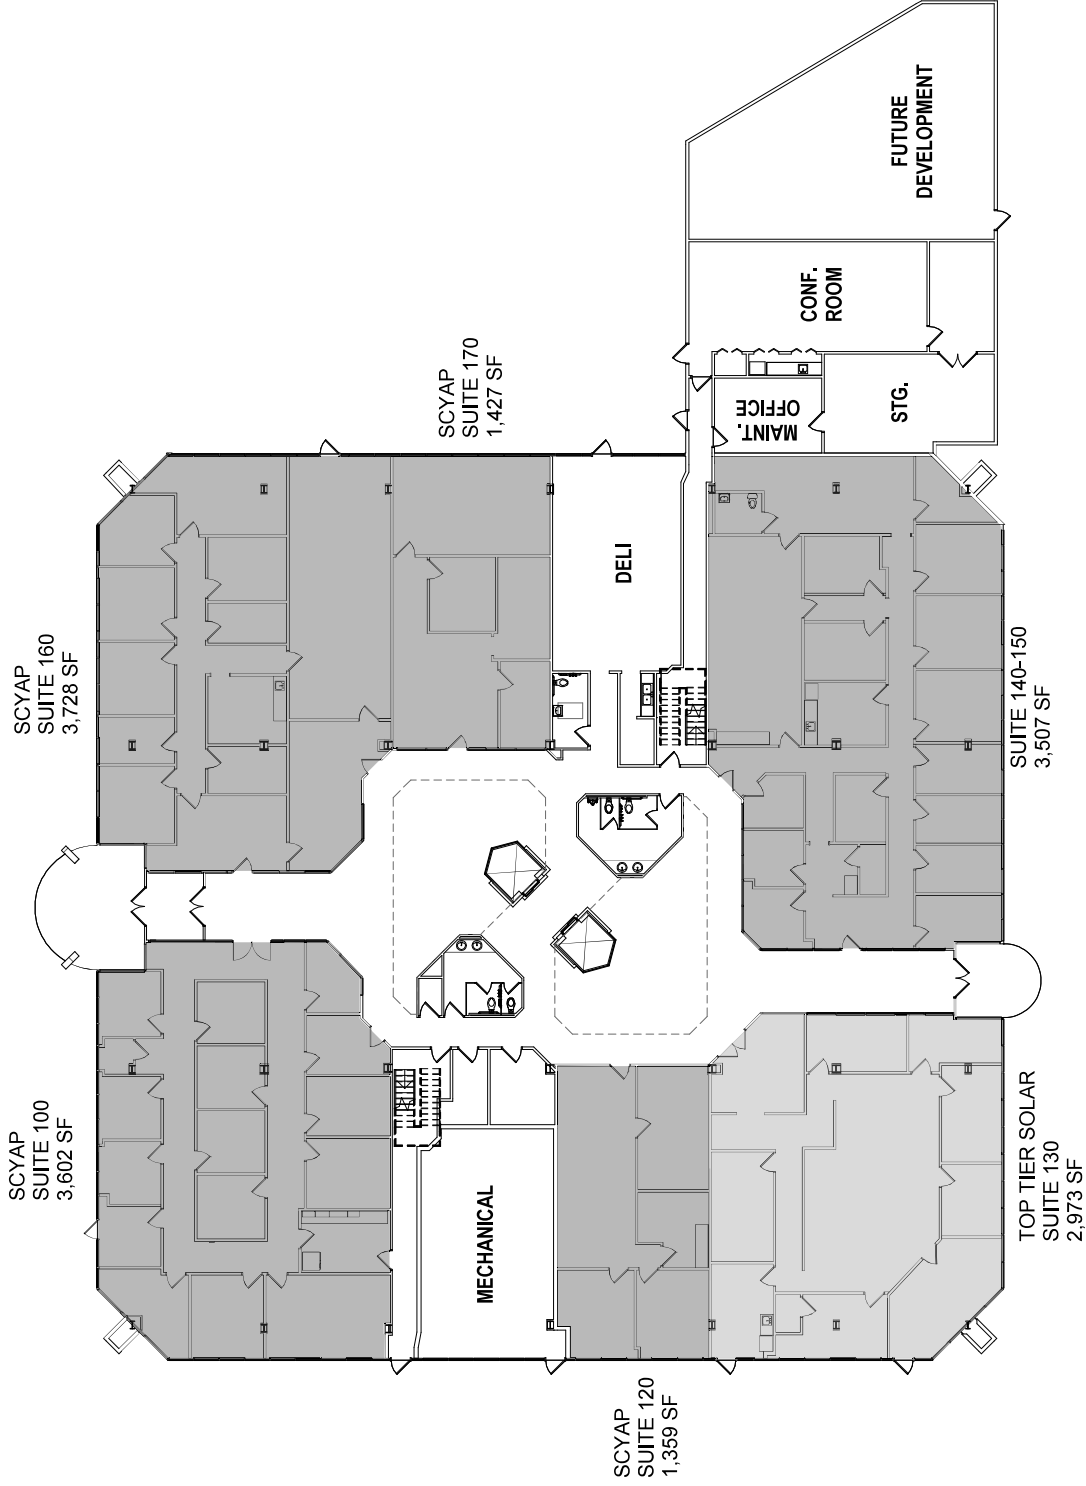

ATRIUM - FIRST FLOOR

140 STONERIDGE DR, COLUMBIA, SC 29210
THE ATRIUM AT STONERIDGE

FIRST FLOOR PLAN
1" = 20'-0"