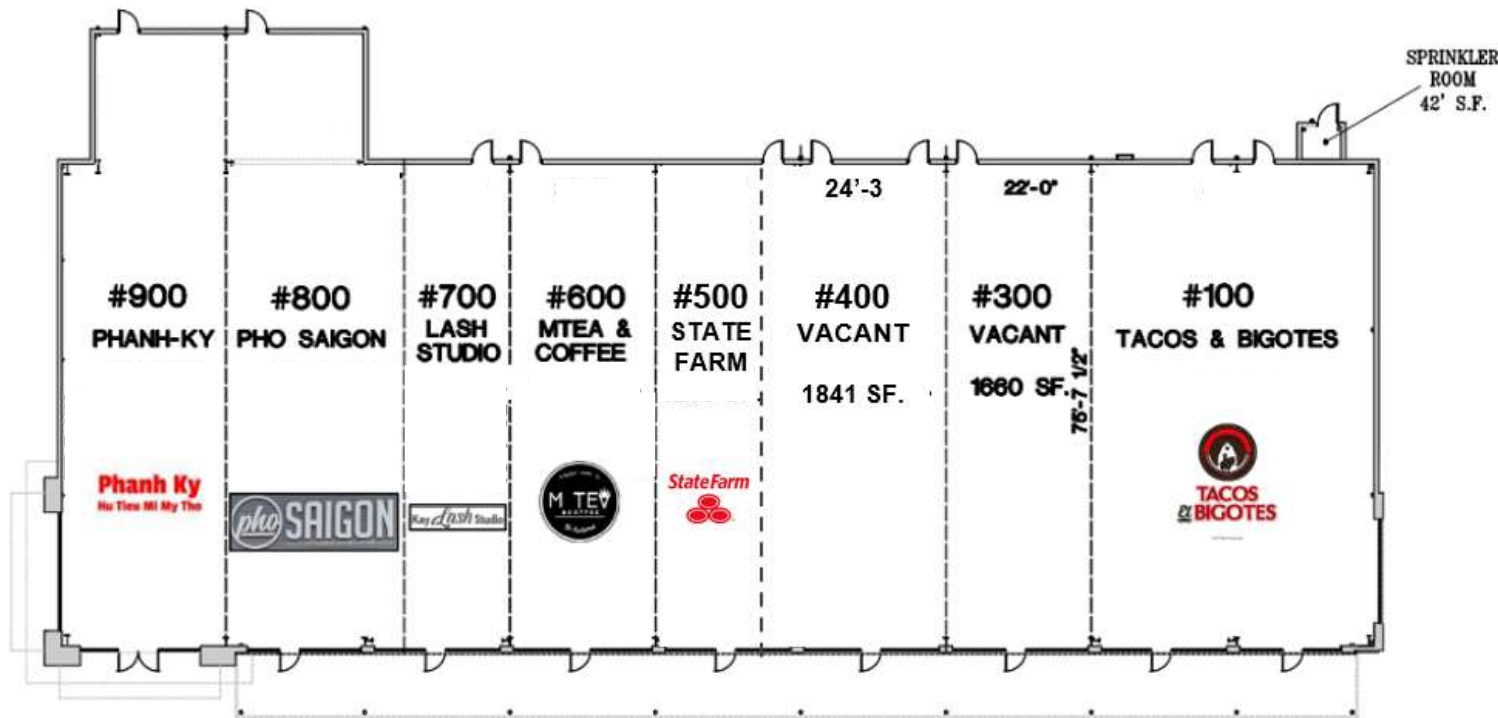

**THE MARKET PLACE @ 249
BUILDING-E
12661 TOMBALL PKWY, HOUSTON TX 77086
BUILDING_E= 15,768 SF
TOTAL AVAILABLE = 3,501 SF**

Tenant List:

SUITE	NAME
#100	TACOS EL BIGOTE
#300	VACANT
#400	VACANT
#500	STATE FARM
#600	MTEA & COFFEE
#700	KAY LASH STUDIO
#800	PHO SAIGON
#900	PHANH-KY