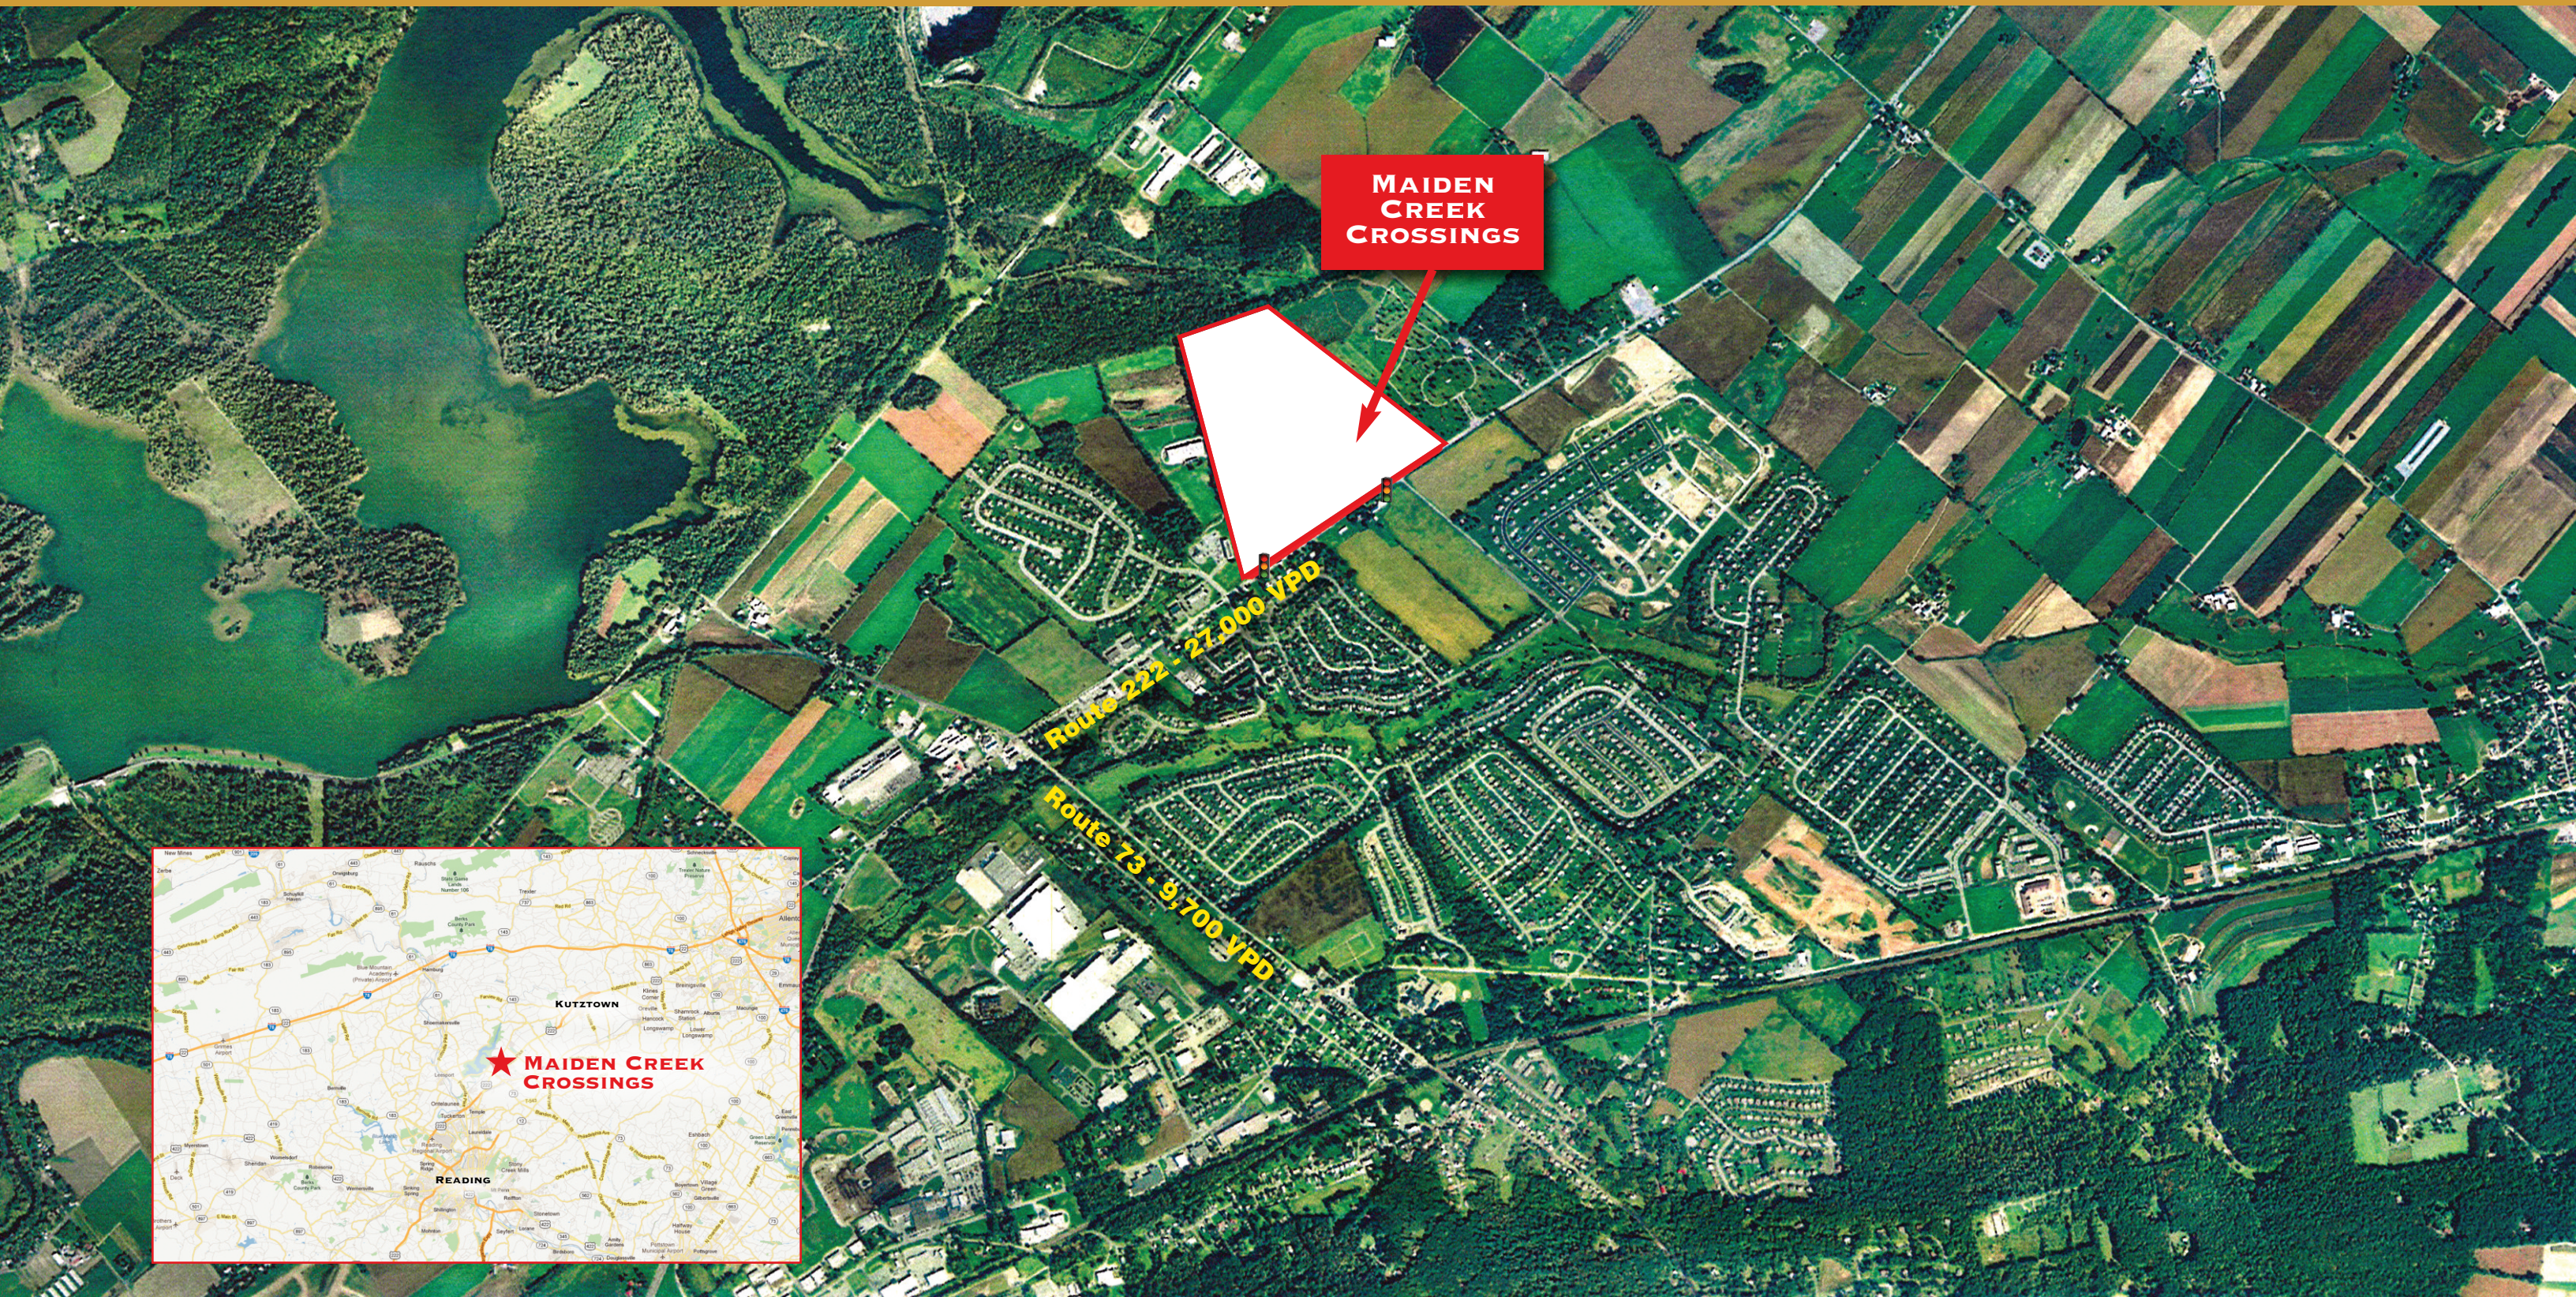

MAIDEN CREEK CROSSINGS

RTE 222 & SCHAEFFER RD ♦ MAIDENCREEK (KUTZTOWN), PA 19511

BERKS COUNTY

BERKS COUNTY • PA

MAIDEN CREEK

RTE 222 & SCHAEFFER RD • MAIDENCREEK (KUTZTOWN), PA 19511

- ◆ Industrial Warehouse
- ◆ Located on busy Route 222