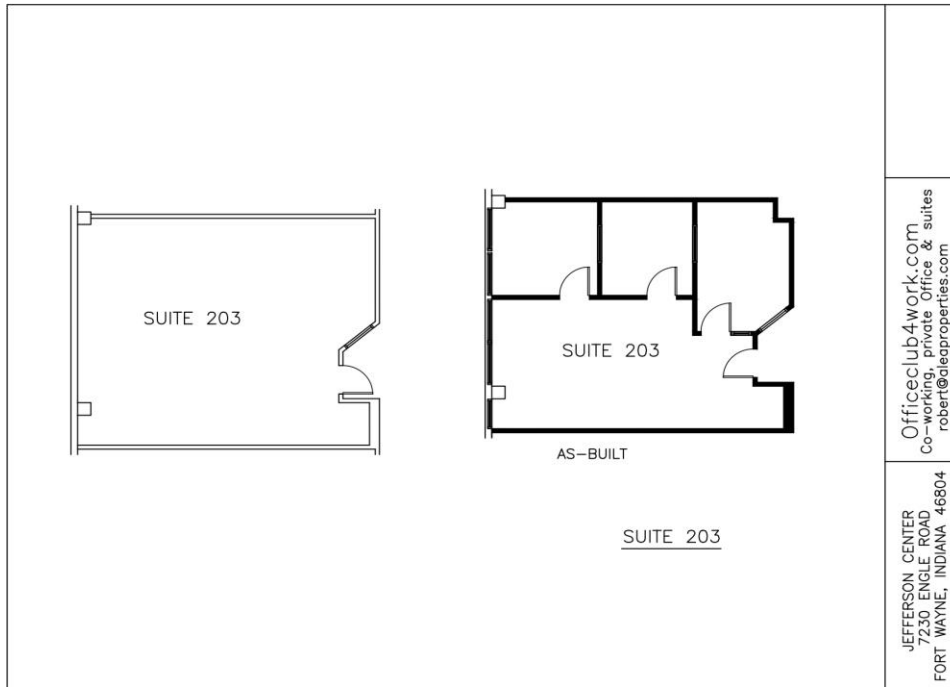

SUITE 203 – 856 SF

FLOOR PLANS

AVAILABLE SUITE