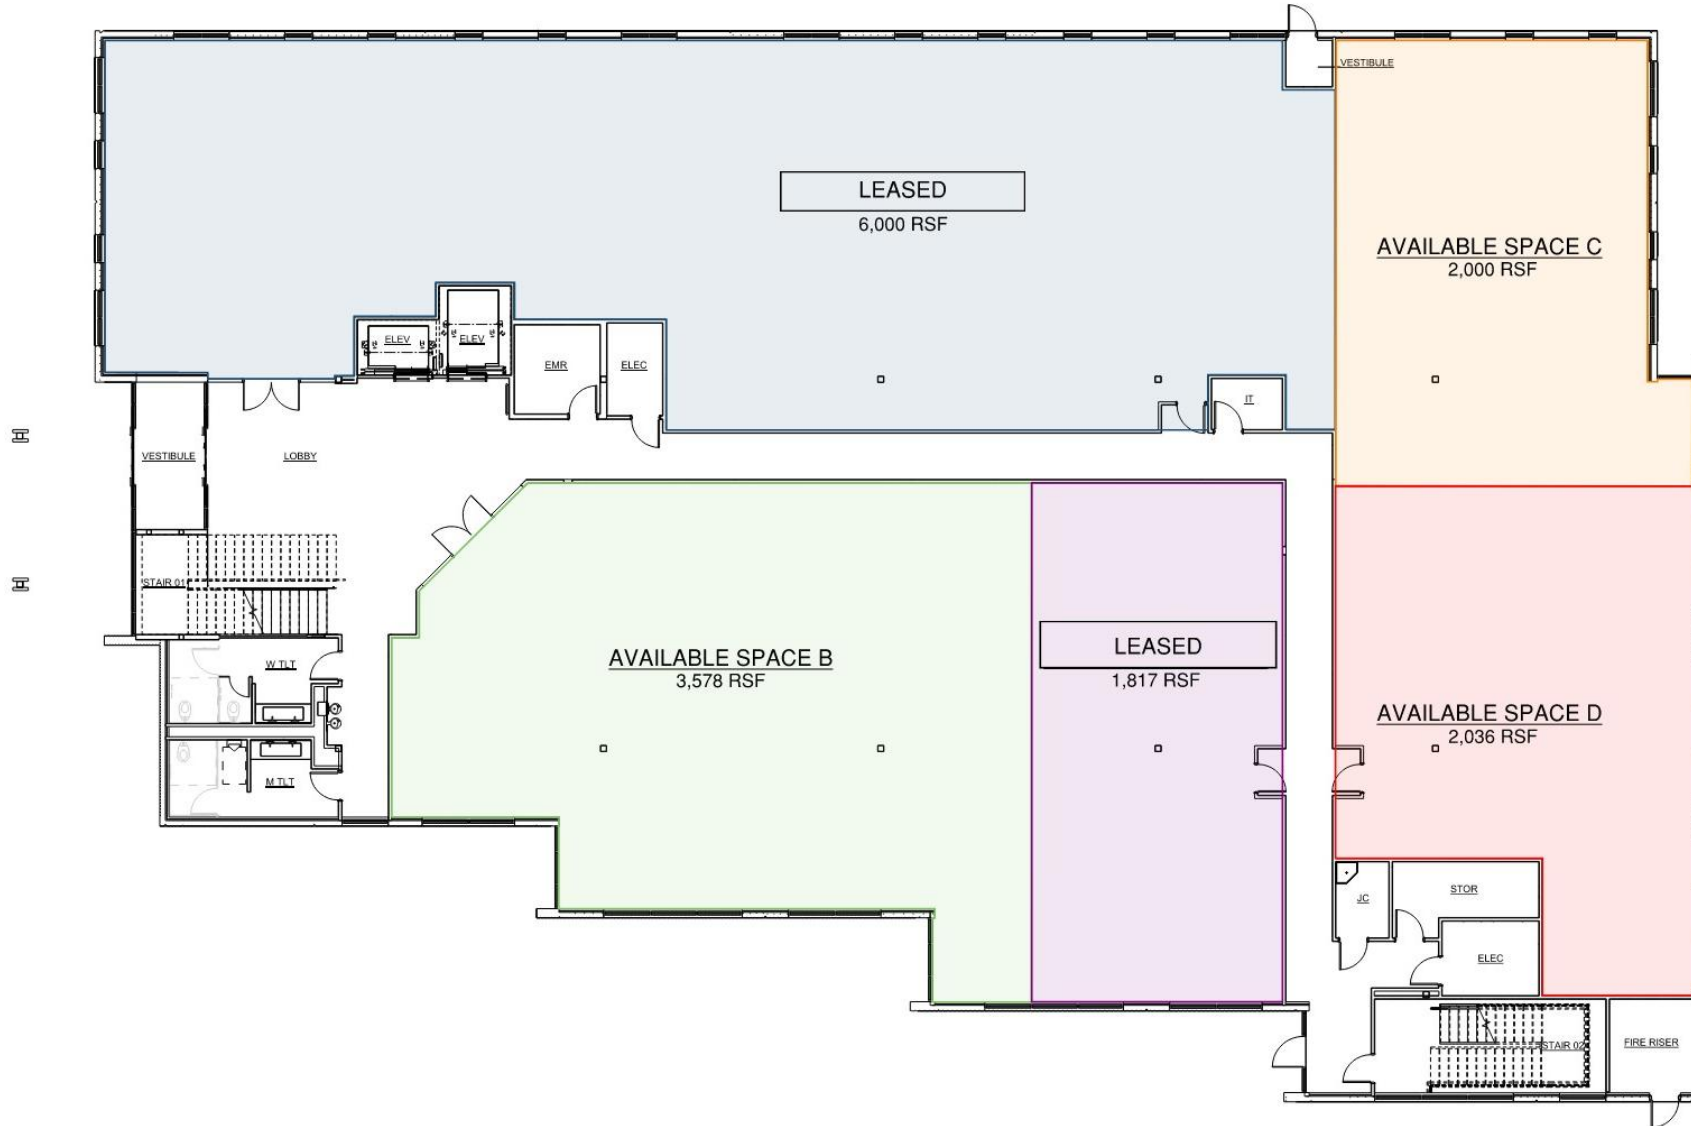

FIRST FLOOR AVAILABILITY

3261 E. President George Bush Hwy. | Richardson, TX

Jeff Anderson

janderson@harrodhealthcare.com
(972) 808-7285

Perry Weber

pweber@harrodhealthcare.com
(972) 808-7632

Confidential & Not for Distribution

Harrod Healthcare Real Estate

www.harrodhealthcare.com