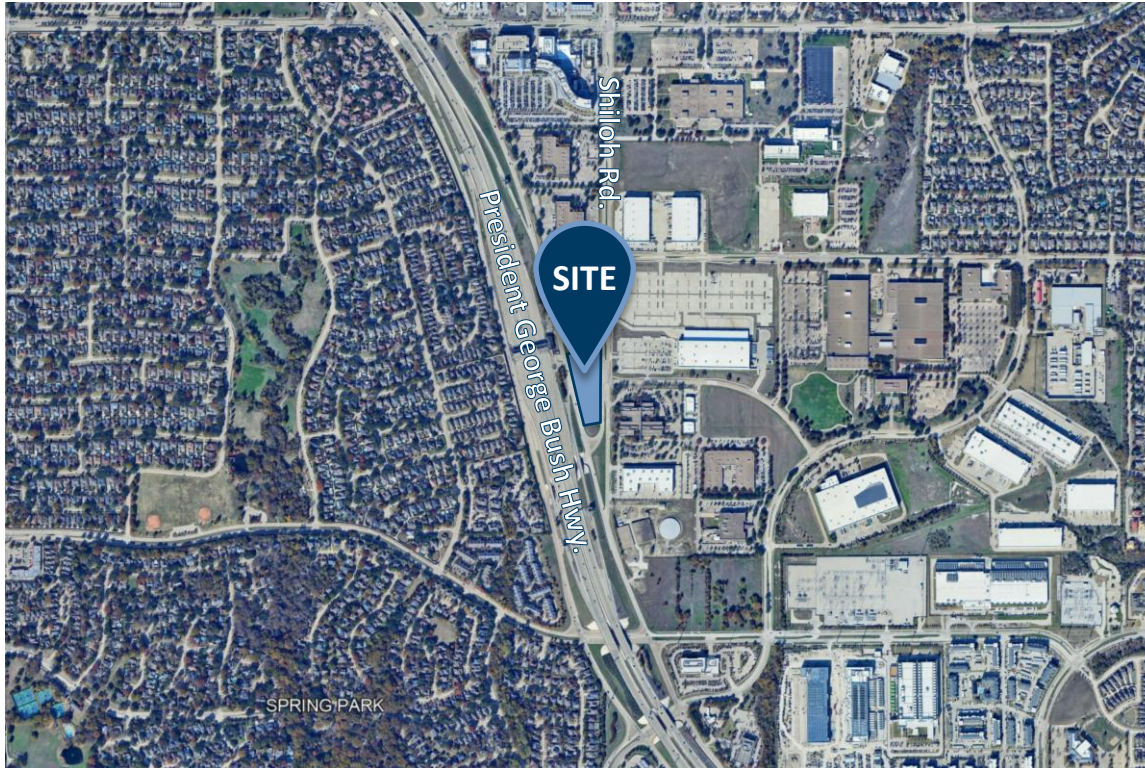

RICHARDSON MEDICAL VILLAGE

Class A Medical Office Space

For Lease

3261 E. President George Bush Hwy. | Richardson, TX

Jeff Anderson

janderson@harrodhealthcare.com
(972) 808-7285

Perry Weber

pweber@harrodhealthcare.com
(972) 808-7632

Confidential & Not for Distribution

Harrod Healthcare Real Estate
www.harrodhealthcare.com

MEDICAL VILLAGE HIGHLIGHTS

3261 E. President George Bush Hwy. | Richardson, TX

PROJECT INFORMATION

- Building Size: +/- 32,000 SF
- Parking: 5 Spaces per 1,000 SF (166 Spaces)
- Availability: +/- 7,600 SF, First Floor
- Rental Rate: Please Call for Pricing Information

FRONTAGE VISIBILITY

- + Access from both Shiloh Rd. and PGBT frontage road.
- + Monument sign for practice identification.

PRIMARY CARE ANCHOR

MARKET INFORMATION

- + Over 6,500 businesses with 117,000 employees within a 3-mile radius.
- + Adjacent to one of the most traveled portions of President George Bush Turnpike with 77,000 annual average daily traffic.
- + Less than half a mile from Methodist Richardson Medical Center.