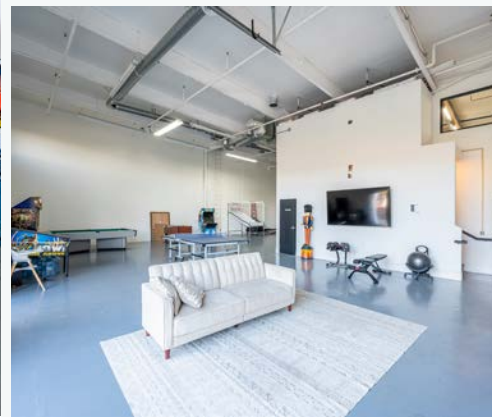

PHOTO GALLERY