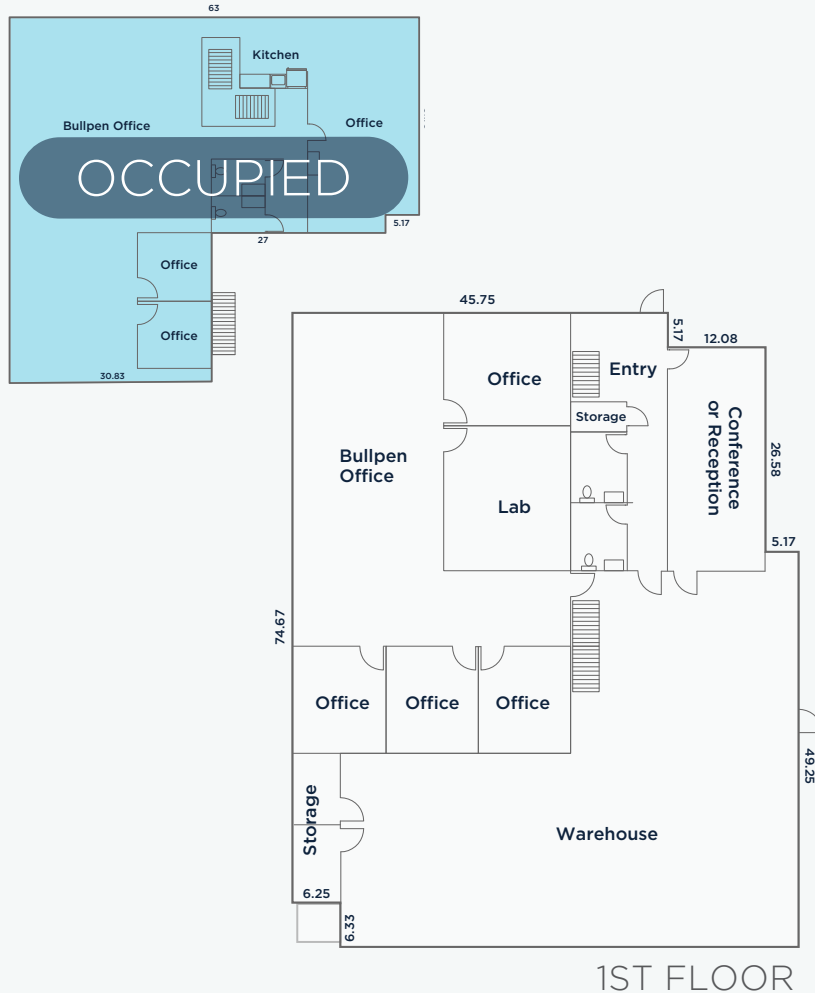

AVAILABLE FOR LEASE:

Partial Building – 1st Floor 4,837 SF Flex Suite

SUBJECT PROPERTY

3.5 miles
(10 mins away)

3.2 miles
(7 mins away)

1932 Kellogg Ave

2.4 miles
(6 mins away)

2.7 miles
(7 mins away)

2.9 miles
(7 mins away)

BEACH PLUM KITCHEN
BREAKFAST & LUNCH

OFFICE SPACE AVAILABLE

2ND FLOOR

PARTIAL BUILDING - 1ST FLOOR

- **Size:** 4,837 SF
 - Office: 2,729 SF
 - Warehouse: 2,108 SF
- **Asking Rent:** \$1.55/SF + 0.20/SF CAM
- **Lease Term Negotiable**
- **Current Condition:** Built-out as lab space — contact us for details.
- **Layout:** Reception area, conference room, open bullpen, private offices, restrooms, and flex warehouse/lab space.
- **20' Clear Height**
- **15' Glass Roll-Up**
- **Parking:** 1.59/1,000 SF