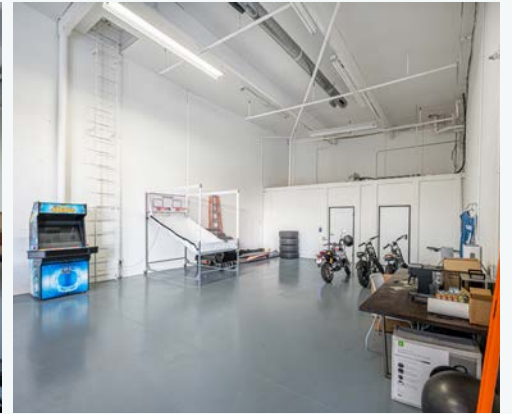

PHOTO GALLERY