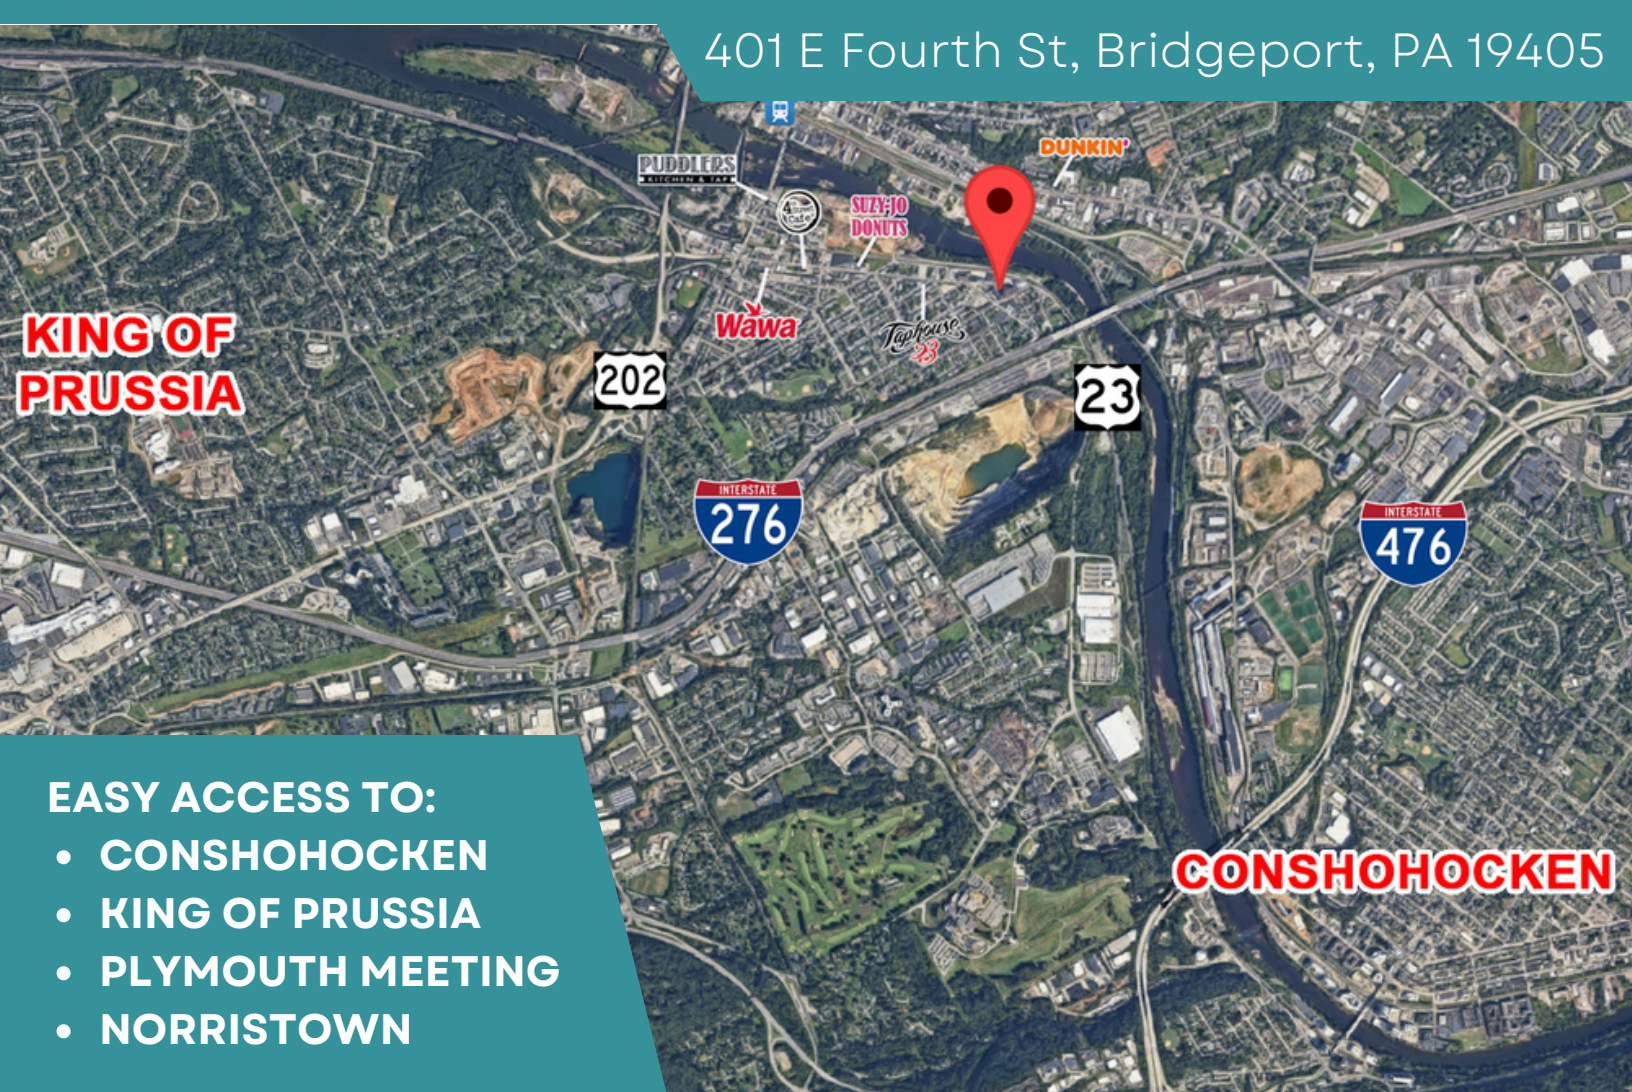

**7,500+ SF
FOR LEASE**

401 E Fourth St,
Bridgeport, PA 19405

- **14' Ceiling Height**
- **3 Loading Docks With Ramp**
- **Great Location; Central to Greater Philadelphia**
- **Beautiful Views of The Schuylkill River**
- **Abundance of Parking**
- **Competitive Rates**
- **On-Site Management**
- **24-Hour Access**

FOR MORE INFORMATION:

**ALEX FEINBERG
(610) 667-2787**

ALEX@PENDELRE.COM

**401 E FOURTH ST
BUILDING #15
BRIDGEPORT, PA 19405**

401 E Fourth St, Bridgeport, PA 19405

KING OF PRUSSIA

EASY ACCESS TO:

- CONSHOHOCKEN
- KING OF PRUSSIA
- PLYMOUTH MEETING
- NORRISTOWN