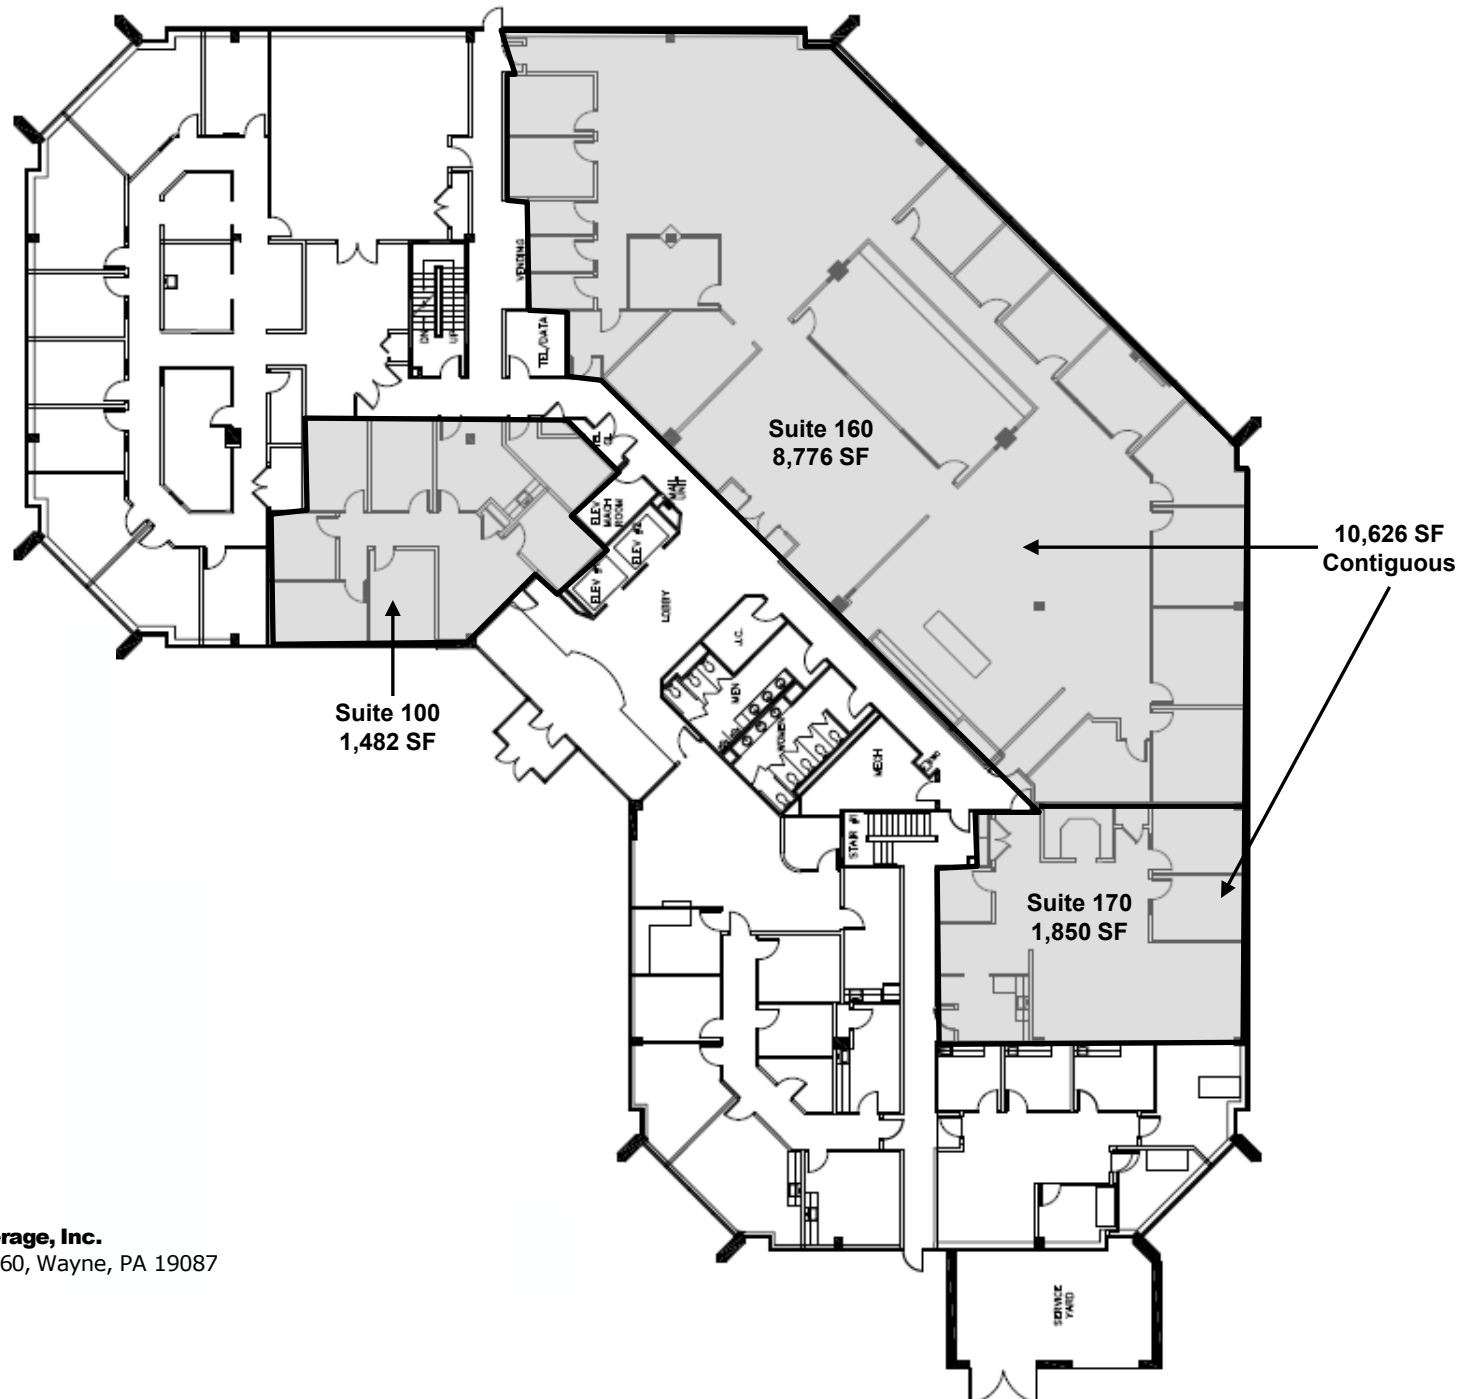

**Plymouth Meeting Executive Campus
Bldg. 610, First Floor**

**Team
contacts**

Adam Shute
+1610 574 3869
adam.shute@jll.com

Ryan FitzPatrick
+1610 639 8980
Tryan.fitzpatrick@jll.com

JLL | Jones Lang LaSalle Brokerage, Inc.
550 E Swedesford Road, Suite 260, Wayne, PA 19087
+1610 249 2255