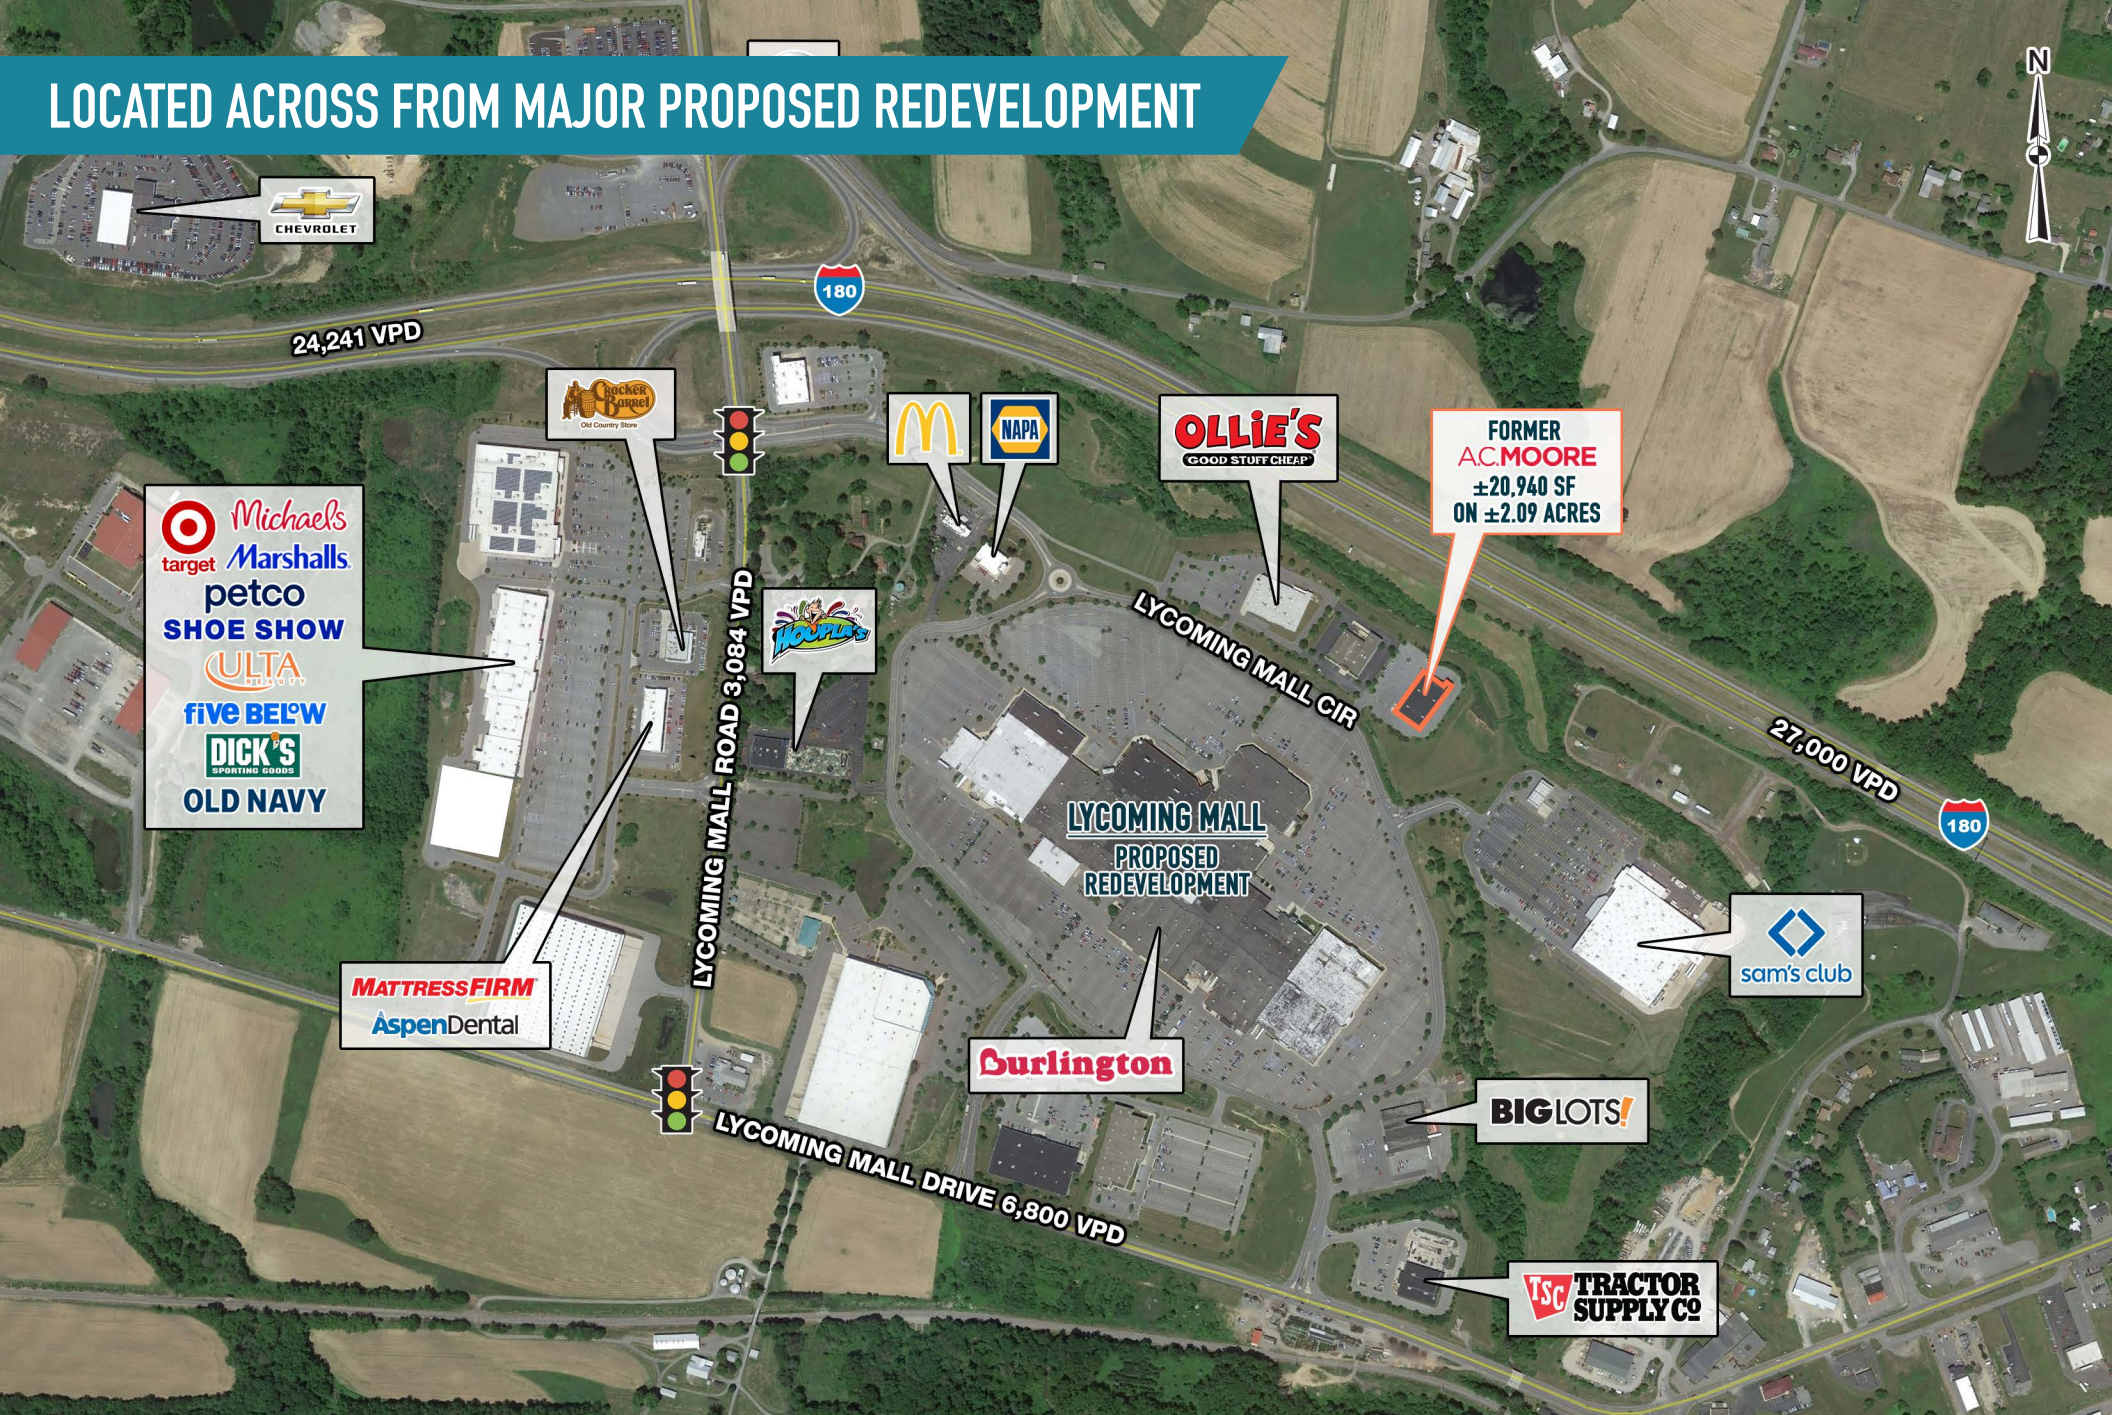

LOCATED ACROSS FROM MAJOR PROPOSED REDEVELOPMENT

MUNCY, PA
529 LYCOMING MALL CIRCLE

www.metrocommercial.com