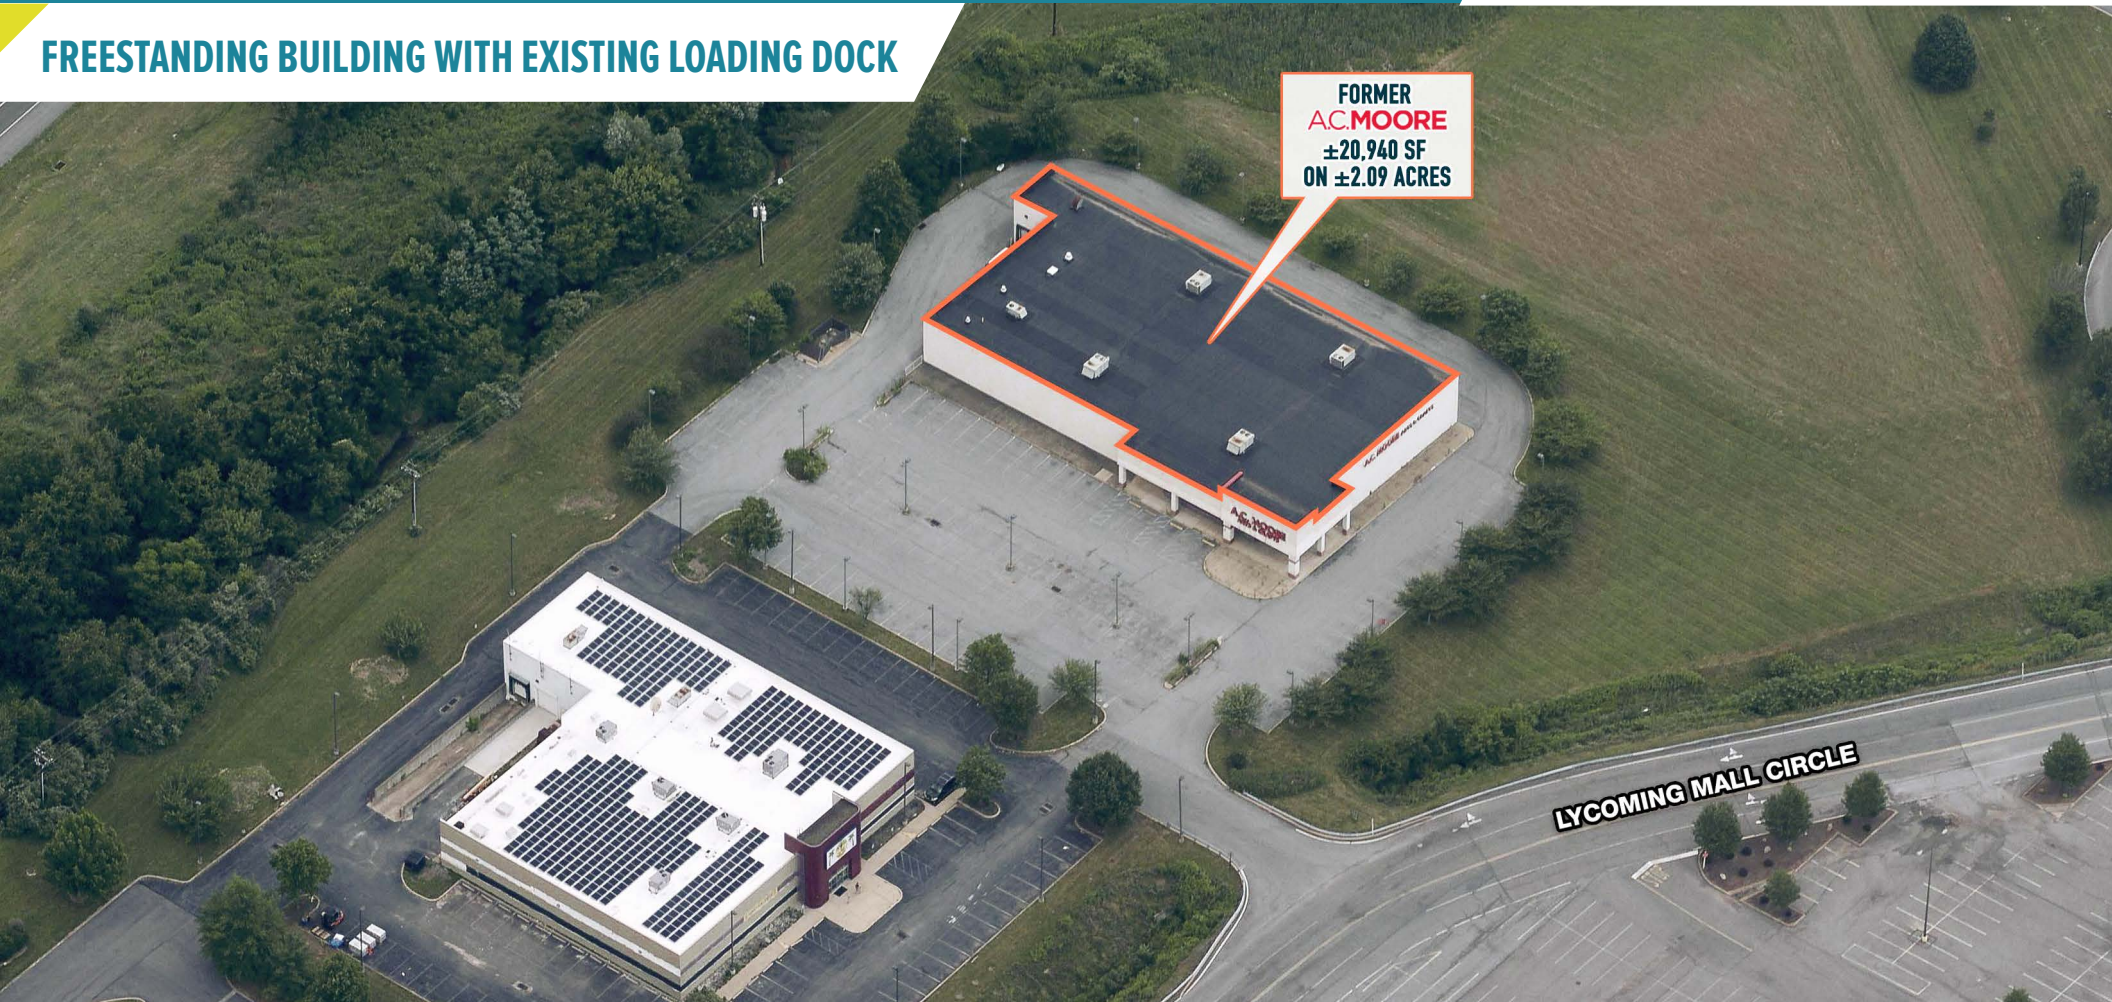

FORMER A.C. MOORE
MUNCY, PA

529 LYCOMING MALL CIRCLE, 17756

±20,940 SF AVAILABLE FOR LEASE

AREA RETAILERS

FREESTANDING BUILDING WITH EXISTING LOADING DOCK

FORMER
AC.MOORE
±20,940 SF
ON ±2.09 ACRES

LYCOMING MALL CIRCLE

MUNCY, PA
529 LYCOMING MALL CIRCLE

www.metrocommercial.com

LOCATED WITHIN A 15-MINUTE DRIVE FROM DOWNTOWN WILLIAMSPORT

The information and images contained herein are from sources deemed reliable. However, Metro Commercial Real Estate, Inc. makes no representation whatsoever as to their accuracy or authenticity. Images shown may be modified for illustrative purposes. Images may be out-of-date and not current. 12.11.23