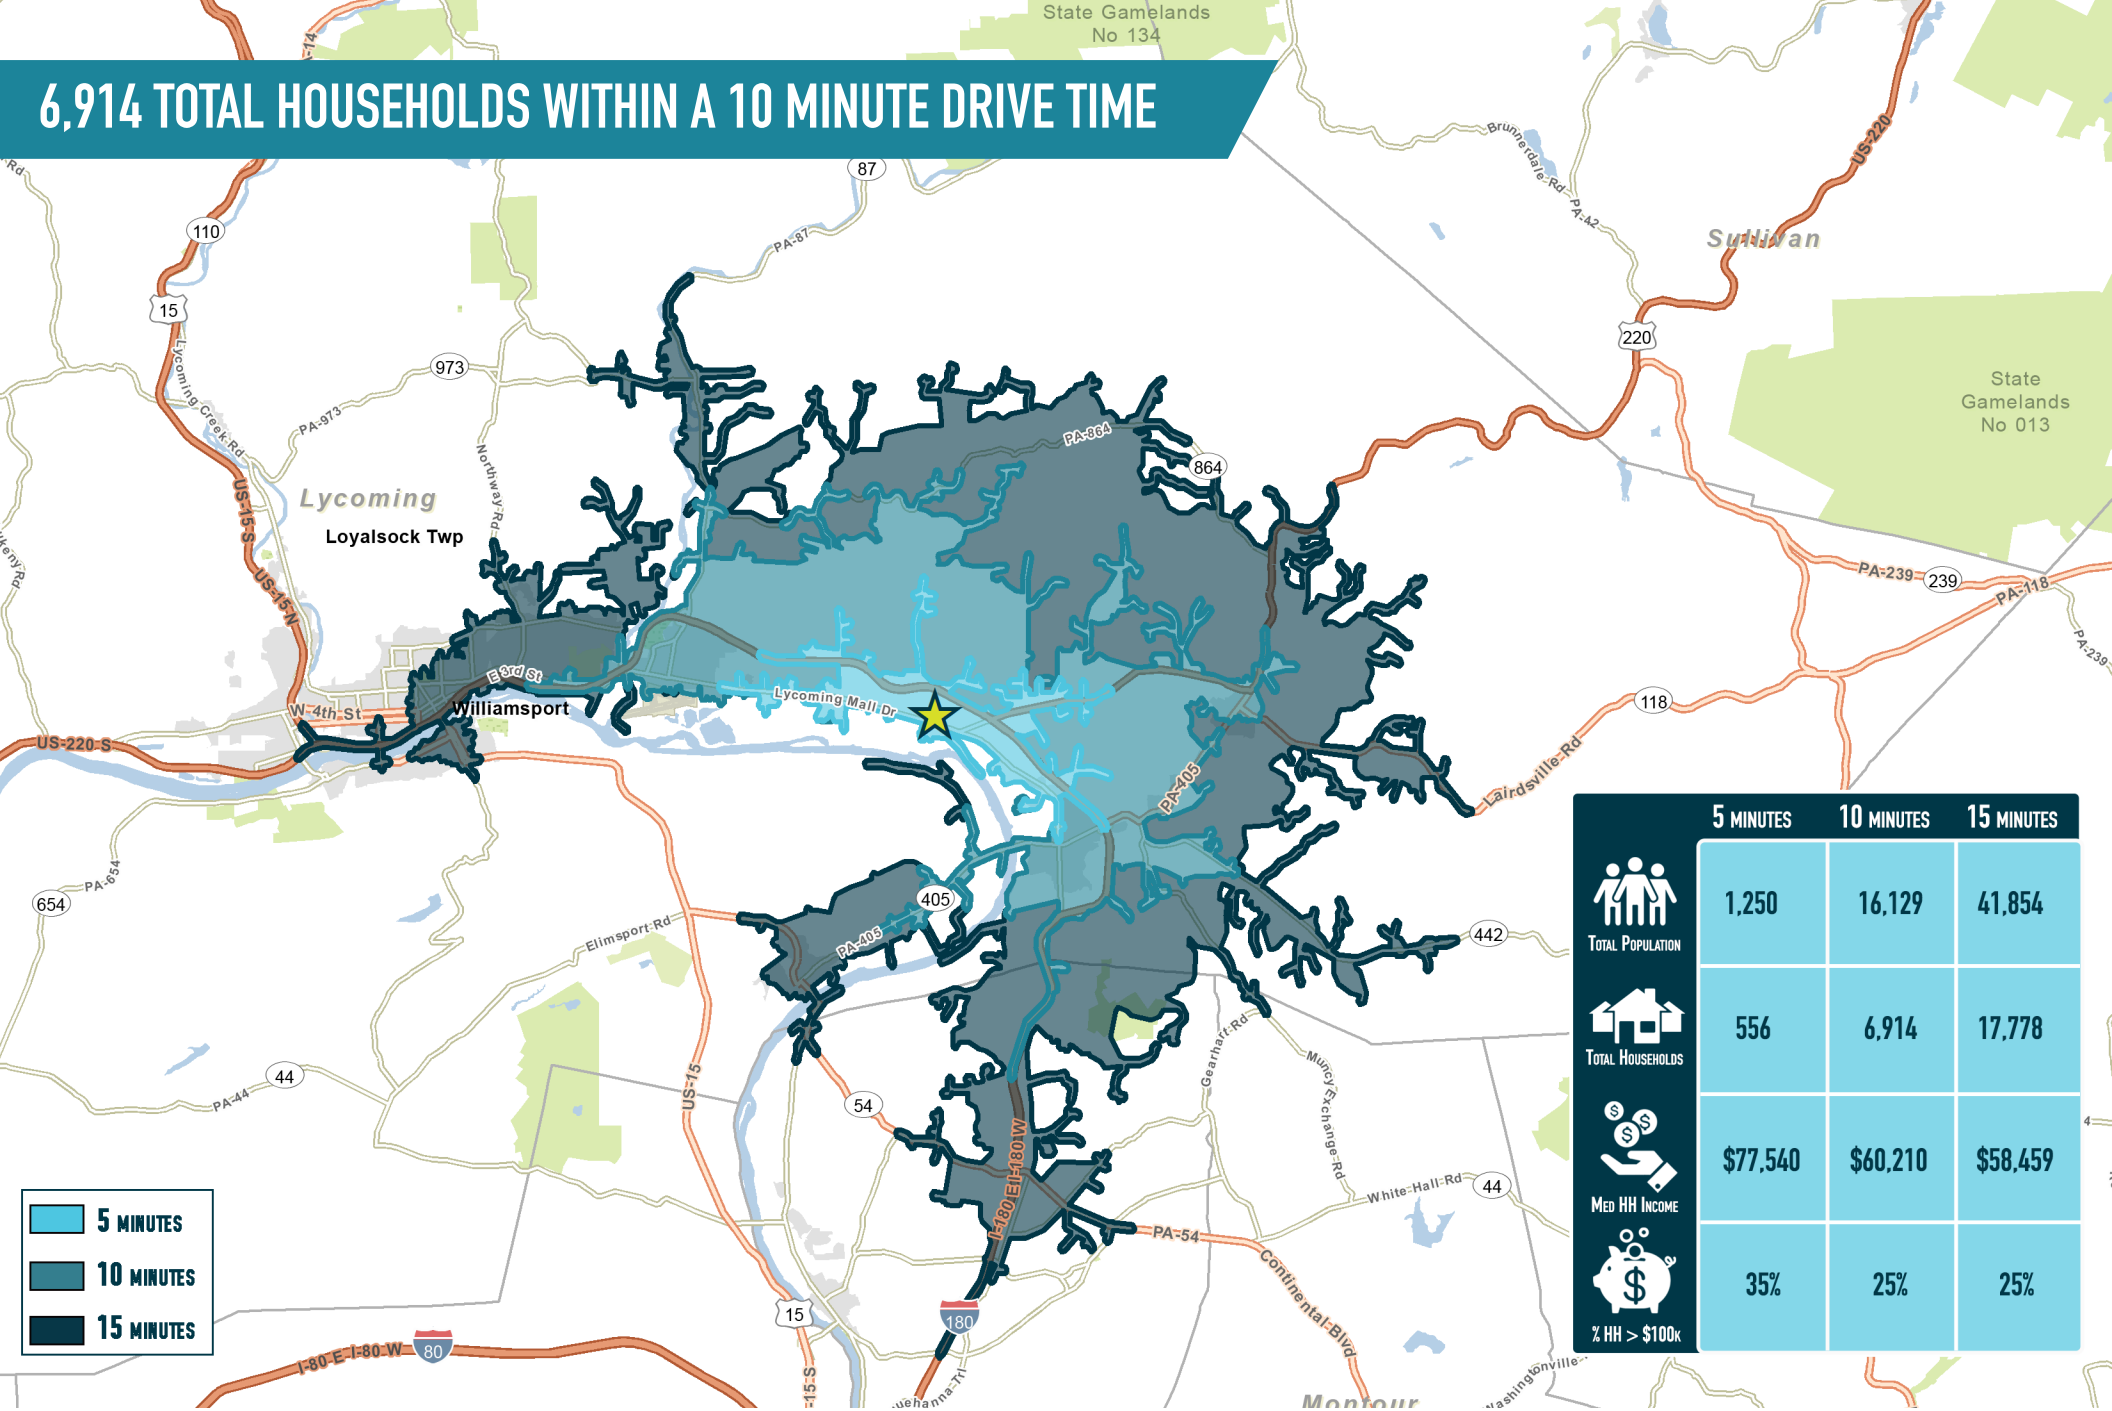

6,914 TOTAL HOUSEHOLDS WITHIN A 10 MINUTE DRIVE TIME

	5 MINUTES	10 MINUTES	15 MINUTES
TOTAL POPULATION	1,250	16,129	41,854
TOTAL HOUSEHOLDS	556	6,914	17,778
MED HH INCOME	$77,540	$60,210	$58,459
% HH > $100k	35%	25%	25%

MUNCY, PA
529 LYCOMING MALL CIRCLE

www.metrocommercial.com