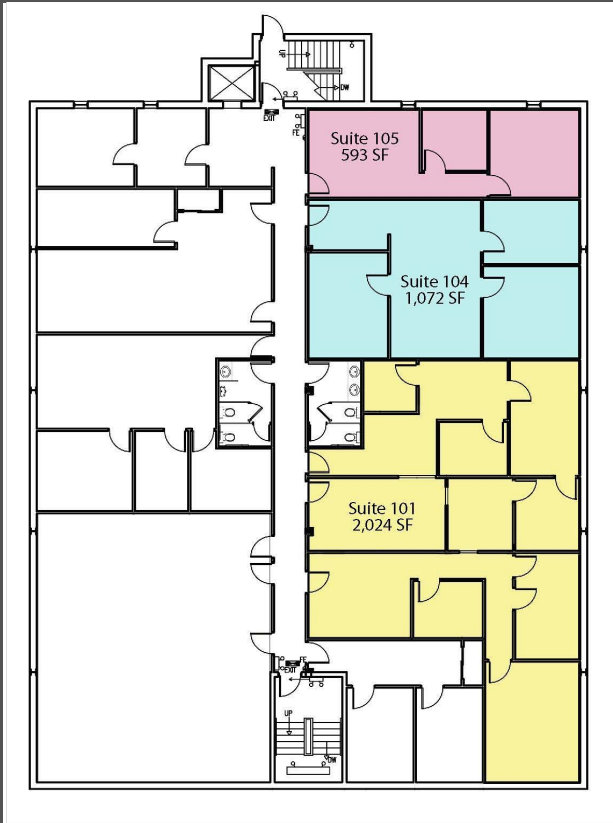

## MALANOS BUILDING

# FLOOR PLANS | AVAILABLE SUITES

## 1st Floor- 593 SF, 1,072 SF & 2,024 SF