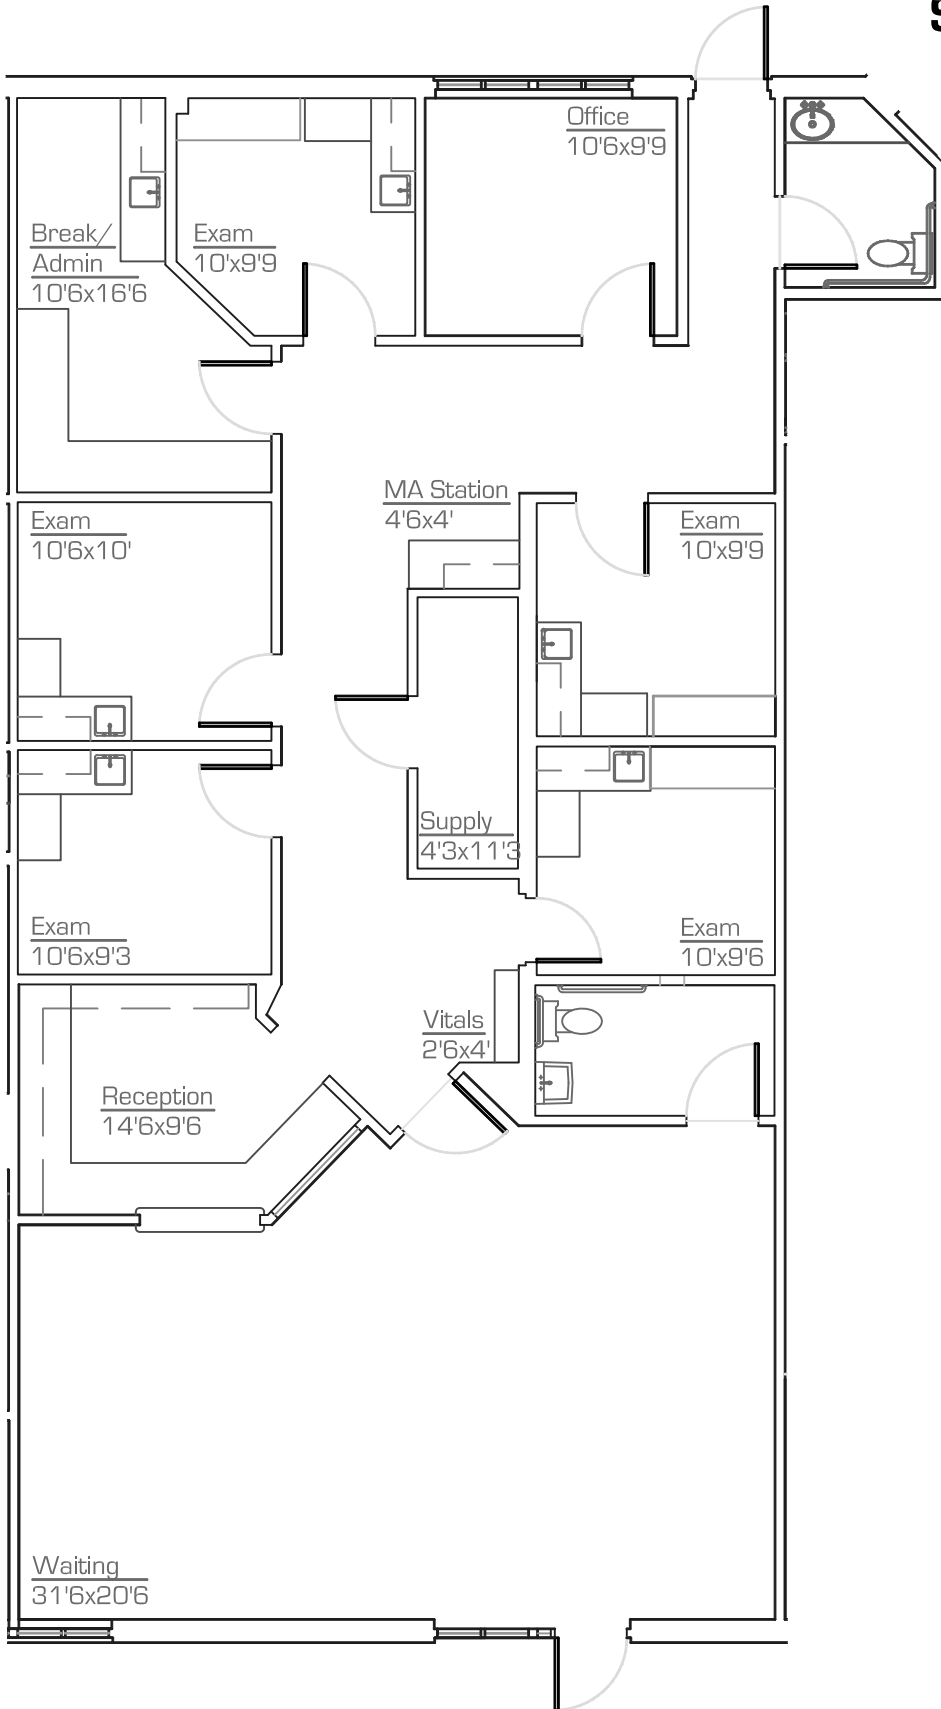

# 3921 East Baseline Road

Gilbert . Arizona

Suite 110 - 2,327 RSF

**As-Built**

scale: nts

January.2020

\*All dimensions are approximate at  $\pm 3"$

\*All information is of general nature

precision**DIMENSIONS**

as-built & design  
602. 790. 6412