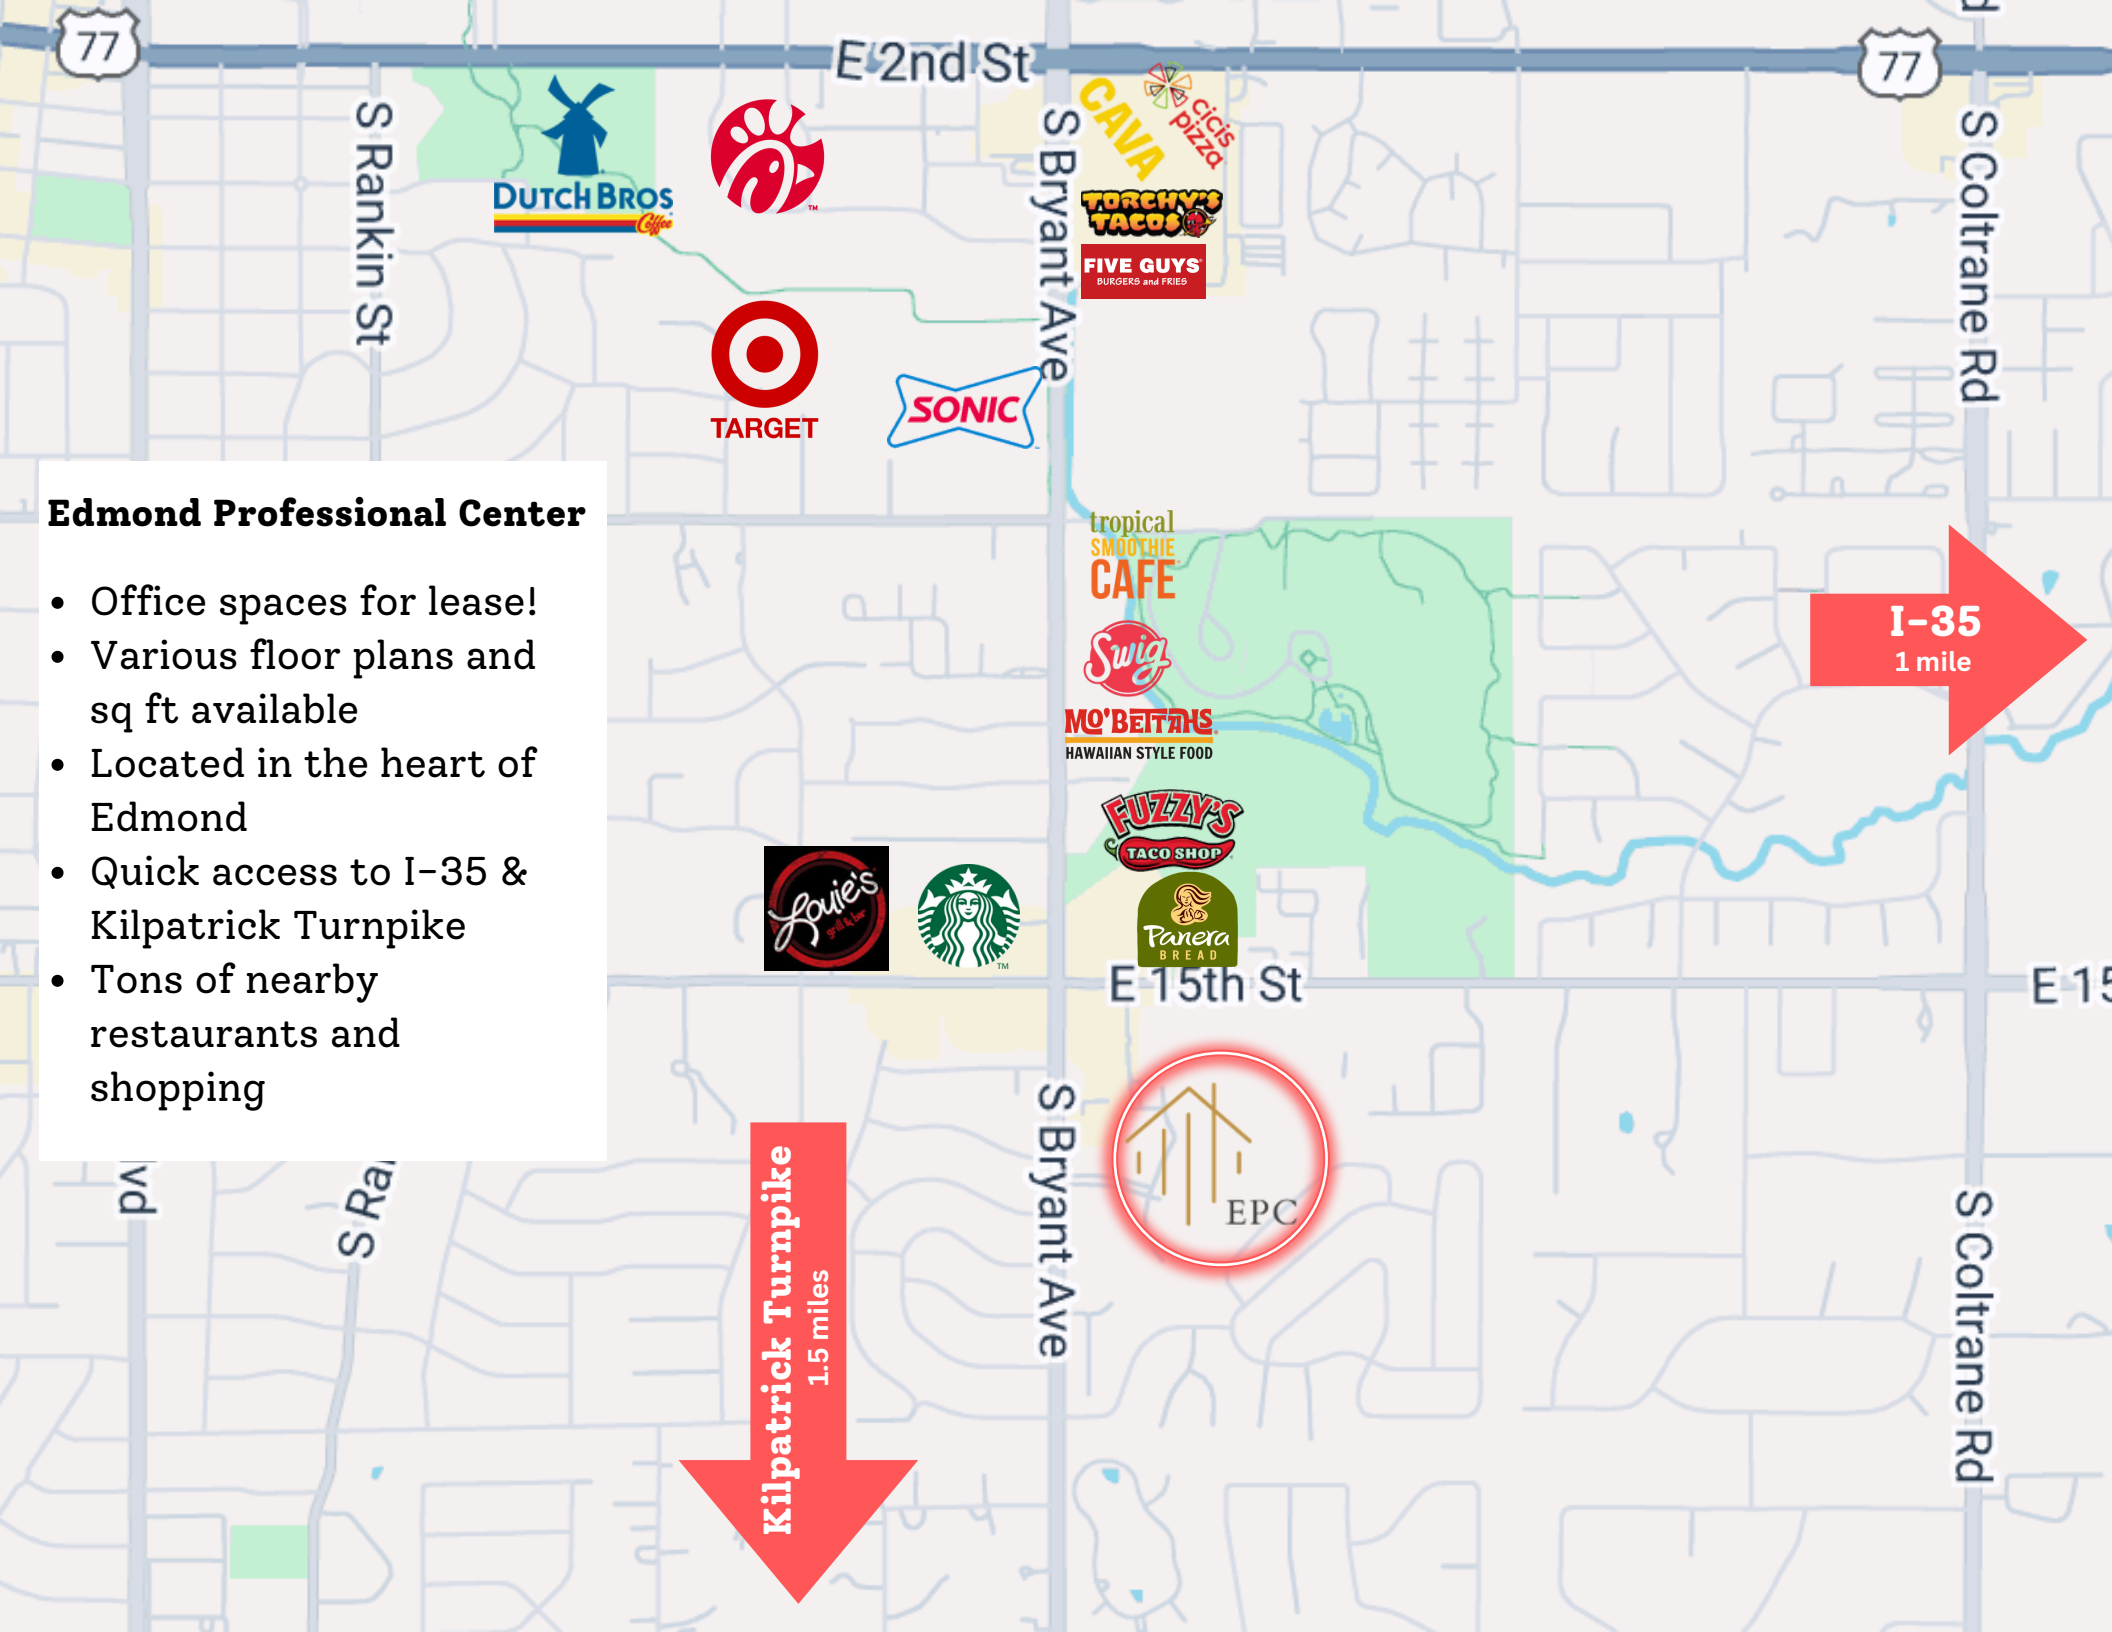

**Edmond Professional Center**

- Office spaces for lease!
- Various floor plans and sq ft available
- Located in the heart of Edmond
- Quick access to I-35 & Kilpatrick Turnpike
- Tons of nearby restaurants and shopping

**I-35**  
1 mile

**Kilpatrick Turnpike**  
1.5 miles