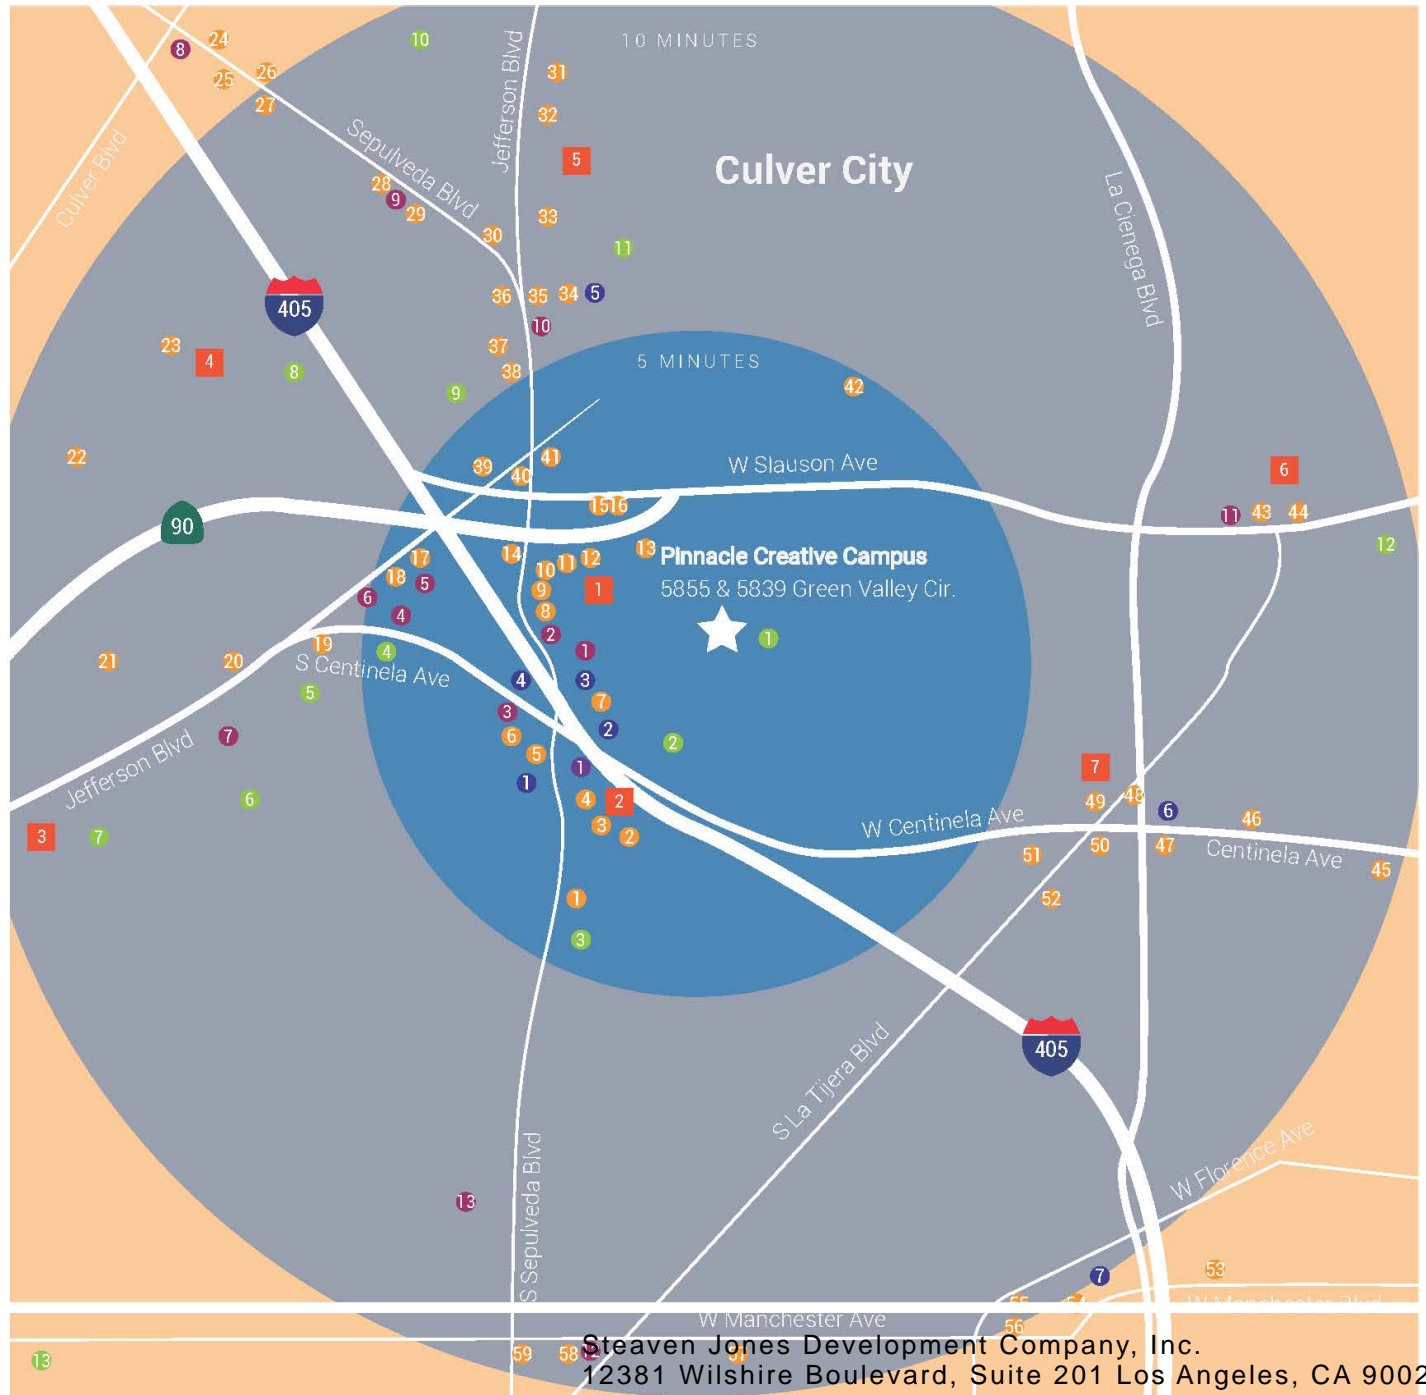

FLOOR PLAN

CULVER CITY

Culver City is a five-square-mile, urban community of 39,000 residents surrounded mostly by the City of Los Angeles but also shares a border with unincorporated areas of Los Angeles County. It is centrally located on the Westside near Santa Monica, Beverly Hills, and Los Angeles International Airport. Culver City is particularly known for its well-run public school system, "small town" charm, growing high-tech and creative economies, and a dynamic downtown that is regionally known as a destination for restaurants, live theater, and art galleries.

- 37 Yoshinoya
- 38 El Pollo Loco
- 39 Royal Chinese Food & Donut
- 40 George Petrelli Steak House
- 41 Shakey's Pizza Parlor
- 42 Jin Patisserie
- 43 McDonald's
- 44 Subway
- 45 The Serving Spoon
- 46 Louisiana Fried Chicken
- 47 Panda Express
- 48 Pann's
- 49 TGI Friday's
- 50 KFC
- 51 Chuck E. Cheese
- 52 McDonald's
- 53 Starbuck's
- 54 Arby's
- 55 Three Weavers Brewing Company
- 56 New Bilal Cuisine
- 57 McDonald's
- 58 Truxton's American Bistro
- 59 IHOP

Entertainment

- 1 Cinemark 18

Hotels

- 1 Extended Stay America
- 2 Courtyard by Marriott
- 3 Four Points by Sheraton
- 4 DoubleTree by Hilton
- 5 Mayumi
- 6 Best Western
- 7 Days Inn

Outdoor

- 1 Fox Hills Parks
- 2 Hillside Memorial Park
- 3 The Triangle Park
- 4 Steve Soboroff Court Park
- 5 Central Park
- 6 Spruce Park at Playa Vista
- 7 Bluff Creek Dog Park
- 8 Culver/Slauson Park
- 9 El Marino Park
- 10 Lindberg Park
- 11 Blanco Park
- 12 Ladera Park
- 13 Westchester Golf Course