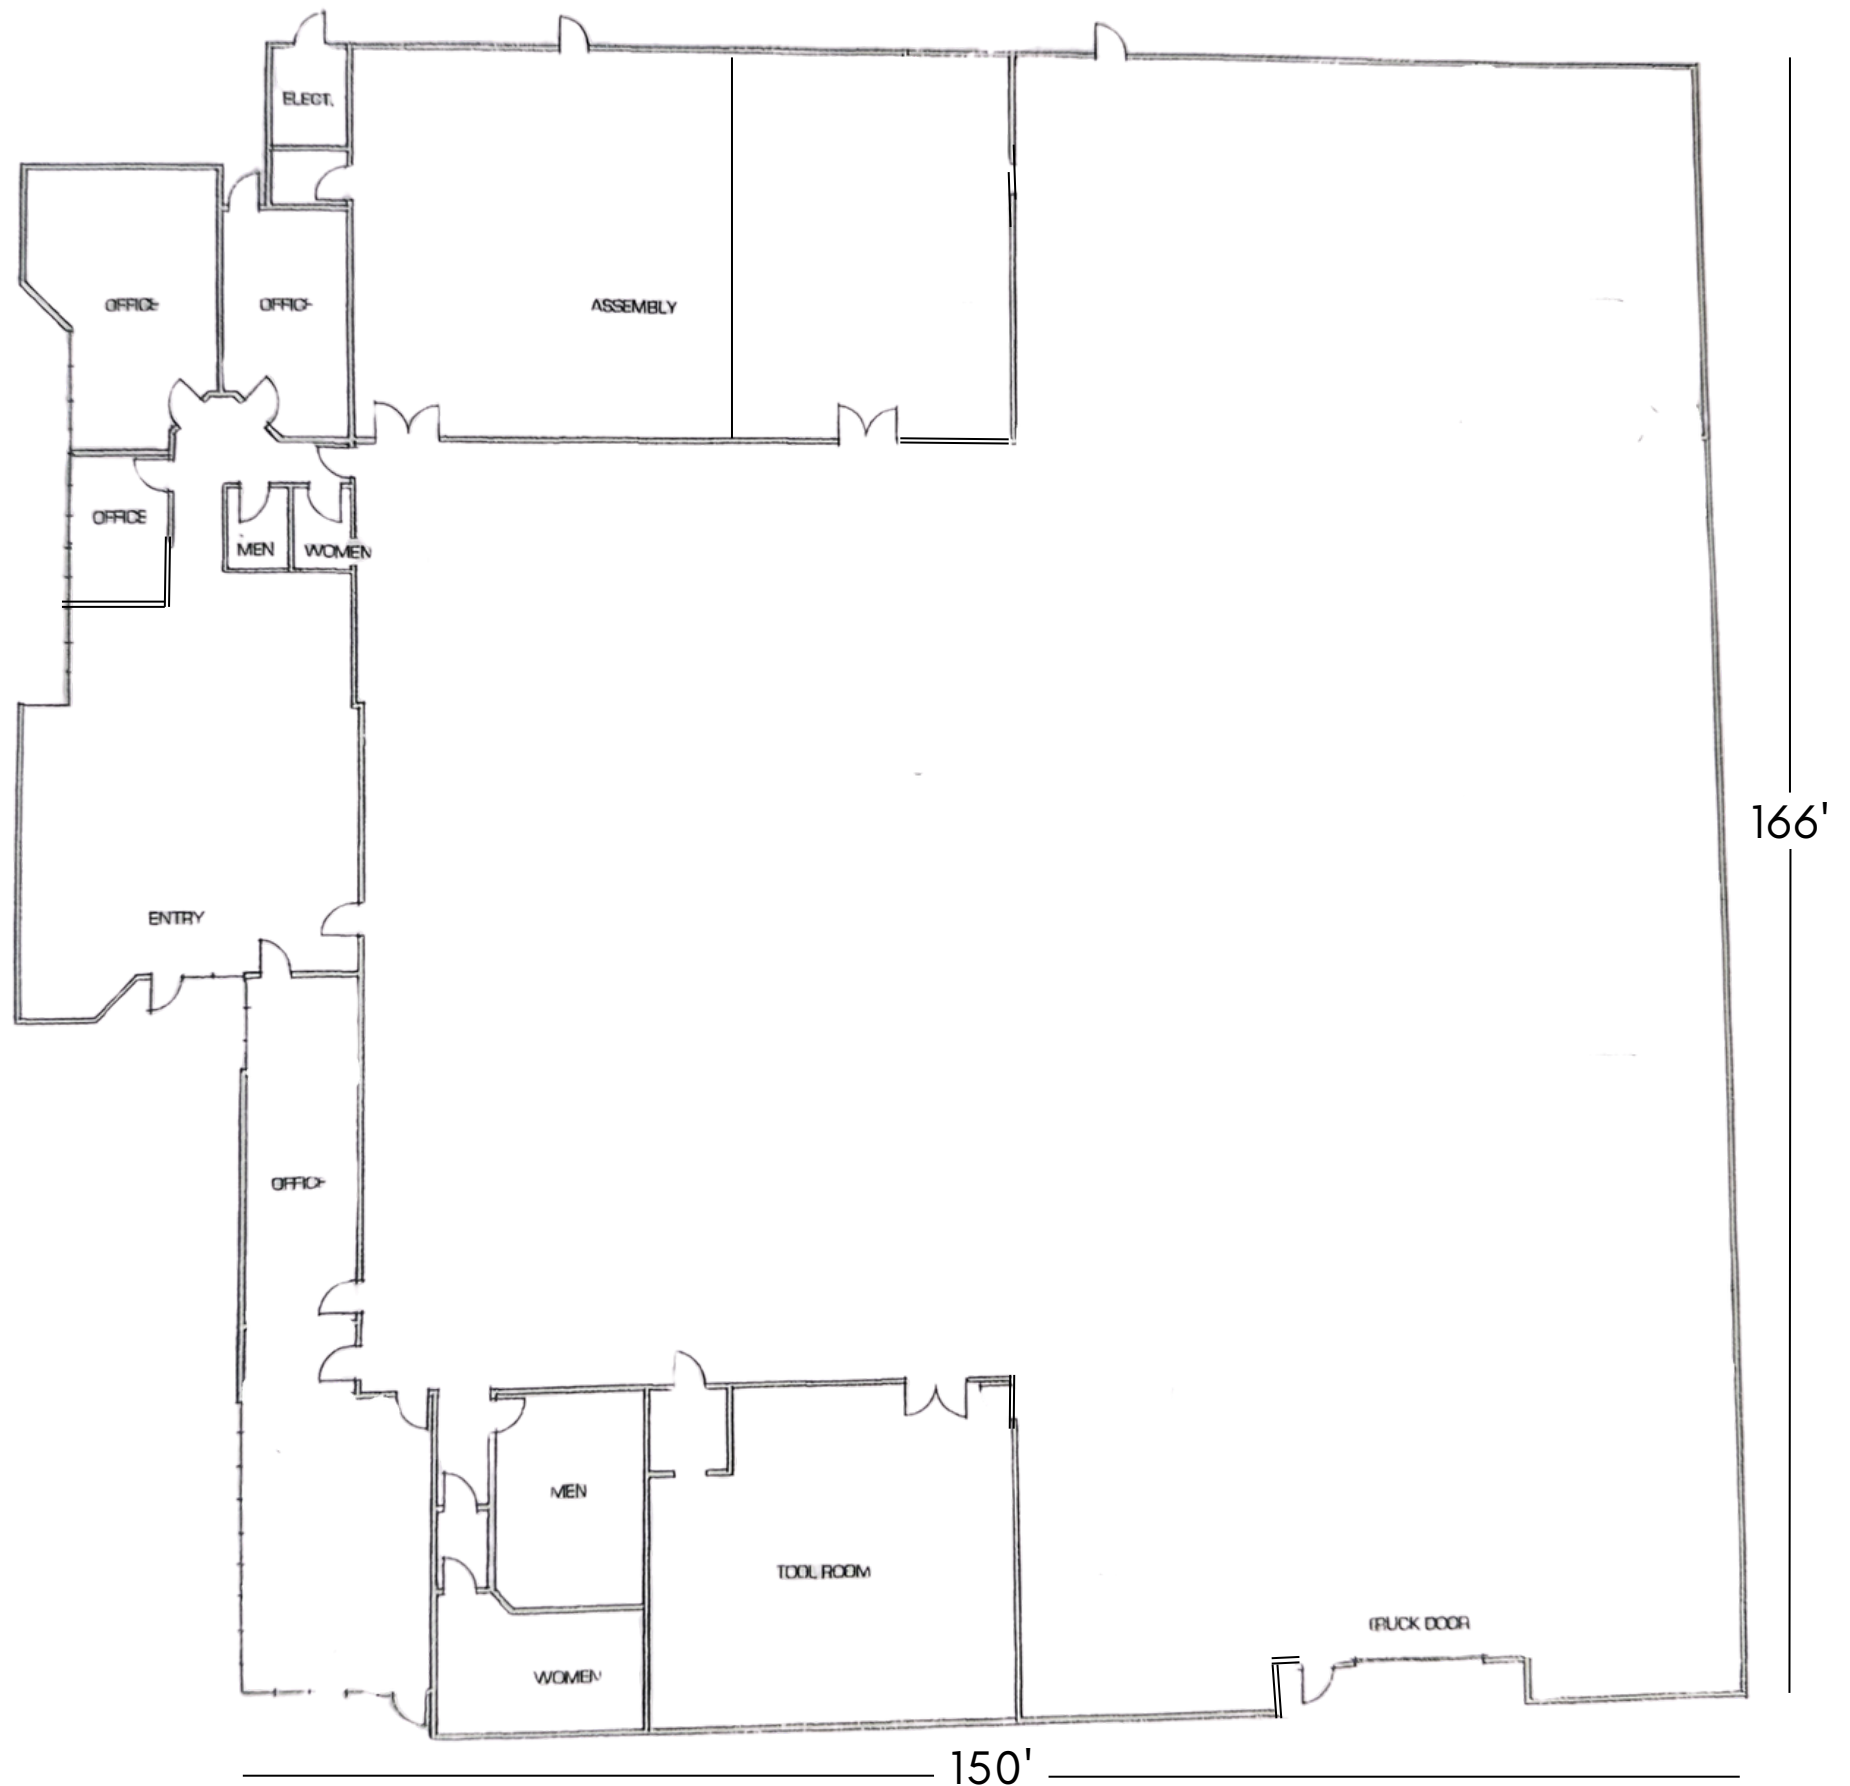

# 380 clinton

Costa Mesa, CA 92626 25.400 SF

\*please note - floor plan is an estimation and not to scale. Shown measurements are for inside usage area only and not to be considered when figuring total square footage of the unit.