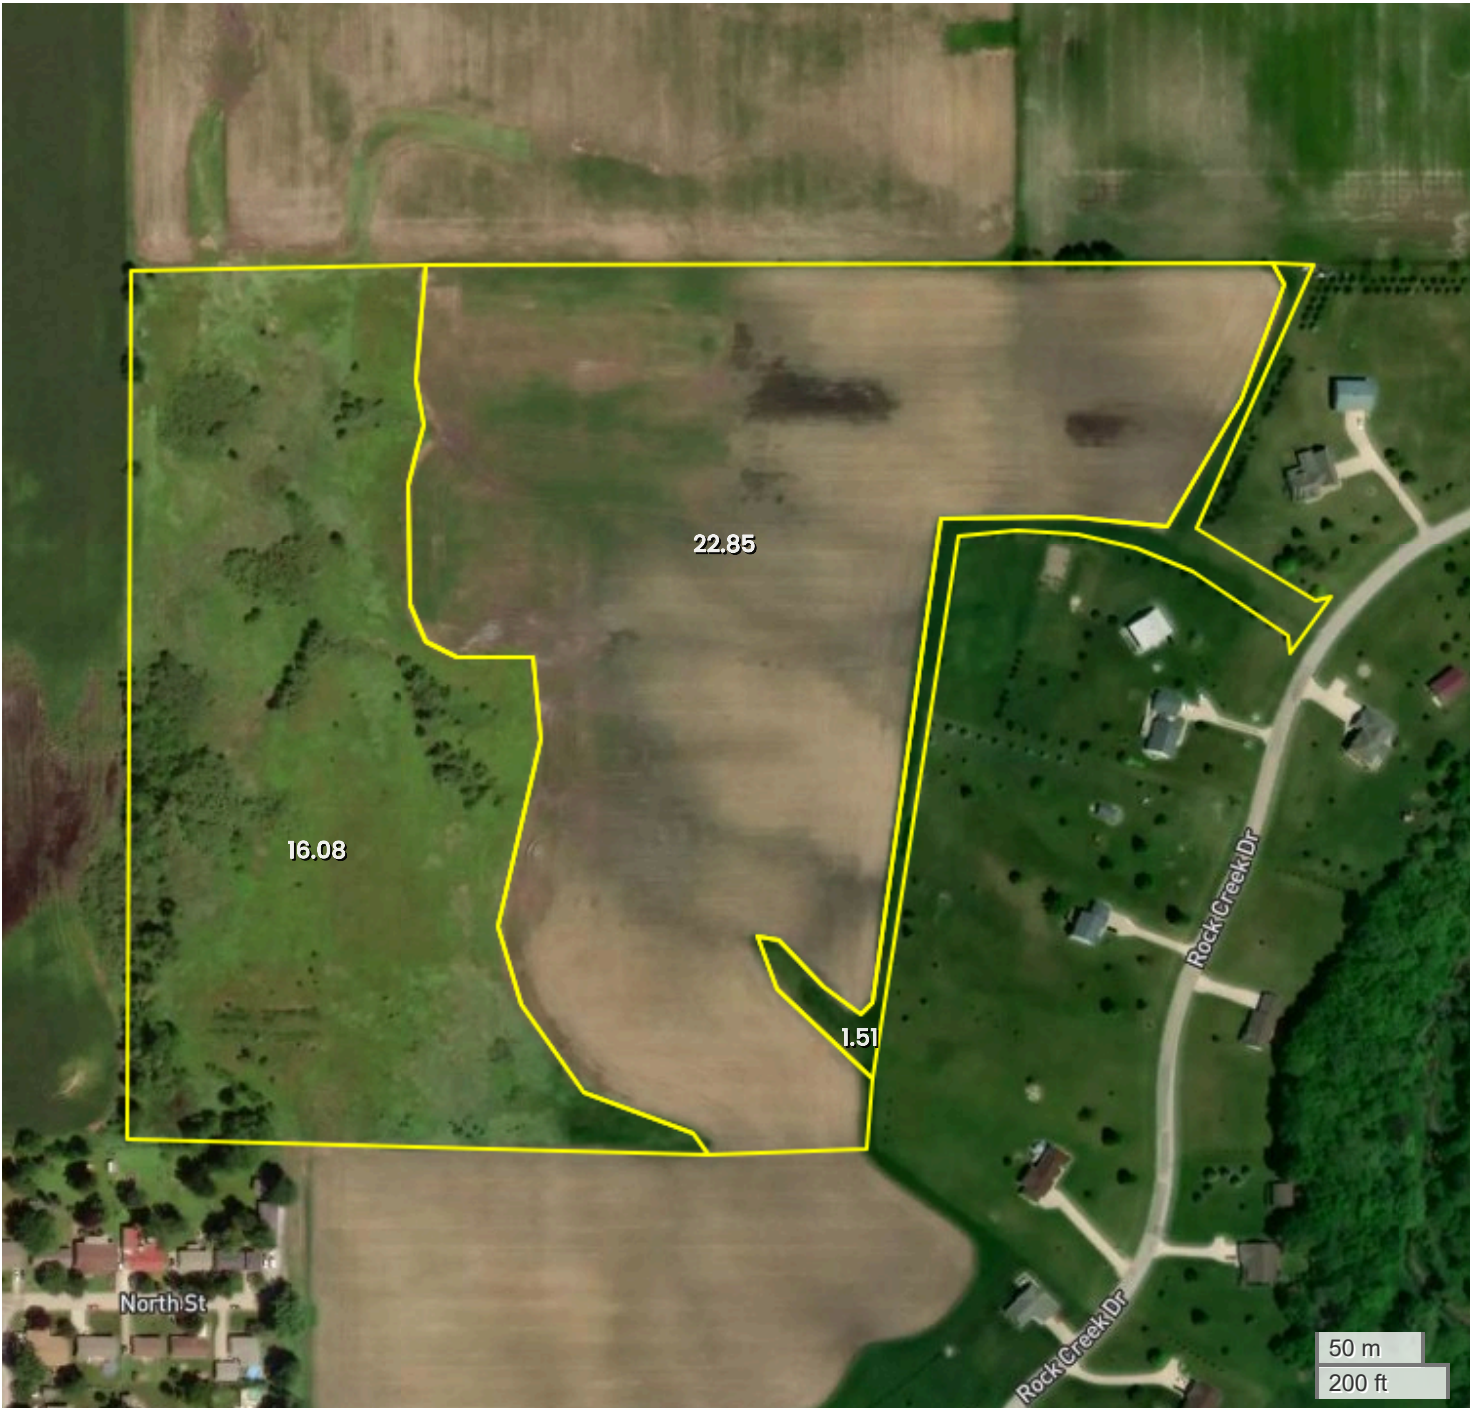

MAXWELL FARM  
AERIAL MAP

Center: 41.897518, -93.392973

22-82N-22W

Indian Creek Township

Story County, IA

FarmWorth, LLC makes no representations or warranties, express or implied, as to the accuracy of any information, data, numerical values, boundaries, or any other information generated through the use of FarmWorth.com. User is solely responsible for independently investigating and determining all information provided through FarmWorth.com prior to use and waives any and all claims against FarmWorth, LLC for any inaccuracies or inconsistencies in the information and/or data.