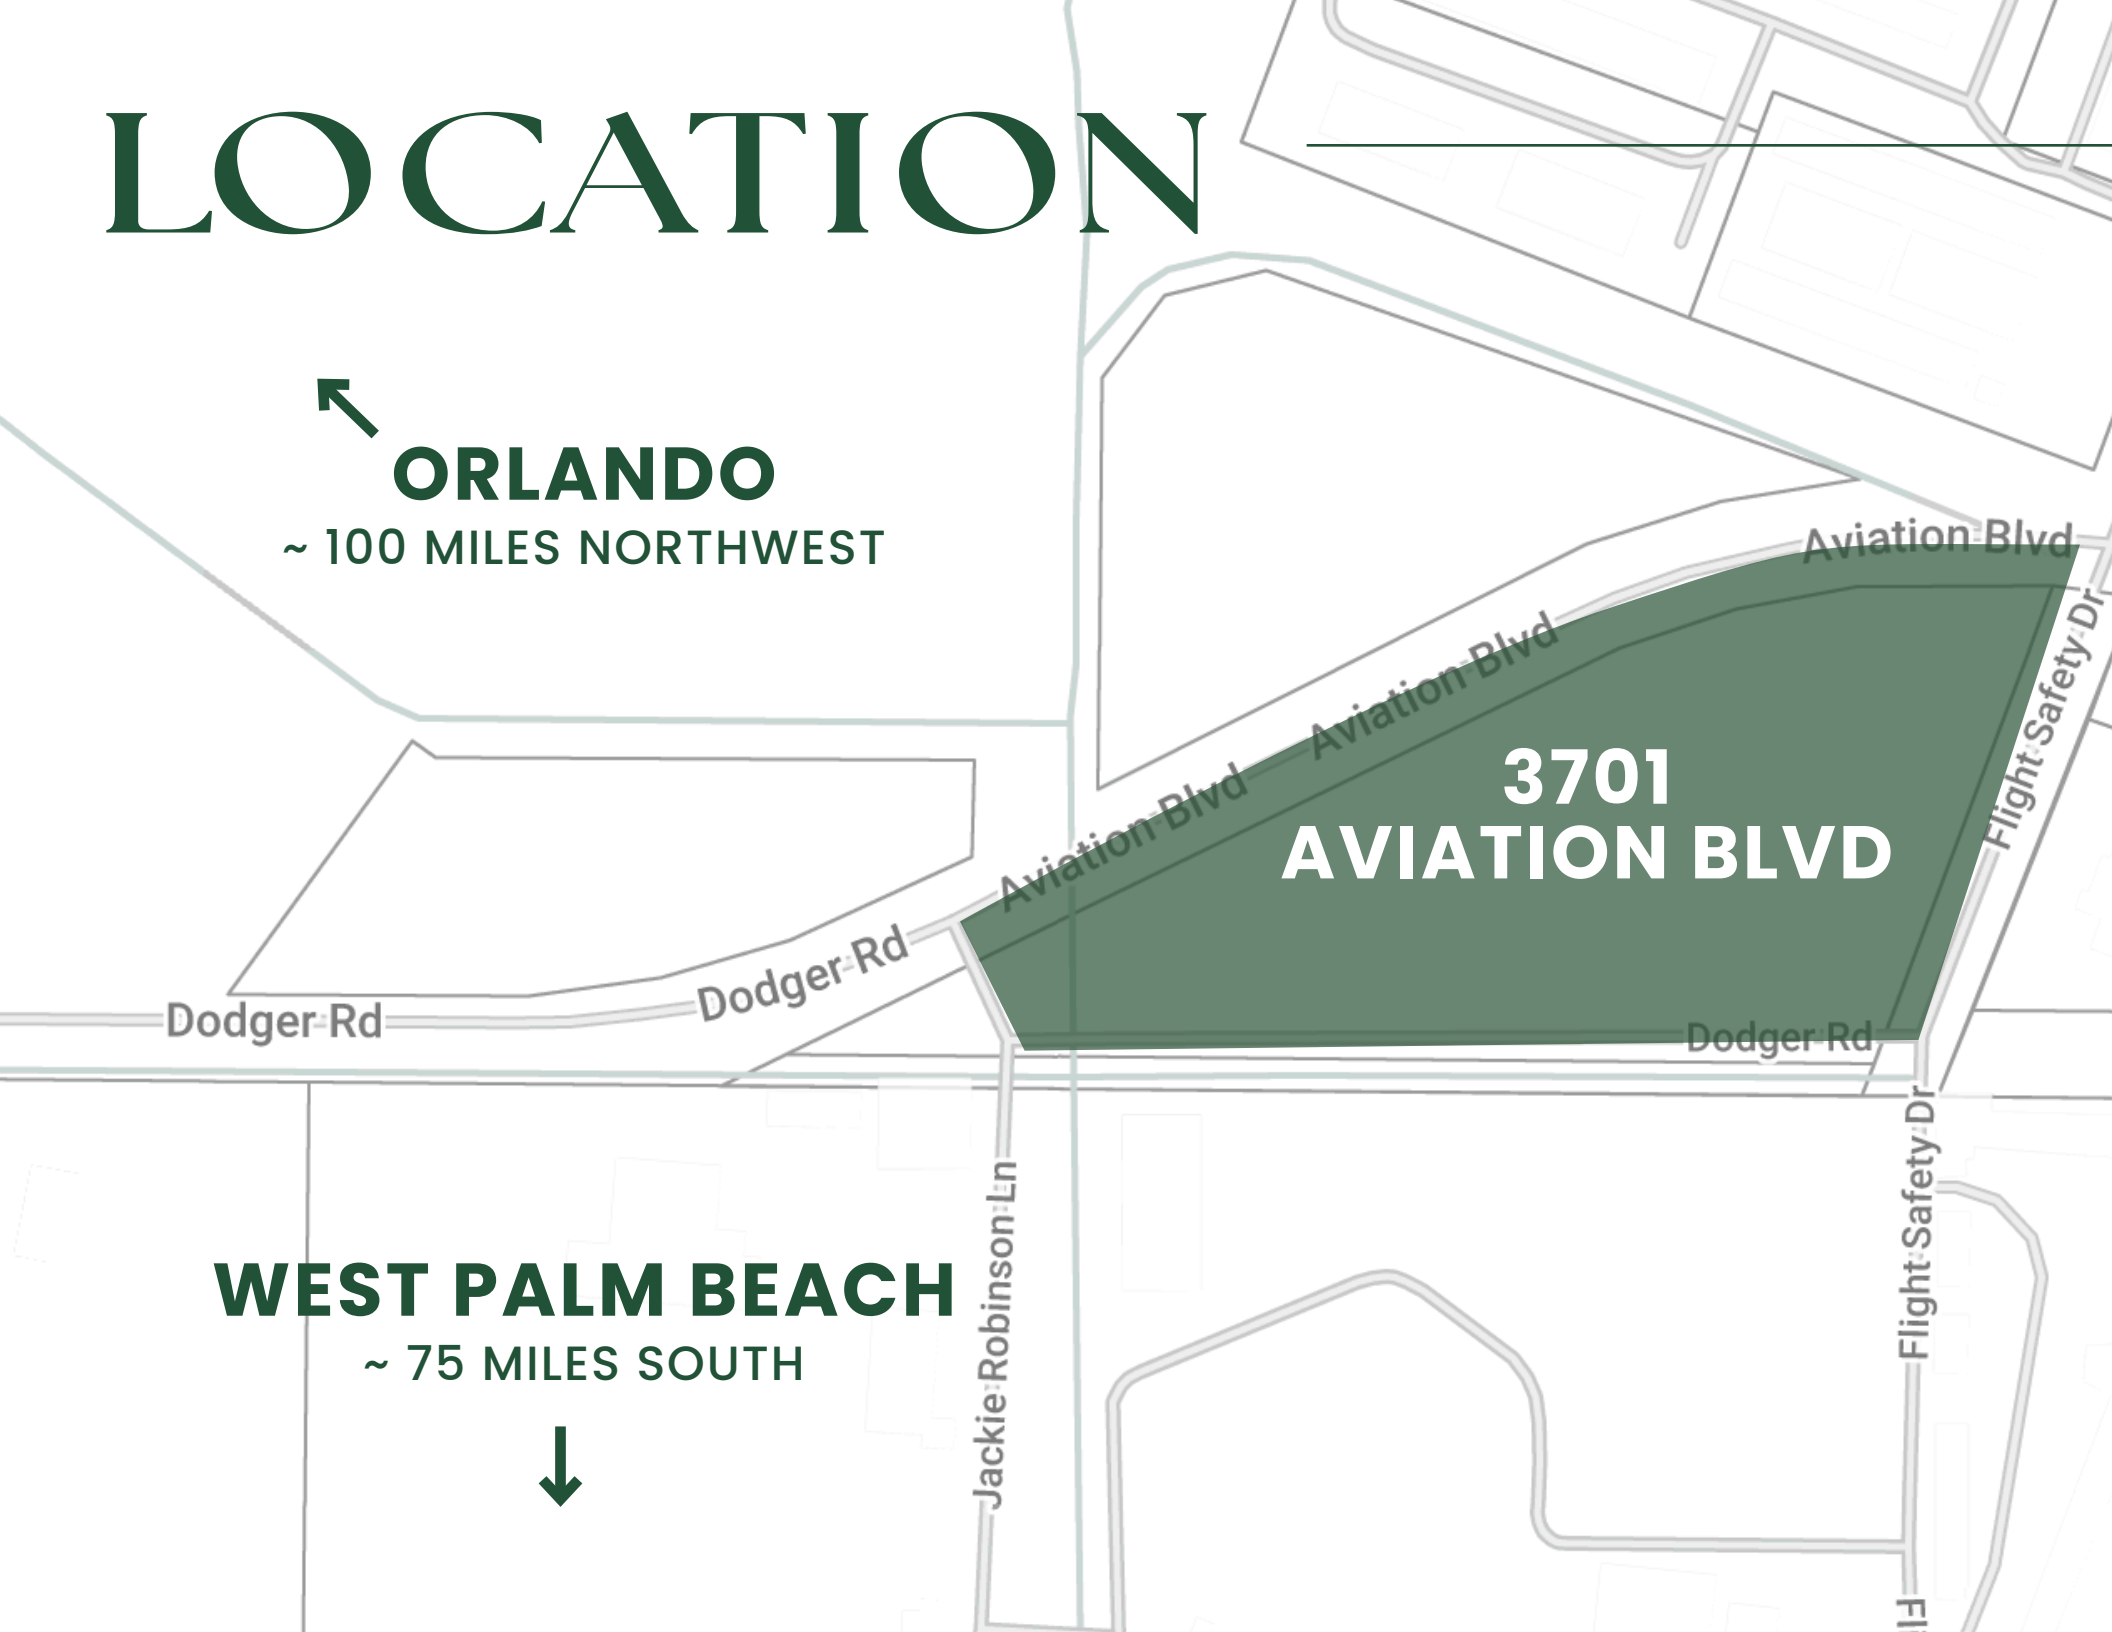

- ALI-MC zoning allows for many uses
- Ideally located next to VRB airport and Jackie Robinson Training Complex
- Major thoroughfare with 12,300 AADT count

3701 AVIATION BLVD

VERO BEACH, FL 32960

PERMITTED USES

ALI-MC

Multi-family residences	X
Personal services	X
Private clubs	X
Professional and business offices	X
Recreation and park areas	X
Retail uses	X
Sports complex	X
Accessory uses	X

LOCATION

ORLANDO

~ 100 MILES NORTHWEST

**3701
AVIATION BLVD**

WEST PALM BEACH

~ 75 MILES SOUTH

3701 AVIATION BLVD
VERO BEACH, FL 32960

↑
MELBOURNE
~ 35 MILES NORTH

3701 Aviation Boulevard is located in **Vero Beach, Florida**, an upscale city in Indian River County that maintains the charm of "Old Florida."

A unique property with amazing development potential. Nestled between the Vero Beach airport and the Jackie Robinson Training Center is 6.85 acres zoned ALI-MC. Bring your dream of recreation or entertainment to a high visibility location.