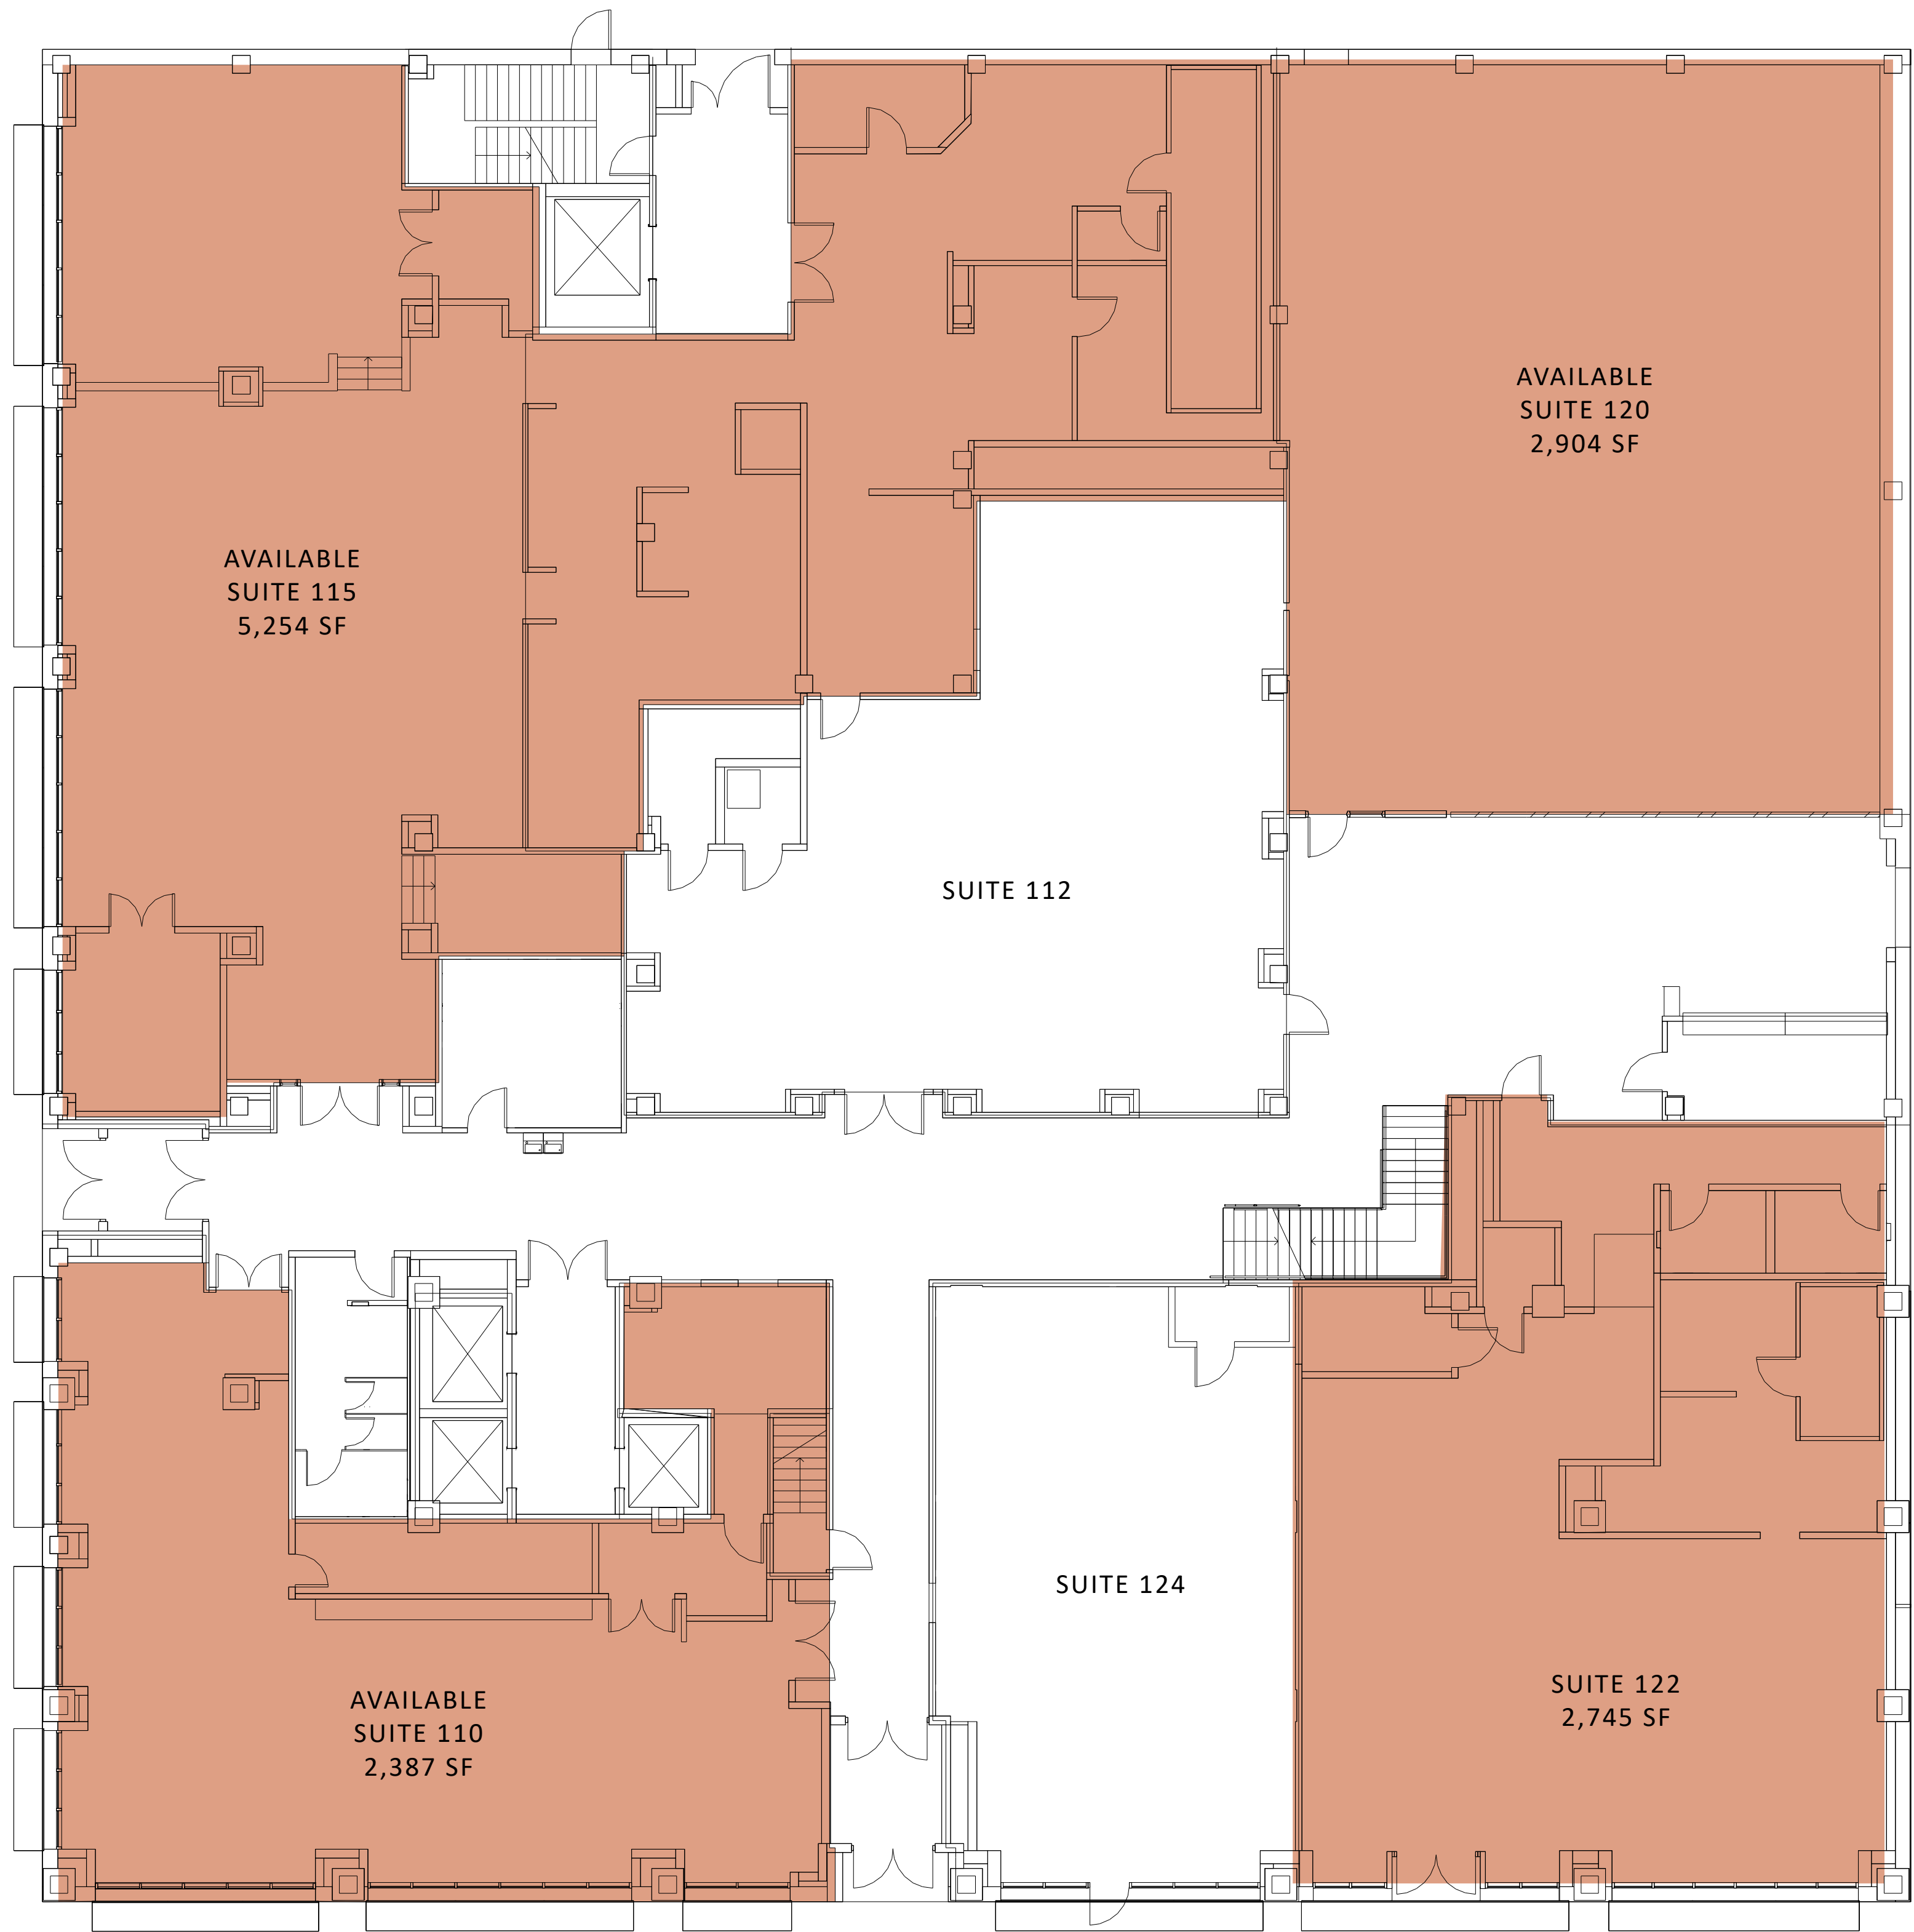

2ND STREET NE

1ST AVENUE NE

The Roosevelt

200 1st Avenue Northeast
Cedar Rapids, IA 52401

Ground Floor
Updated 10.7.19