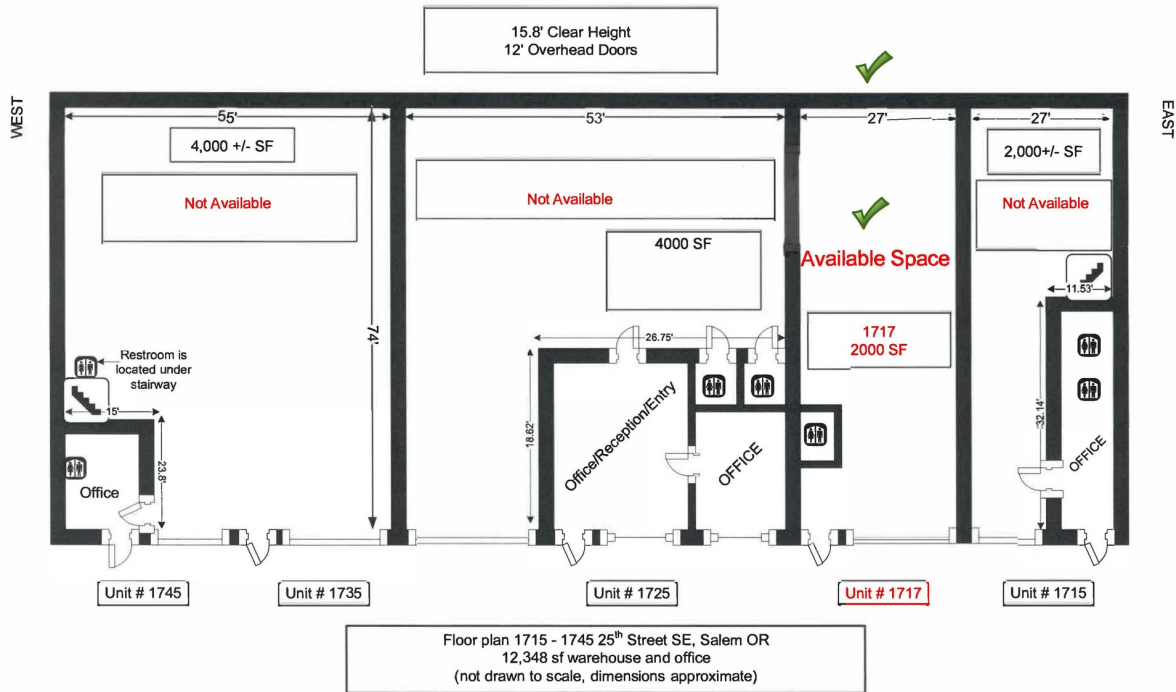

LEASE INFORMATION

Lease Type:	NNN	Lease Term:	Negotiable
Total Space:	1,250 - 2,000 SF	Lease Rate:	$0.85 - $1.00 SF/month

AVAILABLE SPACES

SUITE	TENANT	SIZE (SF)	LEASE TYPE	LEASE RATE	DESCRIPTION
1717 25th St SE	Available	2,000 SF	NNN	$0.85 SF/month	This 2,000 SF space is currently in shell condition with one bathroom. It is suitable as a small warehouse or storage space. Additional uses could include retail, office / flex space. Tenant Improvements are negotiable. Close proximity to Highway 22, Salem Airport, Interstate 5, and Downtown Salem.

MATT HOLSTEGE | **DANIELLE FRANCISCO**
503.371.0718 | 503.371.0745
mholstege@stateinv.com | dfrancisco@stateinv.com

Notice: Employees of State Investments LLC are not licensed real estate brokers or property managers.