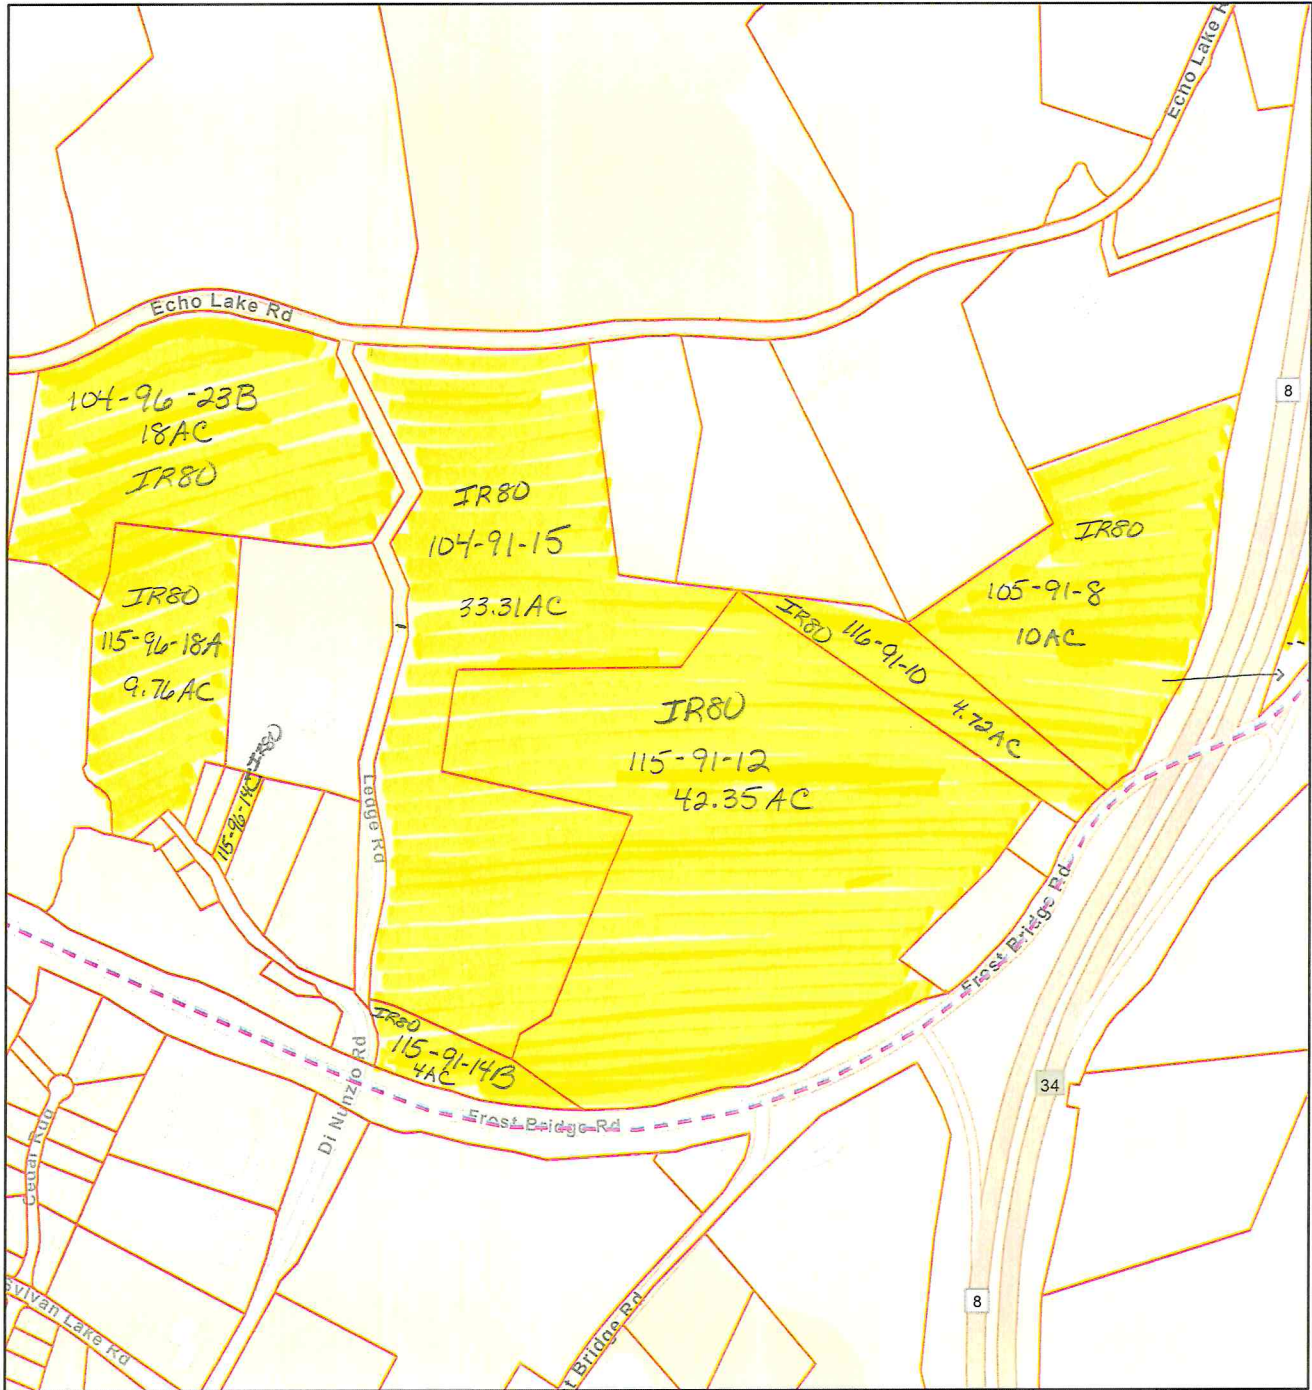

Watertown CT, Web Map

Conrail Railroad
 CL&P
 f substation f
 Town owns 1.4 AC

1/10/2026, 4:10:33 PM

- Parcel Polygons
- Oakville Boundary

Sources: Esri, TomTom, Garmin, FAO, NOAA, USGS, © OpenStreetMap contributors, and the GIS User Community