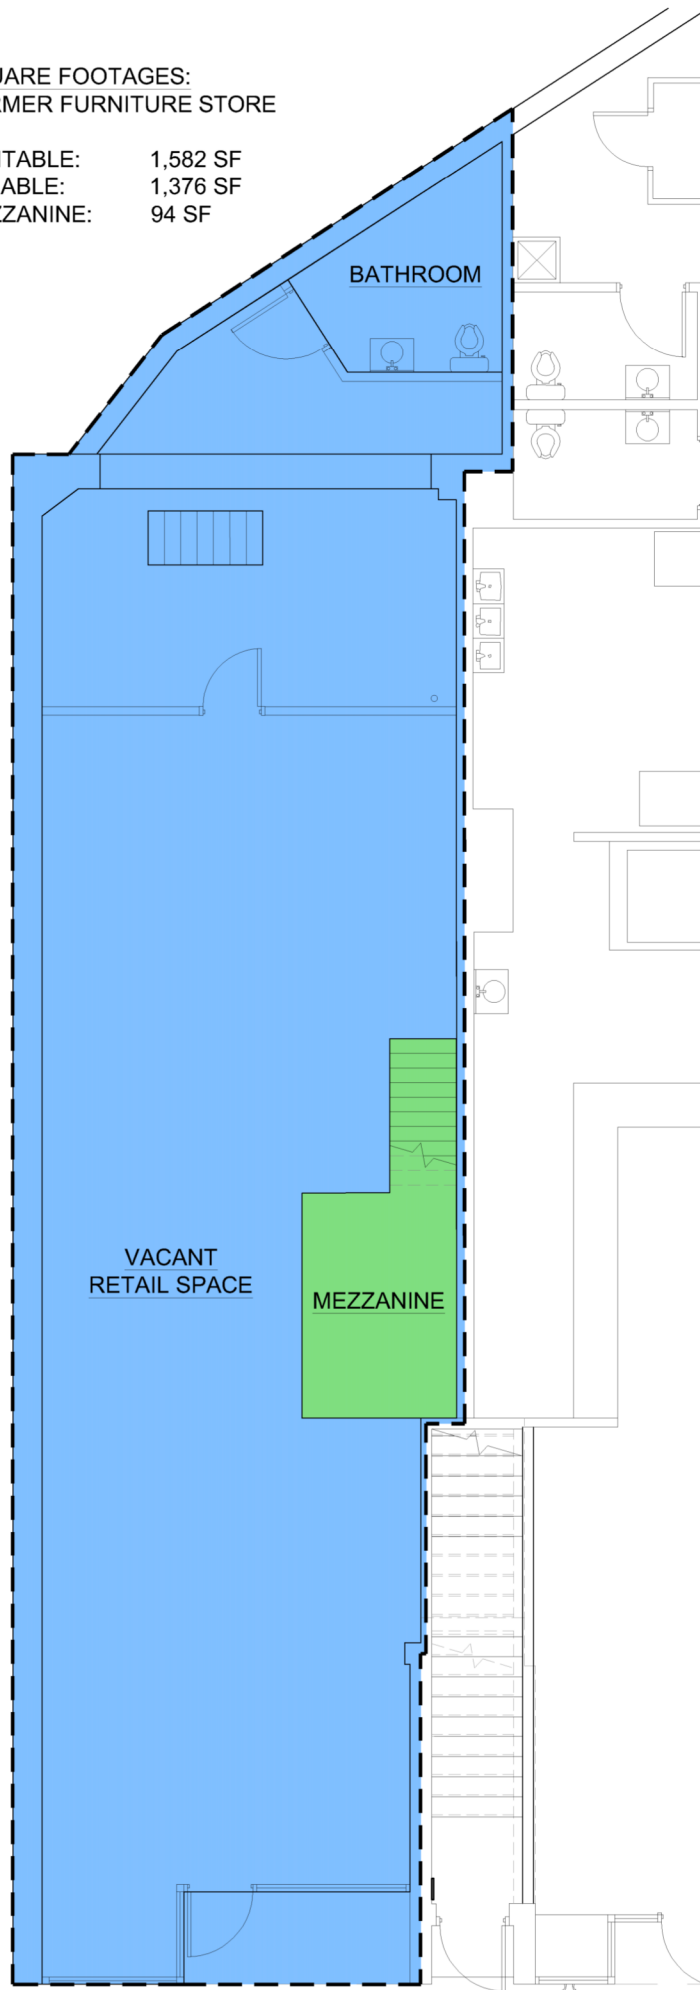

SQUARE FOOTAGES:
FORMER FURNITURE STORE

RENTABLE: 1,582 SF
USEABLE: 1,376 SF
MEZZANINE: 94 SF

15 N BROADWAY