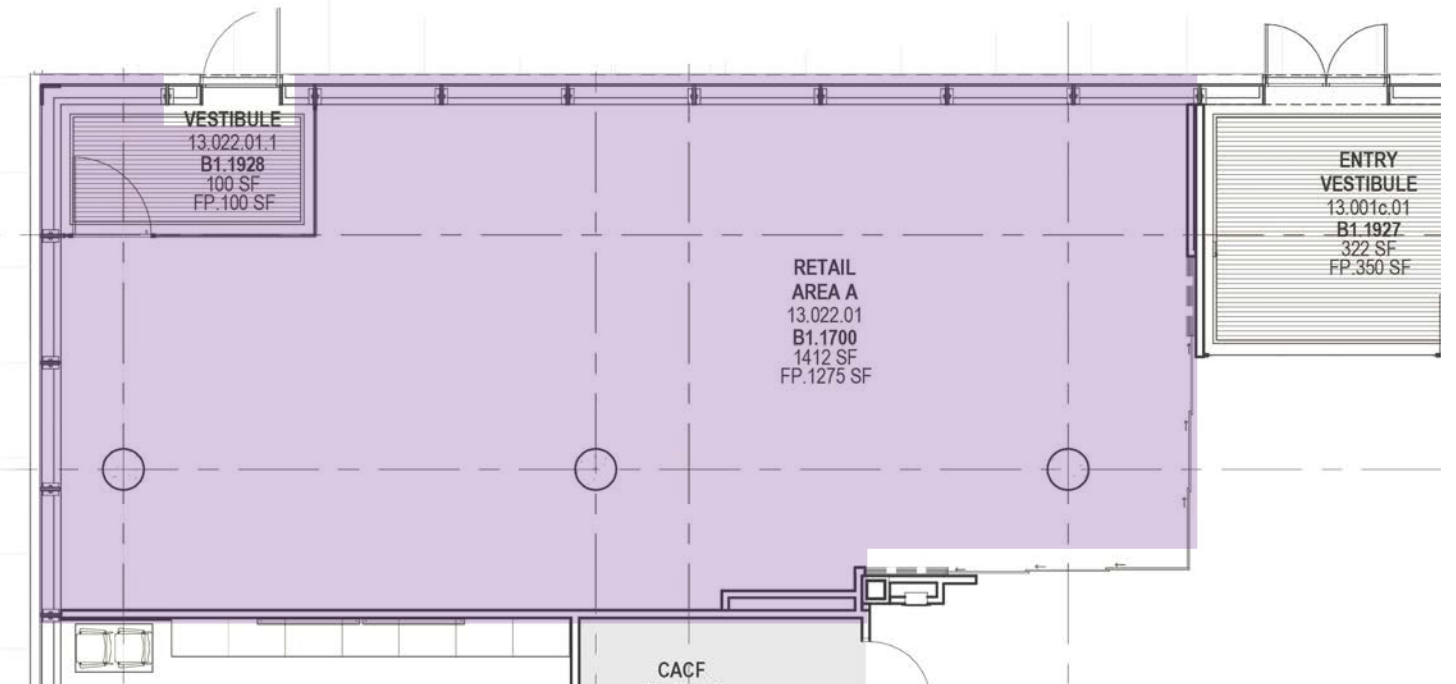

Unit 6 Plan

Size	Availability	Net Rent	Additional Rent
UNIT 6 1412 sf	Immediately	Call listing agent	\$23.46 psf* <small>*2020 estimate</small>

◀ WEST EAST ▶

1051 Queen Street West

Unit 3 Plan

Size
UNIT 3 906 sf

Availability
Immediately

Net Rent
Call listing agent

Additional Rent
\$23.46 psf*
*2020 estimate

1051 Queen Street West

Unit 5 Plan

INTERIOR

Size	Availability	Net Rent	Additional Rent
UNIT 5 1307 sf	Immediately	Call listing agent	\$23.46 psf* <small>*2020 estimate</small>