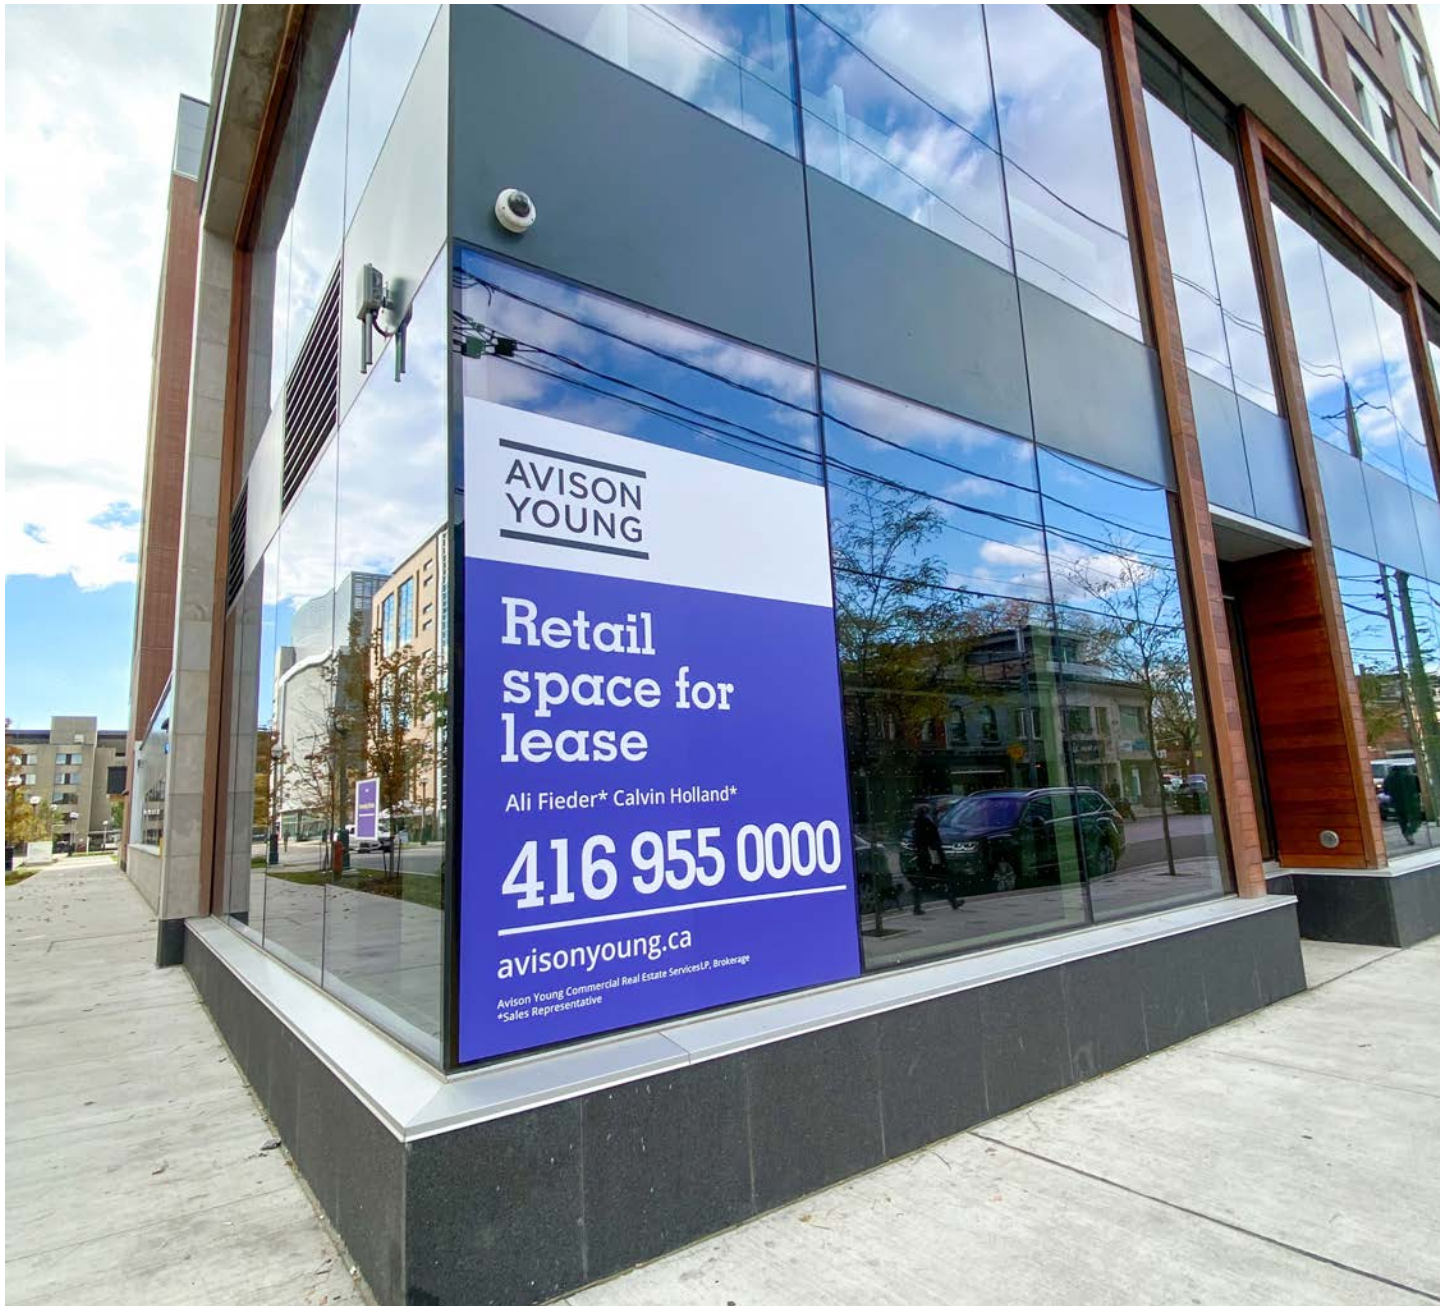

1051 Queen Street West

Unit 5 Plan

Size	Availability	Net Rent	Additional Rent
UNIT 5 1307 sf	Immediately	Call listing agent	$23.46 psf* *2020 estimate

◀ WEST EAST ▶