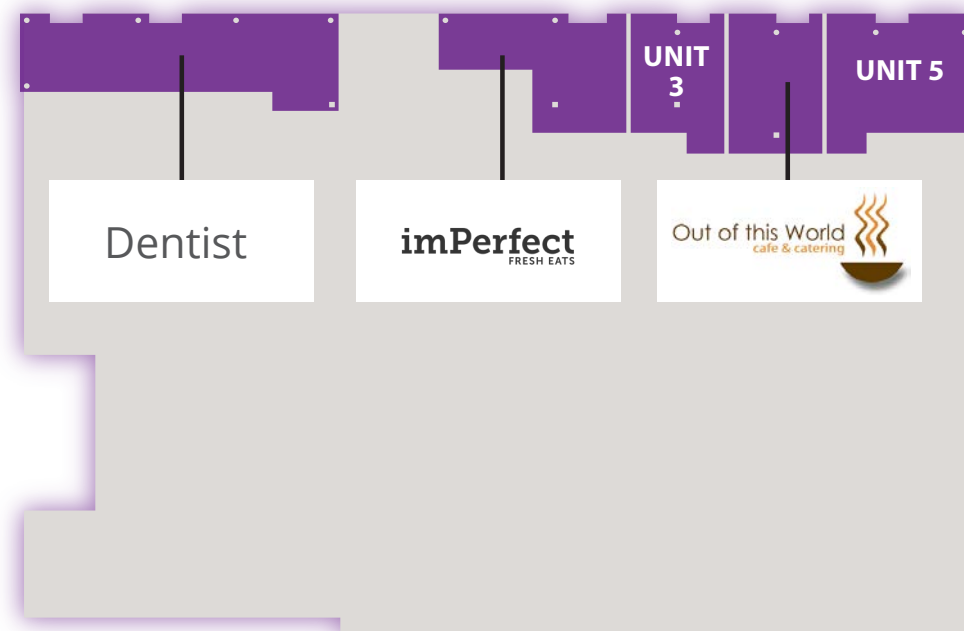

9,000 sf of new retail space

Known as the Art and Design District of Toronto, West Queen West is a vibrant, dynamic neighbourhood with a unique and creative culture.

The retail development at CAMH will be a great opportunity for any user looking to be part of a community with distinctive character.

The retail space will integrate sustainability and social connectivity in order to serve the diverse needs and interest of CAMH and the community.

With great visibility on Queen Street West you will be part of a mix of local chic boutiques and some of the most notable international retailers.

ONLY THREE UNITS REMAINING

QUEEN ST