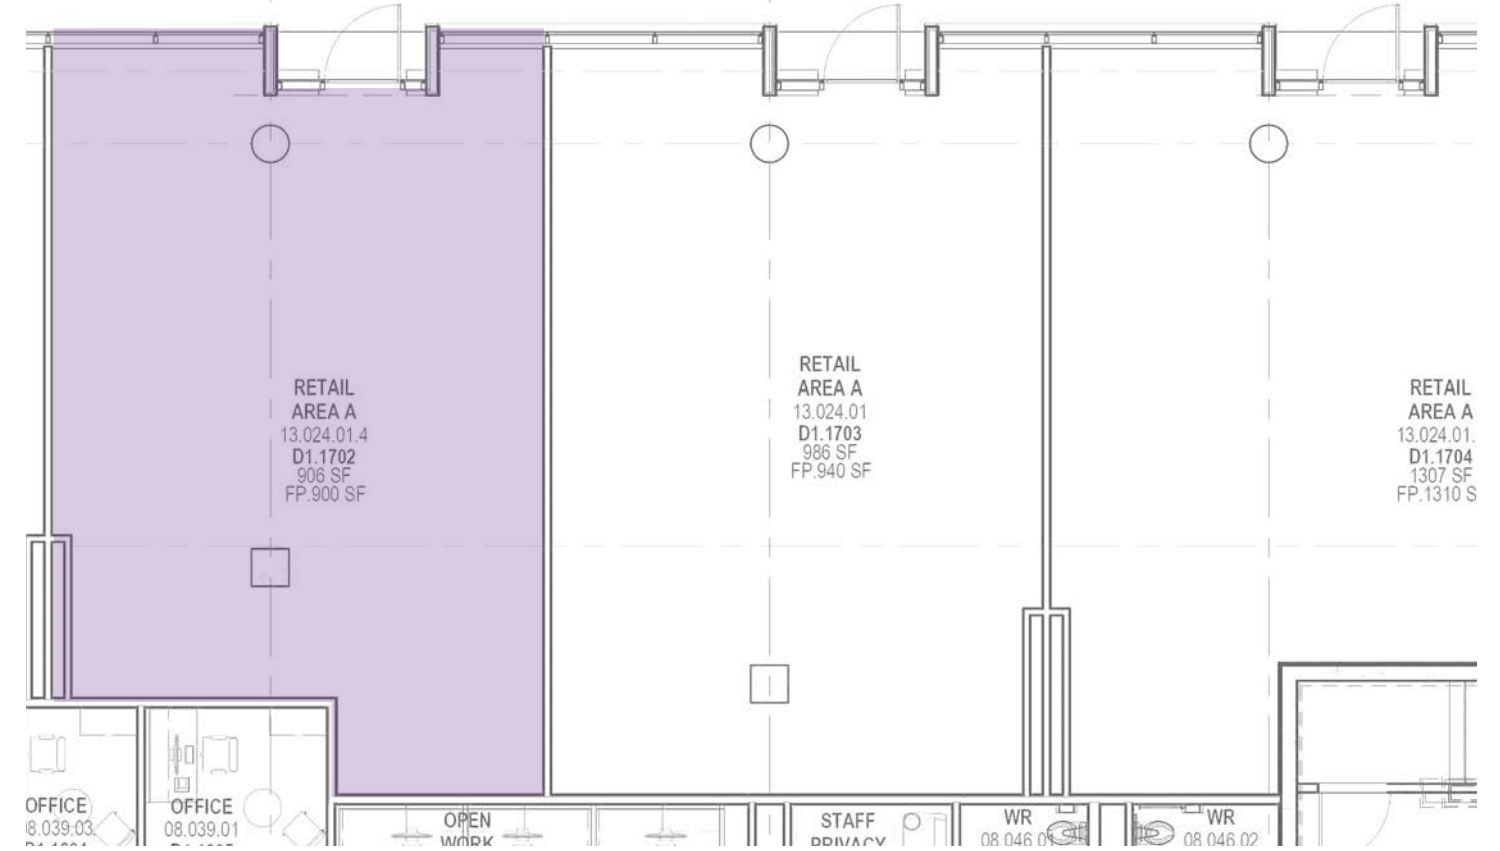

Unit 6 Plan

Size	Availability	Net Rent	Additional Rent
UNIT 6 1412 sf	Immediately	Call listing agent	\$23.46 psf* <small>*2020 estimate</small>

◀ WEST EAST ▶

1051 Queen Street West

Unit 3 Plan

Size
UNIT 3 906 sf

Availability
Immediately

Net Rent
Call listing agent

Additional Rent
\$23.46 psf*
*2020 estimate

1051 Queen Street West

Unit 5 Plan

INTERIOR

Size	Availability	Net Rent	Additional Rent
UNIT 5 1307 sf	Immediately	Call listing agent	\$23.46 psf* <small>*2020 estimate</small>