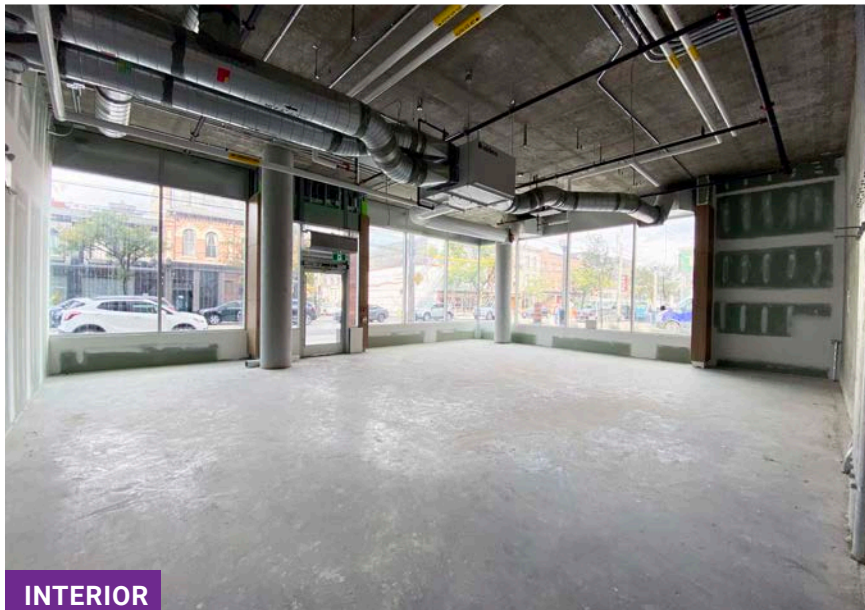

Availability
Immediately

Net Rent
Call listing agent

Additional Rent
\$23.46 psf*
*2020 estimate

1051 Queen Street West

Unit 5 Plan

INTERIOR

Size	Availability	Net Rent	Additional Rent
UNIT 5 1307 sf	Immediately	Call listing agent	\$23.46 psf* <small>*2020 estimate</small>