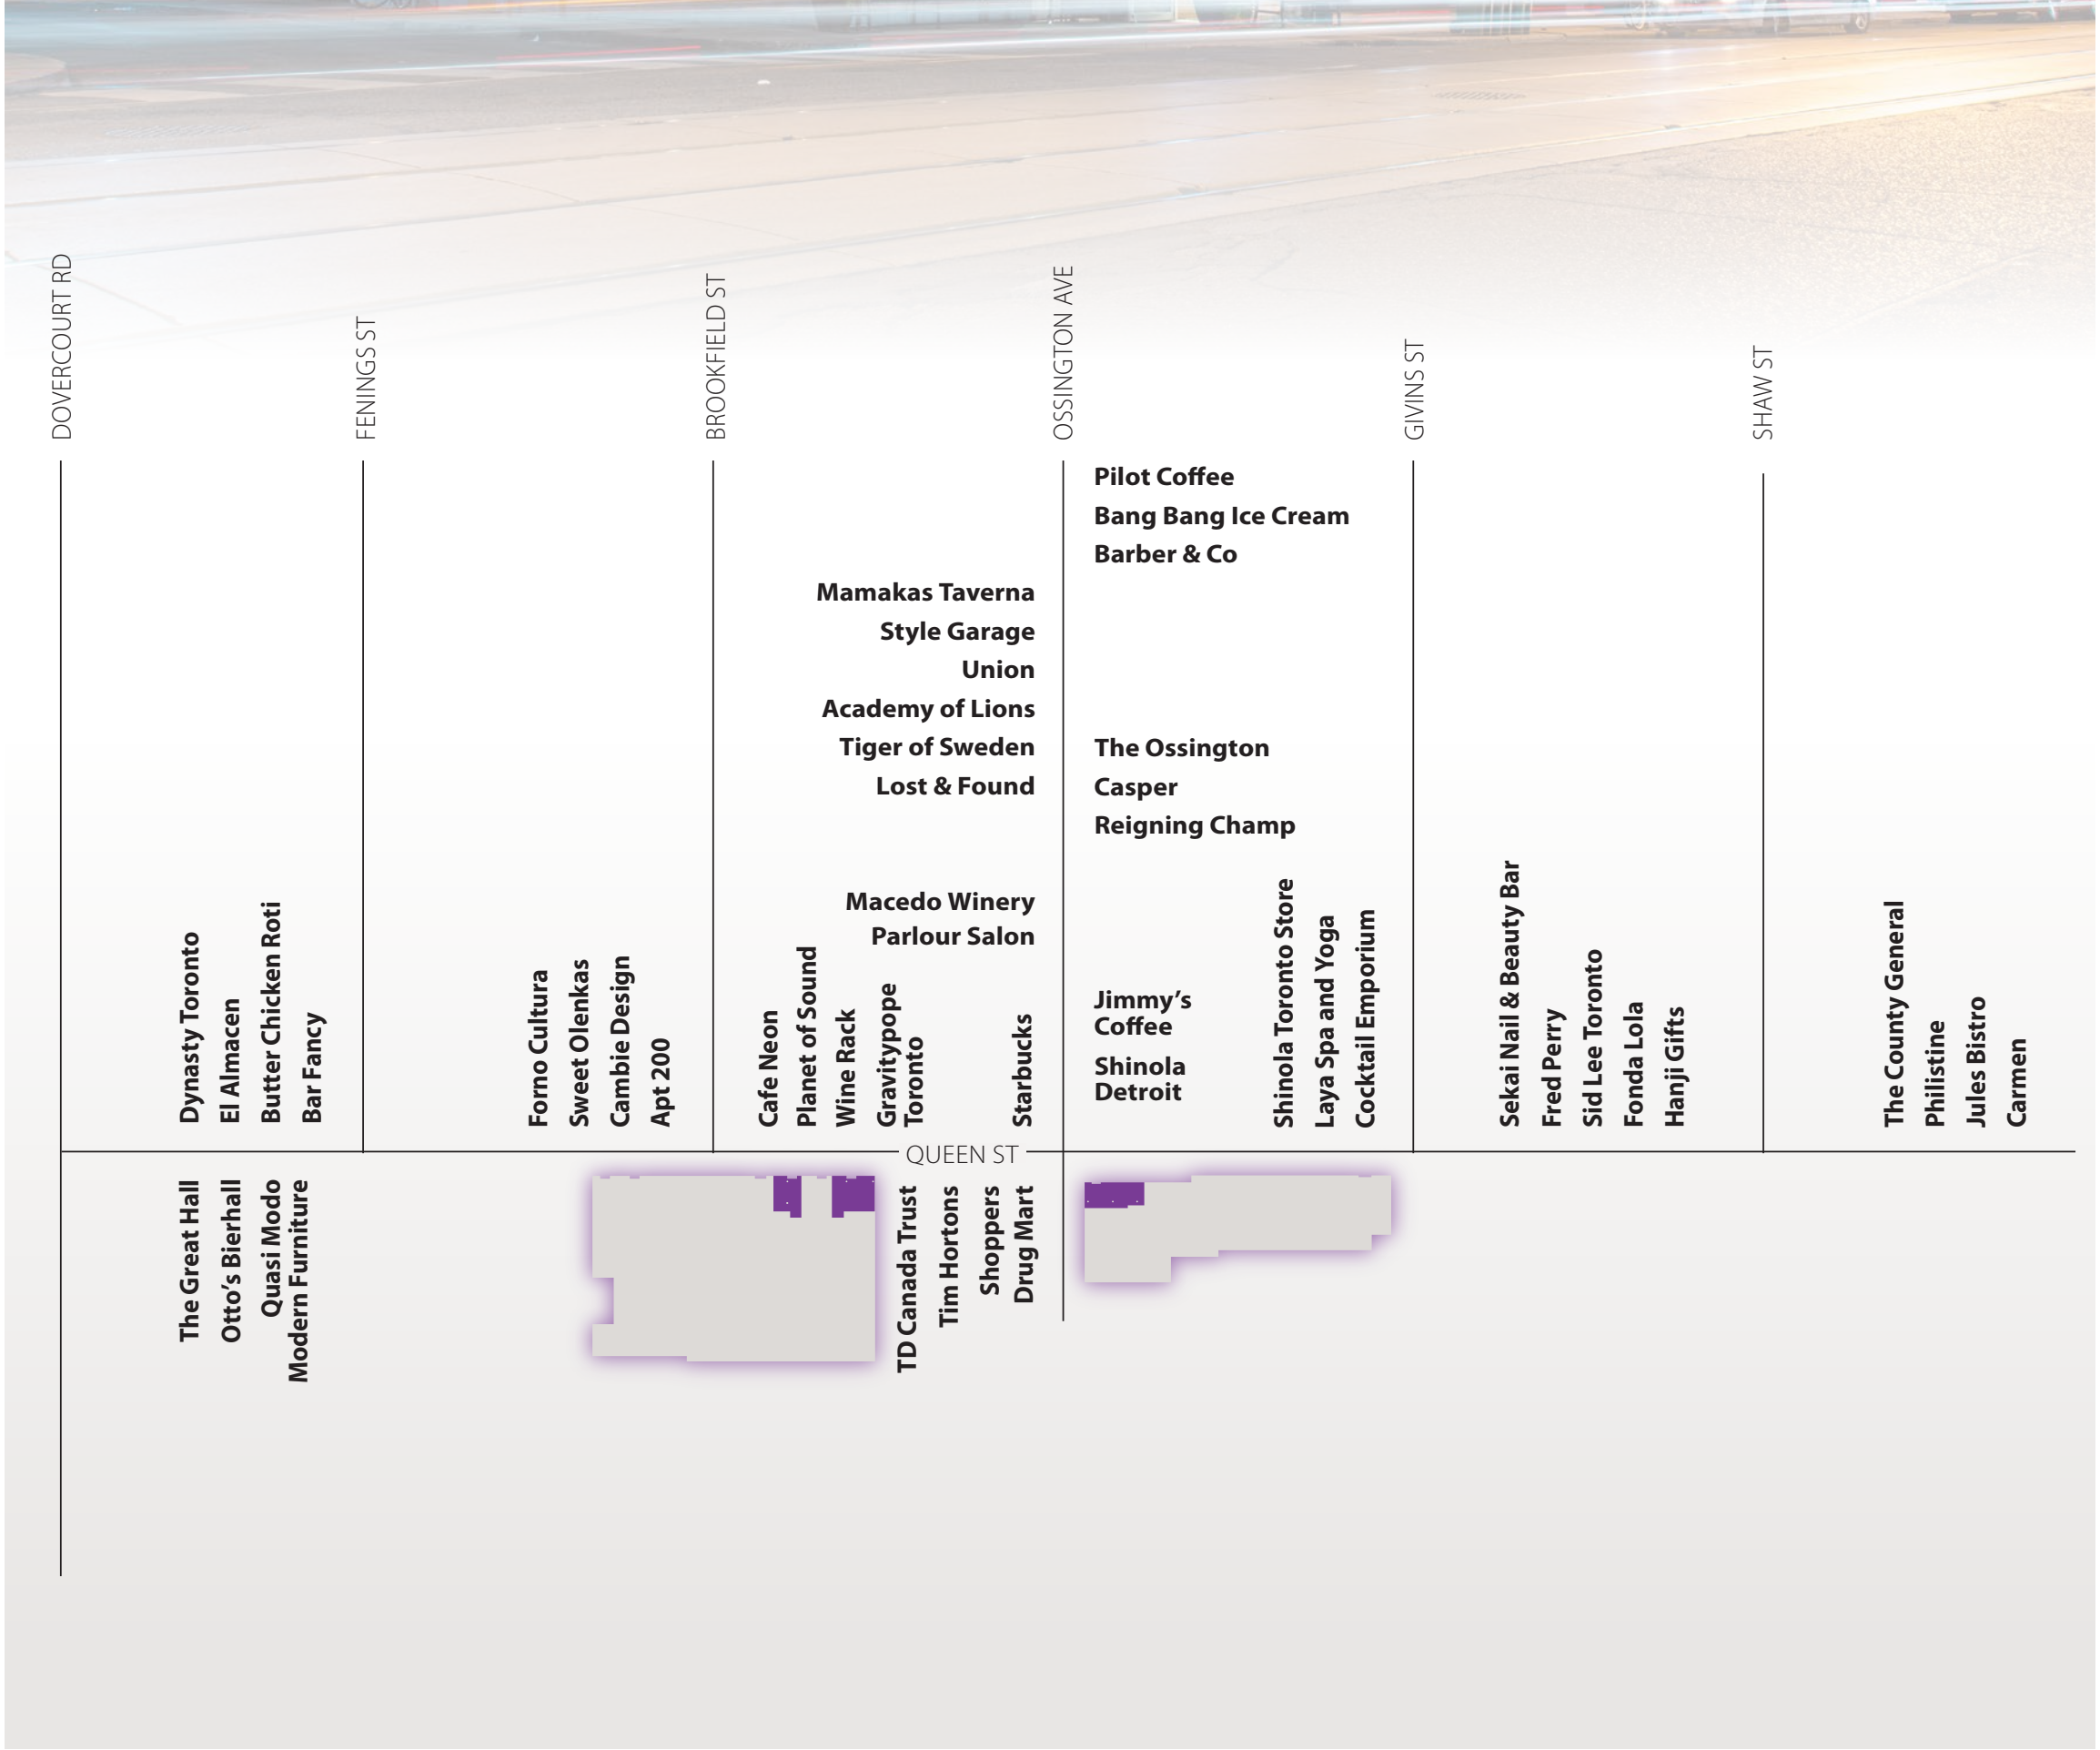

With great visibility on Queen Street West you will be part of a mix of local chic boutiques and some of the most notable international retailers.

ONLY THREE UNITS REMAINING

QUEEN ST

1025 Queen Street West

DOVERCOURT RD

FENINGS ST

BROOKFIELD ST

OSSINGTON AVE

GIVINS ST

SHAW ST

Dynasty Toronto
El Almacén
Butter Chicken Roti
Bar Fancy

Forno Cultura
Sweet Olenkas
Cambie Design
Apt 200

Cafe Neon
Planet of Sound
Wine Rack
Gravitypoppe
Toronto
Starbucks

Mamakas Taverna
Style Garage
Union
Academy of Lions
Tiger of Sweden
Lost & Found

Macedo Winery
Parlour Salon

Pilot Coffee
Bang Bang Ice Cream
Barber & Co

The Great Hall
Otto's Bierhall
Quasi Modo
Modern Furniture

QUEEN ST

TD Canada Trust
Tim Hortons
Shoppers
Drug Mart

A great mix of chic

boutiques & some of the most notable international retailers.

**AVISON
YOUNG**