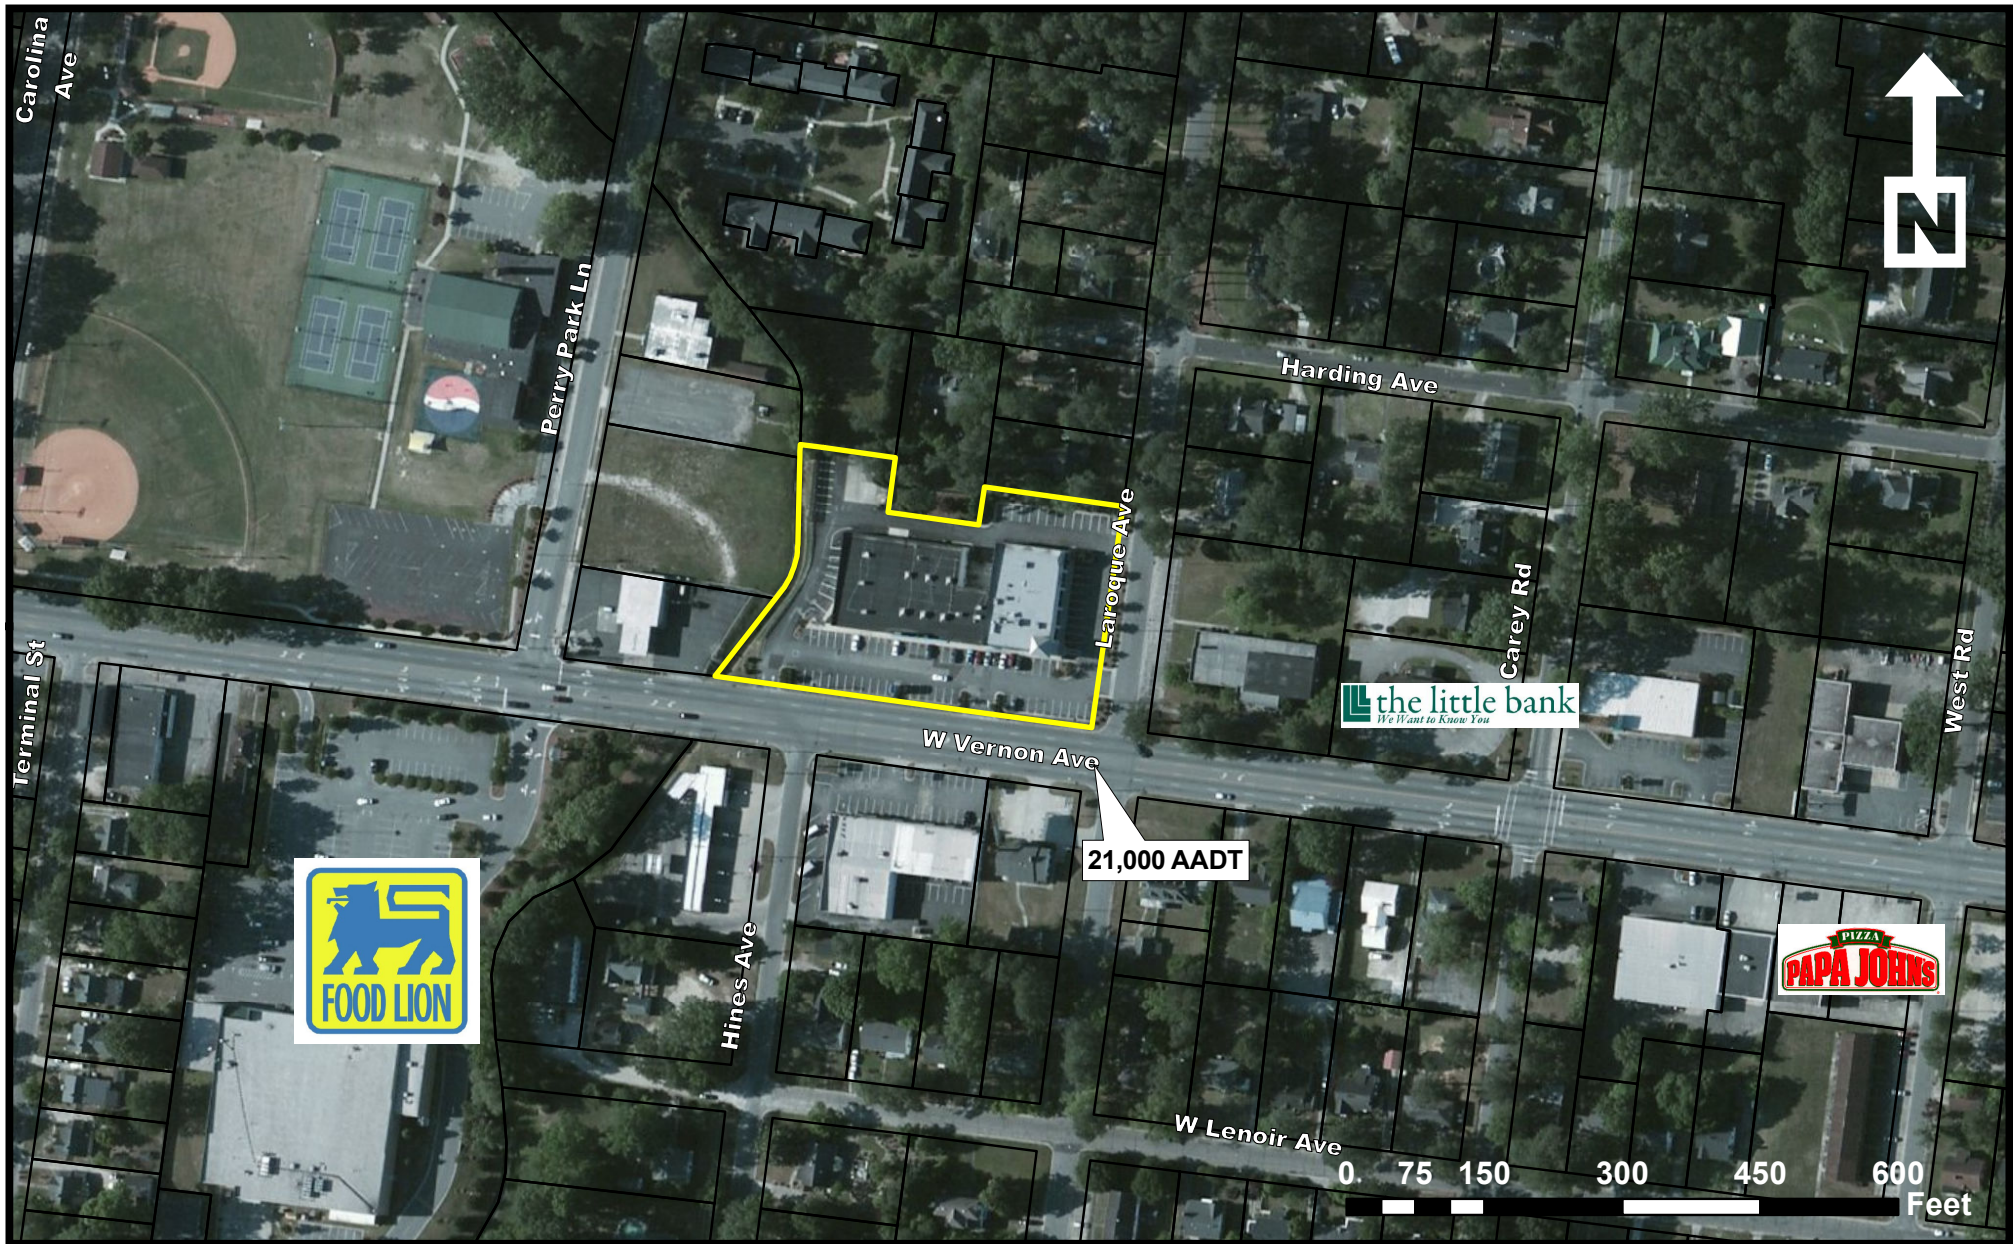

Fairfield Square
1201 J W. Vernon Ave.
Kinston, NC

518 Plaza Blvd, Kinston, NC 28501
252-523-5107

Fairfield Square - Kinston, NC

Legend

 Subject Area

AADT: Average Annual Daily Traffic

PERRY MANAGEMENT
REAL ESTATE • DEVELOPMENT • LEASING