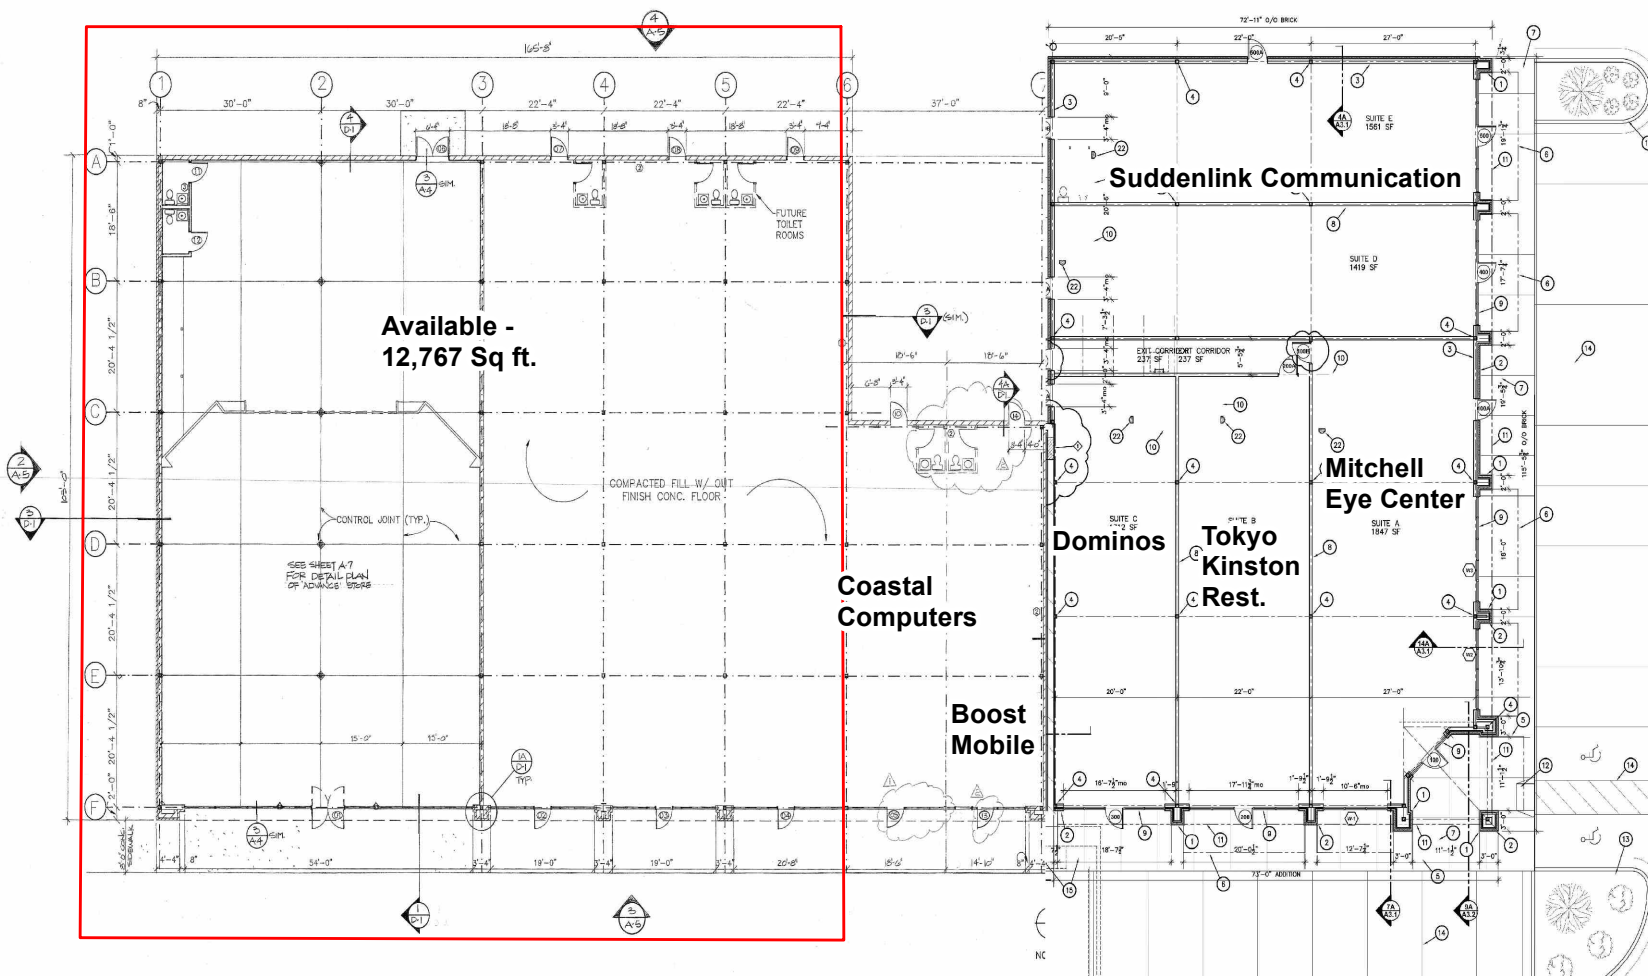

Fairfield Square
1201 J W. Vernon Ave.
Kinston, NC

518 Plaza Blvd, Kinston, NC 28501
252-523-5107

Fairfield Square - Kinston, NC

Legend

 Subject Area

AADT: Average Annual Daily Traffic

PERRY MANAGEMENT
REAL ESTATE • DEVELOPMENT • LEASING