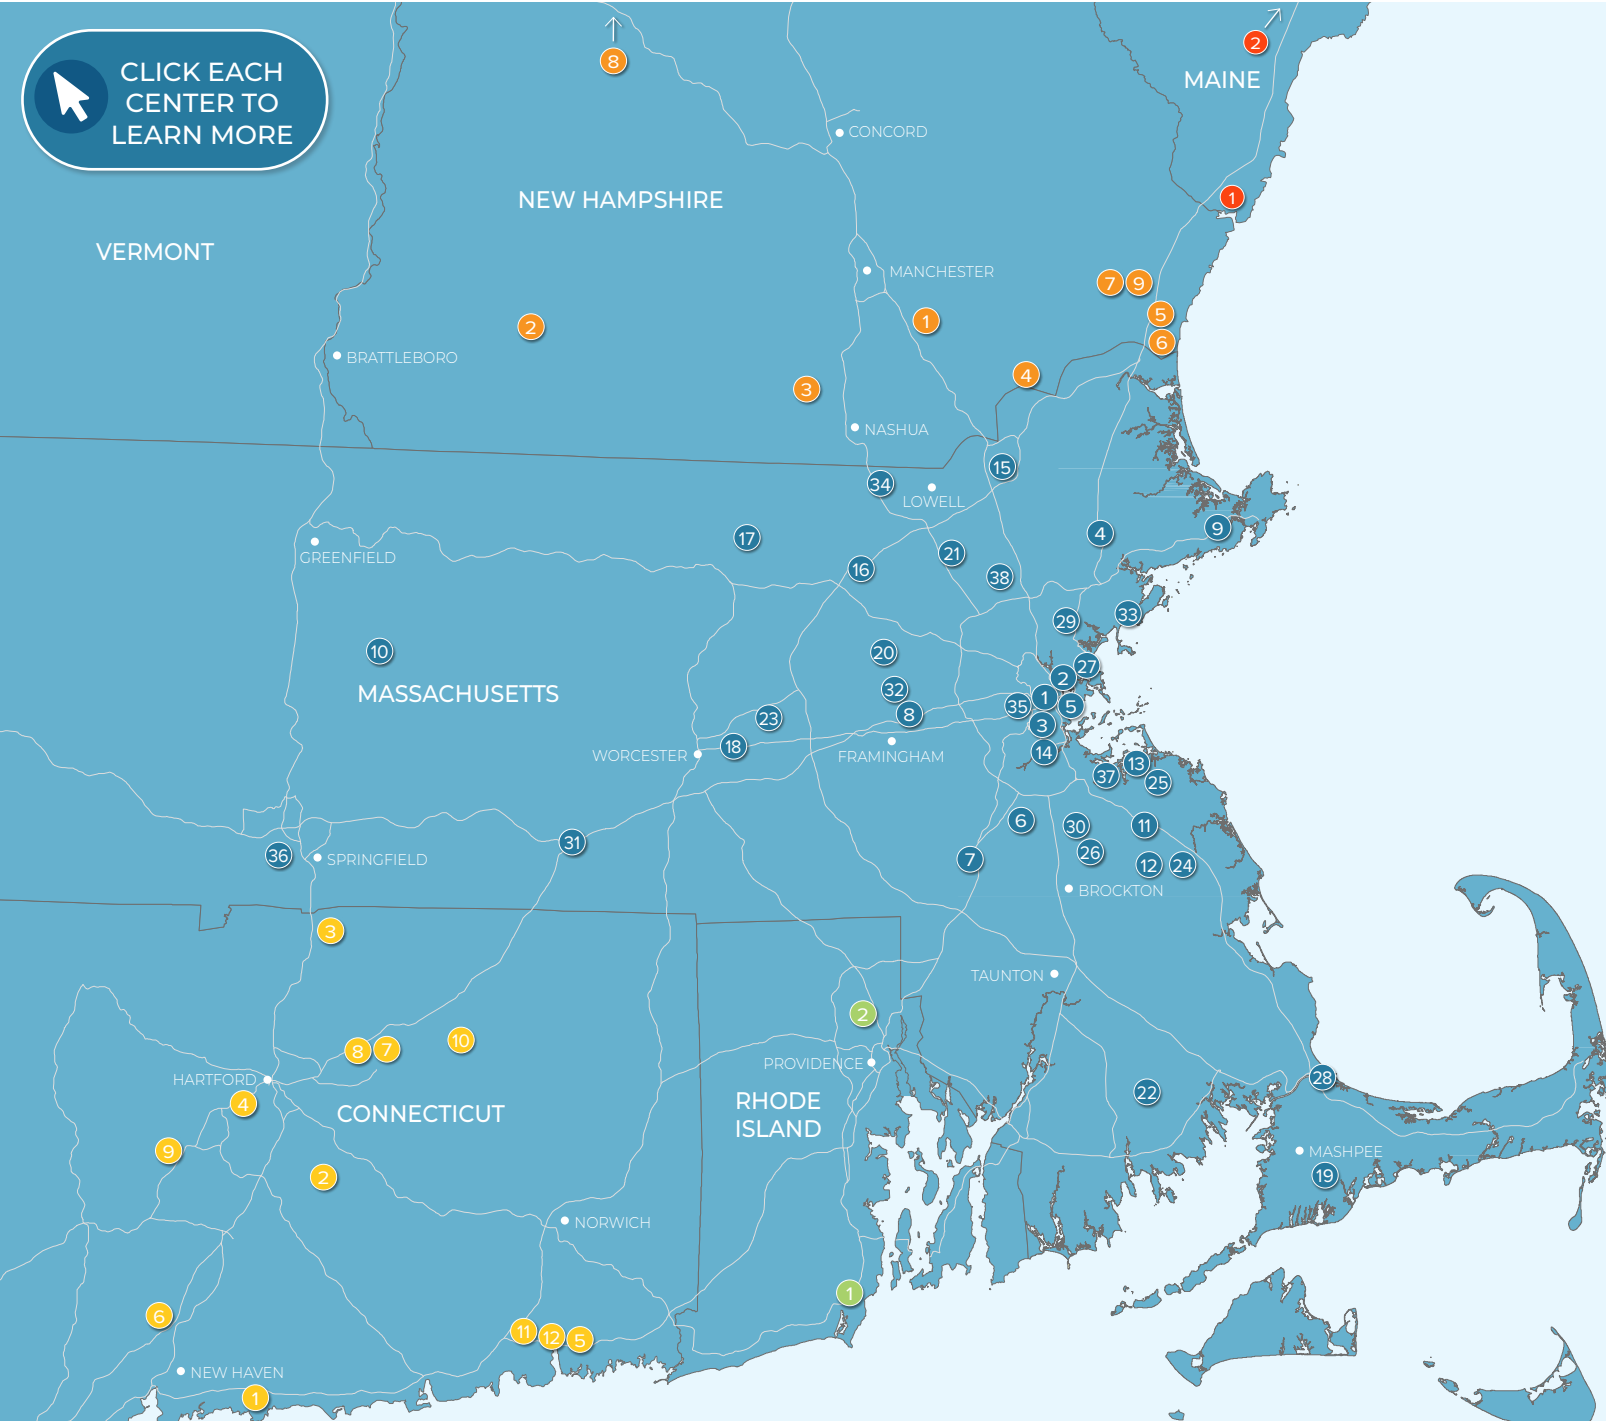

*Gillette*  
STADIUM

**STOP&SHOP.**

**RK SHOPPING PLAZA**

**TJ-maxx** **DSW**  
DESIGNER SHOE WAREHOUSE®  
*Michaels* **FIVE BEL'W**

**WESTGATE MALL**

**LOWE'S** **planet fitness**  
**Burlington** **MARKET BASKET**  
**Marshalls** **TJ-maxx**  
*Chick-fil-A* **Walmart**

# Our Centers

New England's Leading Retail Leasing Company

CLICK EACH CENTER TO LEARN MORE

## MASSACHUSETTS

- 1 Continuum, Allston, MA
- 2 Avalon North Station, Boston, MA
- 3 Brigham Circle, Boston, MA
- 4 Danvers Crossing, Danvers, MA
- 5 Flats on D, Boston, MA
- 6 Village Shoppes of Canton, Canton, MA
- 7 Patriot Place, Foxborough, MA
- 8 Nobscot Village, Framingham, MA
- 9 Gloucester Crossing, Gloucester, MA
- 10 Russell Street Pad Site, Hadley, MA
- 11 Hanover Crossing, Hanover, MA
- 12 Shaw's Plaza, Hanson, MA
- 13 Launch at Hingham Shipyard, Hingham, MA
- 14 Hyde Park Plaza, Hyde Park, MA
- 15 Plaza 114, Lawrence, MA
- 16 The Point, Littleton, MA
- 17 Lunenburg Crossing, Lunenburg, MA
- 18 57 Main Street, Marlborough, MA
- 19 South Cape Village, Mashpee, MA
- 20 Victory Plaza, Maynard, MA
- 21 Pad Site, North Billerica, MA
- 22 Towne Center, North Dartmouth, MA
- 23 Free Standing Restaurant, Northborough, MA
- 24 Pembroke Center Plaza, Pembroke, MA
- 25 The Grove at Plymouth, Plymouth, MA
- 26 Randolph Shopping Center, Randolph, MA
- 27 Beachmont Square at Suffolk Downs, Revere, MA
- 28 Stop & Shop Plaza, Sandwich, MA
- 29 Hilltop Avalon Saugus, Saugus, MA
- 30 Walgreens Plaza, Stoughton, MA
- 31 The Center at Hobbs Brook, Sturbridge, MA
- 32 Meadow Walk, Sudbury, MA
- 33 The Shops at Vinnin Square, Swampscott, MA
- 34 The Edge District, Tyngsborough, MA
- 35 Stop & Shop Plaza, Watertown, MA
- 36 Westfield Shops, Westfield, MA
- 37 1515 Commercial Street, Weymouth, MA
- 38 Wilmington Crossing, Wilmington, MA