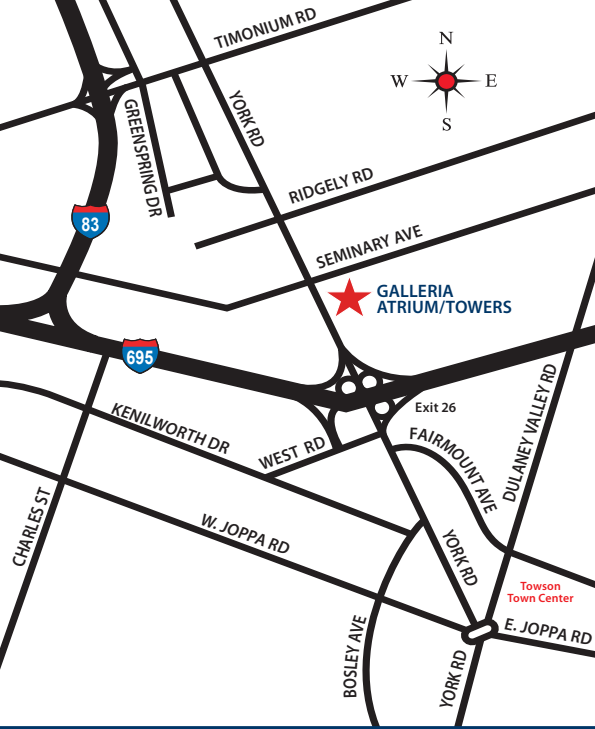

# Galleria Towers

**1407 & 1447 York Road  
Lutherville, MD 21093**

Situated at the intersection of York Road and Seminary Avenue, just off I-695, these office buildings provide an array of on-site amenities offering time efficiency and maximum productivity.

## Galleria Atrium

[www.hillmgt.com](http://www.hillmgt.com)

# 1407 & 1447 York Road Lutherville, MD 21093

From the facilities to its amenities, everything about Galleria Towers & Galleria Atrium make it an ideal location for your business.

GALLERIA ATRIUM

3<sup>RD</sup> FLOOR LOBBY

## NEARBY

- Banking Services
- Court House
- Hotels
- MTA & Light Rail
- Restaurants
- Towson Town Center
- U.S. Post Office