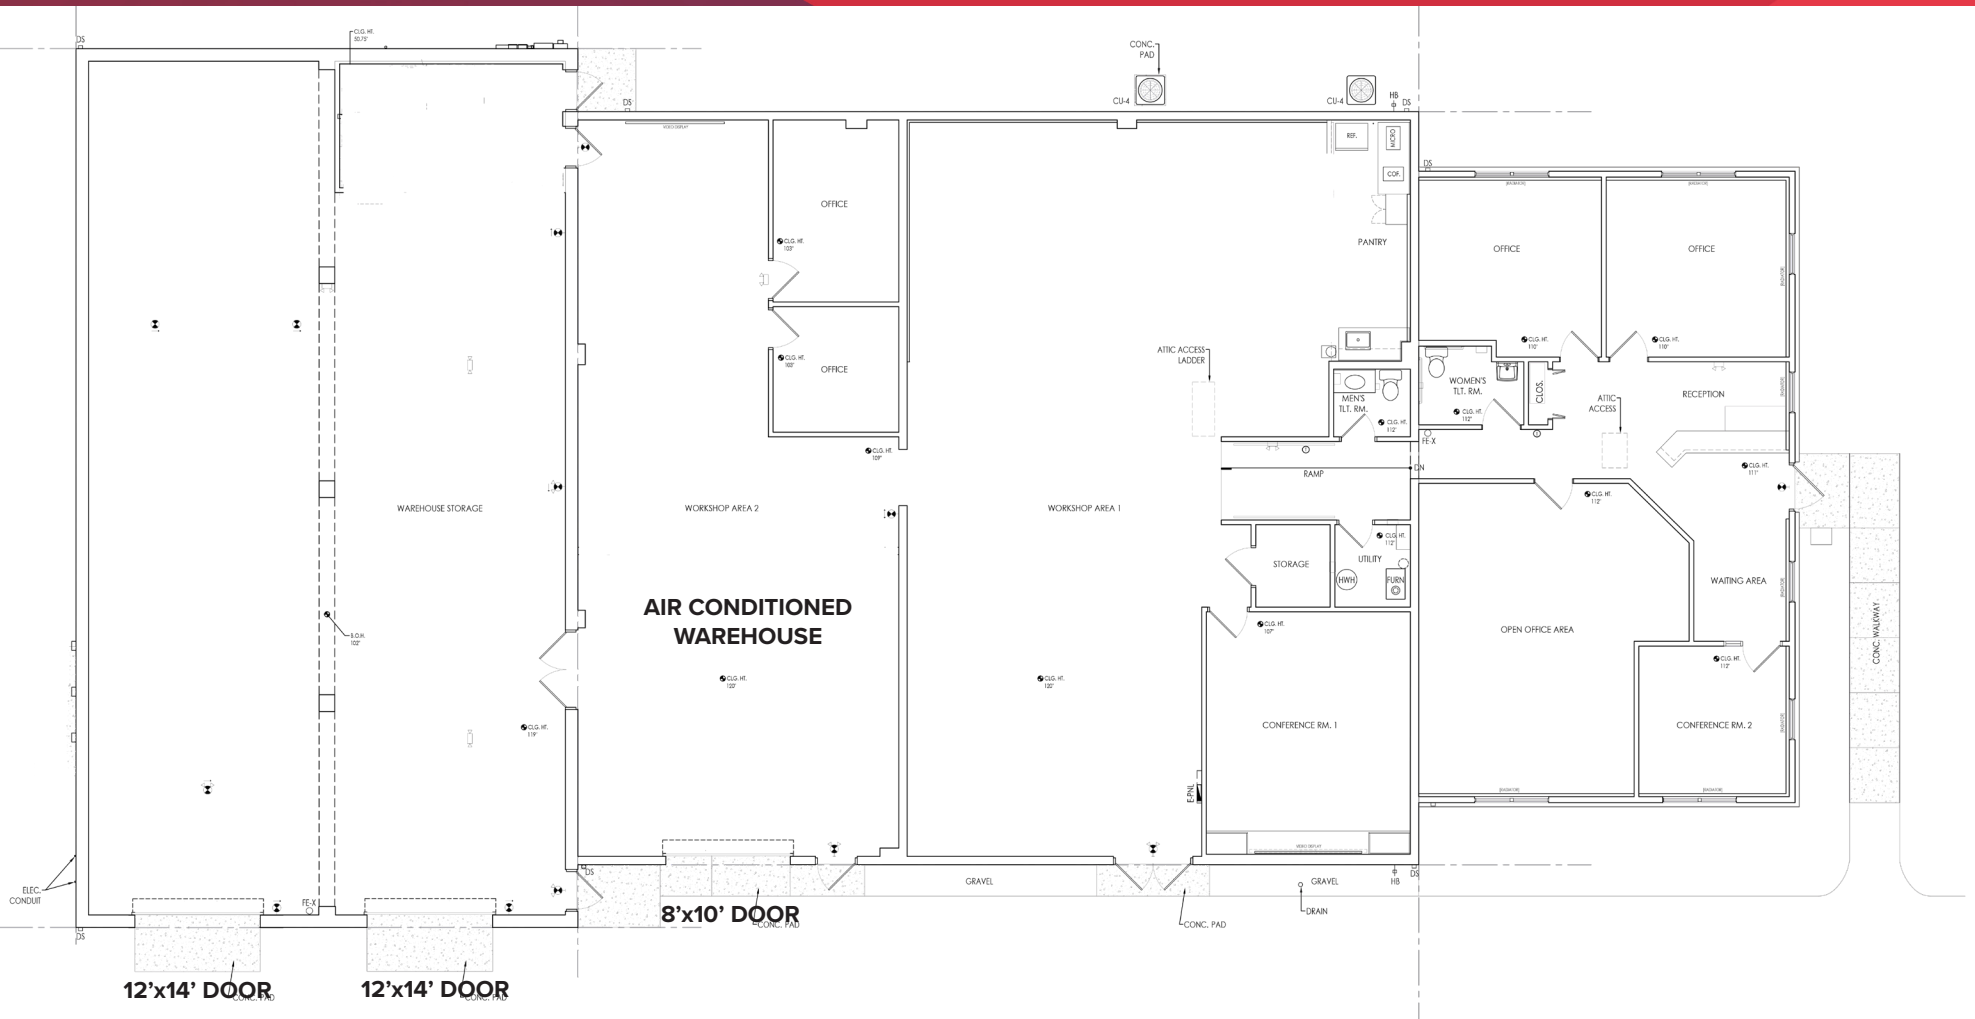

FLOORPLAN

414 SOUTHGATE COURT

MICKELTON, NJ

Scott Mertz, SIOR

+1 856 802 6529

scott.mertz@naimertz.com

NAI Mertz

21 Roland Avenue | Mount Laurel, NJ 08054

+1 856 234 9600 | naimertz.com

NO WARRANTY OR REPRESENTATION, EXPRESS OR IMPLIED, IS MADE AS TO THE ACCURACY OF THE INFORMATION CONTAINED HEREIN, AND THE SAME IS SUBMITTED SUBJECT TO ERRORS, OMISSIONS, CHANGE OF PRICE, RENTAL OR OTHER CONDITIONS, PRIOR SALE, LEASE OR FINANCING, OR WITHDRAWAL WITHOUT NOTICE, AND OF ANY SPECIAL LISTING CONDITIONS IMPOSED BY OUR PRINCIPALS NO WARRANTIES OR REPRESENTATIONS ARE MADE AS TO THE CONDITION OF THE PROPERTY OR ANY HAZARDS CONTAINED THEREIN ARE ANY TO BE IMPLIED.

NAIMertz

COMMERCIAL REAL ESTATE SERVICES, WORLDWIDE