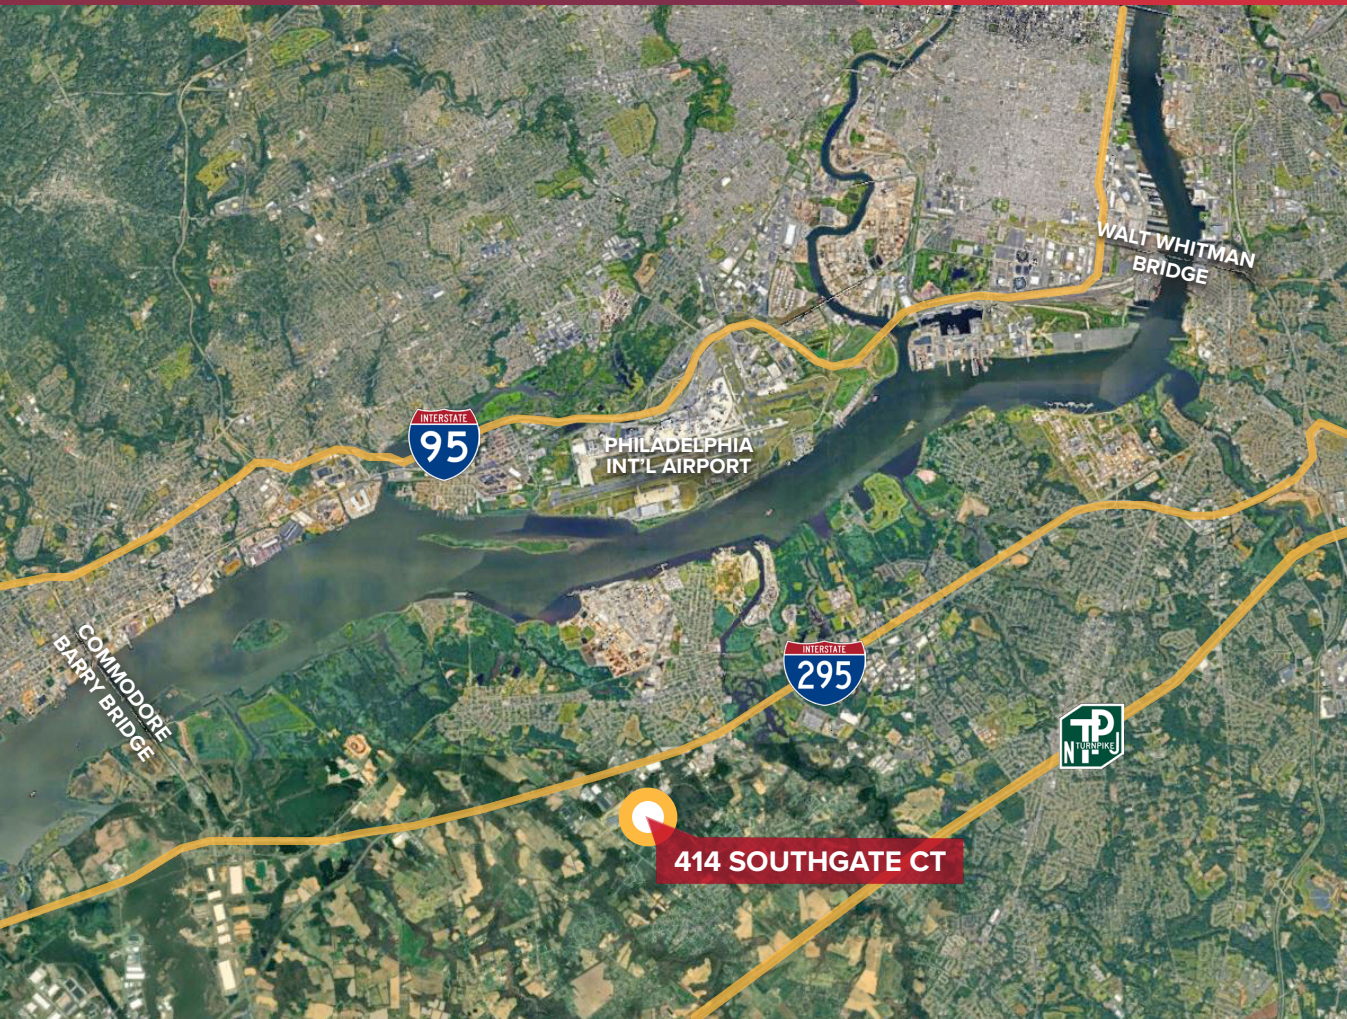

NAIMertz
COMMERCIAL REAL ESTATE SERVICES, WORLDWIDE

LOCATION INFORMATION

414 SOUTHGATE COURT

MICKELTON, NJ

Distance to

I-295 (Exit 17)	0.8 mi
NJ Turnpike (Exit 2)	5.5 mi
Commodore Barry Bridge	6.4 mi
Walt Whitman Bridge	13 mi
Philadelphia Int'l Airport	16 mi
Center City Philadelphia	18 mi