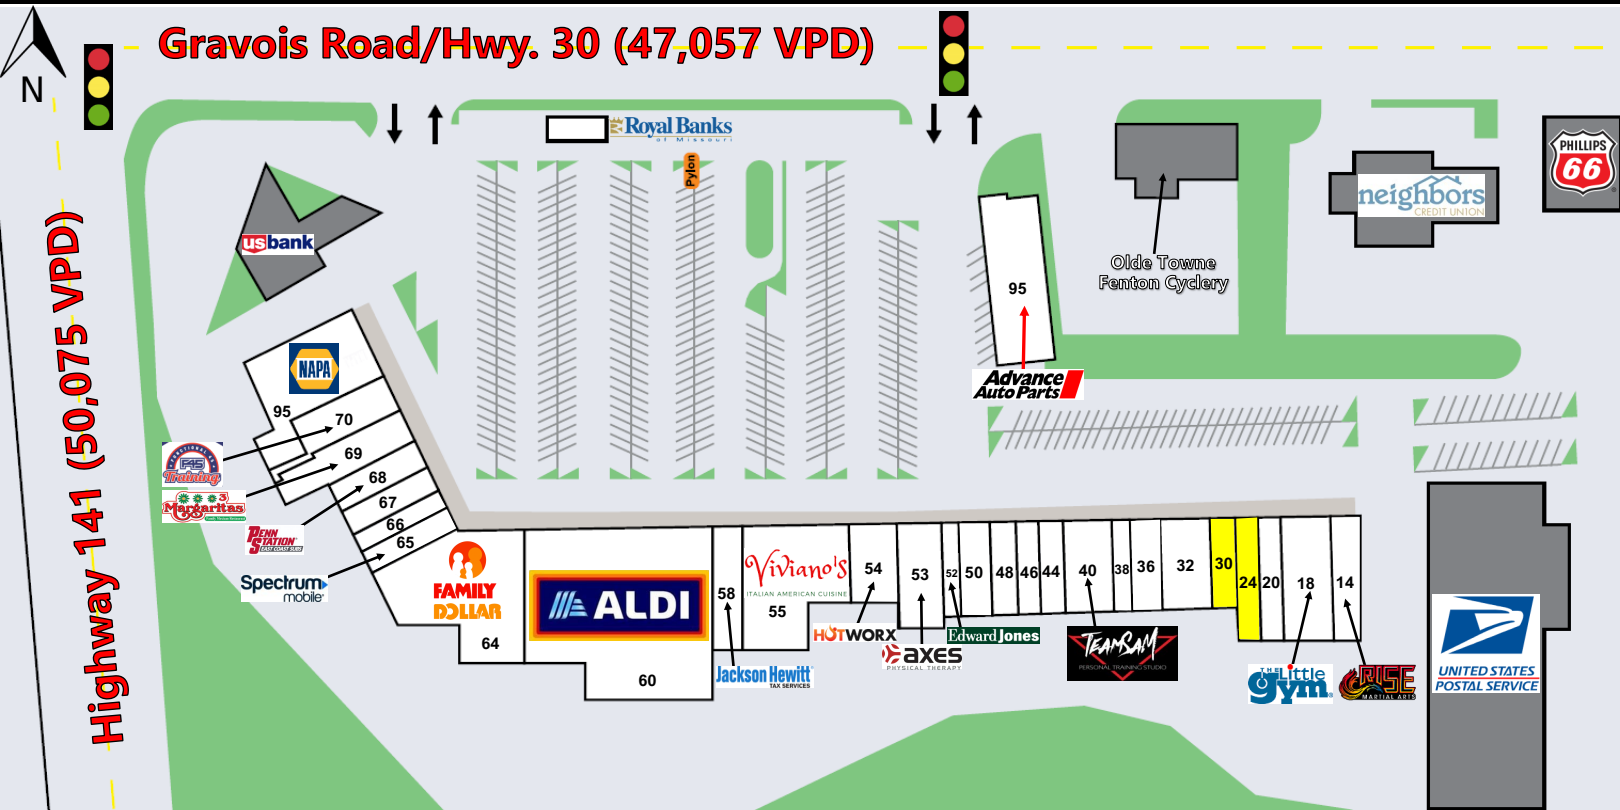

FENTON PLAZA

14 Fenton Plaza | Fenton, MO (St. Louis MSA)

CO-TENANTS

TRAFFIC COUNTS

Highway 141: 50,705 VPD | Gravois Road (Hwy. 30): 47,057 VPD

FEATURES

- ◆ High-profile ~100,000 SF neighborhood center in the heart of Fenton's retail core.
- ◆ Across the street from Gravois Bluffs (Walmart, Target, Kohl's, Schnucks, etc.)
- ◆ ALDI, Family Dollar, Advance Auto and several others are all long-term tenants.
- ◆ Excellent Demographics: avg. household income >\$100,000 within 3 miles.

FENTON PLAZA

14 Fenton Plaza | Fenton, MO (St. Louis MSA)

Suite #	Tenant	SF
14	Rise Martial Arts	2,000
18	Little Gym of Fenton	4,000
20	Missouri National Guard	2,000
24	AVAILABLE	2,000
30	Dental Space Available	1,512
32	Fenton Plaza Laundry	2,880
36	First Stop Chiropractic	1,800
38	Final Cut Hair Salon	1,080
44	Prime Performance	1,440

Suite #	Tenant	SF
46	Chic Nails	1,440
48	Westside Personnel	1,440
50	Above & Beyond Wellness	1,872
52	Edward Jones	1,008
53	Axes Physical Therapy	3,222
54	HotWorx Fitness	2,400
55	Viviano's Restaurant	7,480
58	Jackson Hewitt	2,500
64	Family Dollar	10,000

Suite #	Tenant	SF
65	Spectrum Mobile	1,640
66	Star Massage Spa	1,200
67	Old Towne Donuts	1,680
68	Penn Station Subs	1,920
69	3 Margaritas	3,440
70	F45 Fitness	2,560
72	NAPA Auto Parts	7,050
95	Advance Auto	7,000
TOTAL		99,989