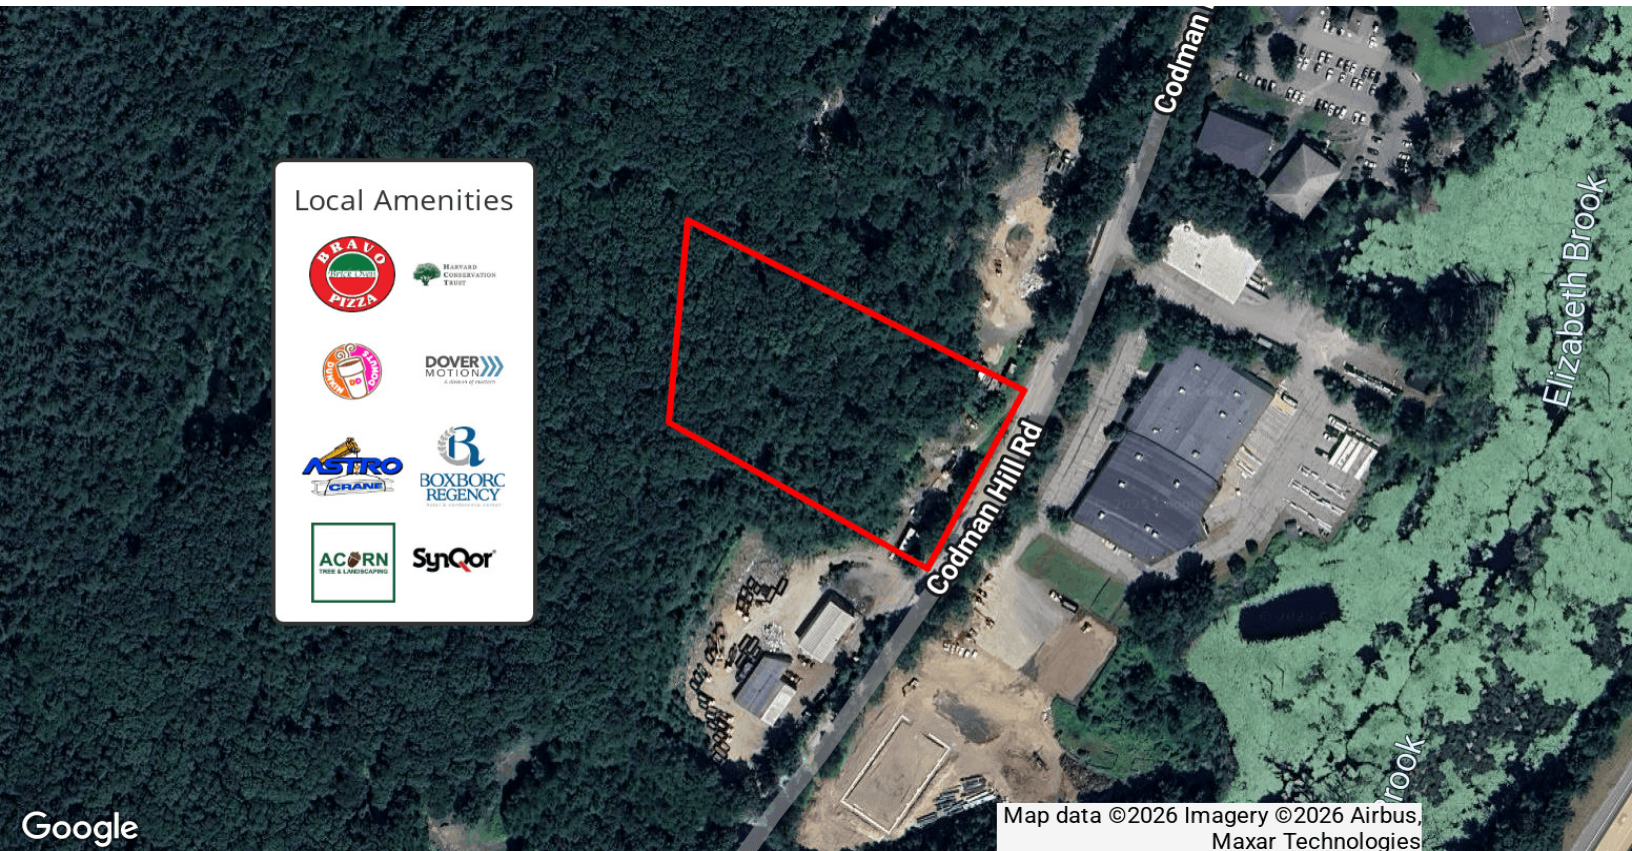

PROPERTY / LOCATION

365 CODMAN HILL RD BOXBOROUGH, MA

Local Amenities

Map data ©2026 Imagery ©2026 Airbus, Maxar Technologies

ROB MCGARRY
Vice President
rob@obriencommercial.com
Mobile: 978.209.3211

COMMERCIAL
O'BRIEN
PROPERTIES, INC