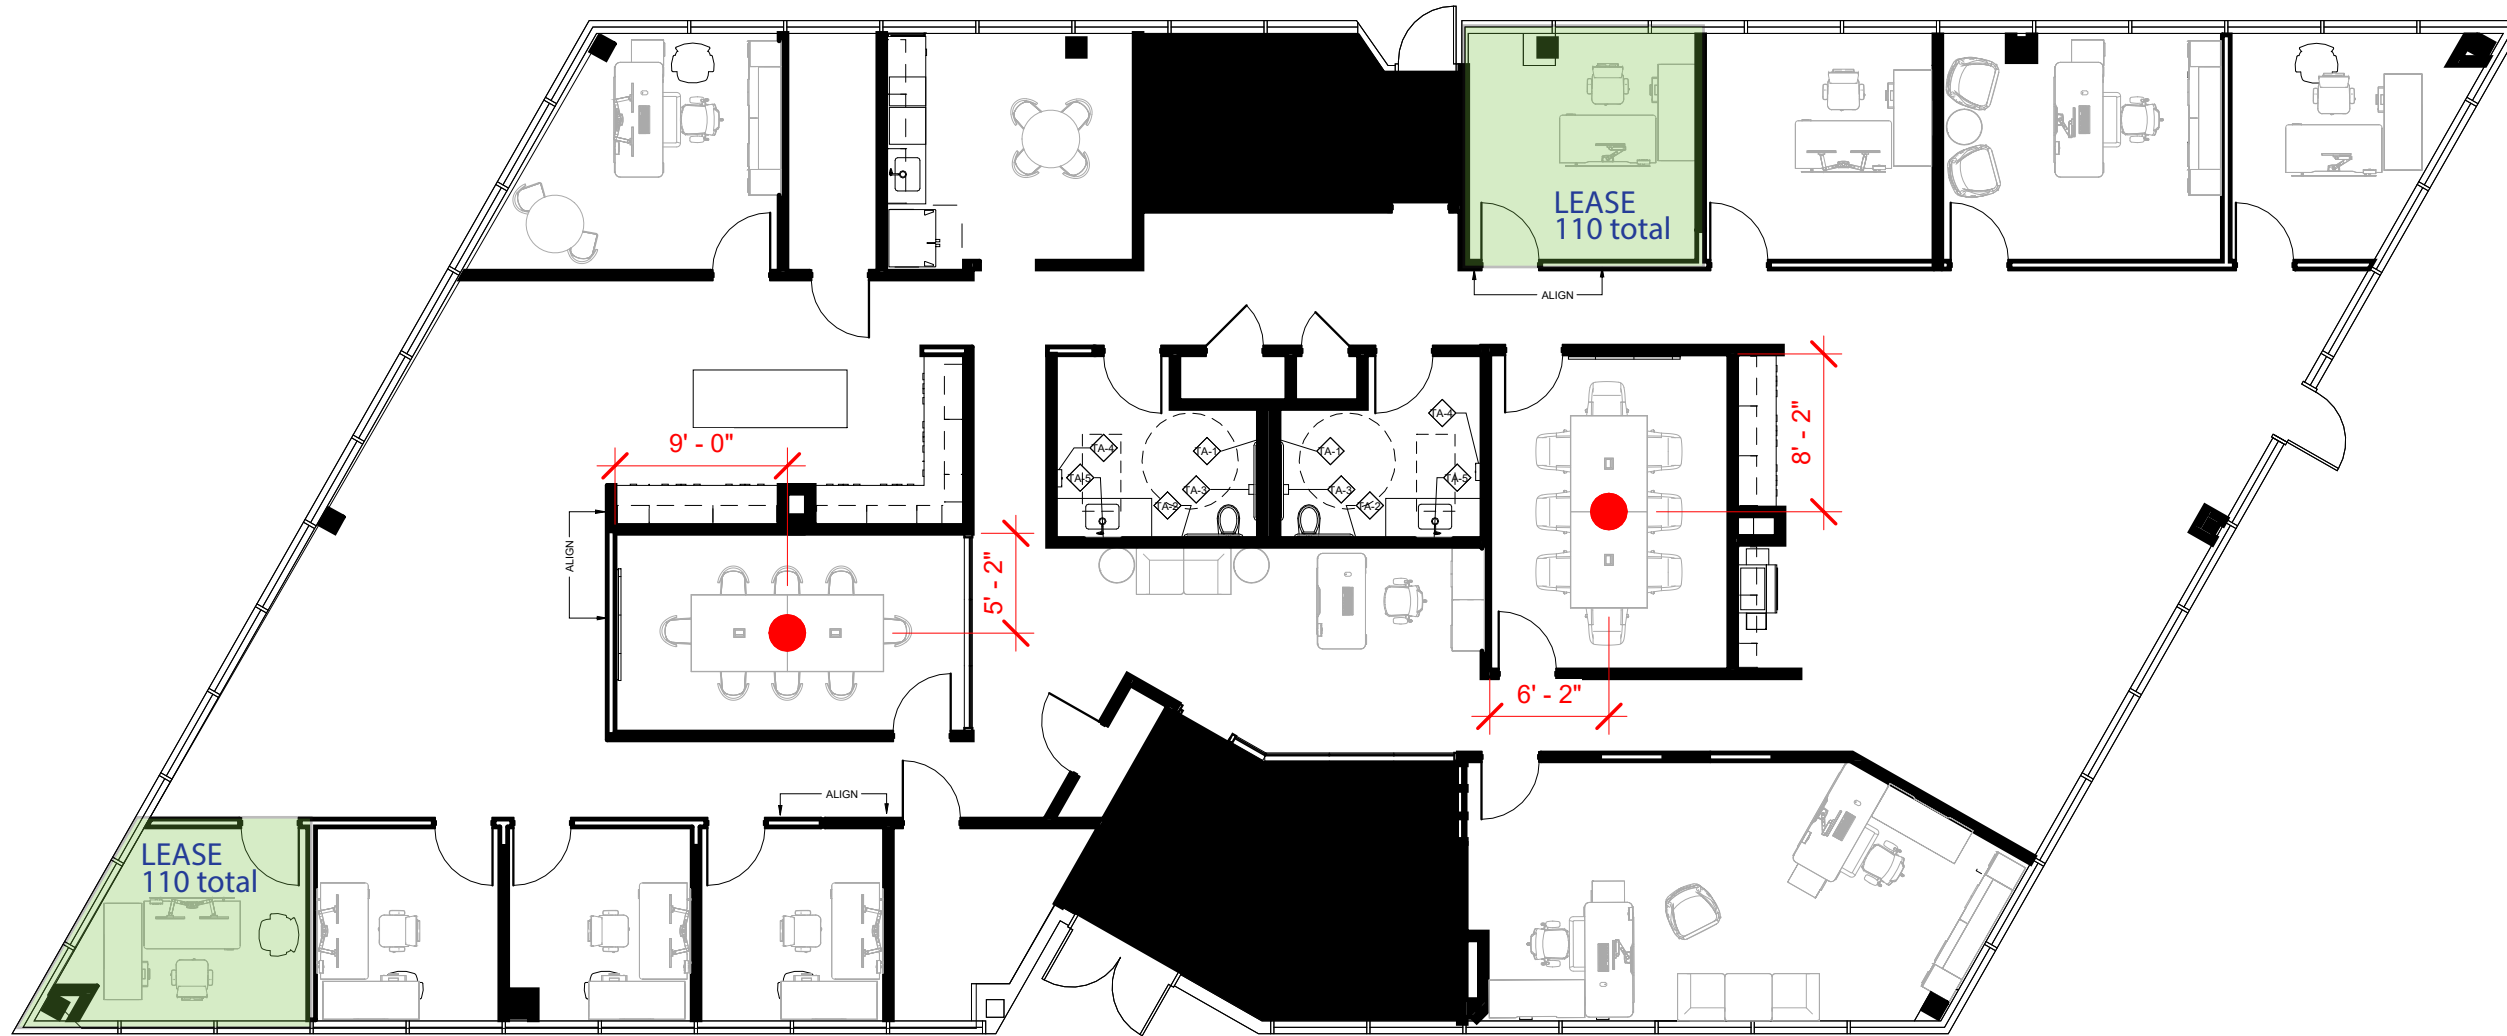

# EPSI OFFICE DESIGN

Westlake, TX

Headcount: 11  
 Square Footage: 3069  
 5250 Total

SYMBOL LEGEND:

● WALL POWER

● FLOOR/CEILING POWER

\*SEE POWER NOTES PAGE FOR  
POWER REQUIREMENTS

EPSI OFFICE DESIGN