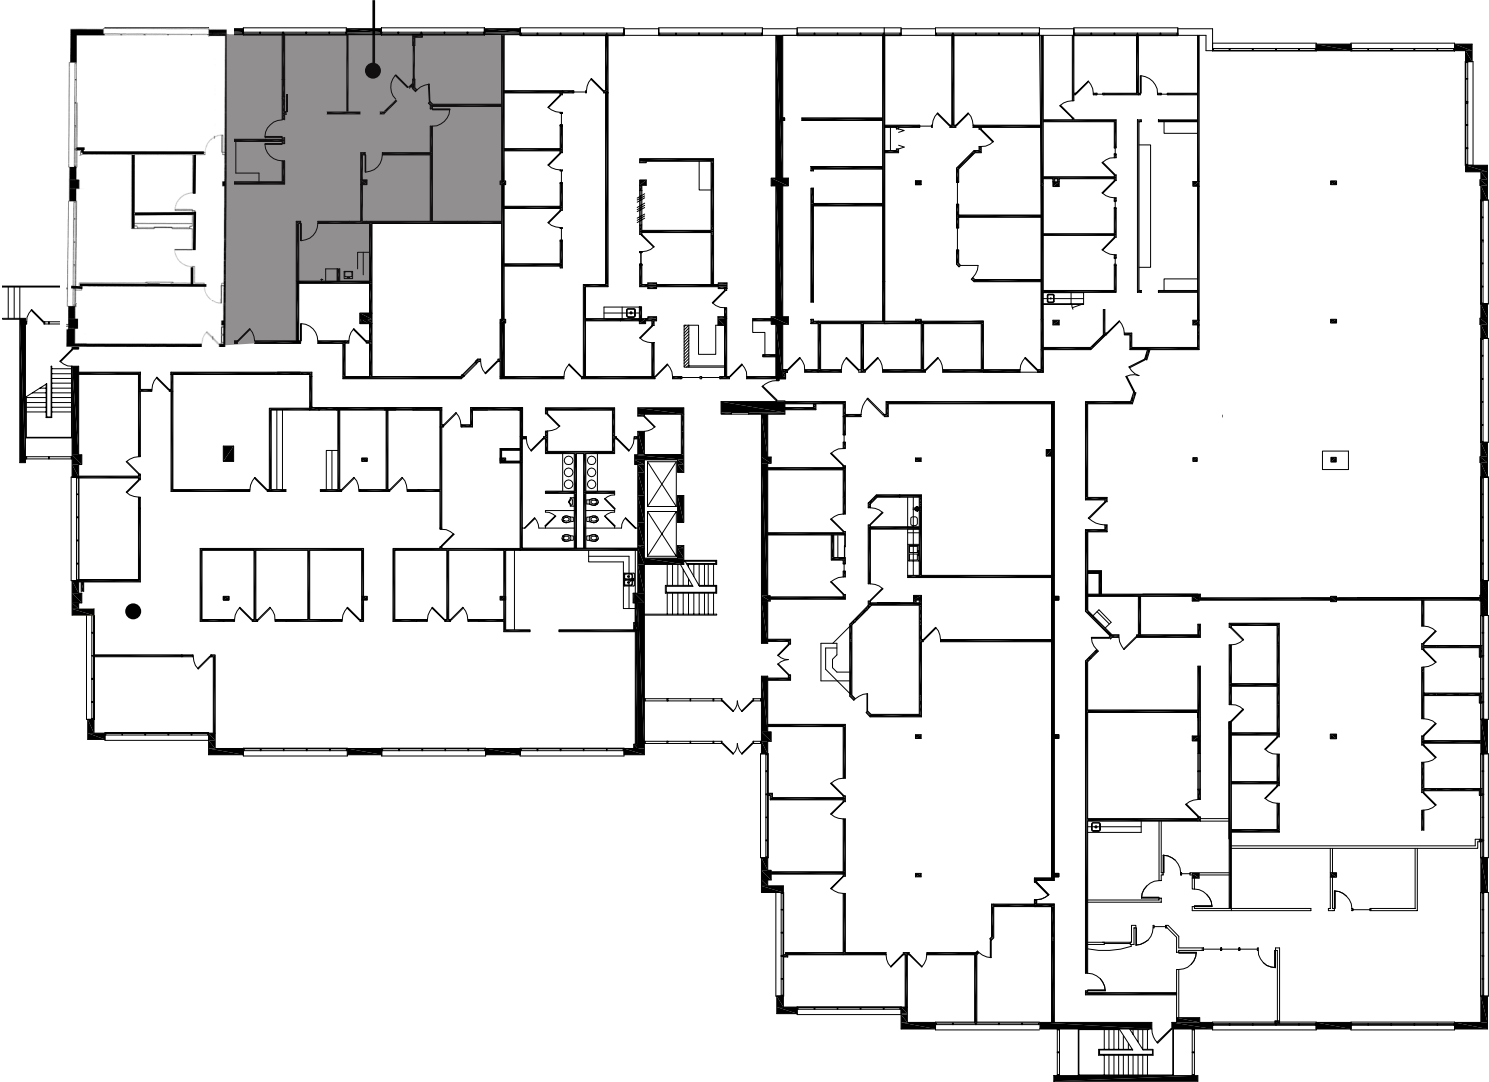

Available

Suite 165
2,182 SF

First Floor

Woodcrest Center
12101 Woodcrest Executive Drive | St. Louis, MO 63141

Available
Suite 210
6,634 SF

Available
Suite 260
3,630 SF

Second Floor

Woodcrest Center
12101 Woodcrest Executive Drive | St. Louis, MO 63141