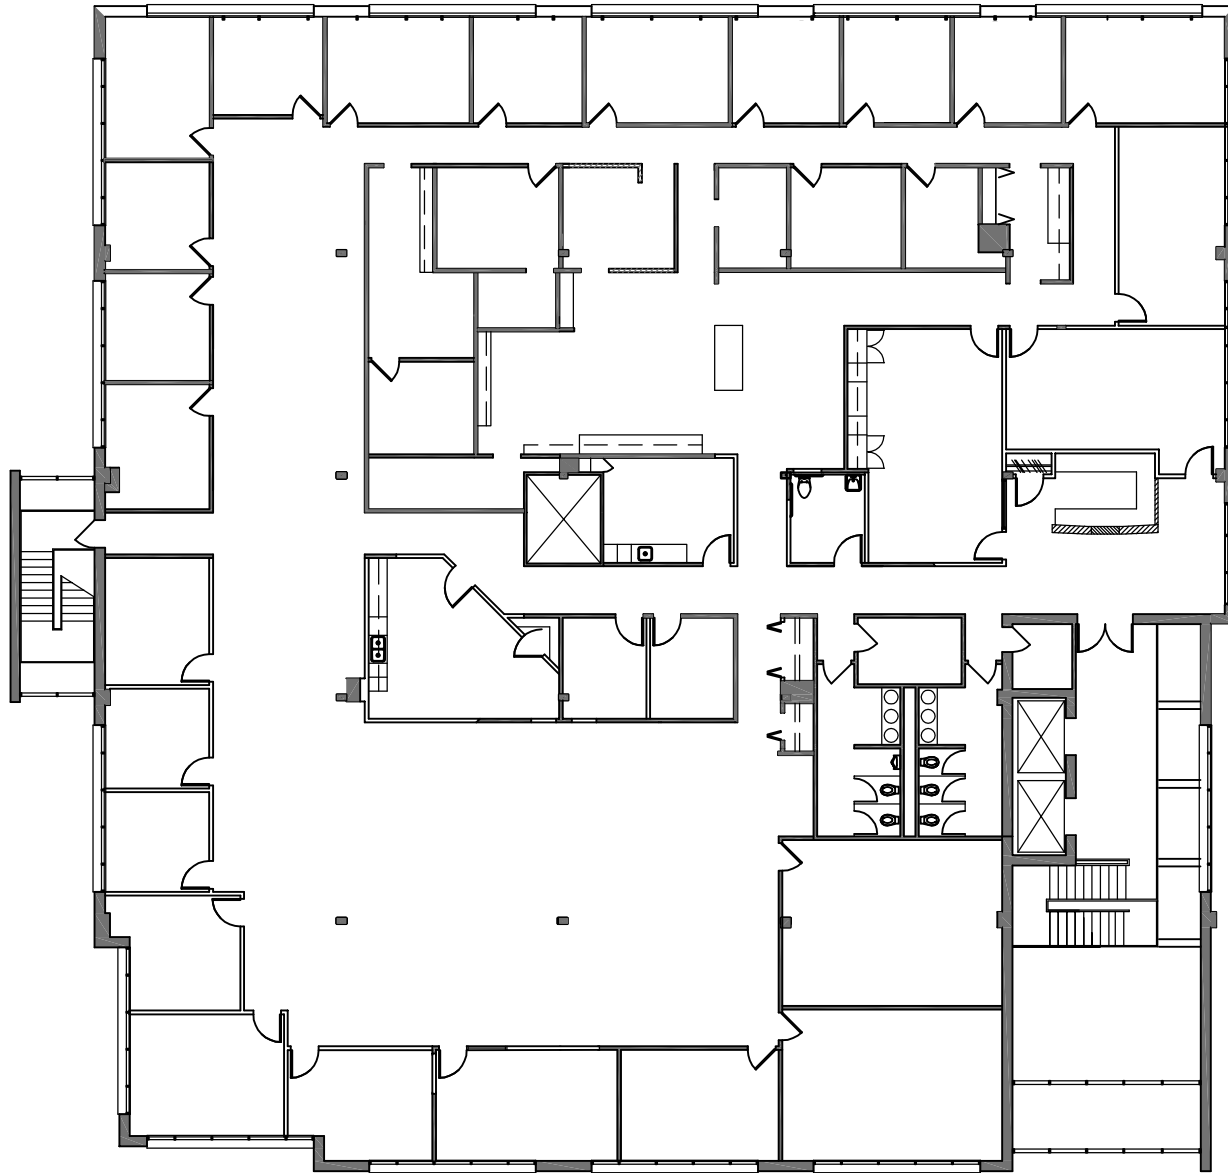

Available

Suite 165
2,182 SF

First Floor

Woodcrest Center
12101 Woodcrest Executive Drive | St. Louis, MO 63141

Available
Suite 210
6,634 SF

Available
Suite 260
3,630 SF

Second Floor

Woodcrest Center
12101 Woodcrest Executive Drive | St. Louis, MO 63141