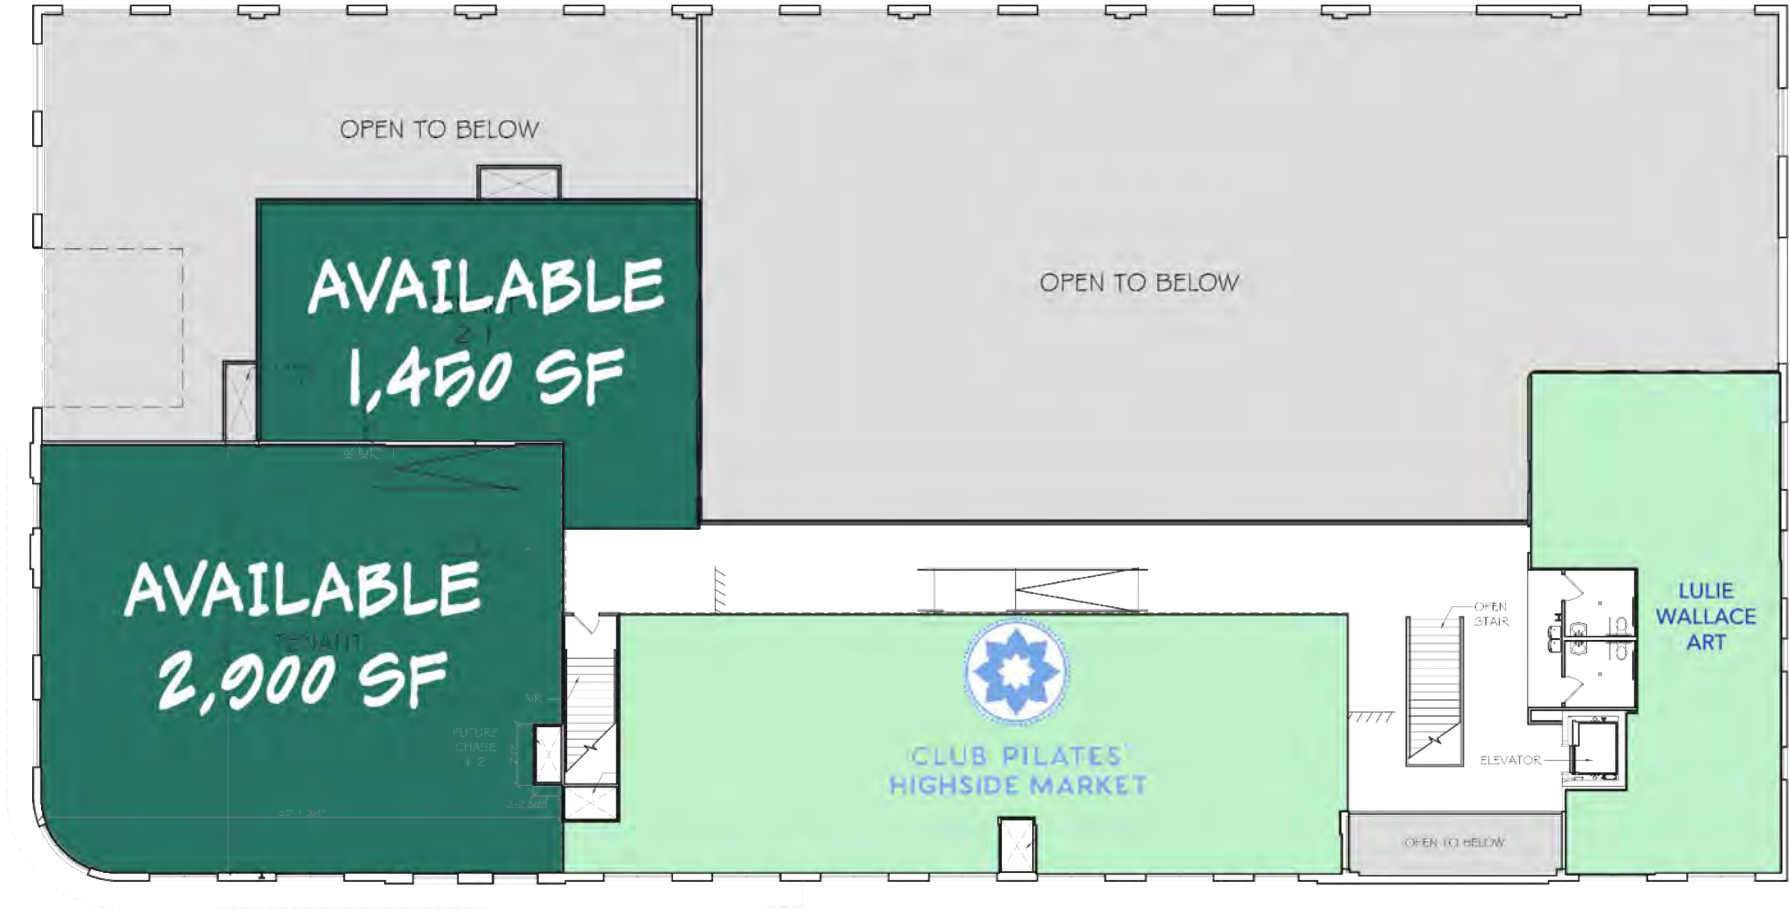

# Ground Floor

211 13<sup>th</sup> Street  
Suite 103

1 GROUND FLOOR PLAN  
A1.1 SCALE: 1/16" = 1'-0"

# Second Floor