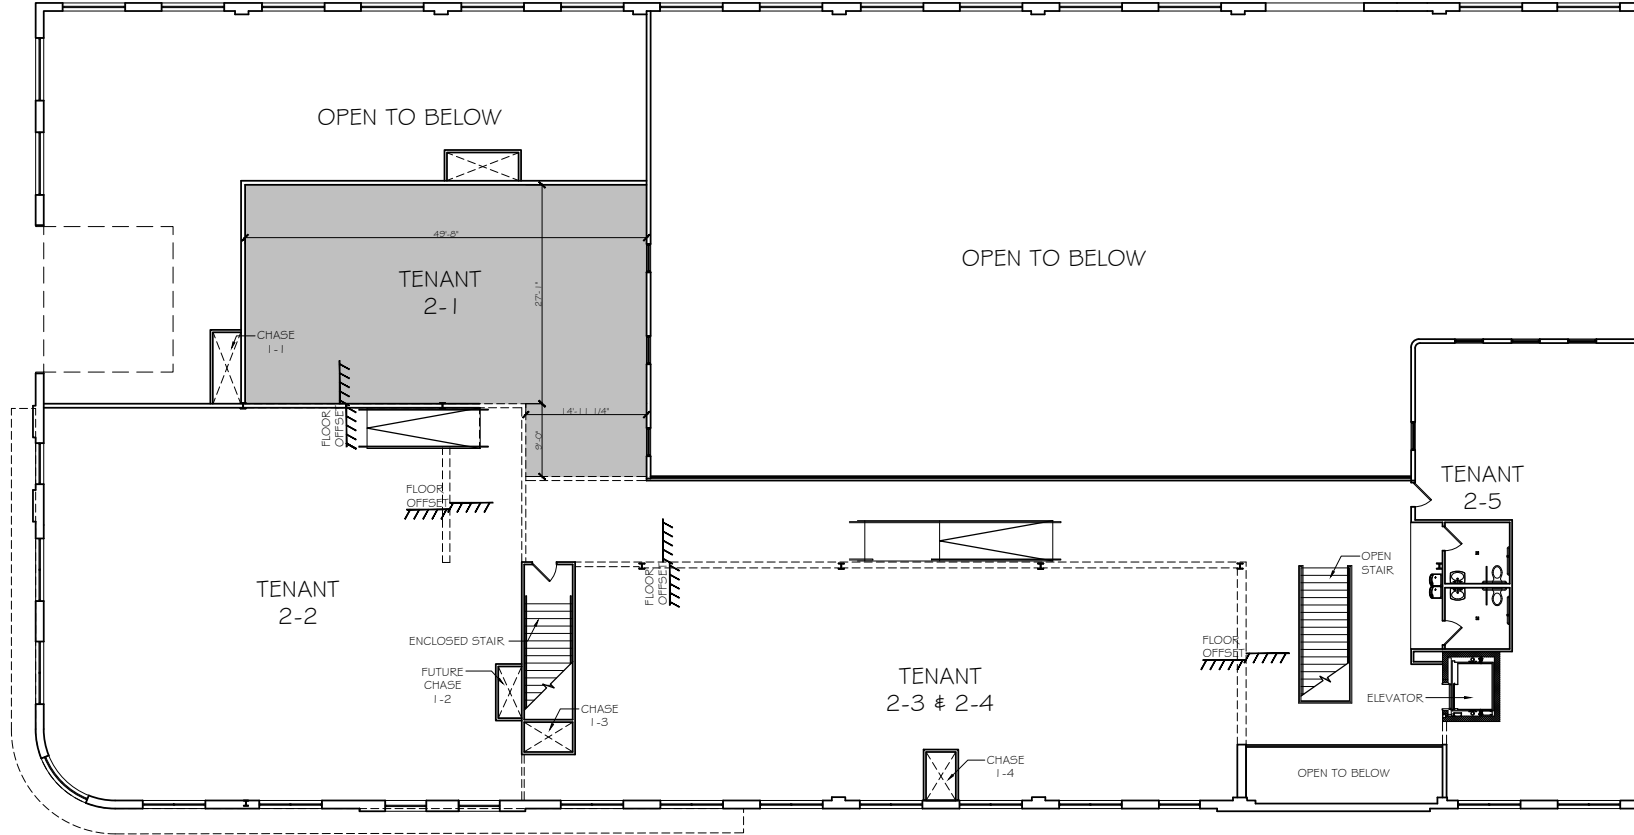

Second Floor

1 SECOND FLOOR PLAN
A2.1 SCALE: 1/16" = 1'-0"