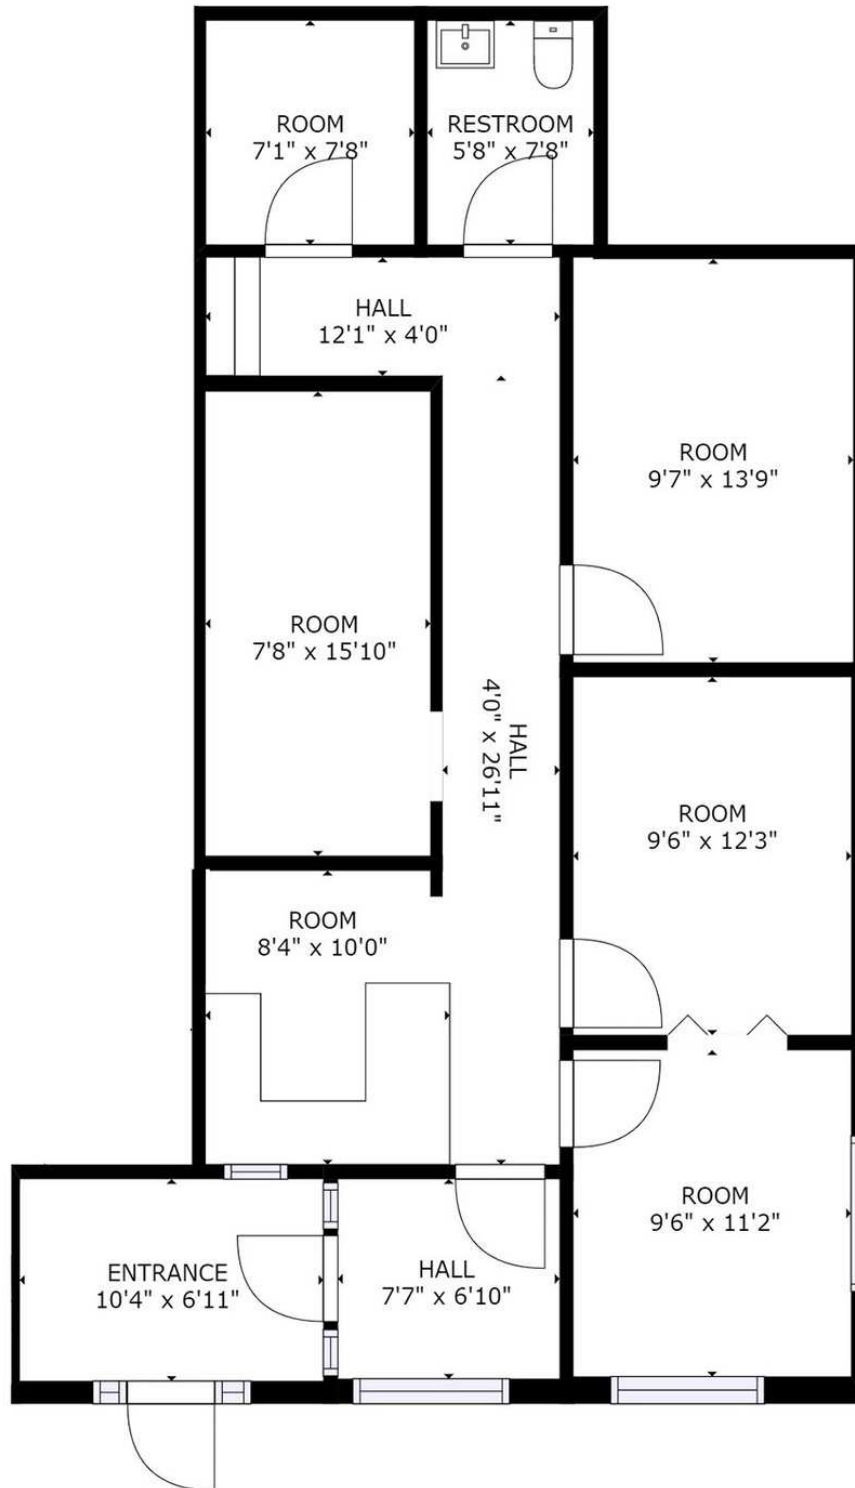

FOR LEASE

1,071± SF OFFICE SUITE

2730 W. 21st Street, Suite C | Erie, PA 16506

OFFERED AT:
\$1,195/MONTH

PROPERTY HIGHLIGHTS

- 1,071± SF Office Suite - Corner Unit
- Private Entrance, Lobby & Reception
- 4 Private Offices & Private Restroom
- Kitchenette & IT / Storage Room
- Up To 2,064± SF Available
- Abundant Free Parking
- Easy Access to Major Traffic & Business Corridors
- Tenant Pays Base Rent (\$1,195/Month - \$13.39/SF/YR)
Plus Gas, Electric & Desired Telecommunications
- Rent Includes Snow Removal, Landscaping, Water,
Sewer, Trash & Property Taxes
- Tour Online:
<https://my.matterport.com/show/?m=MPgcAzLbEDa>

SBRE

1,071± SF OFFICE SUITE

For Lease | 2730 W. 21st Street, Suite C | Erie, PA 16506

NOTE: Plan may not be to scale. Accuracy is estimated to be within 2% of reality. ©2021 Sherry Bauer Real Estate. The information above has been obtained from sources believed reliable. While we do not doubt its accuracy, we have not verified it and make no guarantee, warranty or representation about it. It is your responsibility to independently confirm its accuracy and completeness. Plans: ©2021 Matterport.