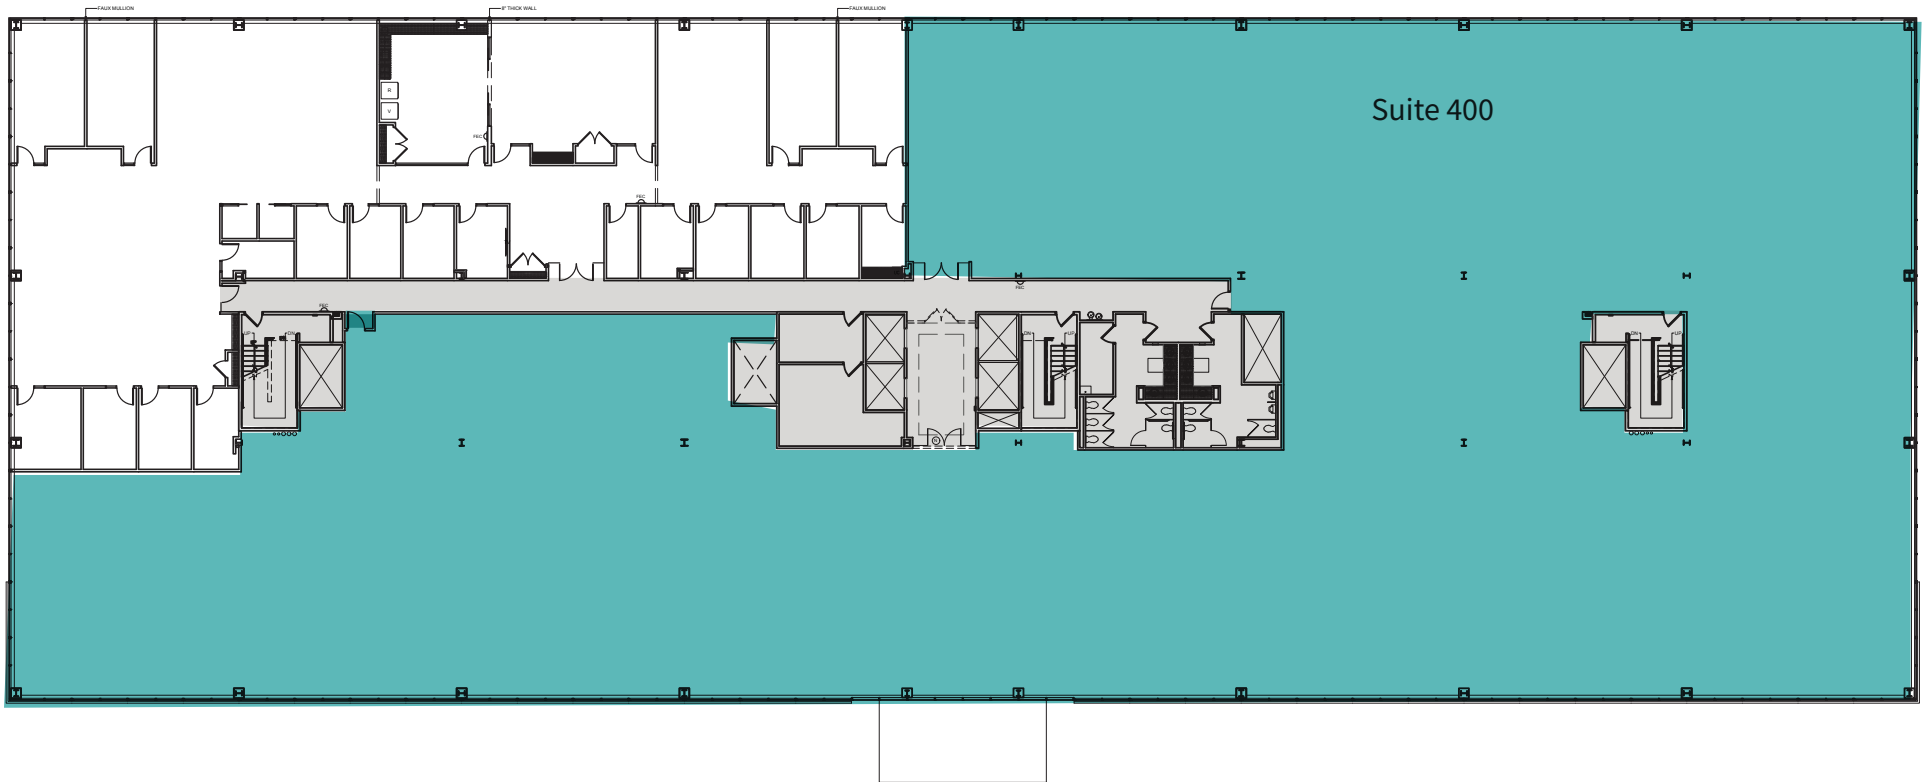

For more information, contact:

Matthew Shanahan
+1 215 813 1119
matthew.shanahan@jll.com

Jessie Sorgi
+1 610 755 1238
jessie.sorgi@jll.com

Jones Lang LaSalle Brokerage, Inc.
550 E Swedesford Road, Suite 260
Wayne, PA 19087
+1 610 249 2255