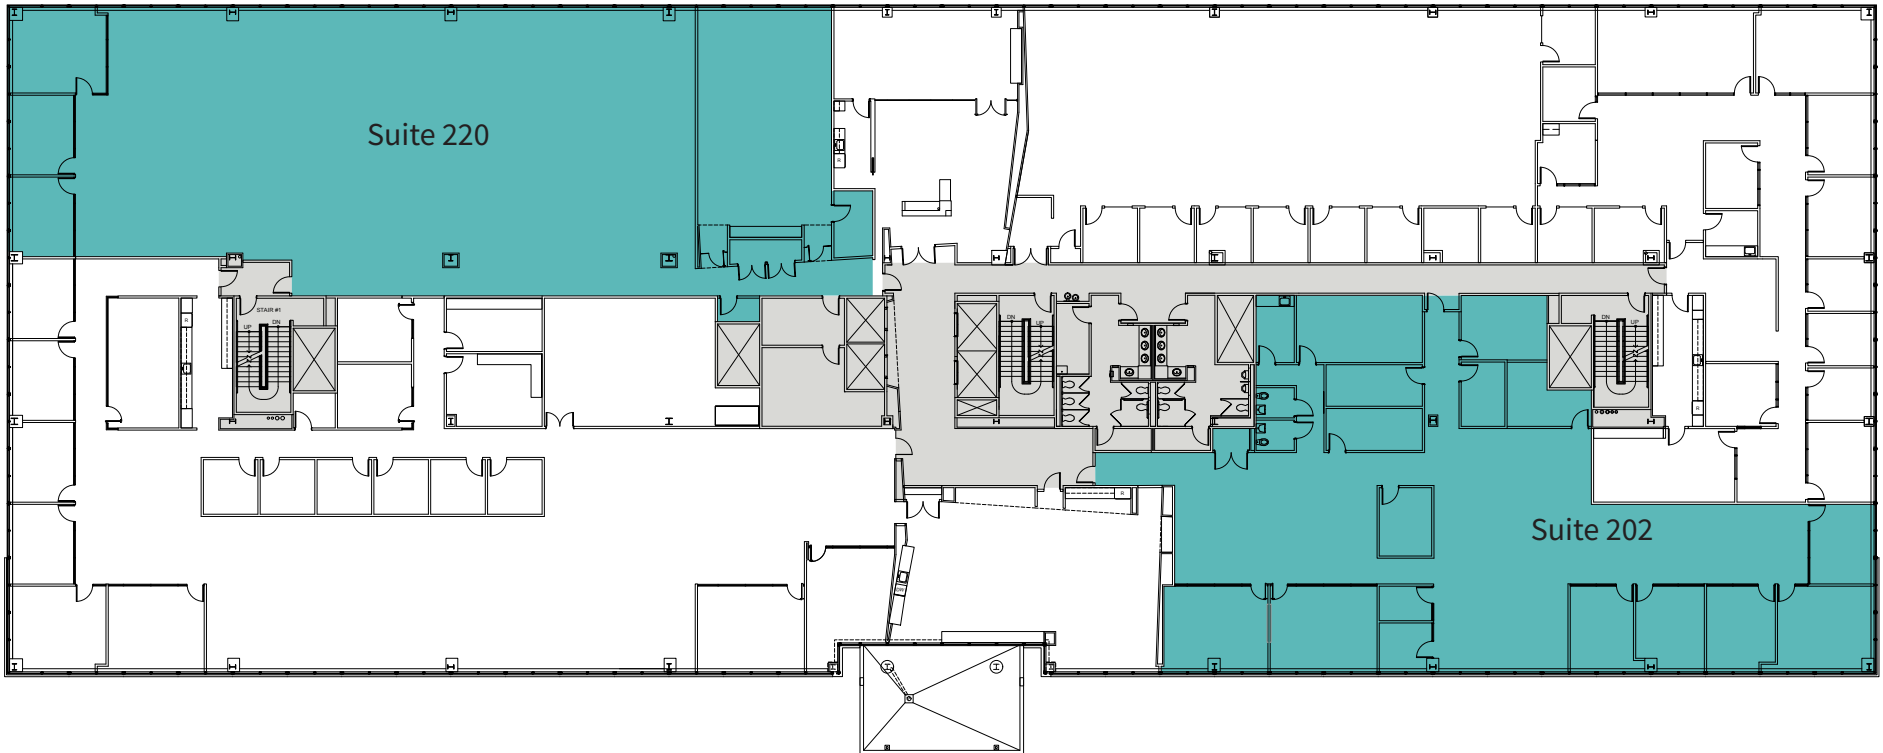

For more information, contact:

Matthew Shanahan
+1 215 813 1119
matthew.shanahan@jll.com

Jessie Sorgi
+1 610 755 1238
jessie.sorgi@jll.com

Jones Lang LaSalle Brokerage, Inc.
550 E Swedesford Road, Suite 260
Wayne, PA 19087
+1 610 249 2255