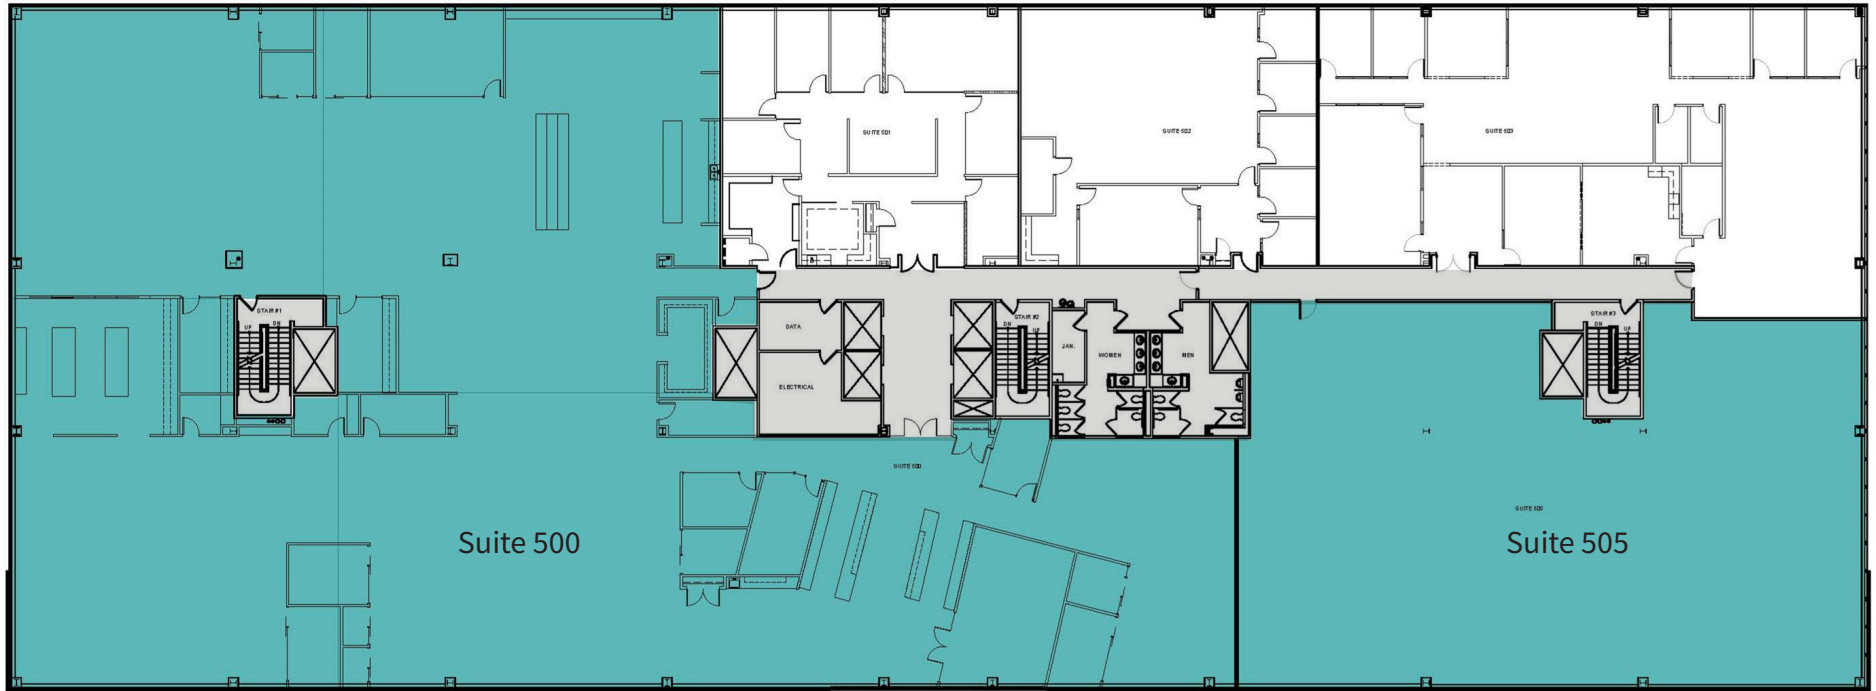

For more information, contact:

Matthew Shanahan
+1 215 813 1119
matthew.shanahan@jll.com

Jessie Sorgi
+1 610 755 1238
jessie.sorgi@jll.com

Jones Lang LaSalle Brokerage, Inc.
550 E Swedesford Road, Suite 260
Wayne, PA 19087
+1 610 249 2255