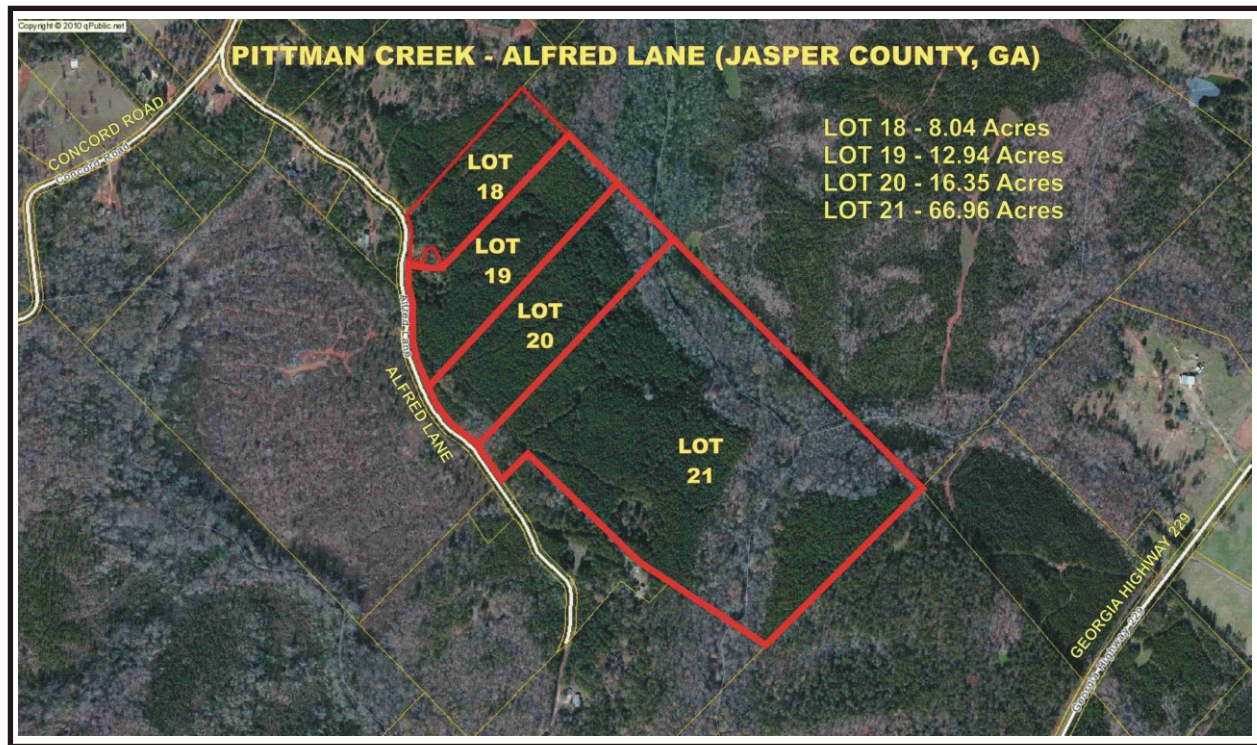

LAND FOR SALE

4 Tracts up to 104 Acres

Alfred Lane, Newborn, Georgia
Jasper County 30056

Beautiful Land
- Ideal for Homesites & Hunting

Tract 18 - 8.04 Acres
Tract 19 - 12.94 Acres
Tract 20 - 16.35 Acres
Tract 21 - 66.96 Acres